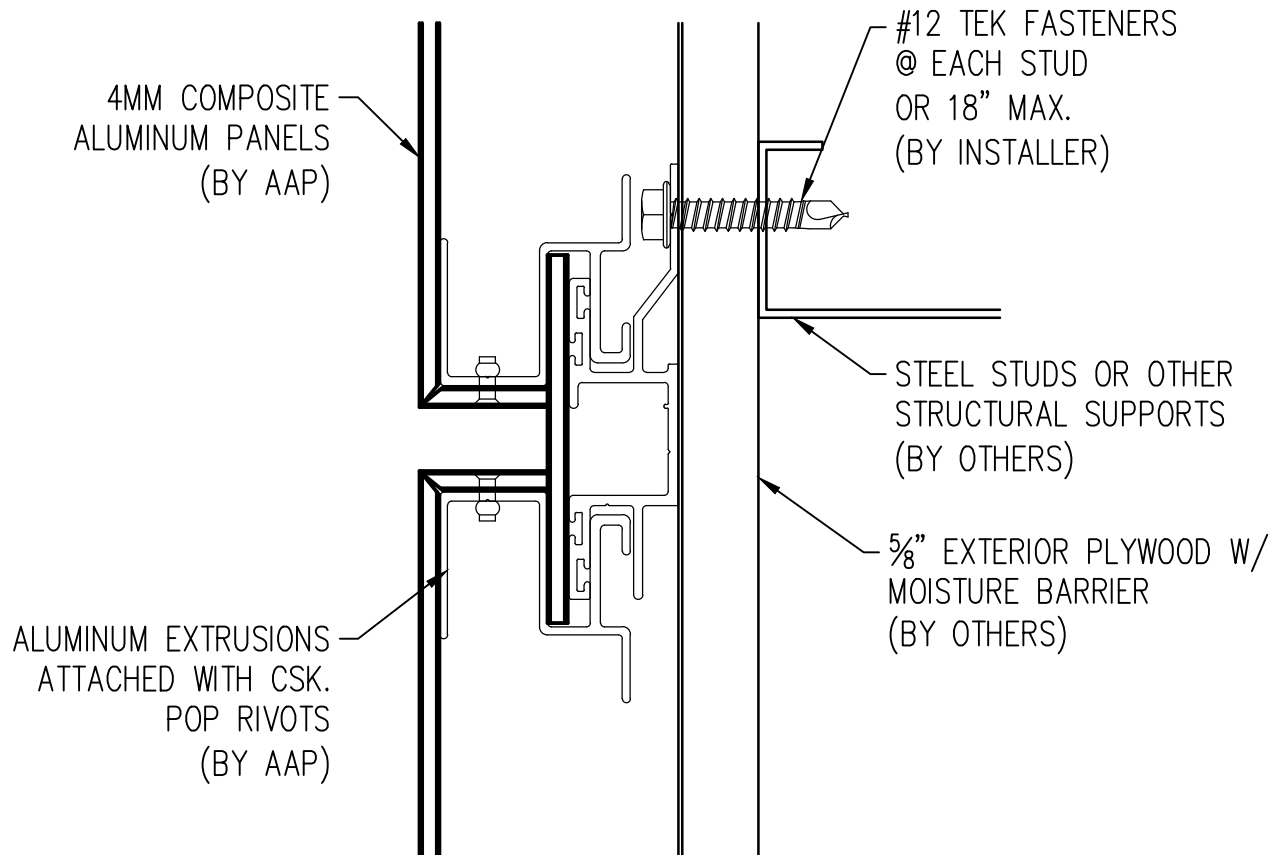

MARCH 2011

8

9

TYPICAL HORIZONTAL JOINT

Abrams Architectural Products
 7260 Delta Circle
 Austell, GA 30168
 Phone: 770.745.8728
 Fax: 770.745.8839
 www.abramssales.com

"RAIN SCREEN"
4MM COMPOSITE ALUMINUM
AAP-100