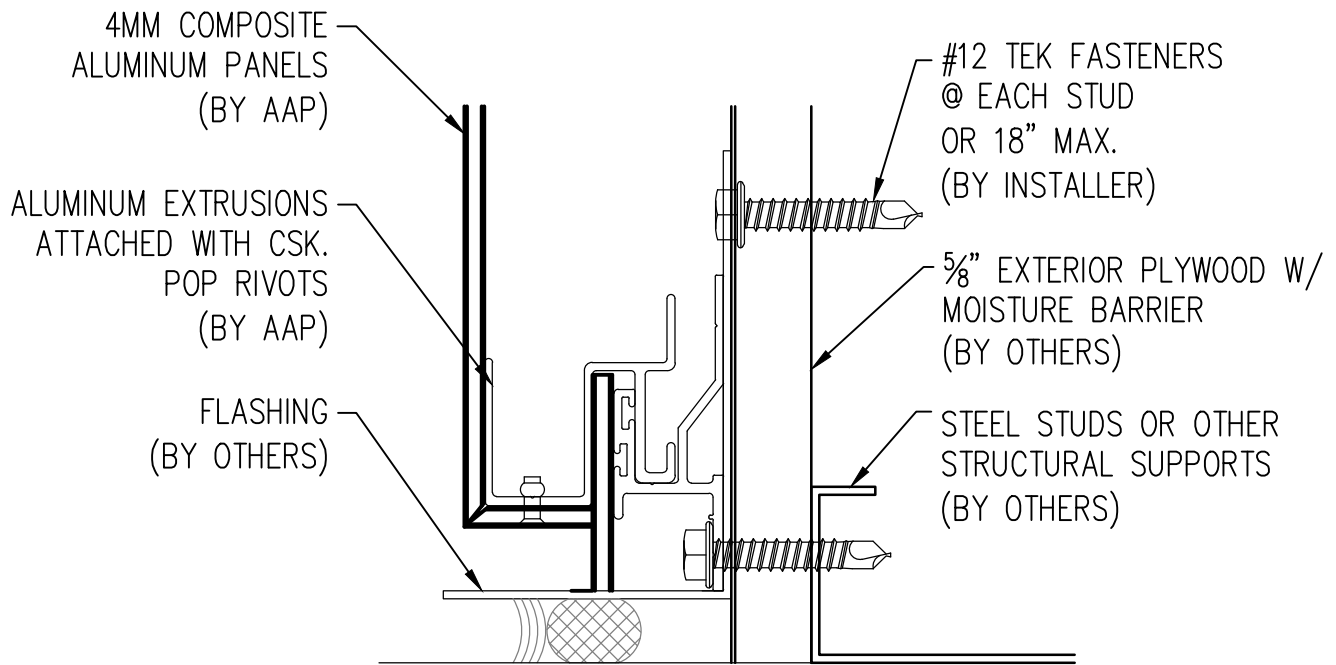

MARCH 2011

5
INSIDE CORNER

Abrams Architectural Products
7260 Delta Circle
Austell, GA 30168
Phone: 770.745.8728
Fax: 770.745.8839
www.abramssales.com

"RAIN SCREEN"
4MM COMPOSITE ALUMINUM
AAP-100

MARCH 2011