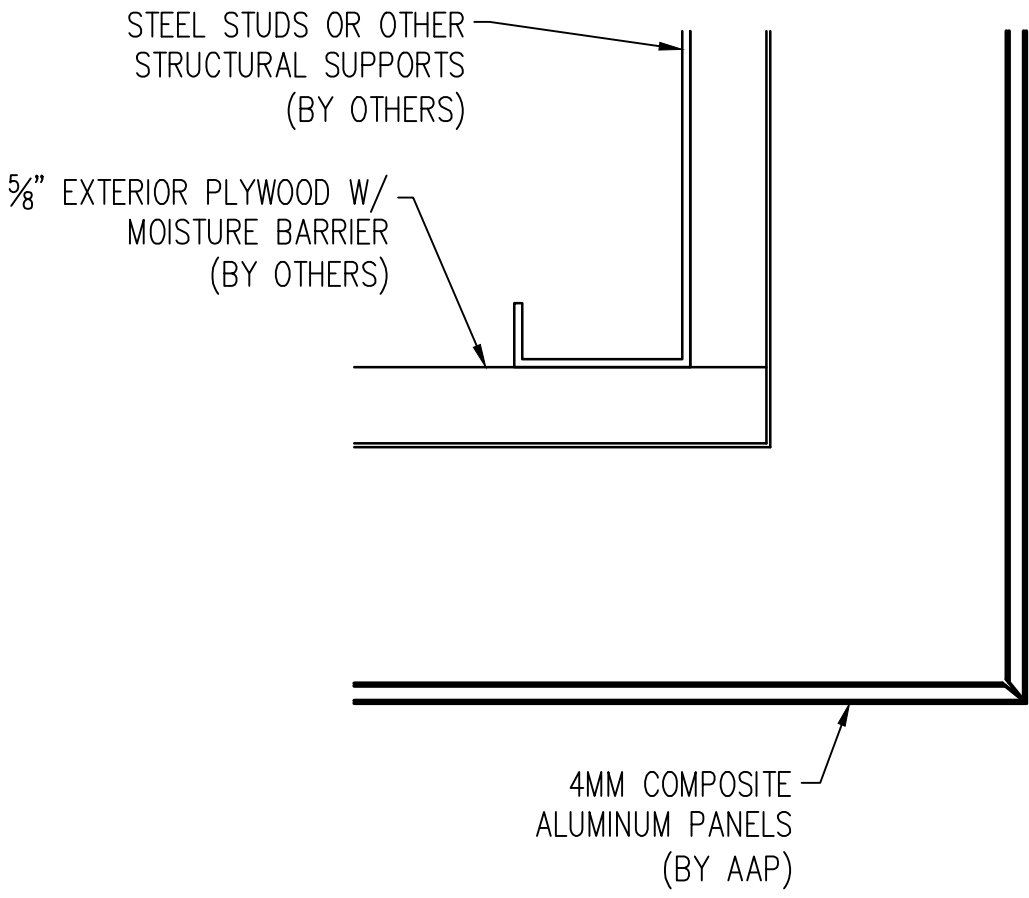

4
OUTSIDE CORNER

Abrams Architectural Products
7260 Delta Circle
Austell, GA 30168
Phone: 770.745.8728
Fax: 770.745.8839
www.abramssales.com

"RAIN SCREEN"
4MM COMPOSITE ALUMINUM
AAP-100

MARCH 2011