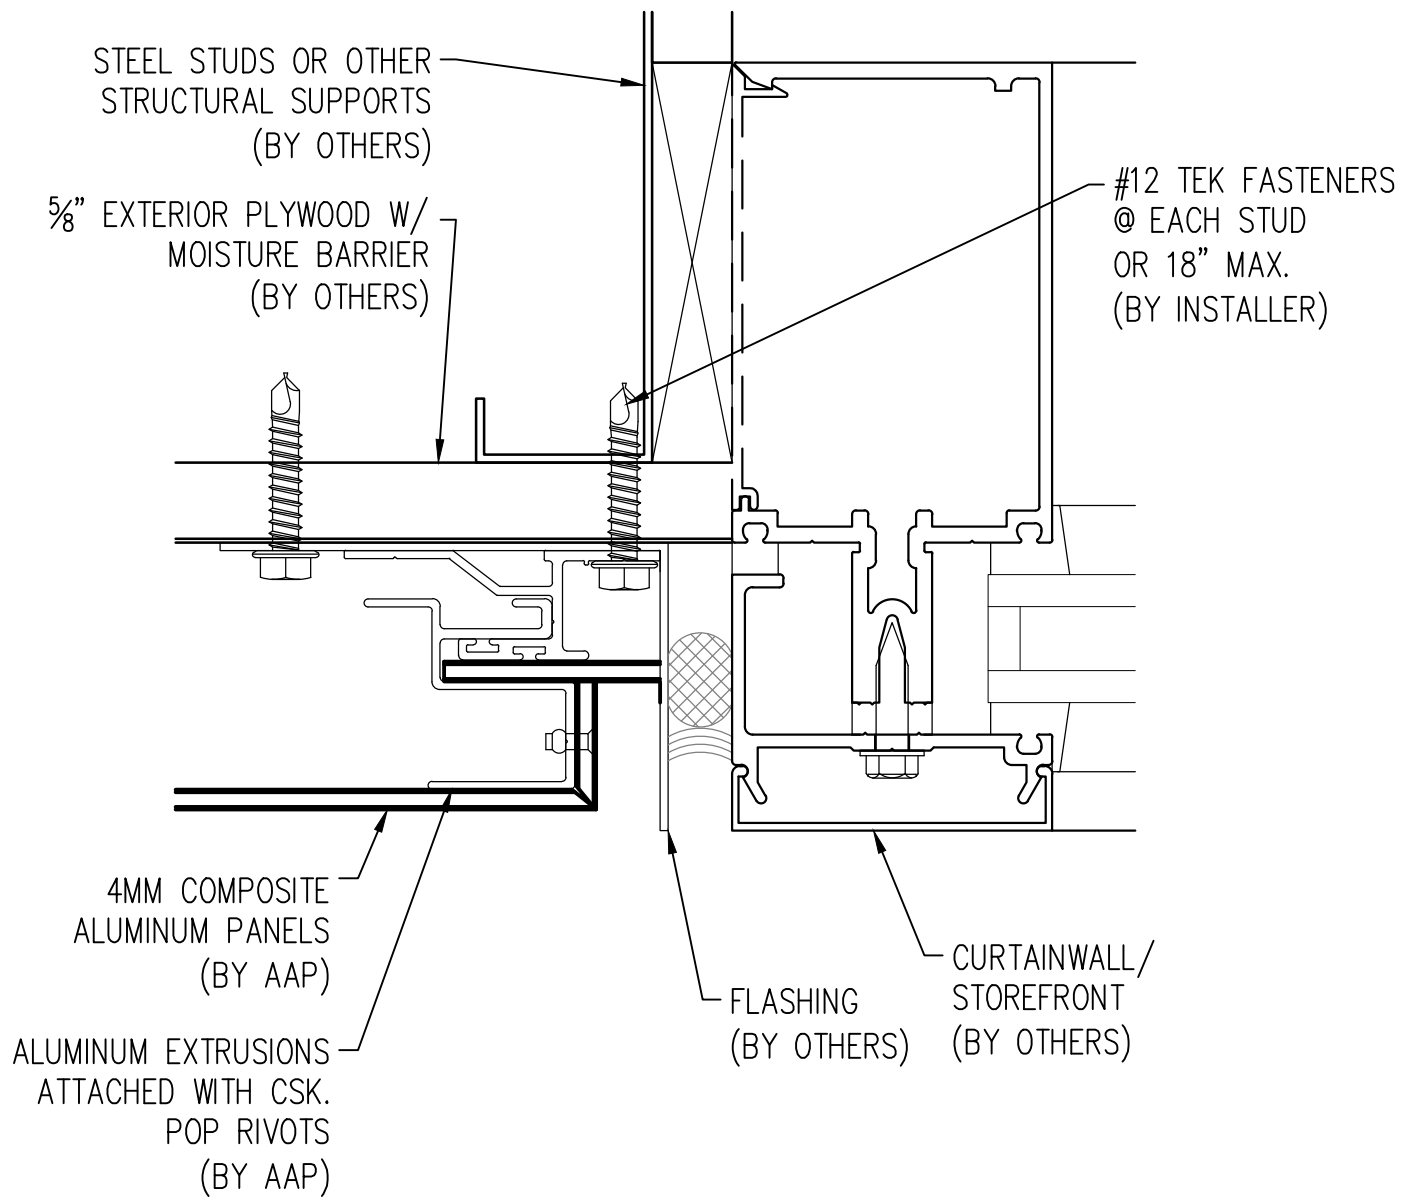

3

WINDOW JAMB

Abrams Architectural Products
7260 Delta Circle
Austell, GA 30168
Phone: 770.745.8728
Fax: 770.745.8839
www.abramssales.com

"RAIN SCREEN"
4MM COMPOSITE ALUMINUM
AAP-100

MARCH 2011

3