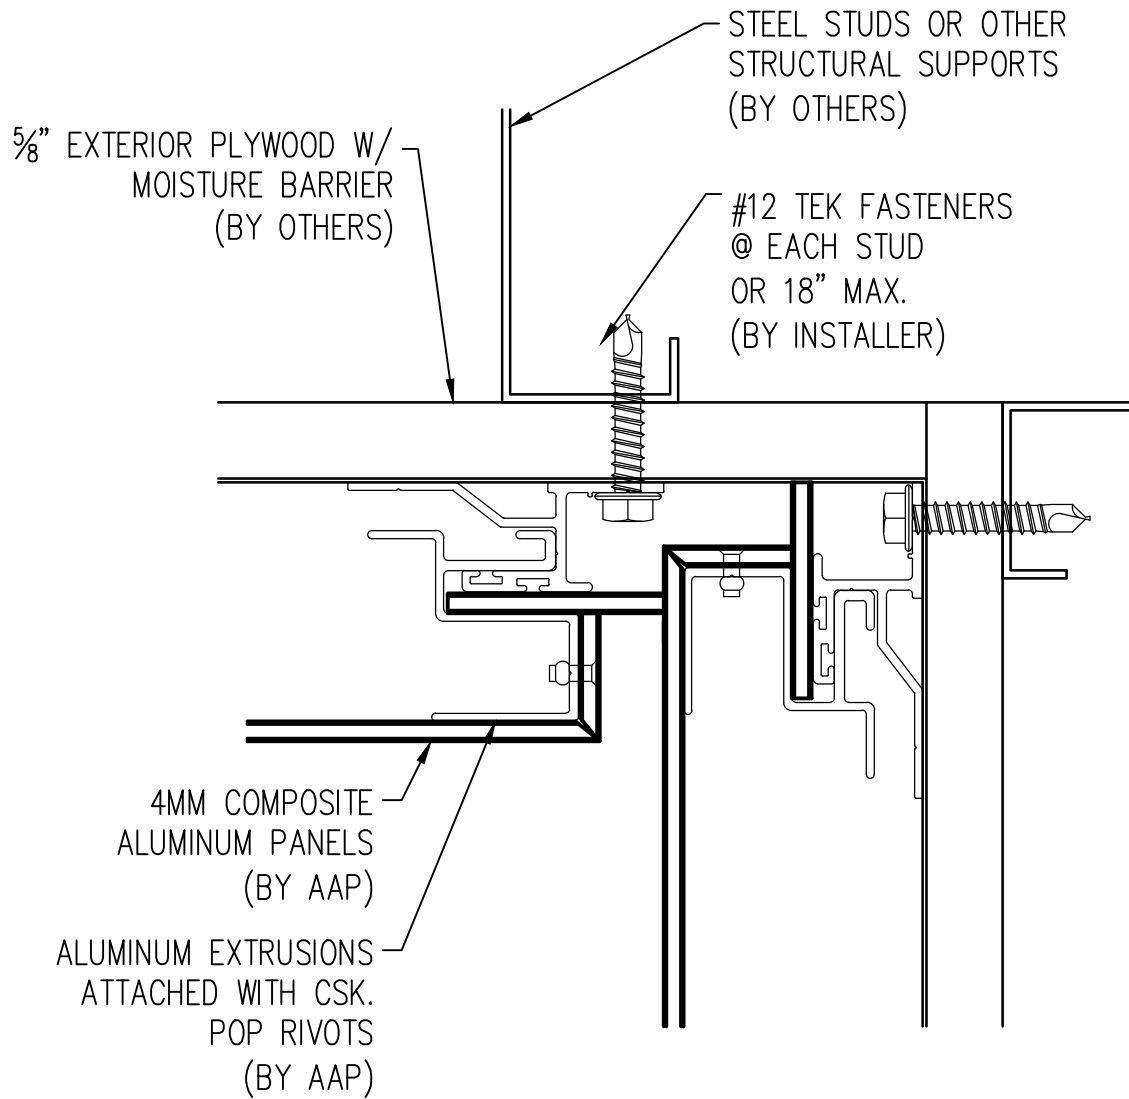

5
INSIDE CORNER

Abrams Architectural Products
7260 Delta Circle
Austell, GA 30168
Phone: 770.745.8728
Fax: 770.745.8839
www.abramssales.com

"RAIN SCREEN"
4MM COMPOSITE ALUMINUM
AAP-100

MARCH 2011