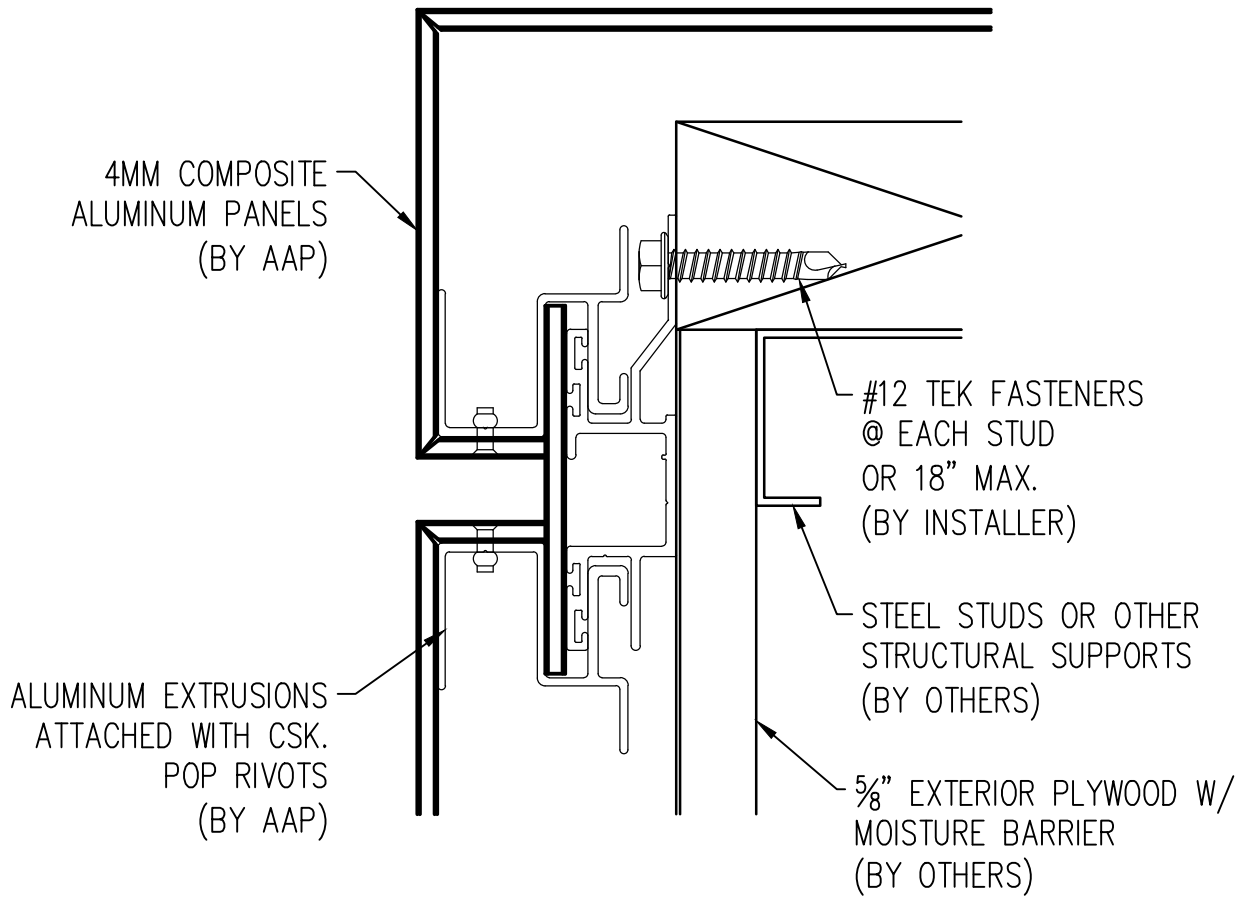

MARCH 2011

10
COPING

Abrams Architectural Products
7260 Delta Circle
Austell, GA 30168
Phone: 770.745.8728
Fax: 770.745.8839
www.abramssales.com

"RAIN SCREEN"
4MM COMPOSITE ALUMINUM
AAP-100

MARCH 2011

10A
ALTERNATE COPING