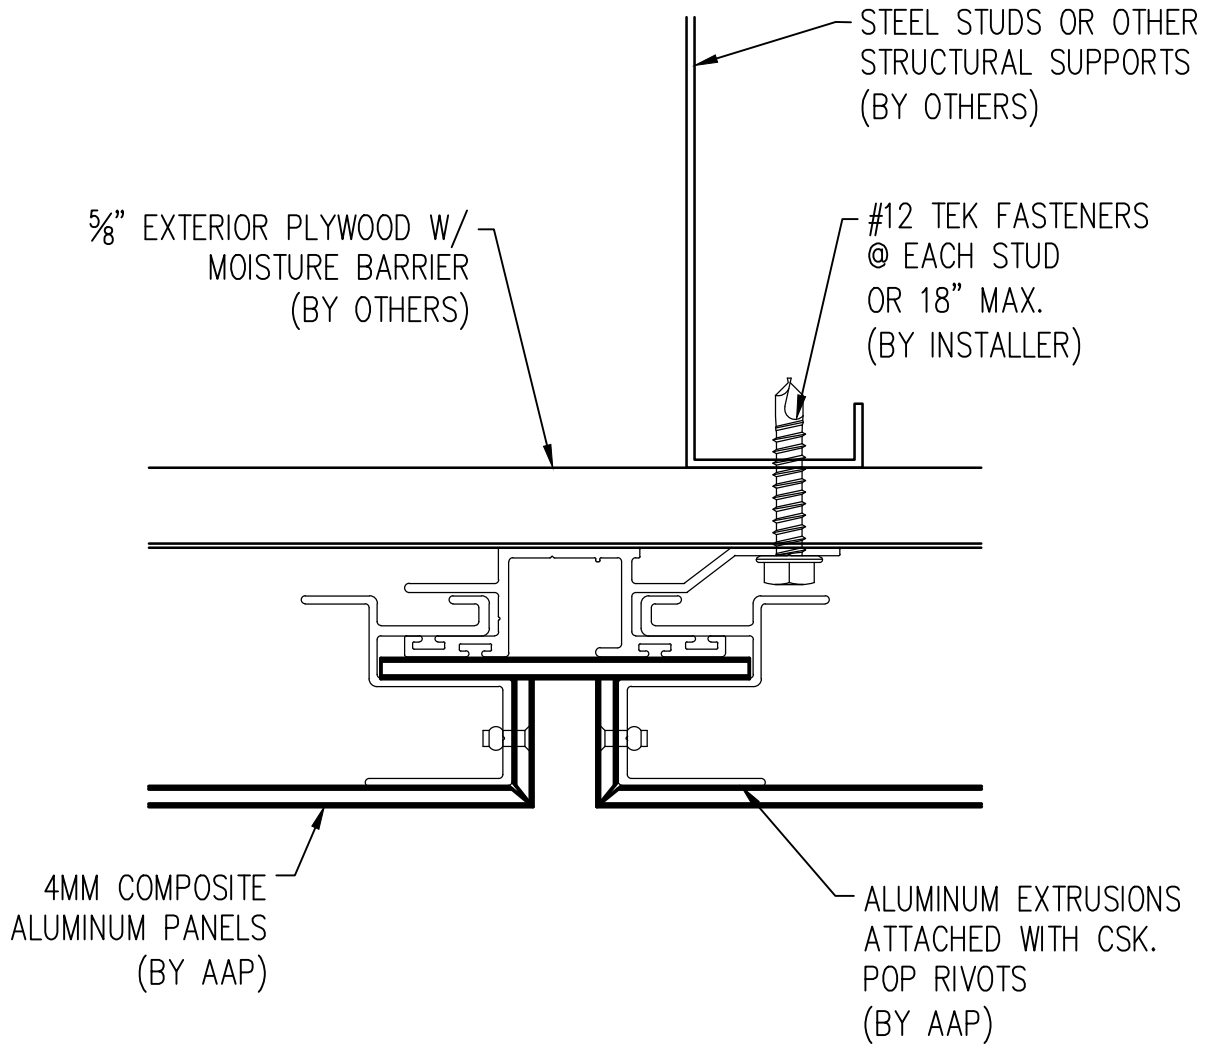

1
ELEVATION

Abrams Architectural Products
 7260 Delta Circle
 Austell, GA 30168
 Phone: 770.745.8728
 Fax: 770.745.8839
 www.abramssales.com

"RAIN SCREEN"
4MM COMPOSITE ALUMINUM
AAP-100

MARCH 2011

2

TYPICAL VERTICAL JOINT