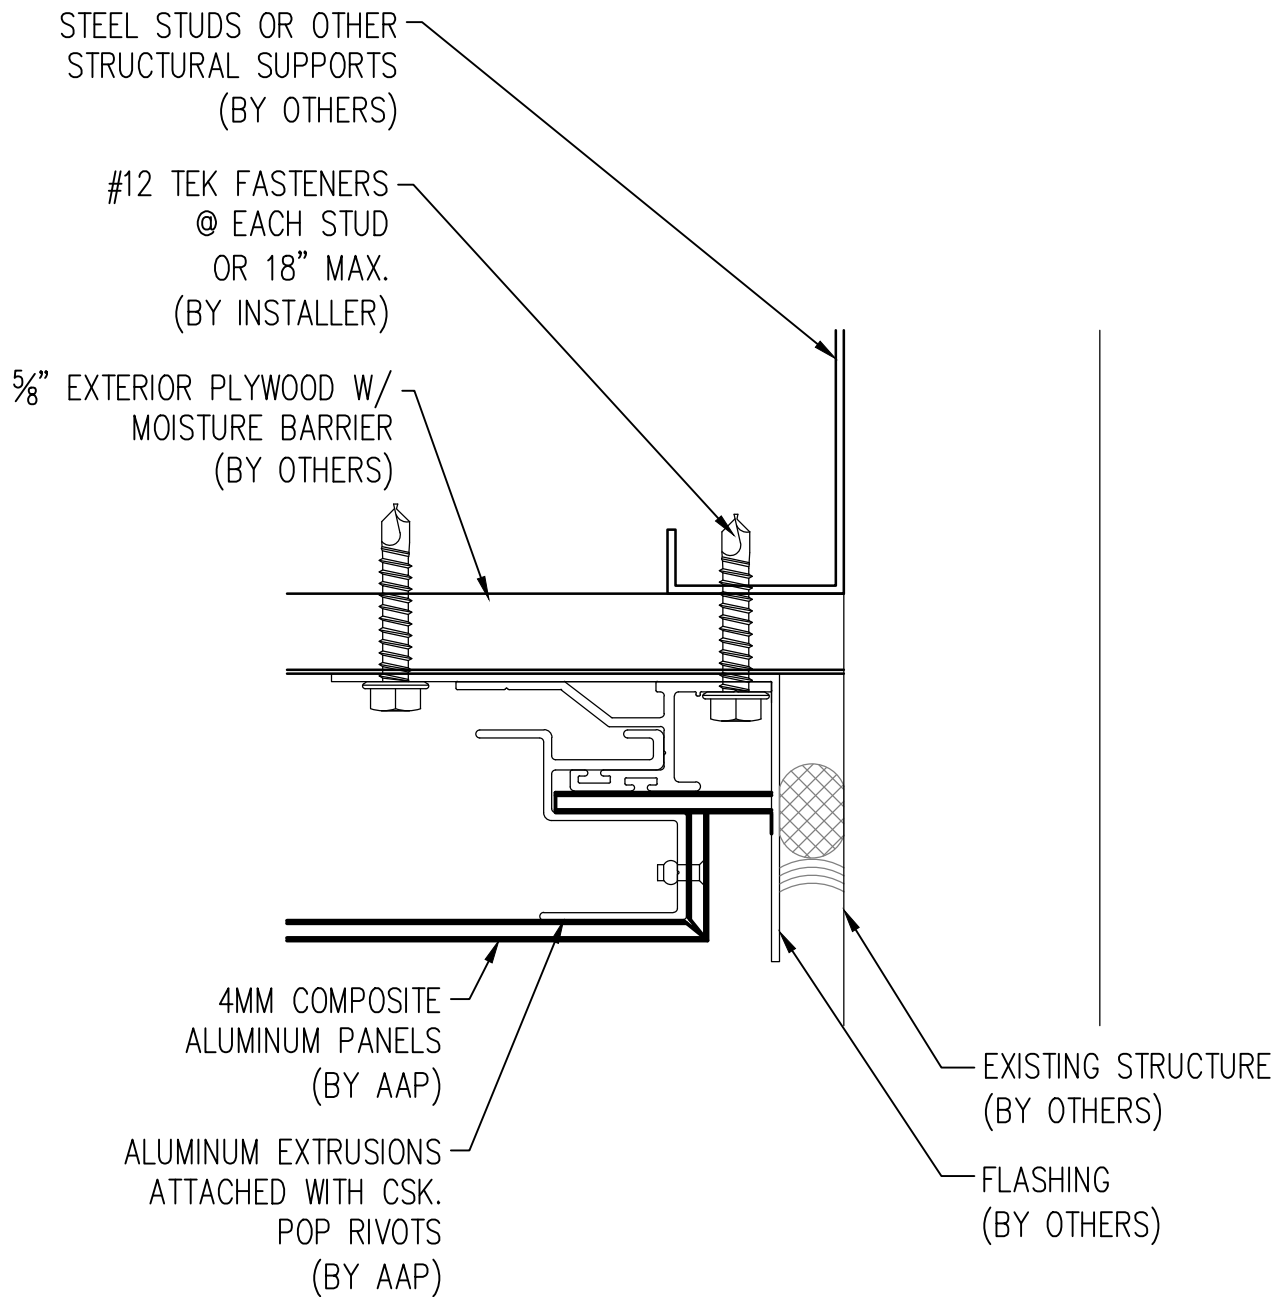

11
JAMB

Abrams Architectural Products
7260 Delta Circle
Austell, GA 30168
Phone: 770.745.8728
Fax: 770.745.8839
www.abramssales.com

"RAIN SCREEN"
4MM COMPOSITE ALUMINUM
AAP-100

MARCH 2011