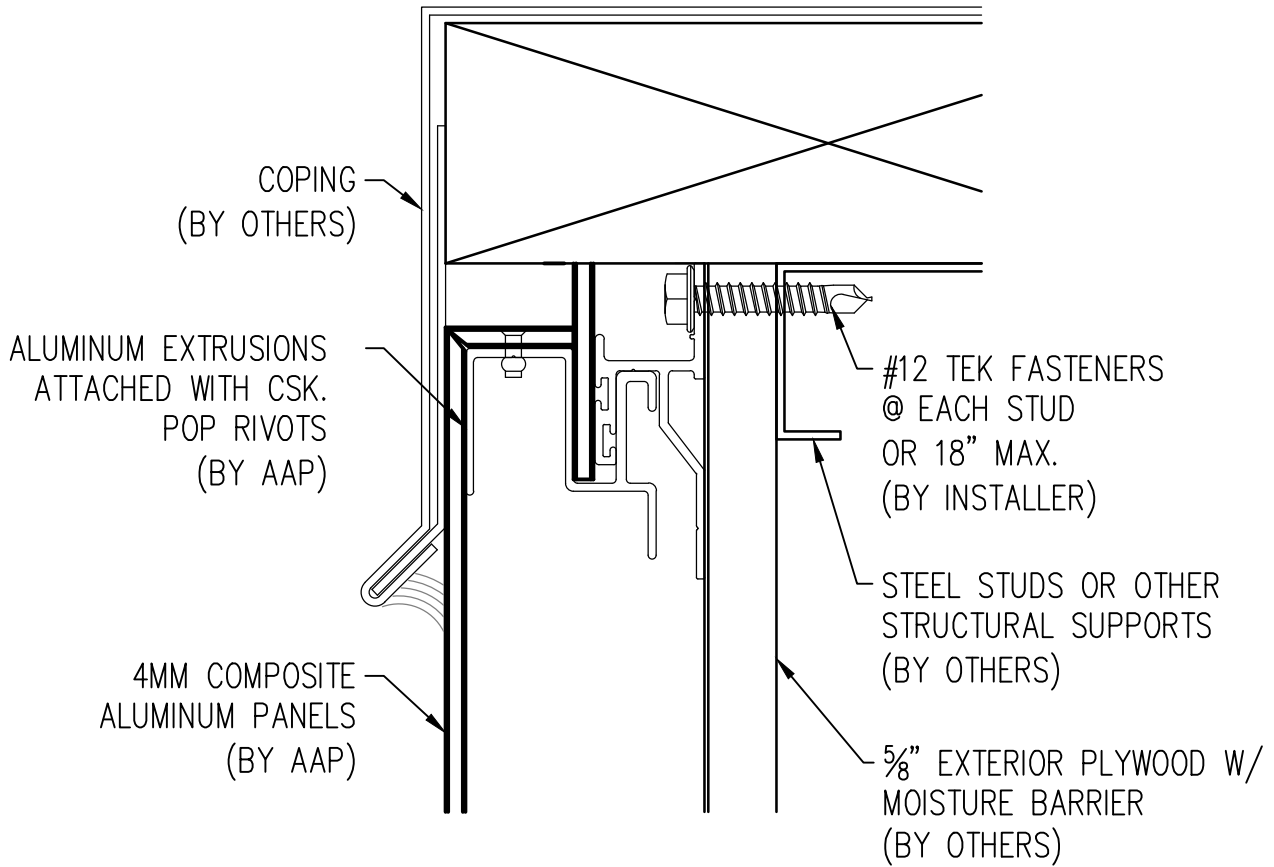

10
COPING

Abrams Architectural Products
7260 Delta Circle
Austell, GA 30168
Phone: 770.745.8728
Fax: 770.745.8839
www.abramssales.com

"RAIN SCREEN"
4MM COMPOSITE ALUMINUM
AAP-100

MARCH 2011