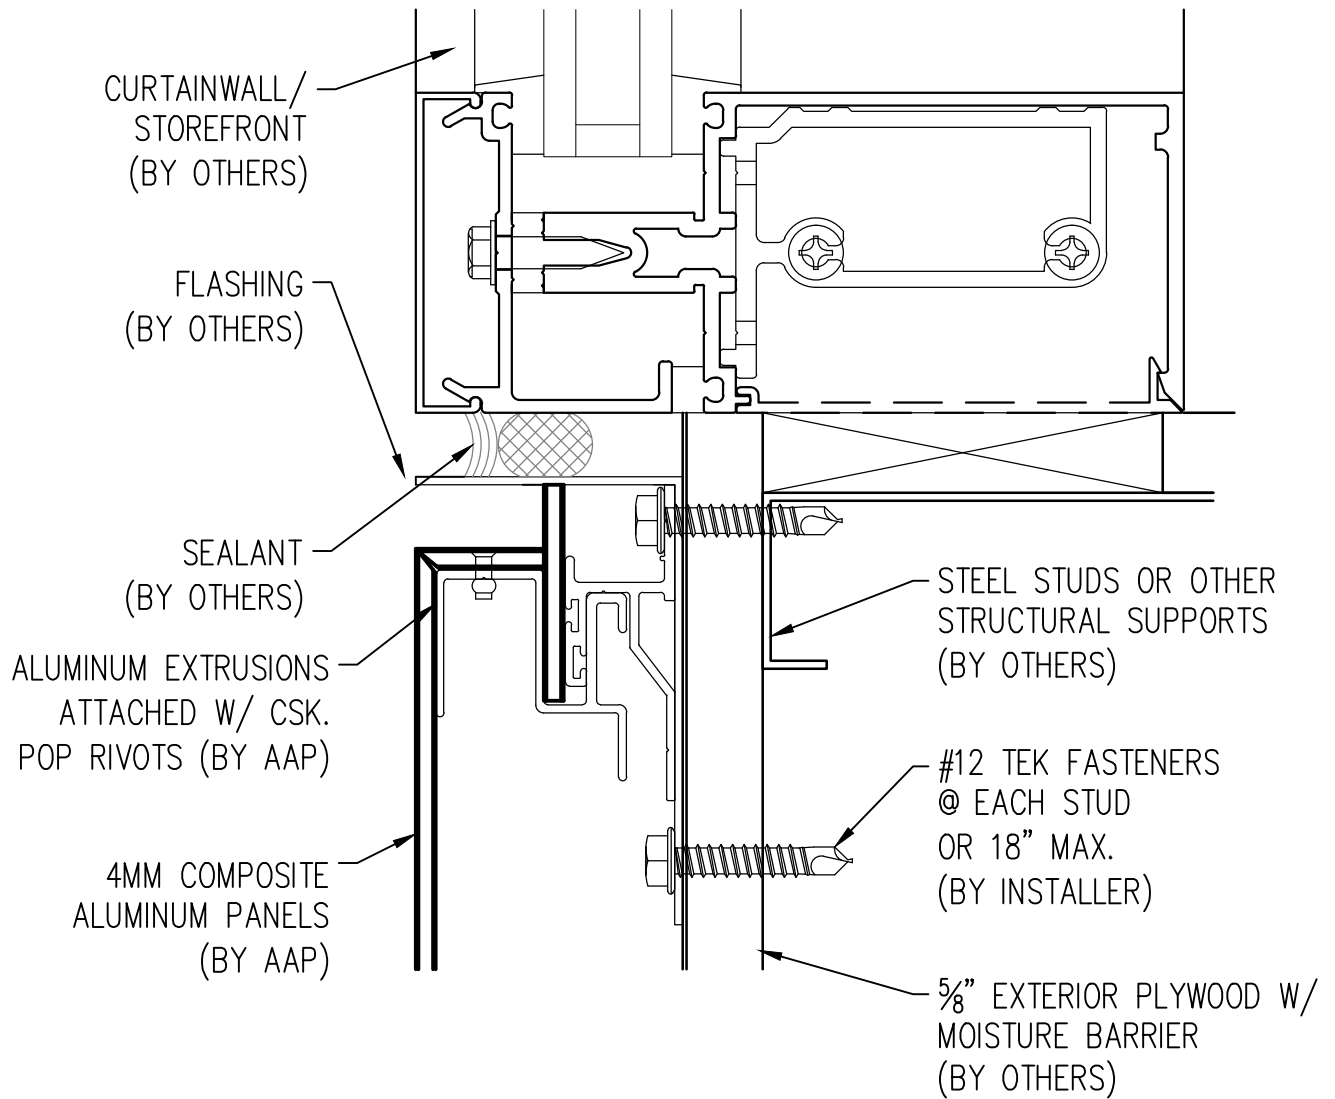

7
WINDOW SILL

Abrams Architectural Products
7260 Delta Circle
Austell, GA 30168
Phone: 770.745.8728
Fax: 770.745.8839
www.abramssales.com

"RAIN SCREEN"
4MM COMPOSITE ALUMINUM
AAP-100

MARCH 2011