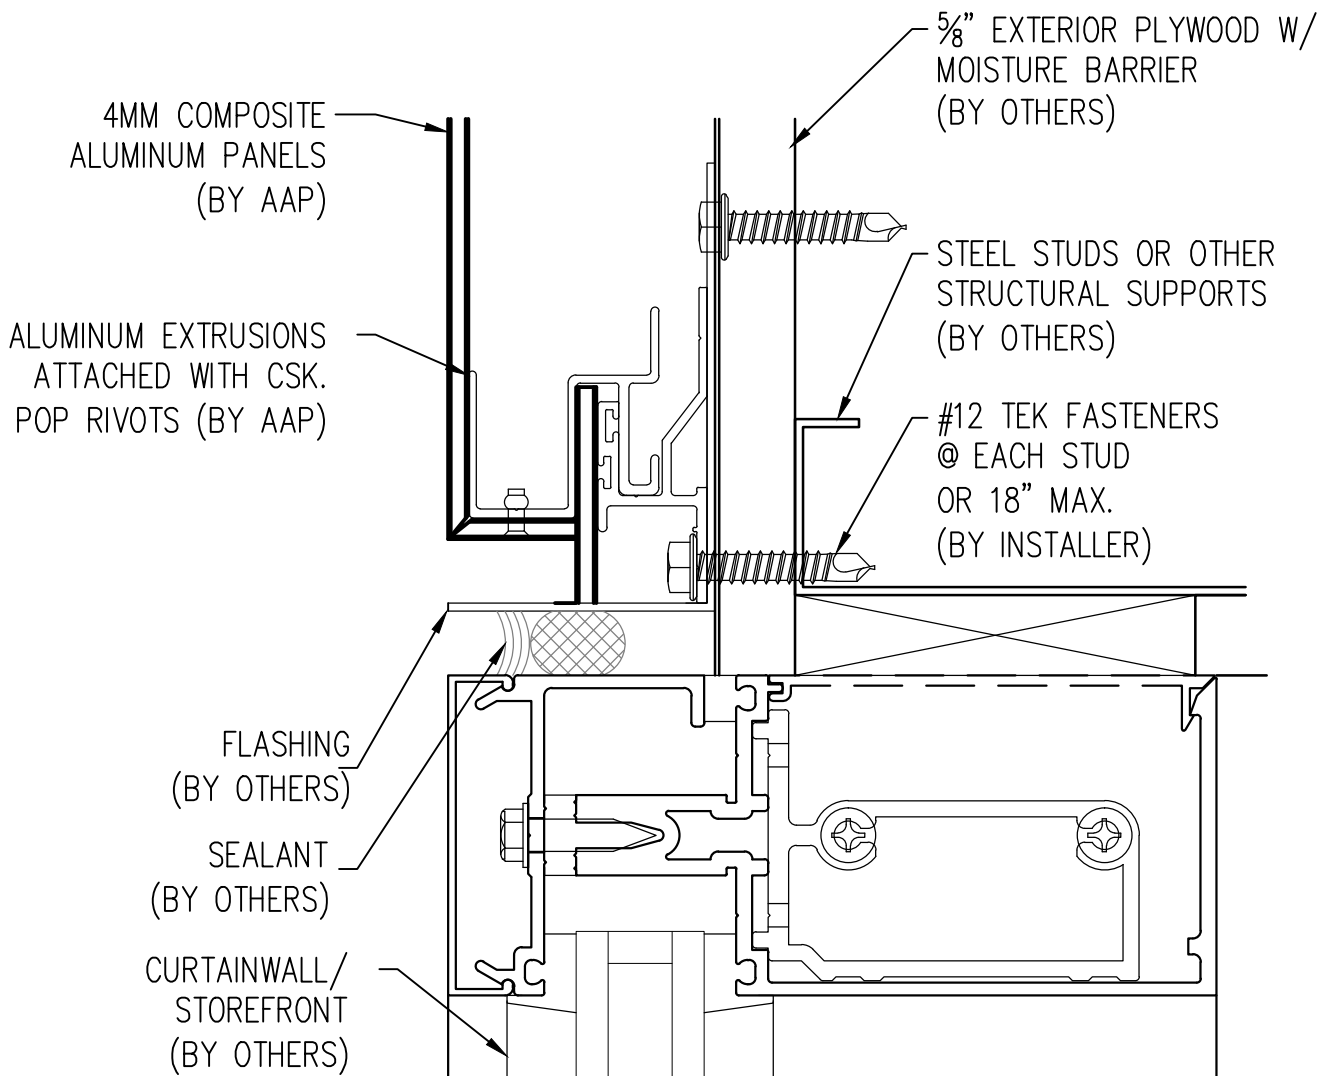

8

WINDOW HEAD

Abrams Architectural Products
7260 Delta Circle
Austell, GA 30168
Phone: 770.745.8728
Fax: 770.745.8839
www.abramssales.com

"RAIN SCREEN"
4MM COMPOSITE ALUMINUM
AAP-100

MARCH 2011

8