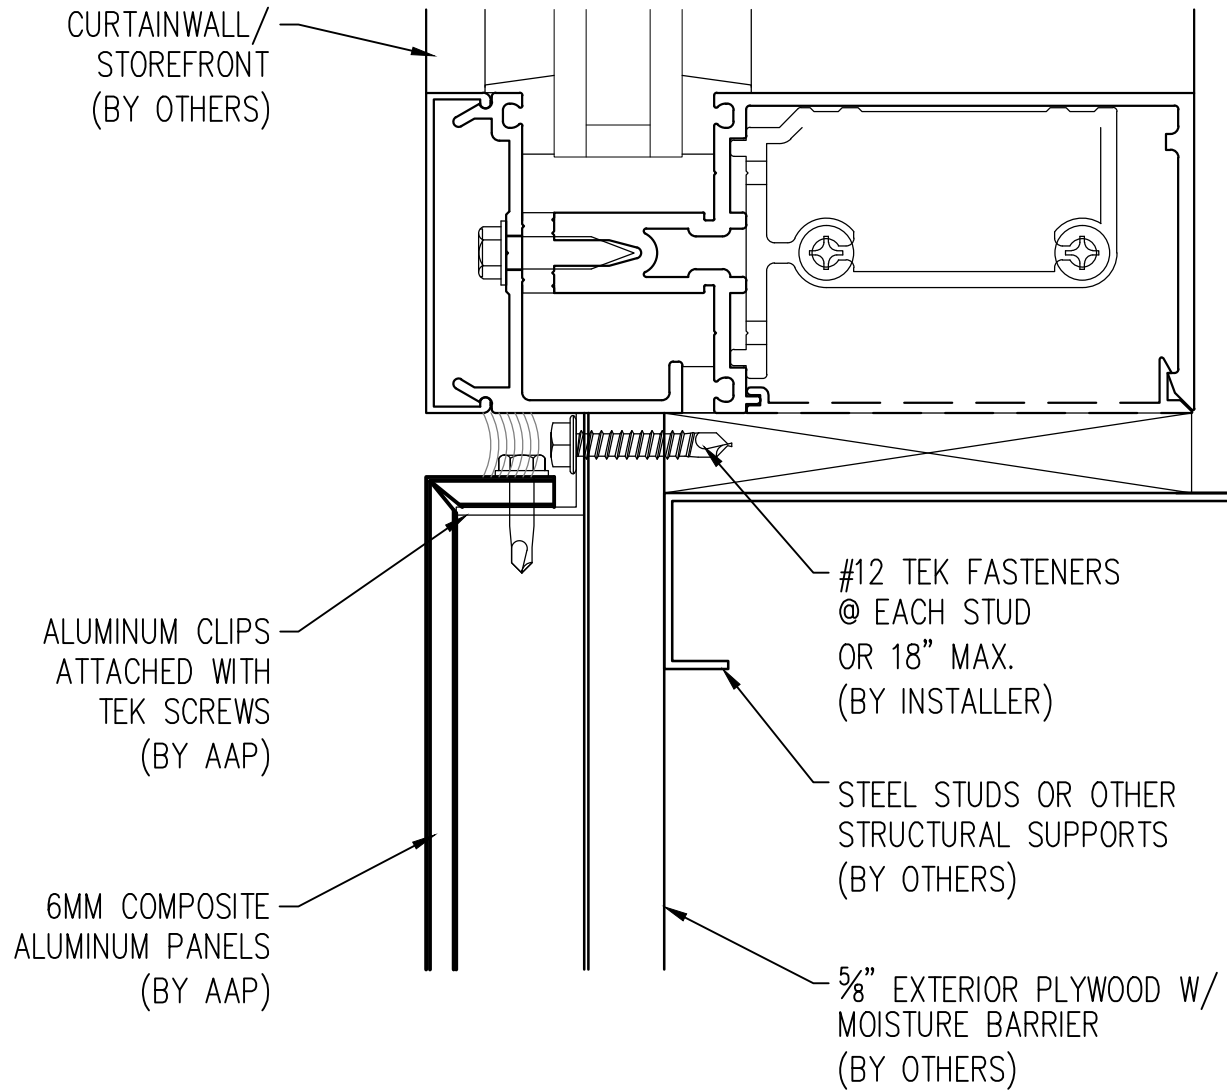

7

WINDOW SILL

Abrams Architectural Products
7260 Delta Circle
Austell, GA 30168
Phone: 770.745.8728
Fax: 770.745.8839
www.abramssales.com

"ROUT & RETURN"
6MM COMPOSITE ALUMINUM
AAP-600

MARCH 2011

7