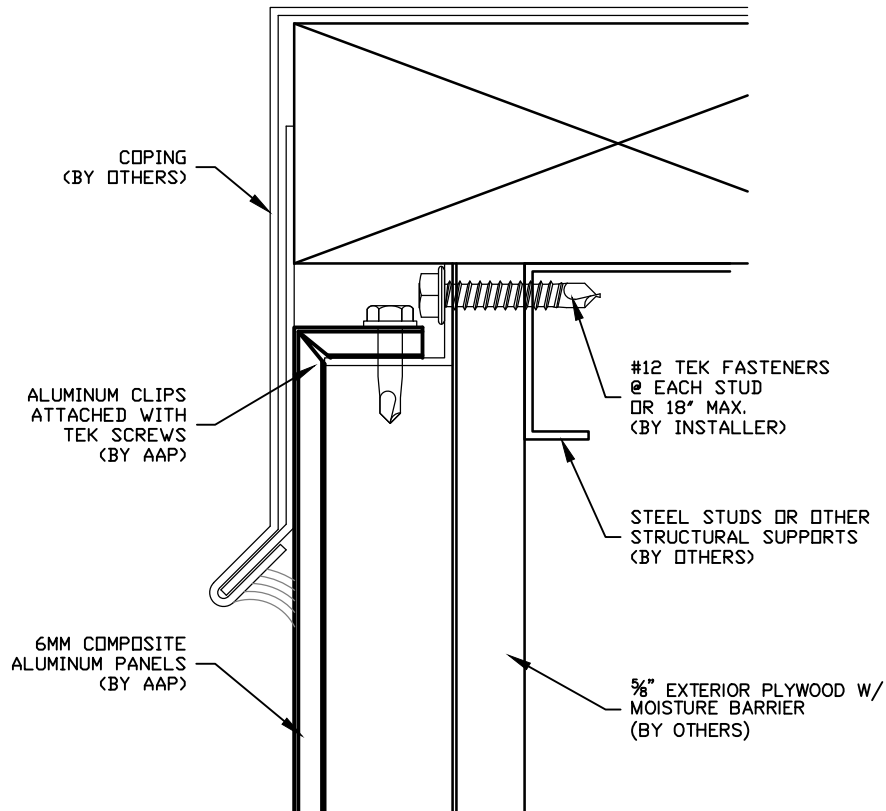

10
COPING

Abrams Architectural Products
7260 Delta Circle
Austell, GA 30168
Phone: 770.745.8728
Fax: 770.745.8839
www.abramssales.com

"ROUT & RETURN"
6MM COMPOSITE ALUMINUM
AAP-600

MARCH 2011

10