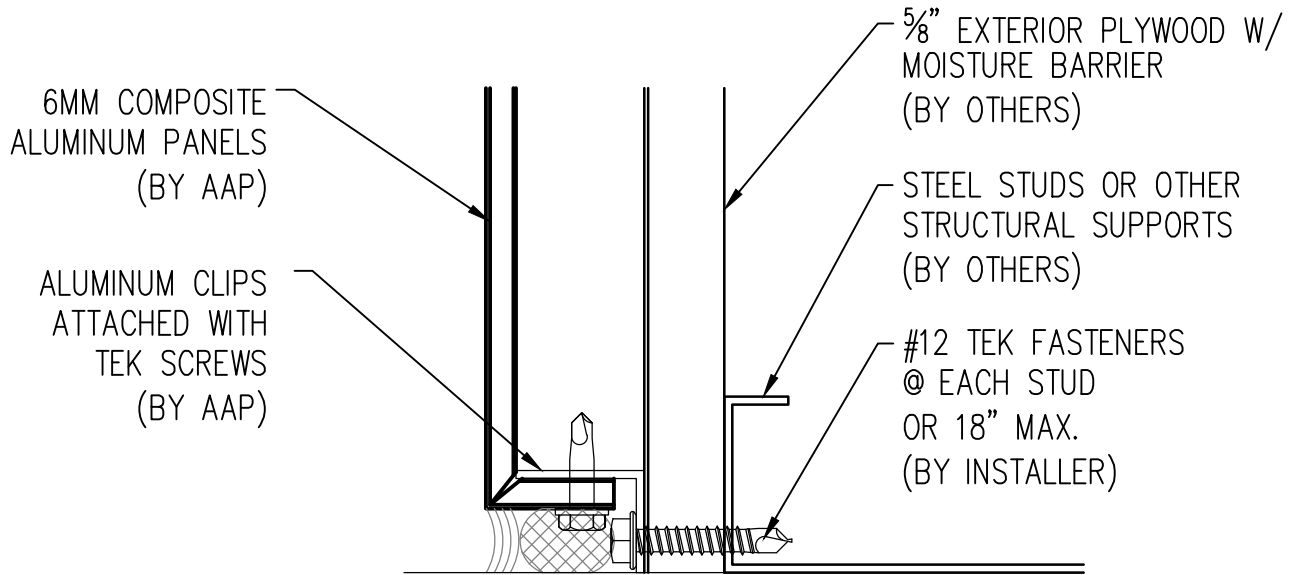

6
JAMB

Abrams Architectural Products
7260 Delta Circle
Austell, GA 30168
Phone: 770.745.8728
Fax: 770.745.8839
www.abramssales.com

"ROUT & RETURN"
6MM COMPOSITE ALUMINUM
AAP-600

MARCH 2011