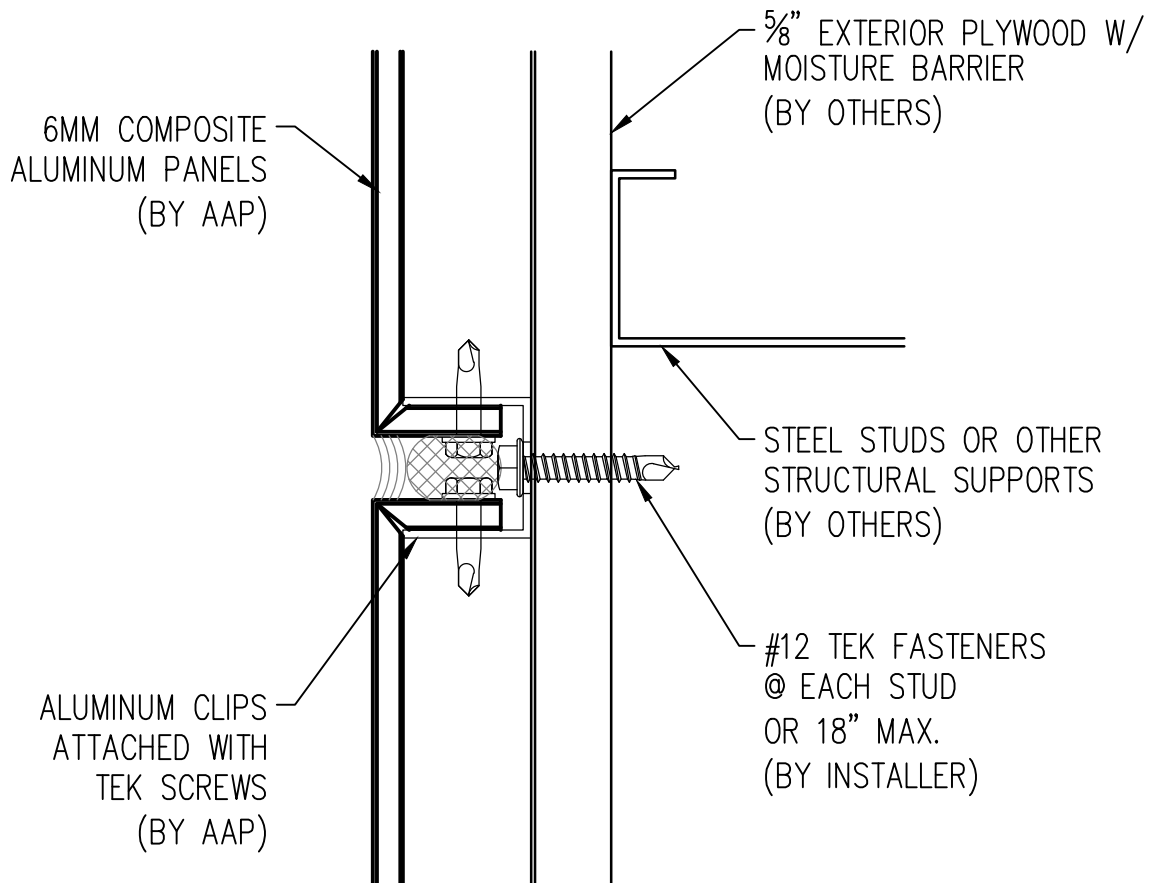

9

TYPICAL HORIZONTAL JOINT

Abrams Architectural Products
7260 Delta Circle
Austell, GA 30168
Phone: 770.745.8728
Fax: 770.745.8839
www.abramssales.com

"ROUT & RETURN"
6MM COMPOSITE ALUMINUM
AAP-600

MARCH 2011

9