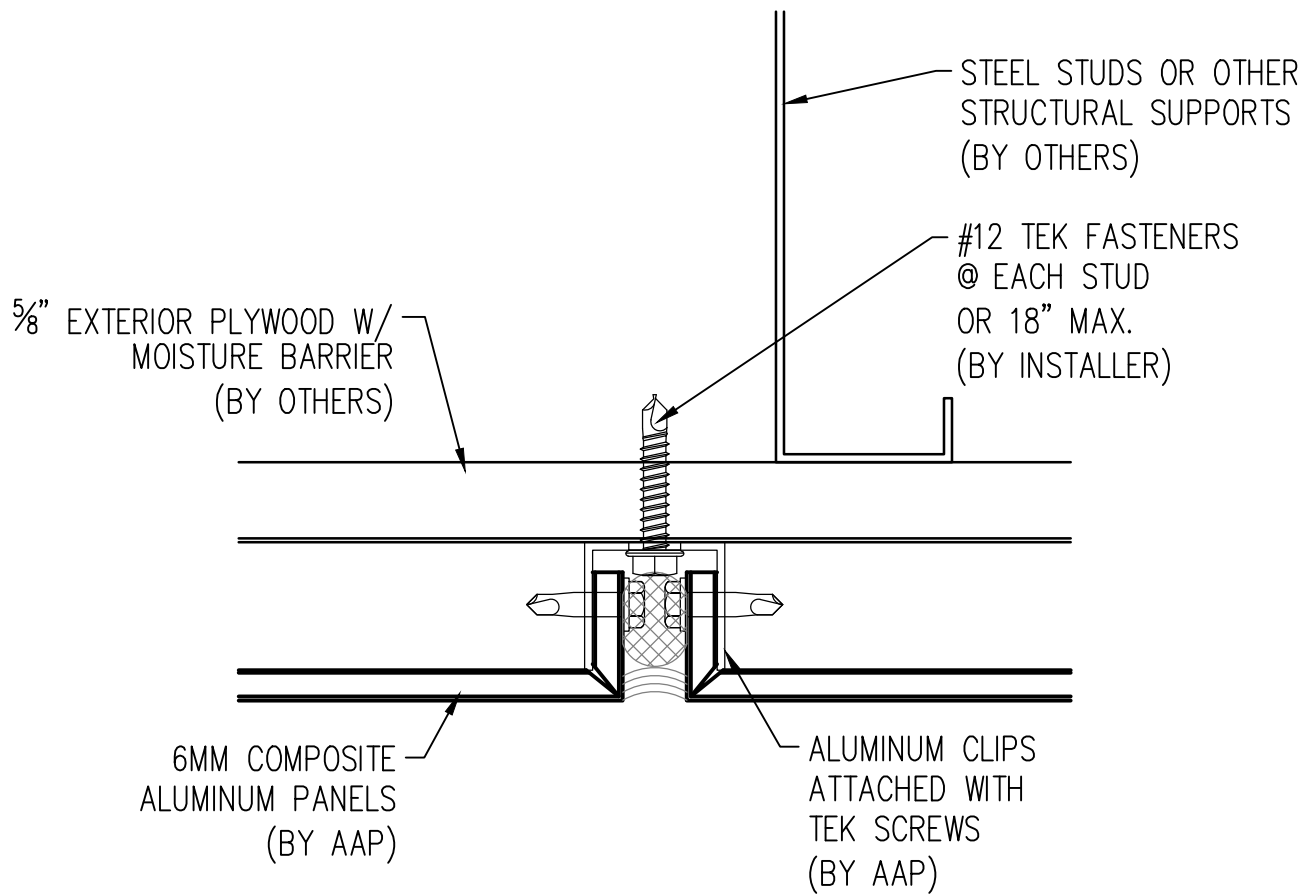

MARCH 2011

2

**TYPICAL VERTICAL JOINT**

Abrams Architectural Products  
7260 Delta Circle  
Austell, GA 30168  
Phone: 770.745.8728  
Fax: 770.745.8839  
www.abramssales.com

*"ROUT & RETURN"*  
*6MM COMPOSITE ALUMINUM*  
*AAP-600*