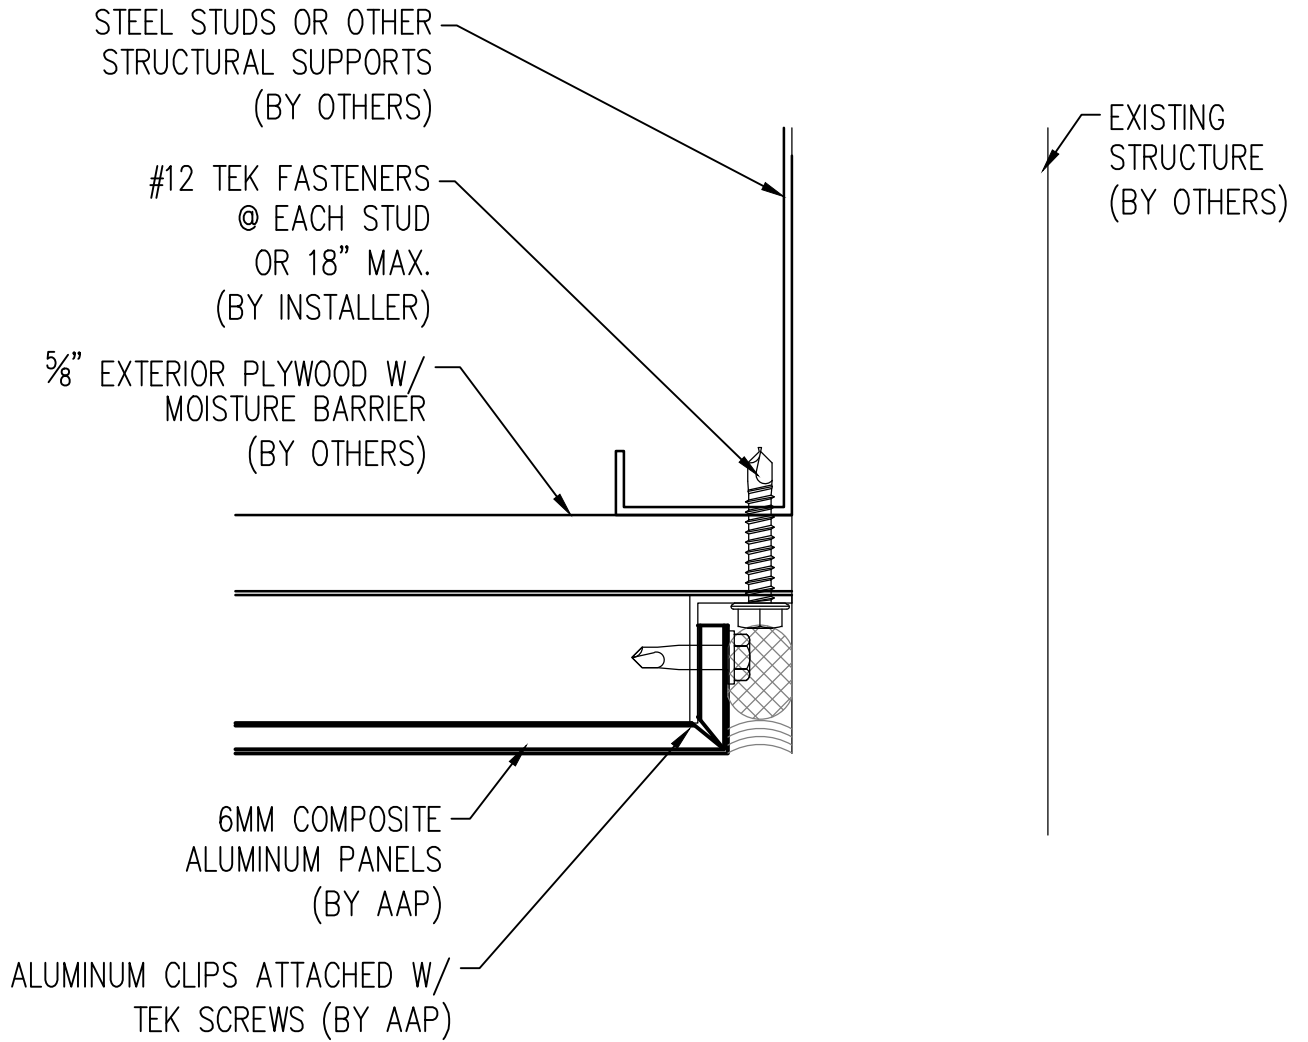

11
JAMB

Abrams Architectural Products
7260 Delta Circle
Austell, GA 30168
Phone: 770.745.8728
Fax: 770.745.8839
www.abramssales.com

"ROUT & RETURN"
6MM COMPOSITE ALUMINUM
AAP-600

MARCH 2011

11