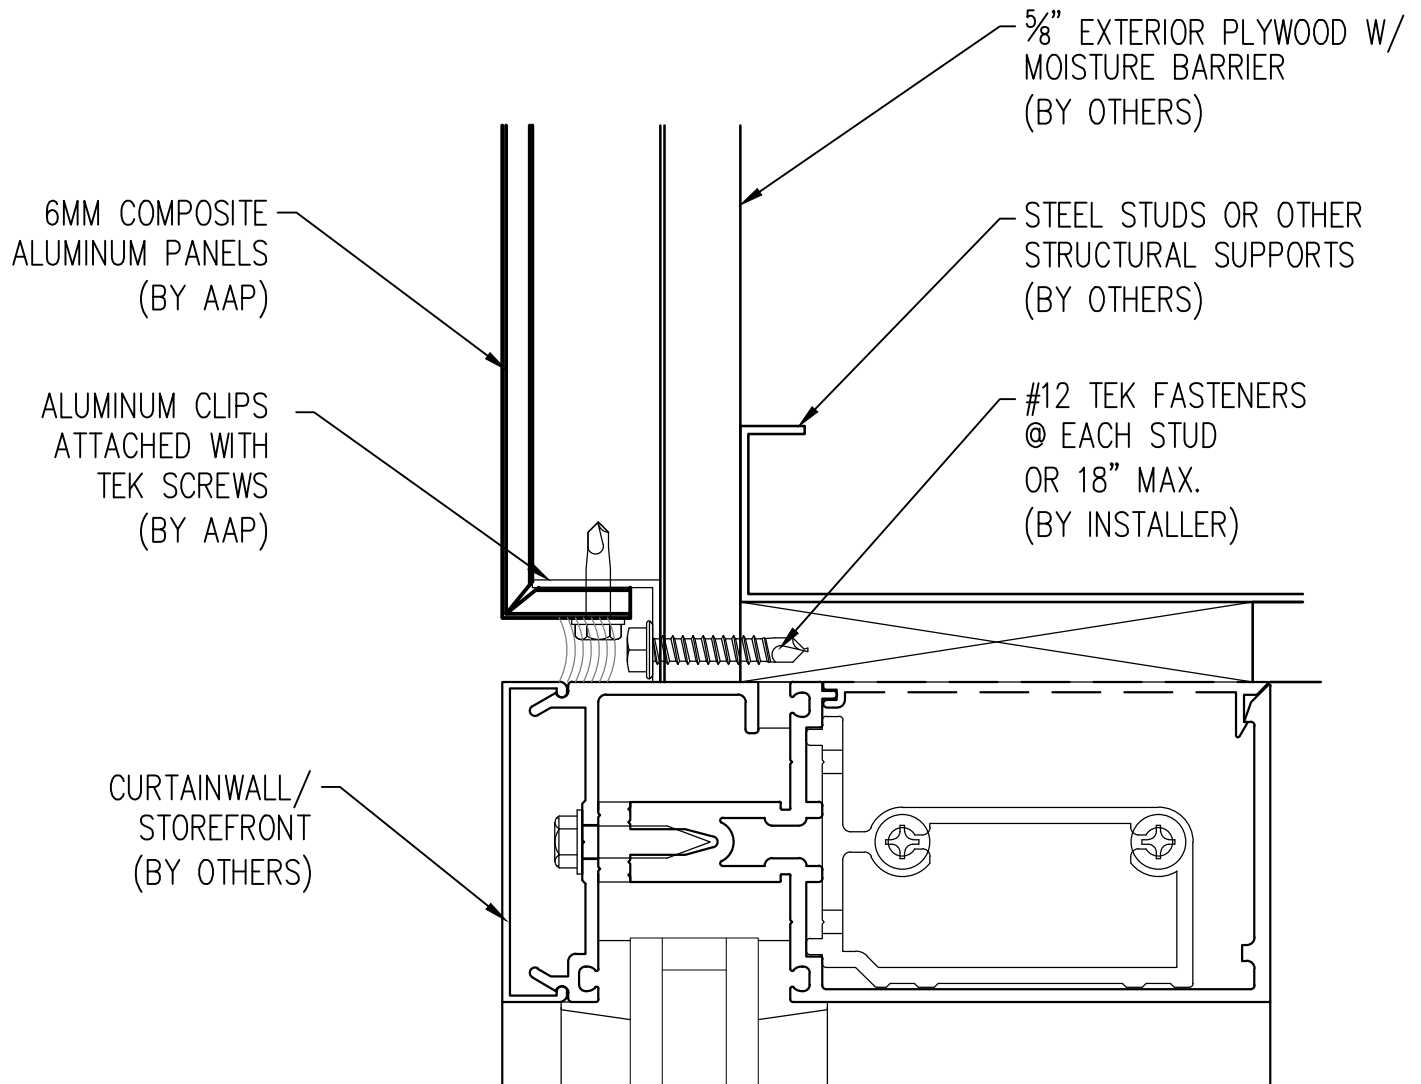

MARCH 2011

7

**8**

**WINDOW HEAD**

Abrams Architectural Products  
 7260 Delta Circle  
 Austell, GA 30168  
 Phone: 770.745.8728  
 Fax: 770.745.8839  
 www.abramssales.com

*"ROUT & RETURN"*  
**6MM COMPOSITE ALUMINUM**  
**AAP-600**