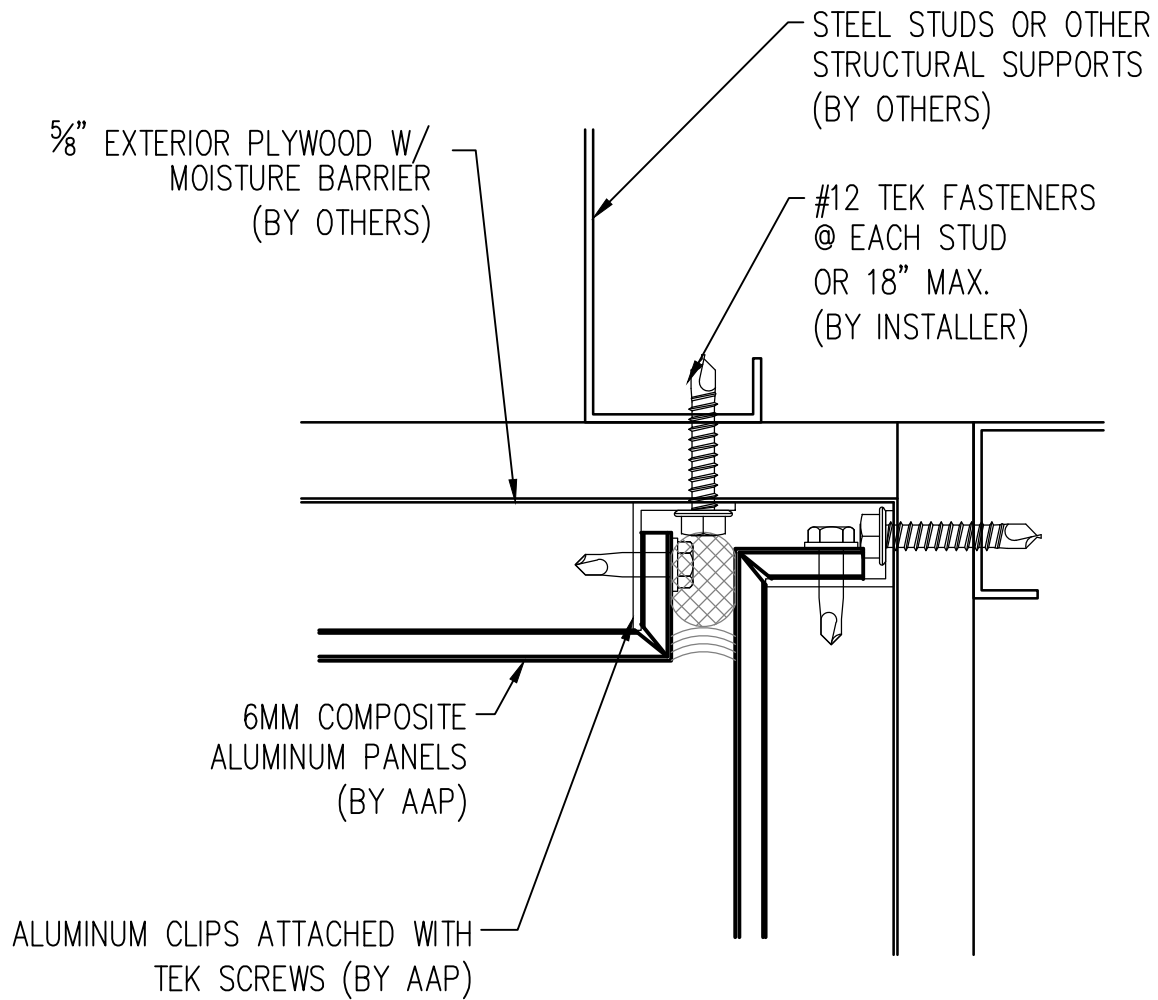

5
INSIDE CORNER

Abrams Architectural Products
7260 Delta Circle
Austell, GA 30168
Phone: 770.745.8728
Fax: 770.745.8839
www.abramssales.com

"ROUT & RETURN"
6MM COMPOSITE ALUMINUM
AAP-600

MARCH 2011