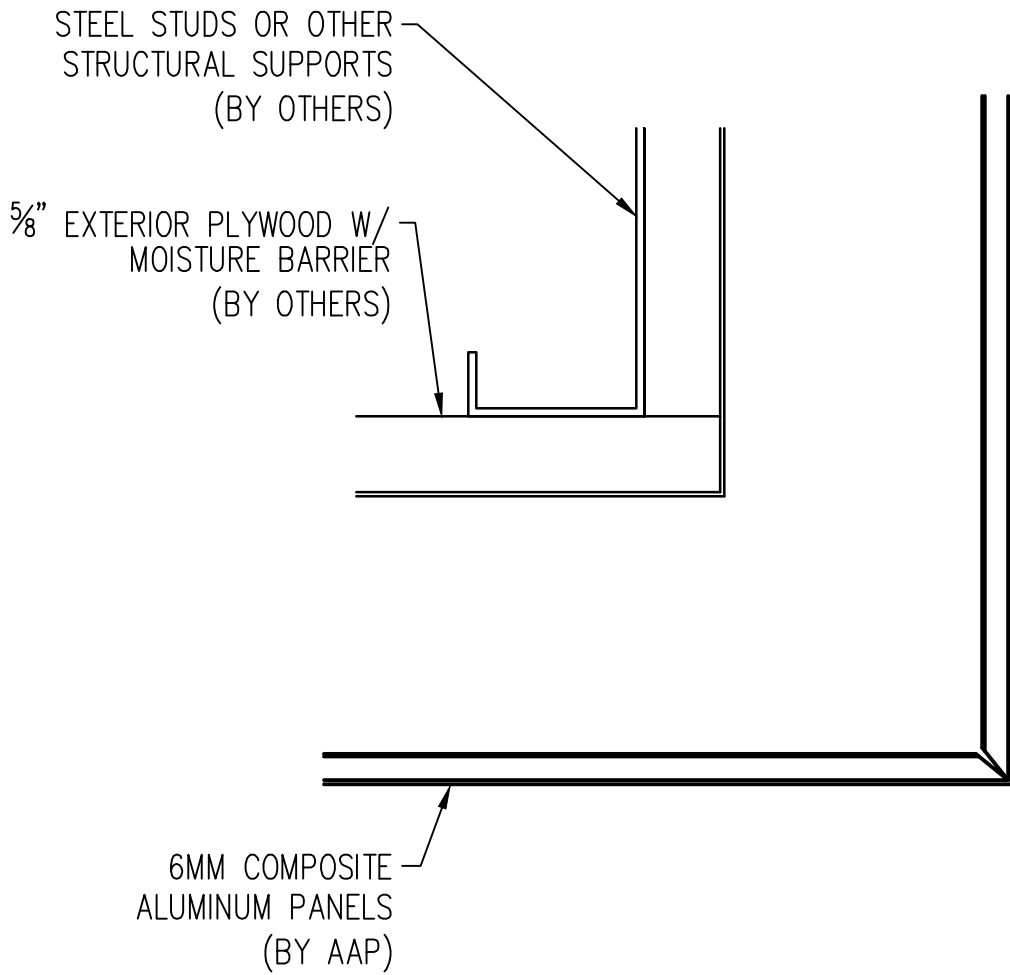

"MALE-FEMALE"
6MM COMPOSITE ALUMINUM
AAP-800

MARCH 2011

3

4
OUTSIDE CORNER

Abrams Architectural Products
7260 Delta Circle
Austell, GA 30168
Phone: 770.745.8728
Fax: 770.745.8839
www.abramssales.com

"MALE-FEMALE"
6MM COMPOSITE ALUMINUM
AAP-800