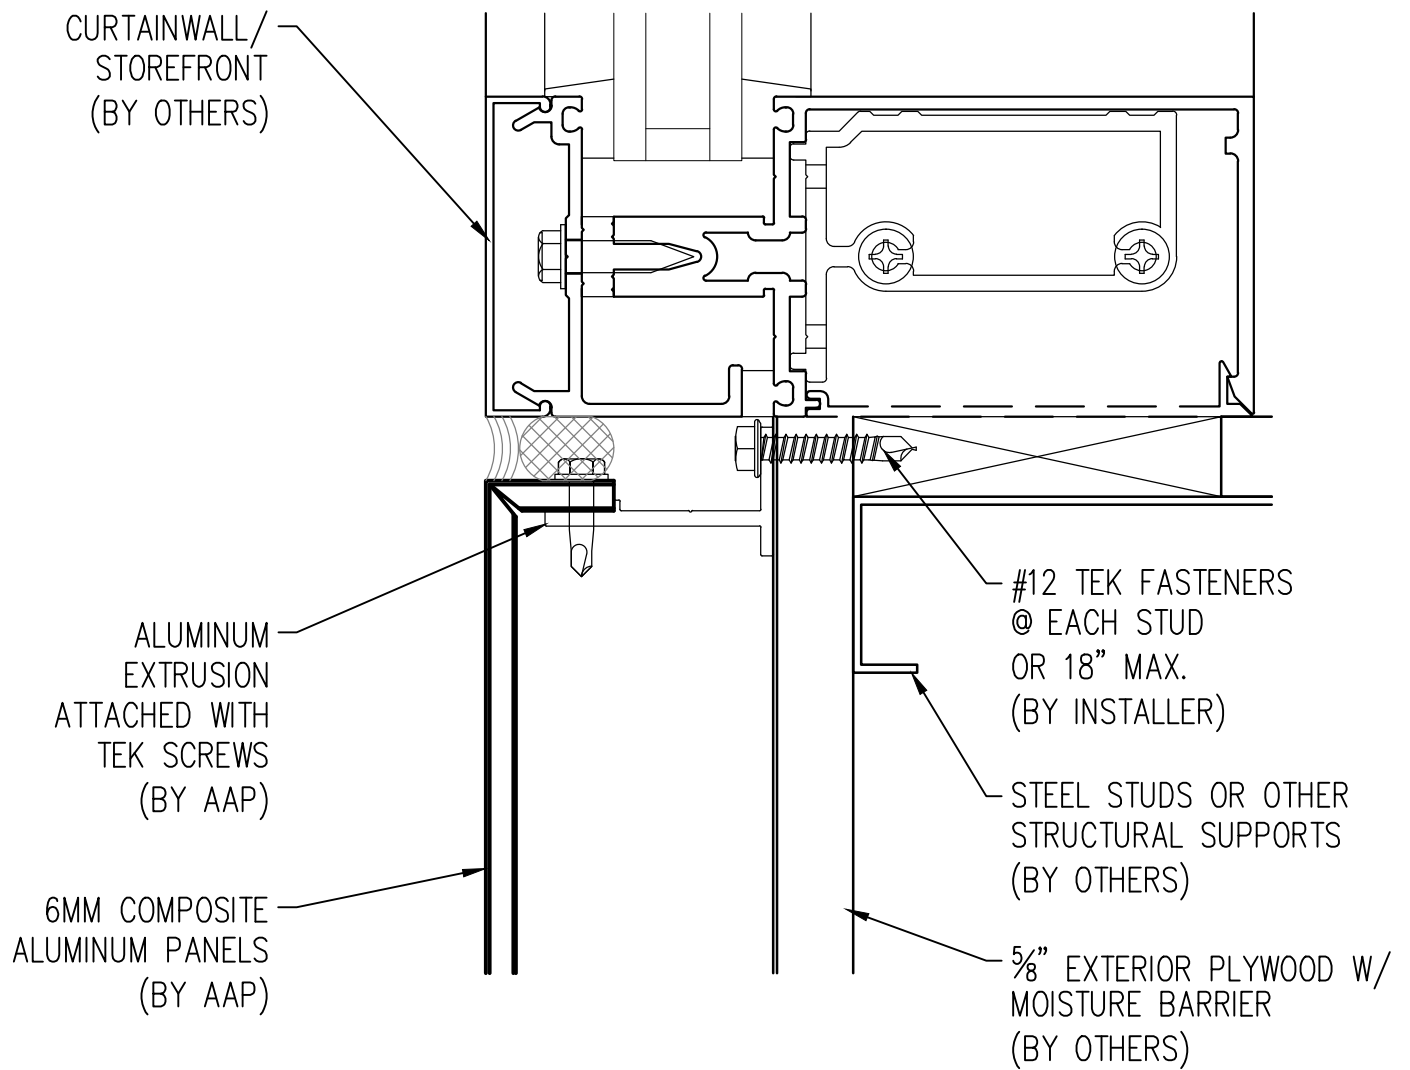

7

WINDOW SILL

Abrams Architectural Products
7260 Delta Circle
Austell, GA 30168
Phone: 770.745.8728
Fax: 770.745.8839
www.abramssales.com

"MALE-FEMALE"
6MM COMPOSITE ALUMINUM
AAP-800

MARCH 2011

7