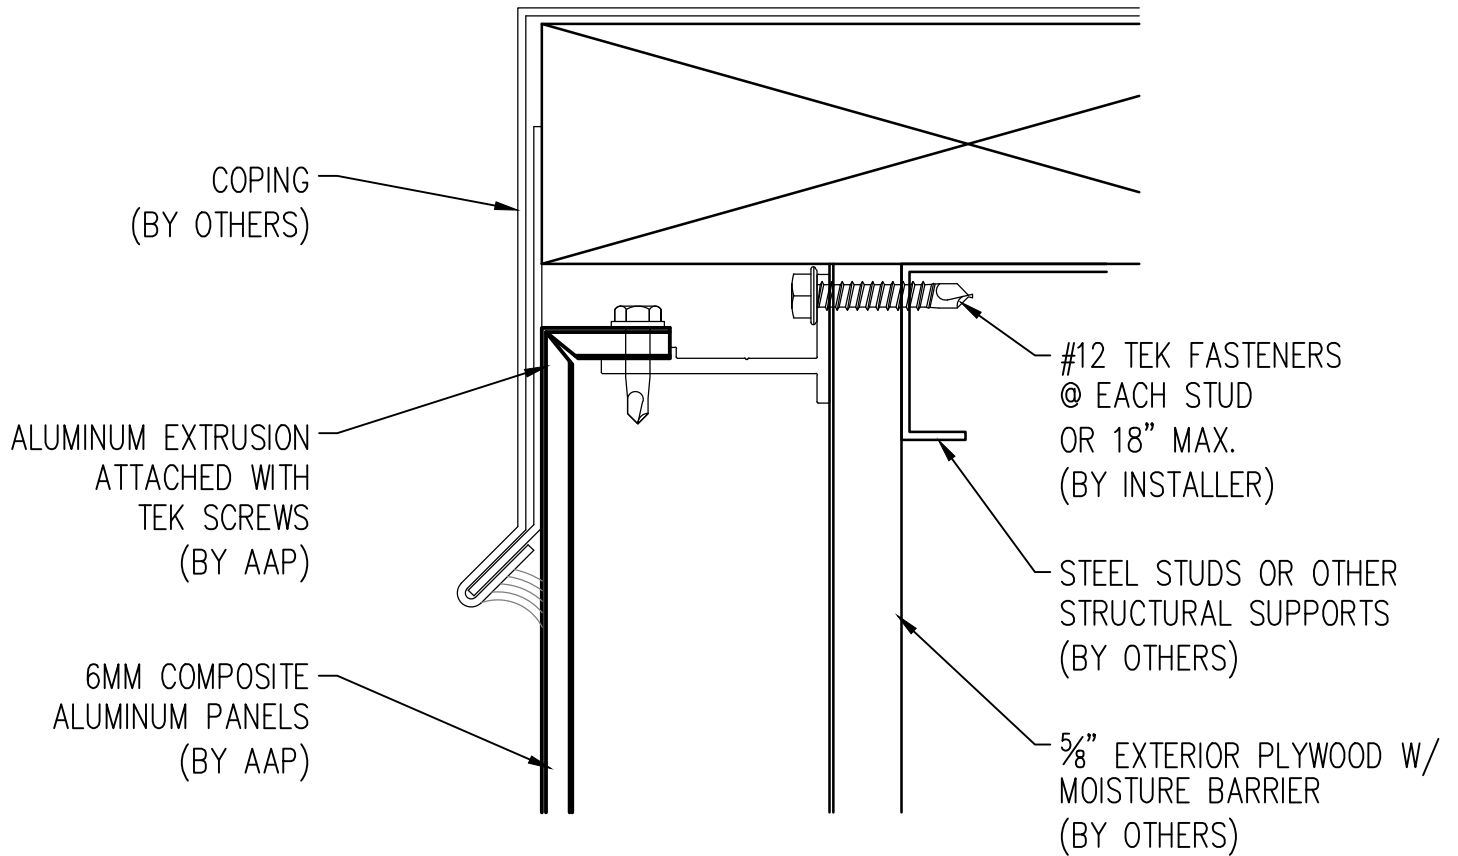

10
COPING

Abrams Architectural Products
7260 Delta Circle
Austell, GA 30168
Phone: 770.745.8728
Fax: 770.745.8839
www.abramssales.com

"MALE-FEMALE"
6MM COMPOSITE ALUMINUM
AAP-800

MARCH 2011

10