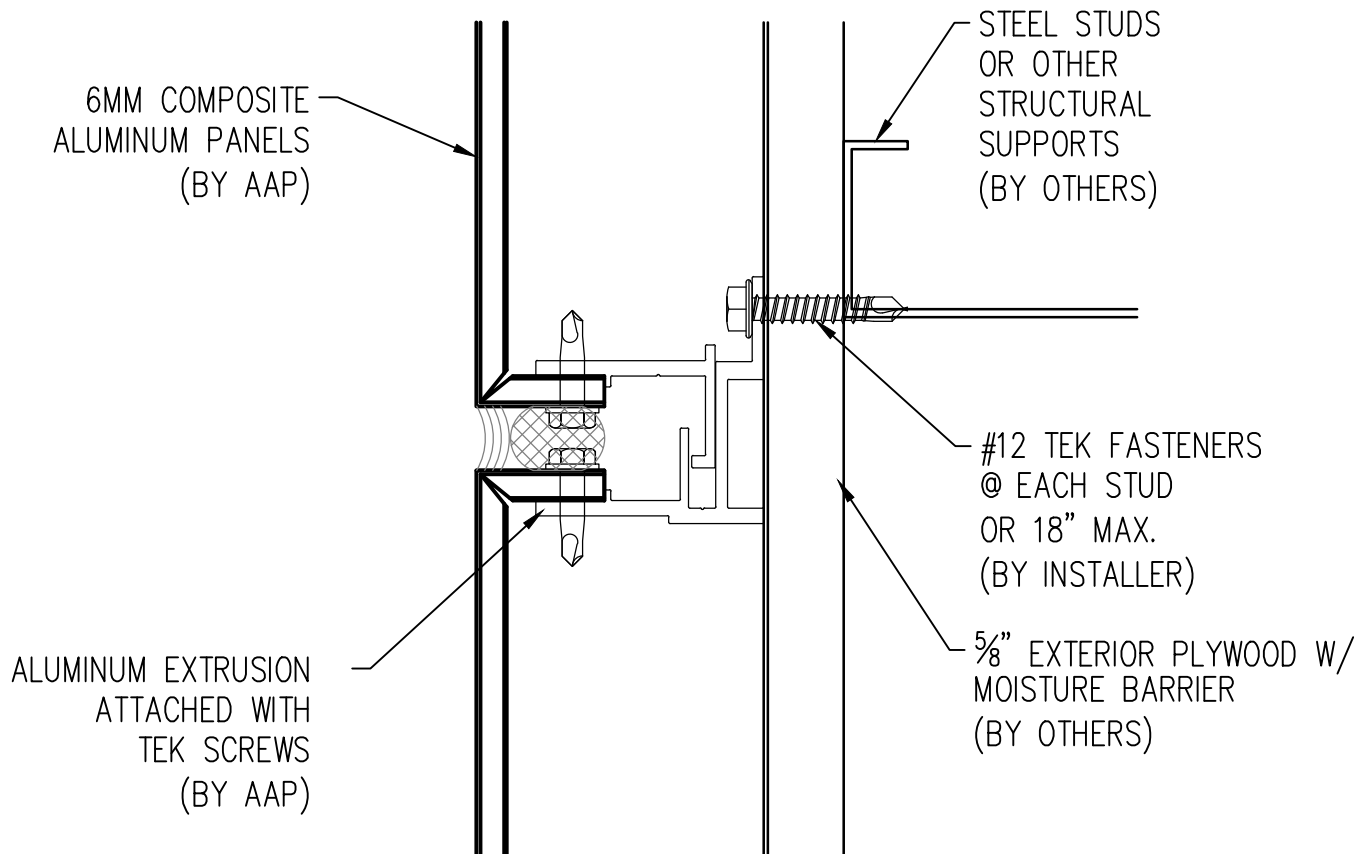

9

TYPICAL HORIZONTAL JOINT

Abrams Architectural Products
7260 Delta Circle
Austell, GA 30168
Phone: 770.745.8728
Fax: 770.745.8839
www.abramssales.com

"MALE-FEMALE"
6MM COMPOSITE ALUMINUM
AAP-800

MARCH 2011