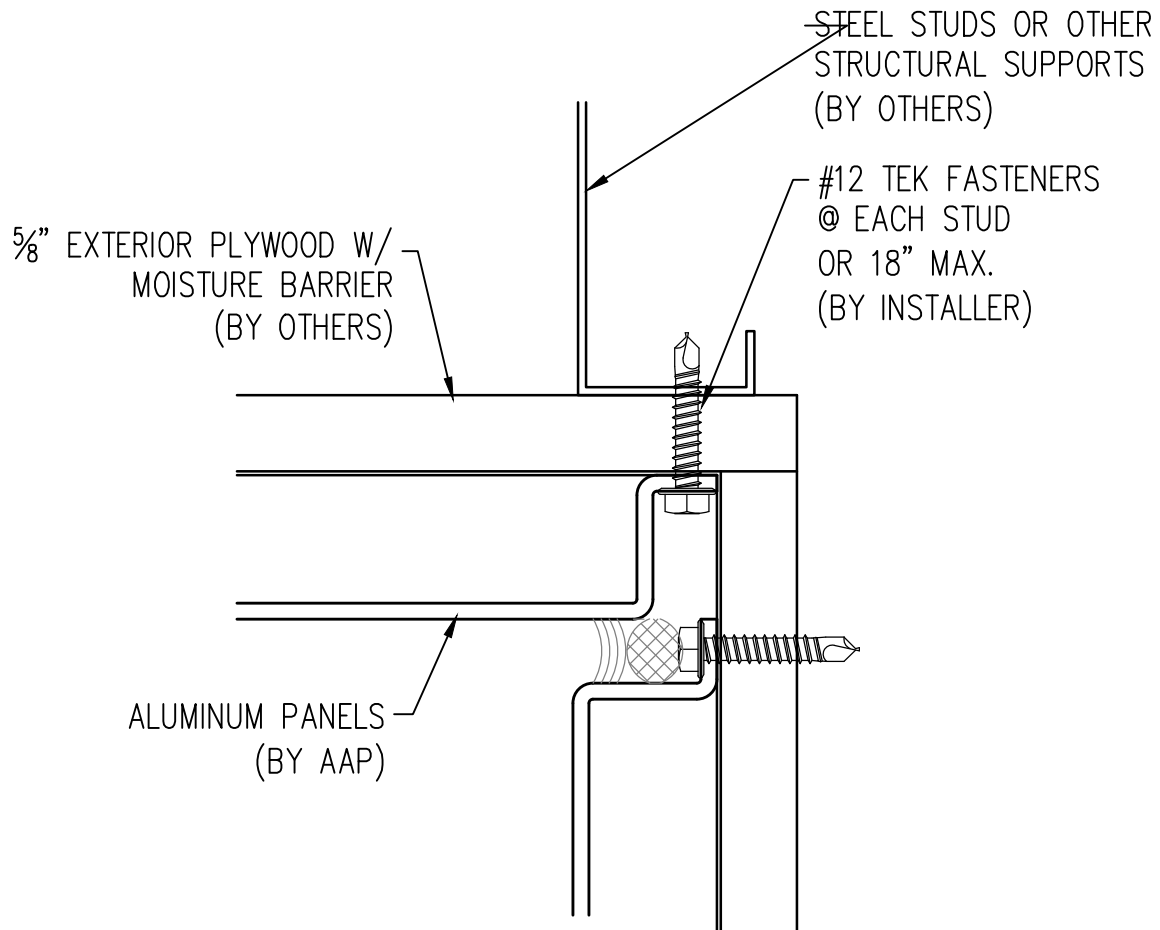

5
INSIDE CORNER

Abrams Architectural Products
7260 Delta Circle
Austell, GA 30168
Phone: 770.745.8728
Fax: 770.745.8839
www.abramssales.com

"WET-SEAL"
ALUMINUM PLATE
AAP-900

MARCH 2011