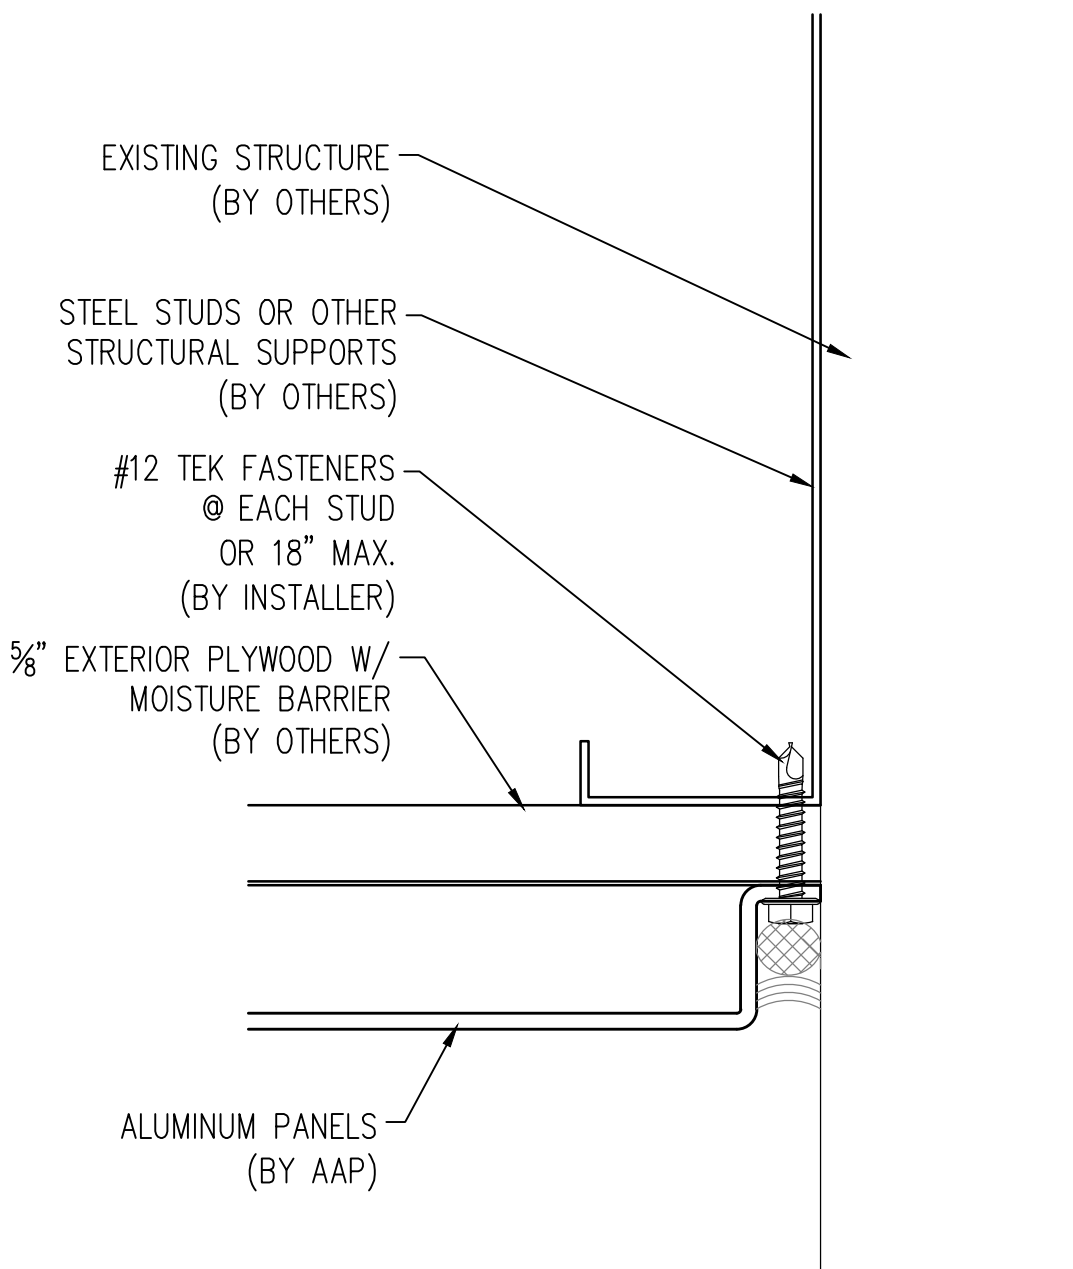

11
JAMB

Abrams Architectural Products
7260 Delta Circle
Austell, GA 30168
Phone: 770.745.8728
Fax: 770.745.8839
www.abramssales.com

"WET-SEAL"
ALUMINUM PLATE
AAP-900

MARCH 2011

11