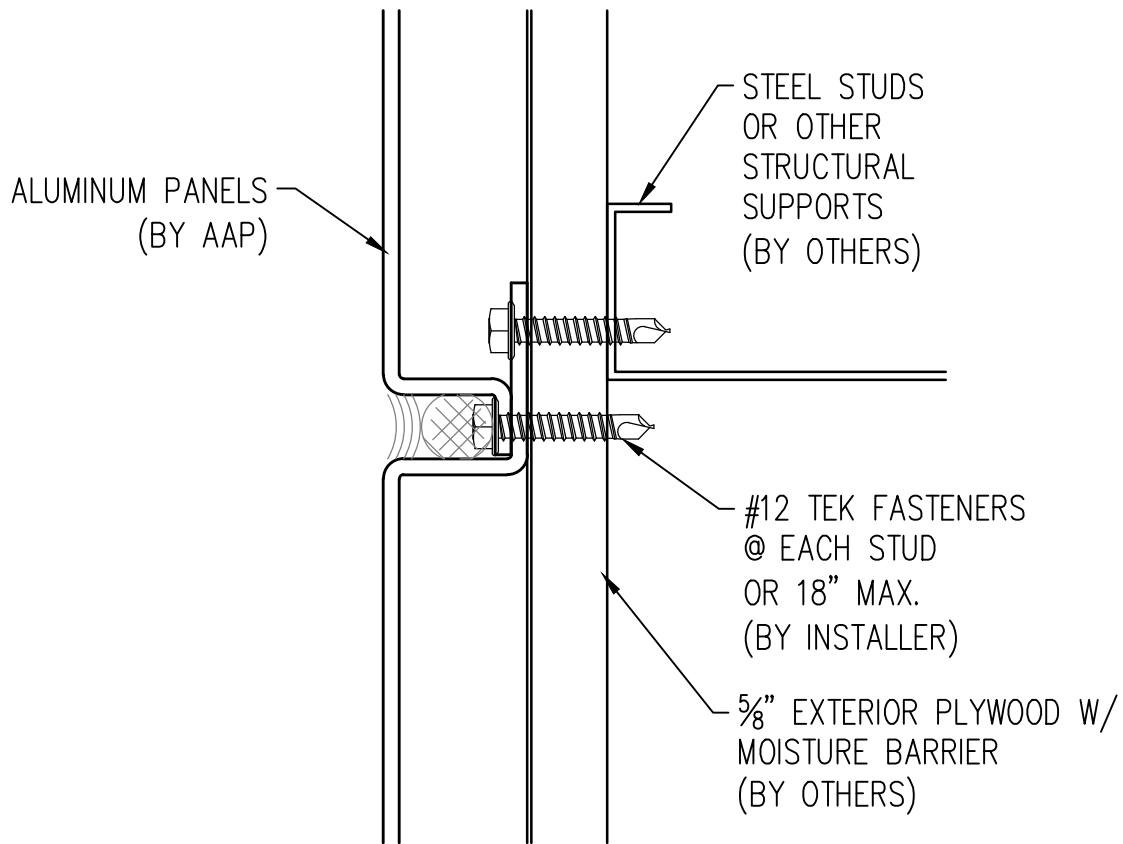

9

TYPICAL HORIZONTAL JOINT

Abrams Architectural Products
7260 Delta Circle
Austell, GA 30168
Phone: 770.745.8728
Fax: 770.745.8839
www.abramssales.com

"WET-SEAL"
ALUMINUM PLATE
AAP-900

MARCH 2011