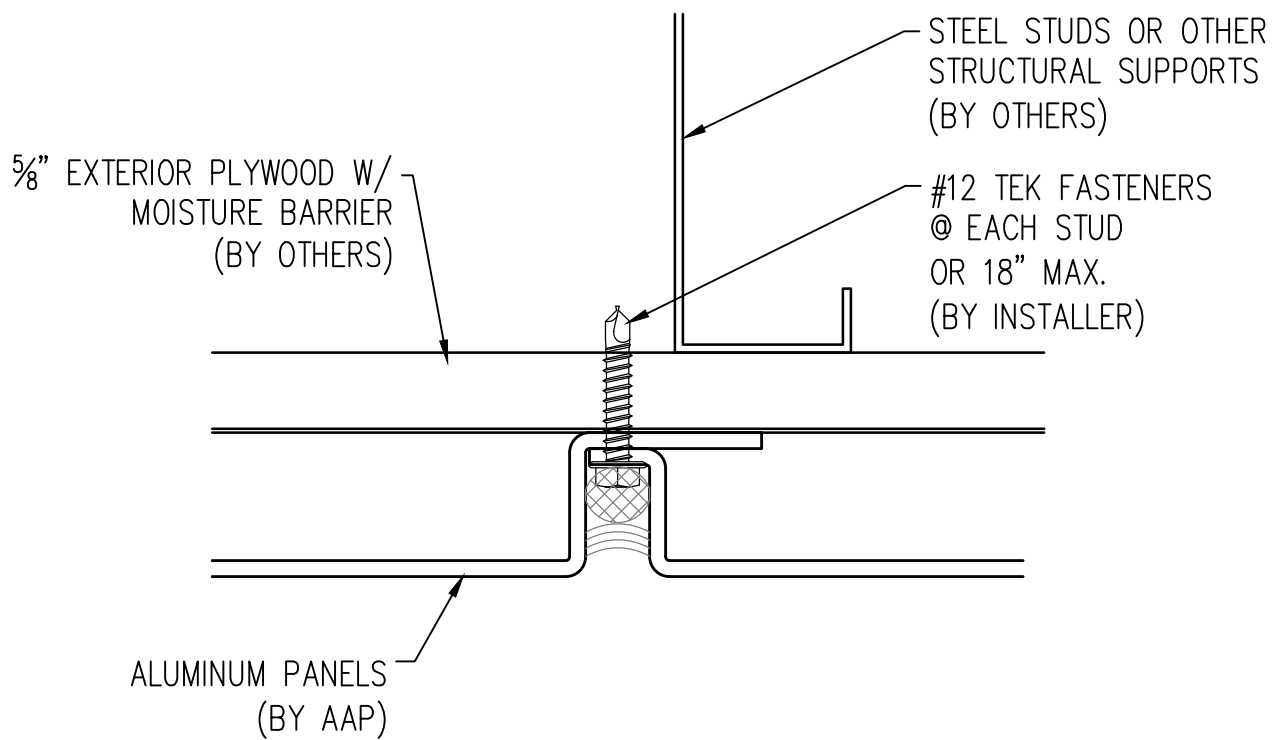

2

**TYPICAL VERTICAL JOINT**

Abrams Architectural Products  
7260 Delta Circle  
Austell, GA 30168  
Phone: 770.745.8728  
Fax: 770.745.8839  
www.abramssales.com

*"WET-SEAL"*  
*ALUMINUM PLATE*  
*AAP-900*