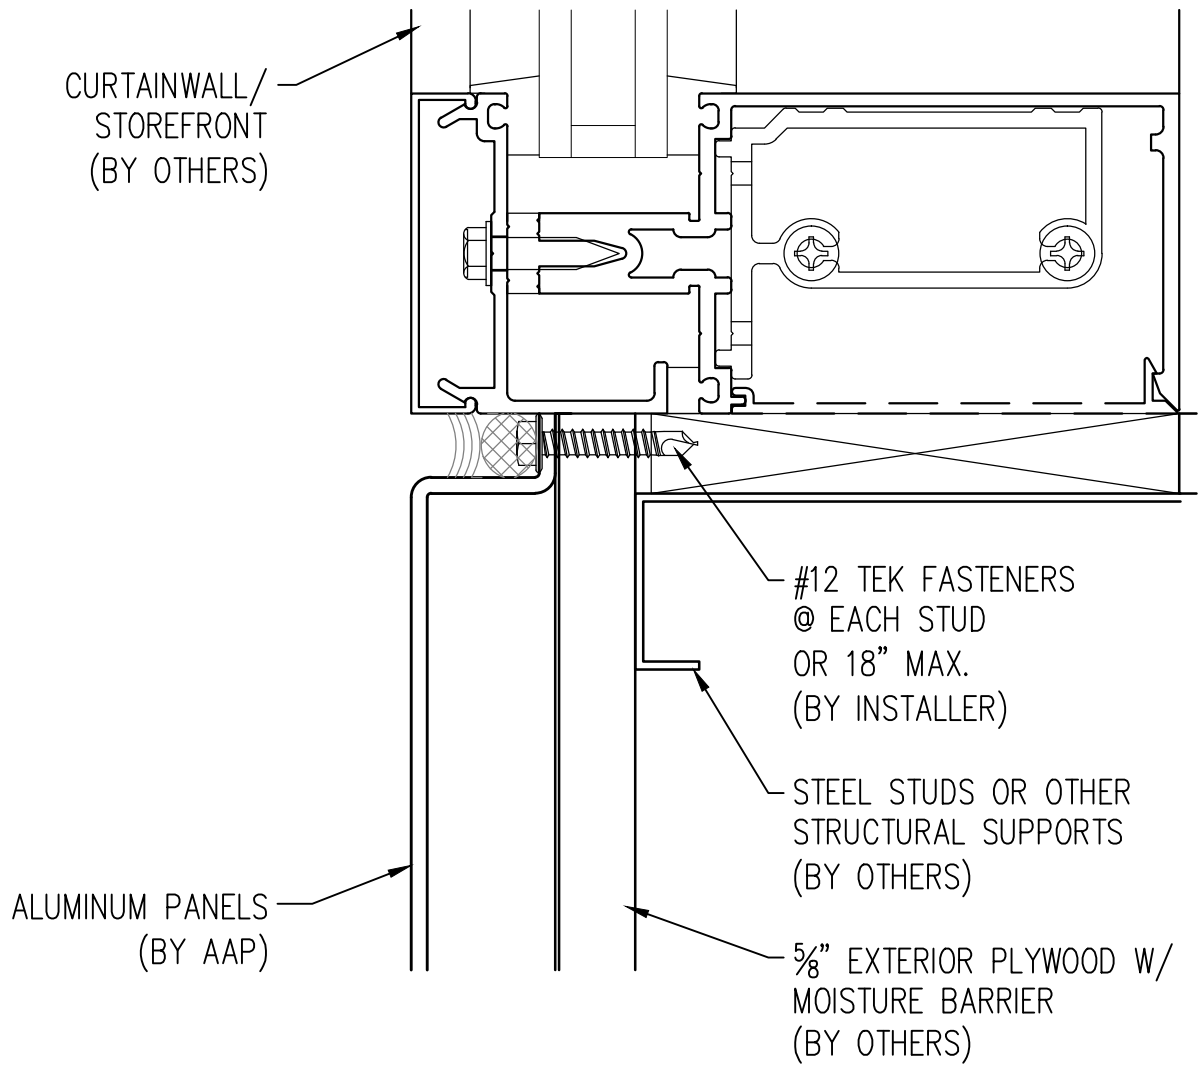

7
WINDOW SILL

Abrams Architectural Products
7260 Delta Circle
Austell, GA 30168
Phone: 770.745.8728
Fax: 770.745.8839
www.abramssales.com

"WET-SEAL"
ALUMINUM PLATE
AAP-900

MARCH 2011