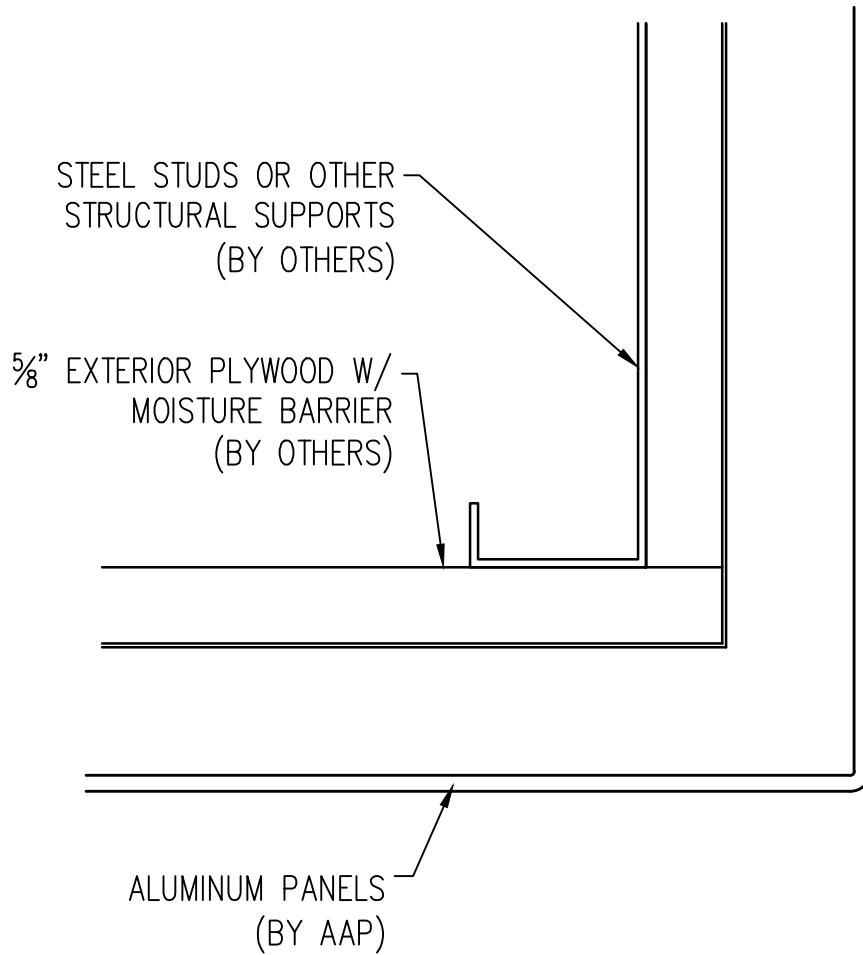

4
OUTSIDE CORNER

Abrams Architectural Products
7260 Delta Circle
Austell, GA 30168
Phone: 770.745.8728
Fax: 770.745.8839
www.abramssales.com

"WET-SEAL"
ALUMINUM PLATE
AAP-900

MARCH 2011