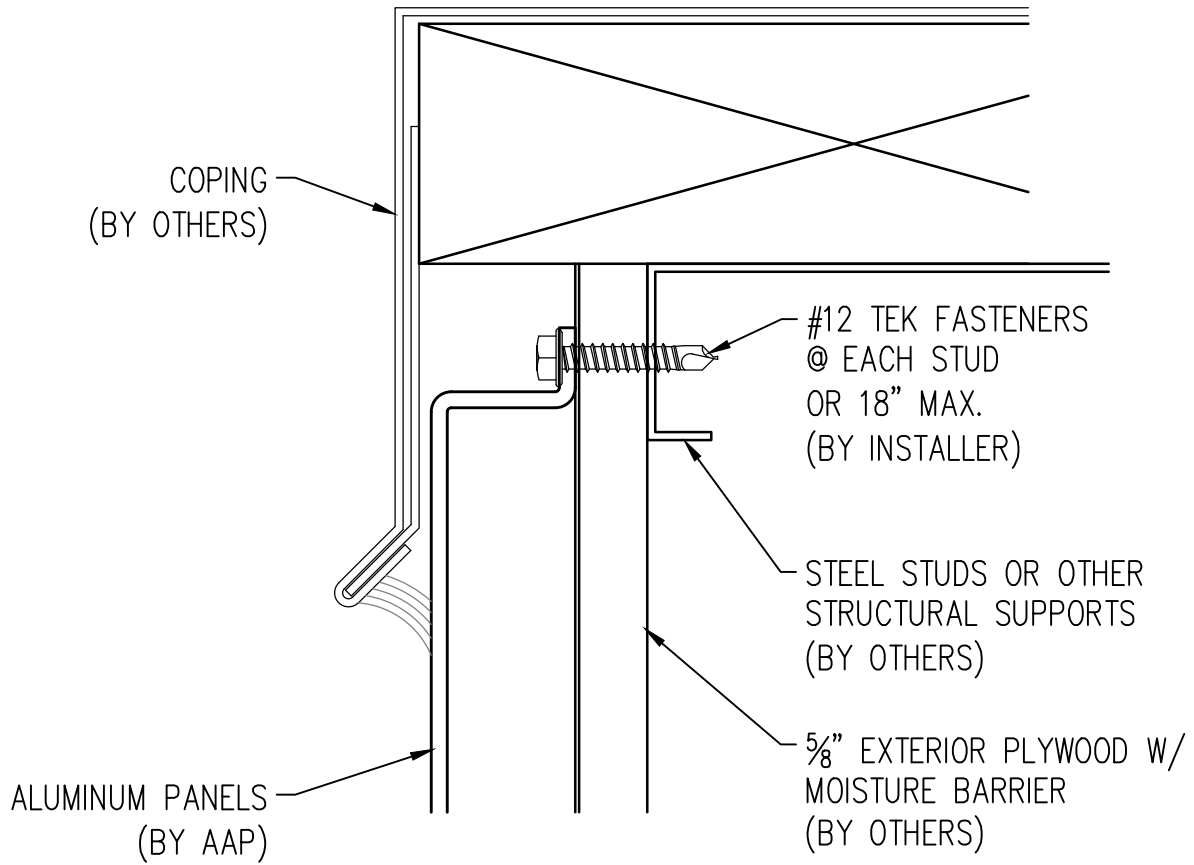

10
COPING

Abrams Architectural Products
7260 Delta Circle
Austell, GA 30168
Phone: 770.745.8728
Fax: 770.745.8839
www.abramssales.com

"WET-SEAL"
ALUMINUM PLATE
AAP-900

MARCH 2011

10