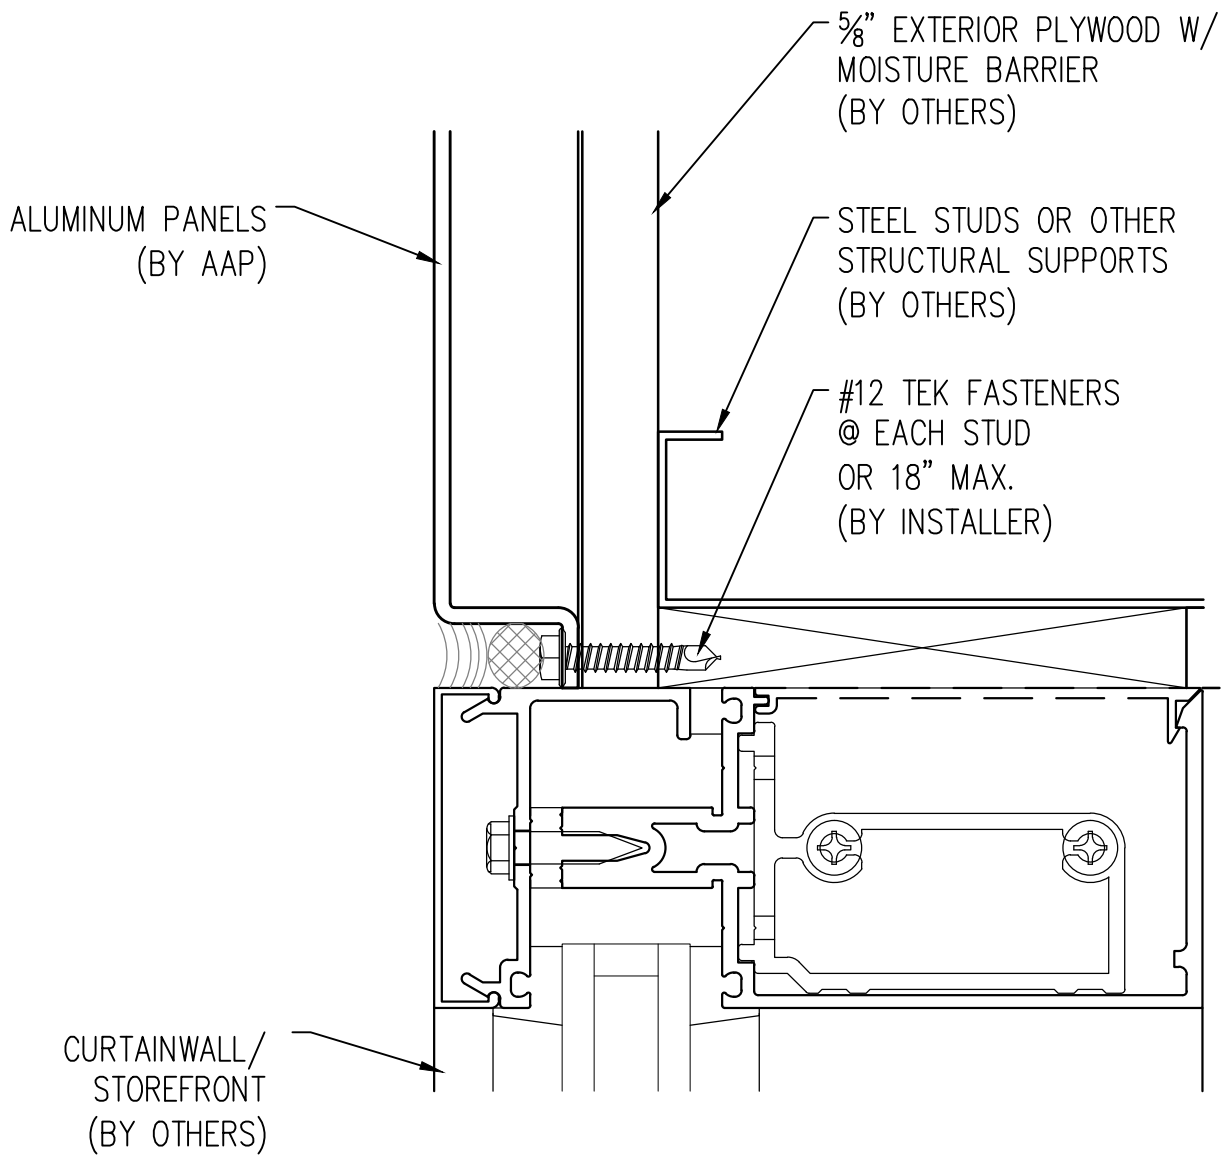

8

WINDOW HEAD

Abrams Architectural Products
7260 Delta Circle
Austell, GA 30168
Phone: 770.745.8728
Fax: 770.745.8839
www.abramssales.com

"WET-SEAL"
ALUMINUM PLATE
AAP-900

MARCH 2011

8