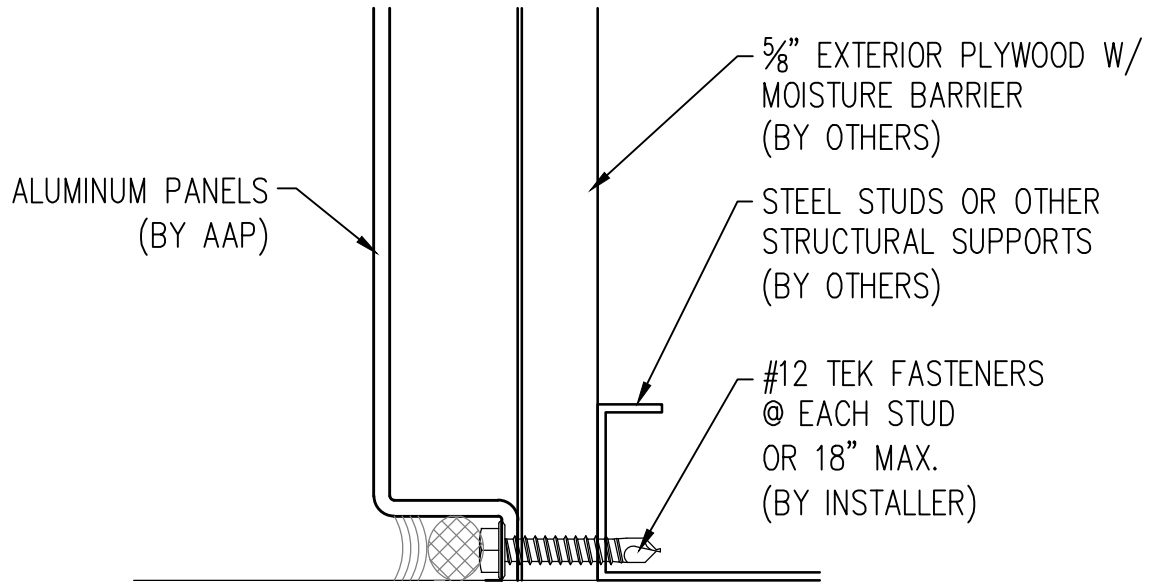

6
JAMB

Abrams Architectural Products
7260 Delta Circle
Austell, GA 30168
Phone: 770.745.8728
Fax: 770.745.8839
www.abramssales.com

"WET-SEAL"
ALUMINUM PLATE
AAP-900

MARCH 2011