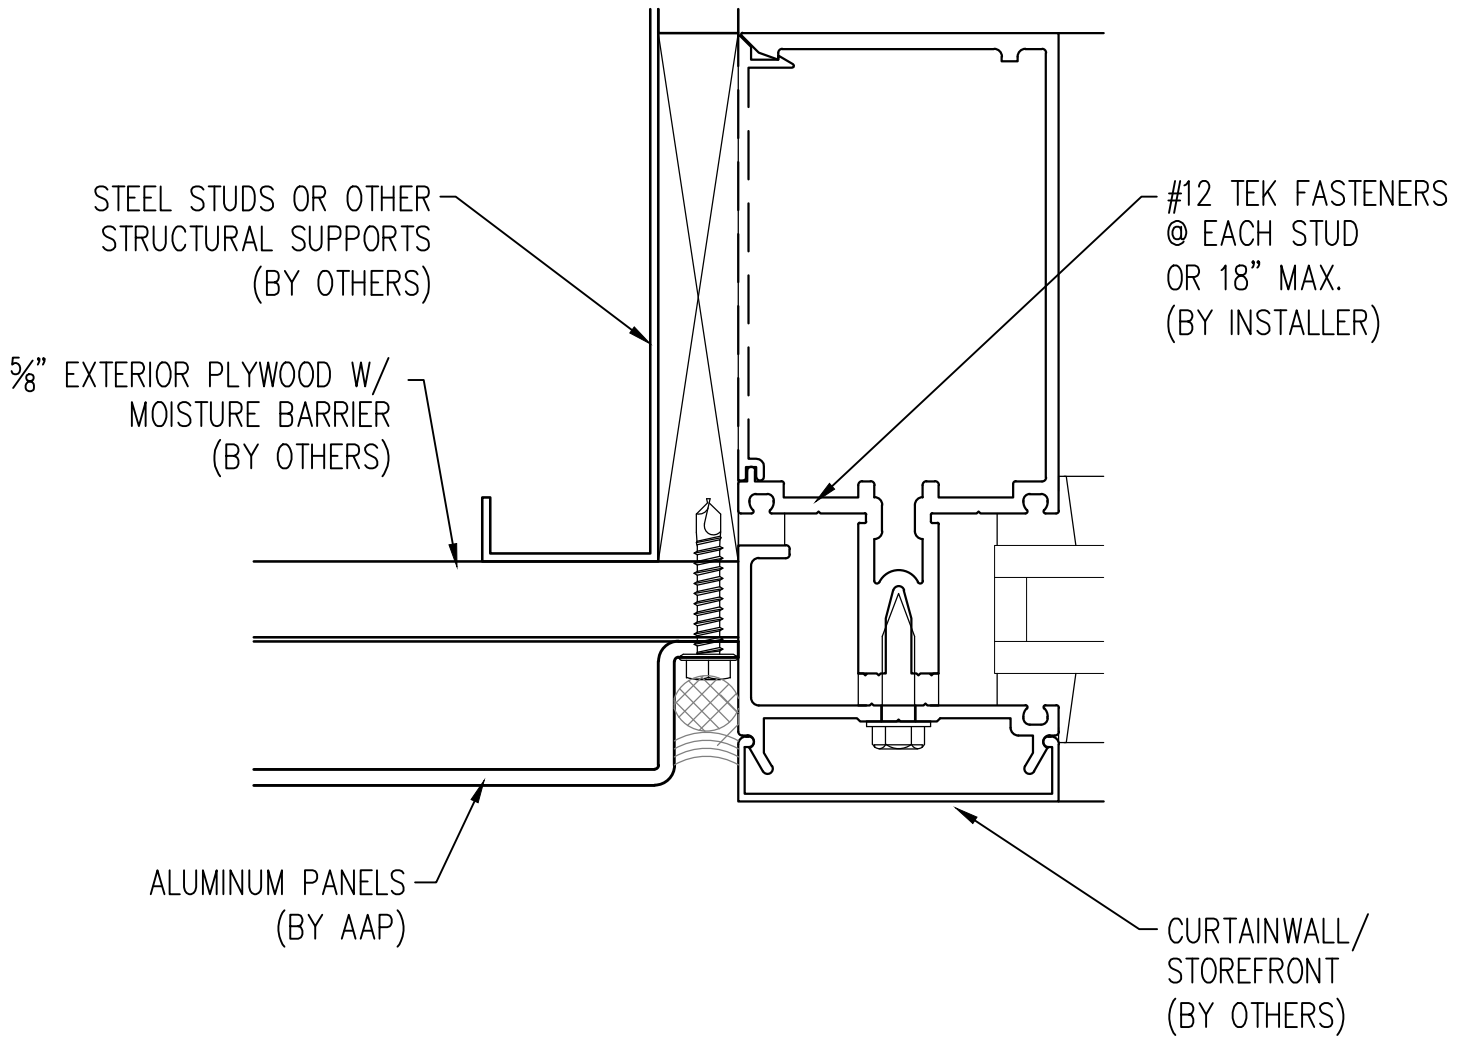

3
WINDOW JAMB

Abrams Architectural Products
7260 Delta Circle
Austell, GA 30168
Phone: 770.745.8728
Fax: 770.745.8839
www.abramssales.com

"WET-SEAL"
ALUMINUM PLATE
AAP-900

MARCH 2011