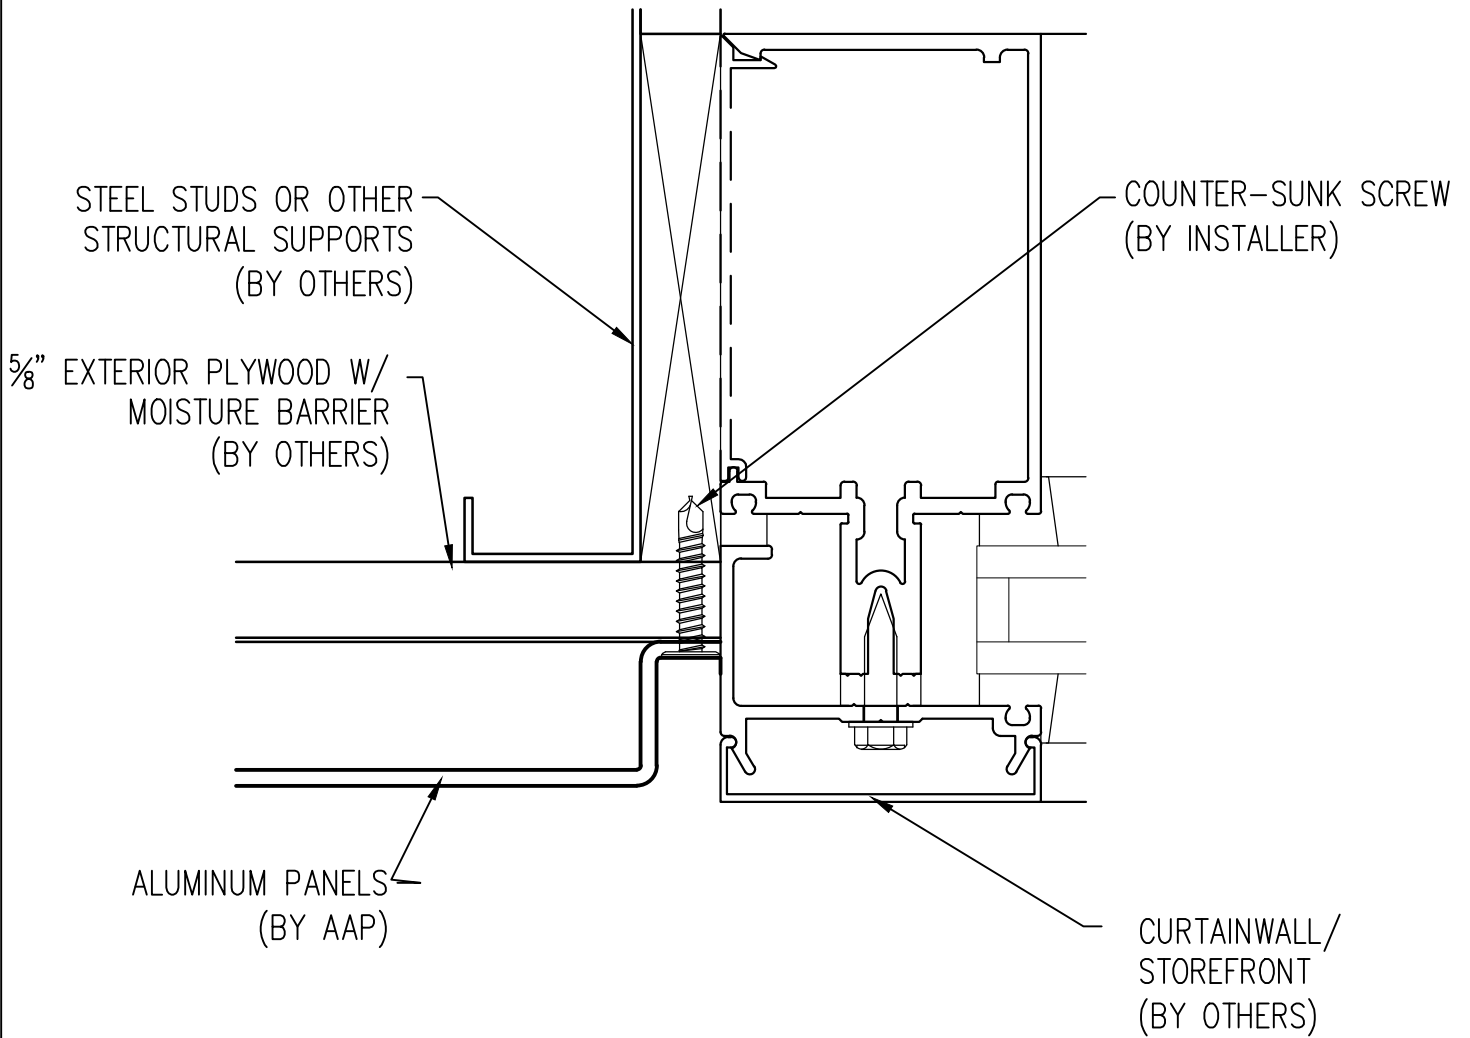

3
WINDOW JAMB

Abrams Architectural Products
7260 Delta Circle
Austell, GA 30168
Phone: 770.745.8728
Fax: 770.745.8839
www.abramssales.com

"RAIN SCREEN"
ALUMINUM PLATE
AAP-950

MARCH 2011