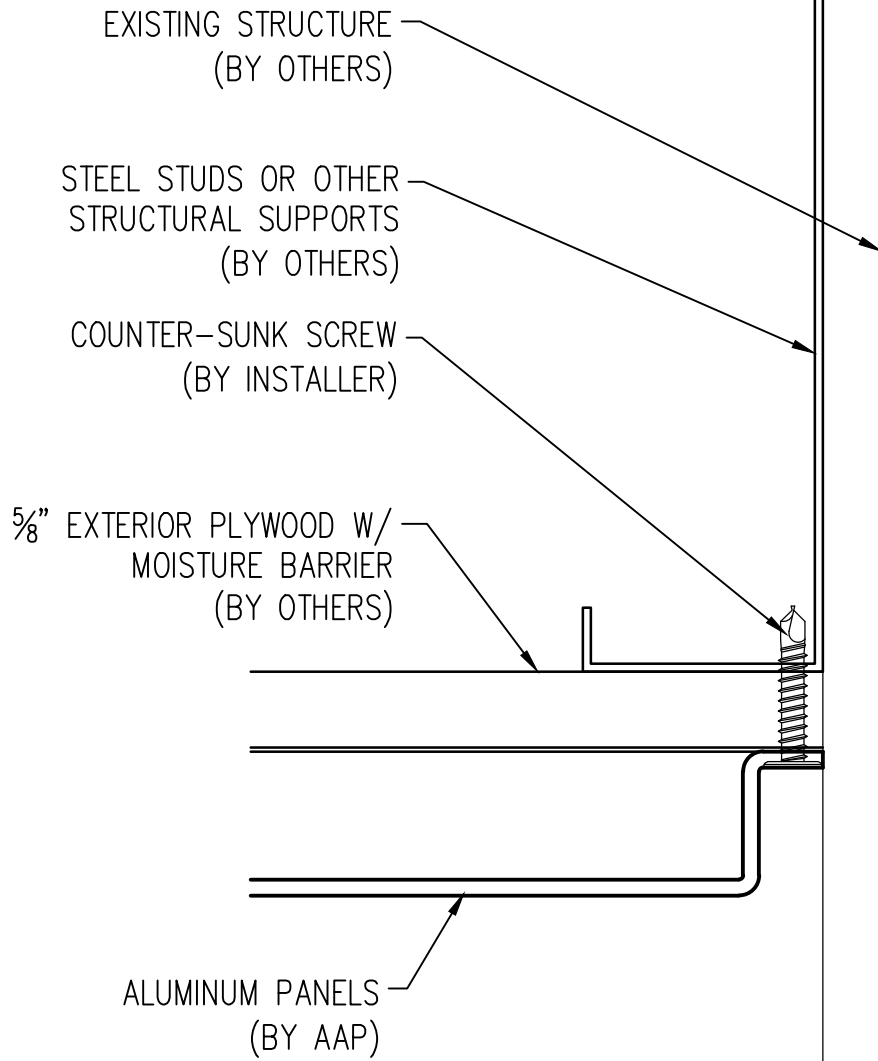

9

10
COPING

Abrams Architectural Products
7260 Delta Circle
Austell, GA 30168
Phone: 770.745.8728
Fax: 770.745.8839
www.abramssales.com

"RAIN SCREEN"
ALUMINUM PLATE
AAP-950

MARCH 2011

10

11
JAMB

Abrams Architectural Products
7260 Delta Circle
Austell, GA 30168
Phone: 770.745.8728
Fax: 770.745.8839
www.abramssales.com

"RAIN SCREEN"
ALUMINUM PLATE
AAP-950

MARCH 2011

11