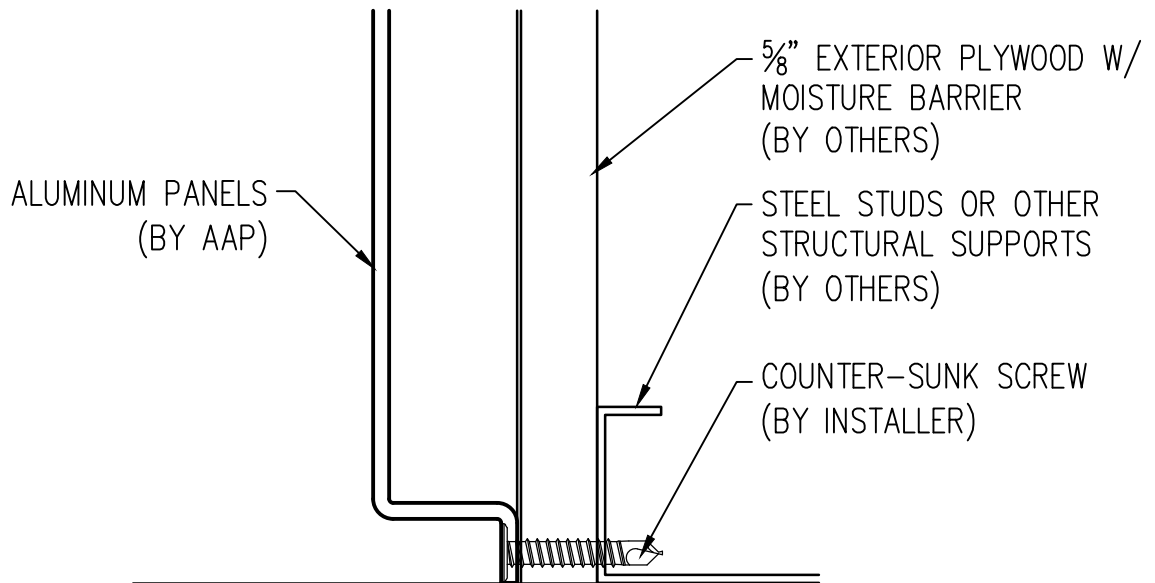

MARCH 2011

5
INSIDE CORNER

Abrams Architectural Products
7260 Delta Circle
Austell, GA 30168
Phone: 770.745.8728
Fax: 770.745.8839
www.abramssales.com

"RAIN SCREEN"
ALUMINUM PLATE
AAP-950

MARCH 2011

6
JAMB