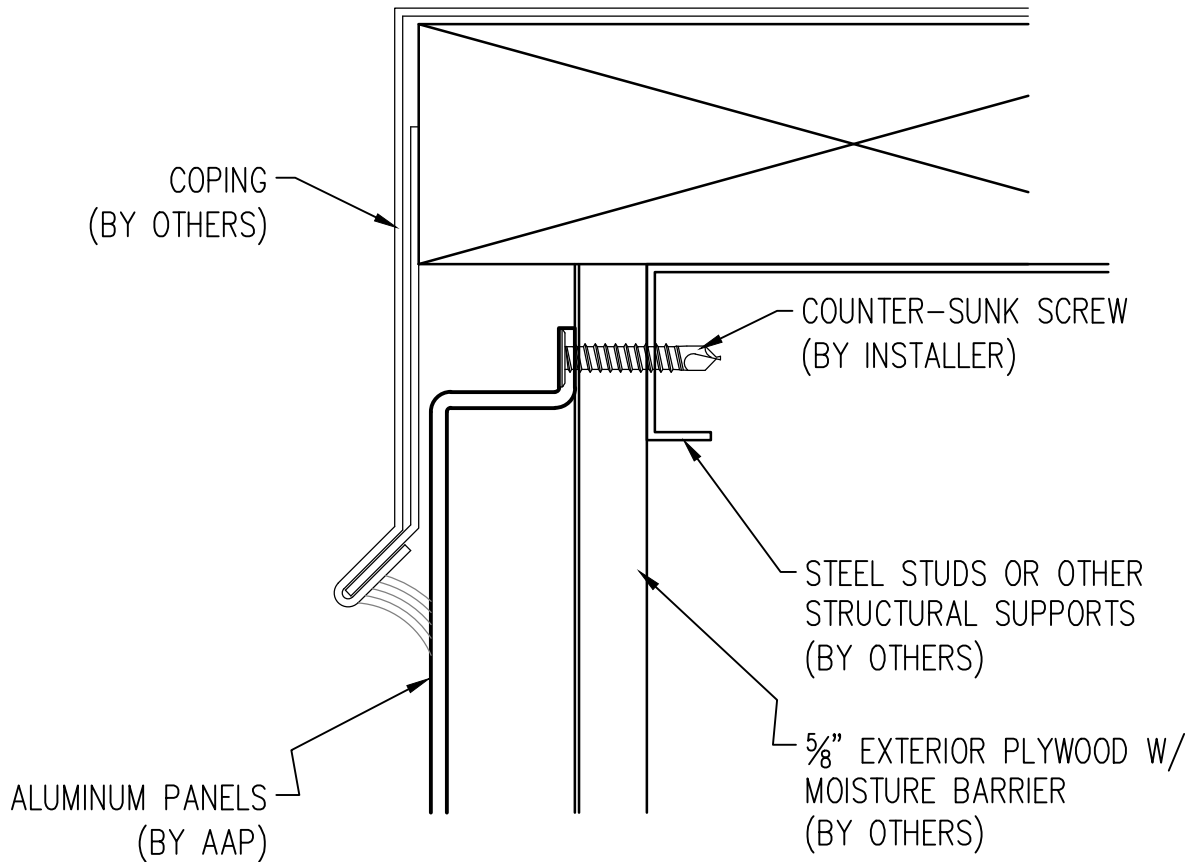

10
COPING

Abrams Architectural Products
7260 Delta Circle
Austell, GA 30168
Phone: 770.745.8728
Fax: 770.745.8839
www.abramssales.com

"RAIN SCREEN"
ALUMINUM PLATE
AAP-950

MARCH 2011

10