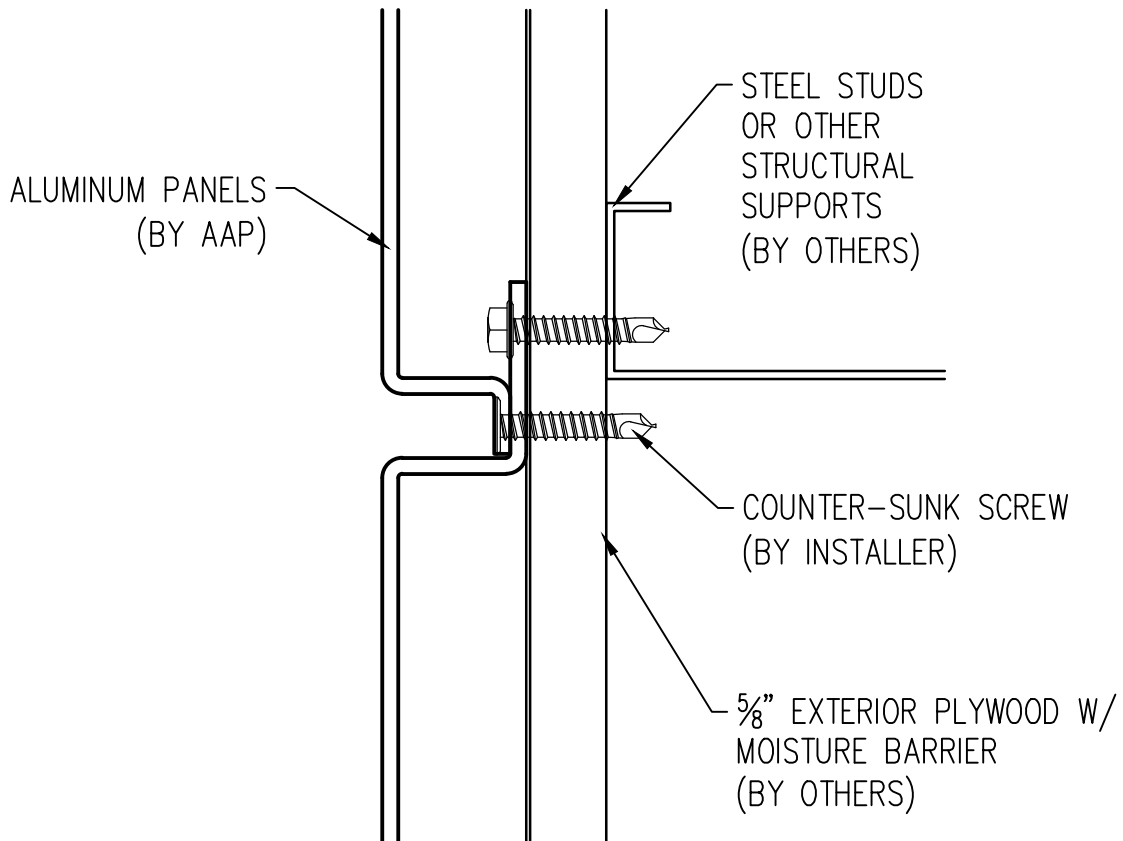

9

TYPICAL HORIZONTAL JOINT

Abrams Architectural Products
7260 Delta Circle
Austell, GA 30168
Phone: 770.745.8728
Fax: 770.745.8839
www.abramssales.com

*"RAIN SCREEN"
ALUMINUM PLATE
AAP-950*

MARCH 2011

9