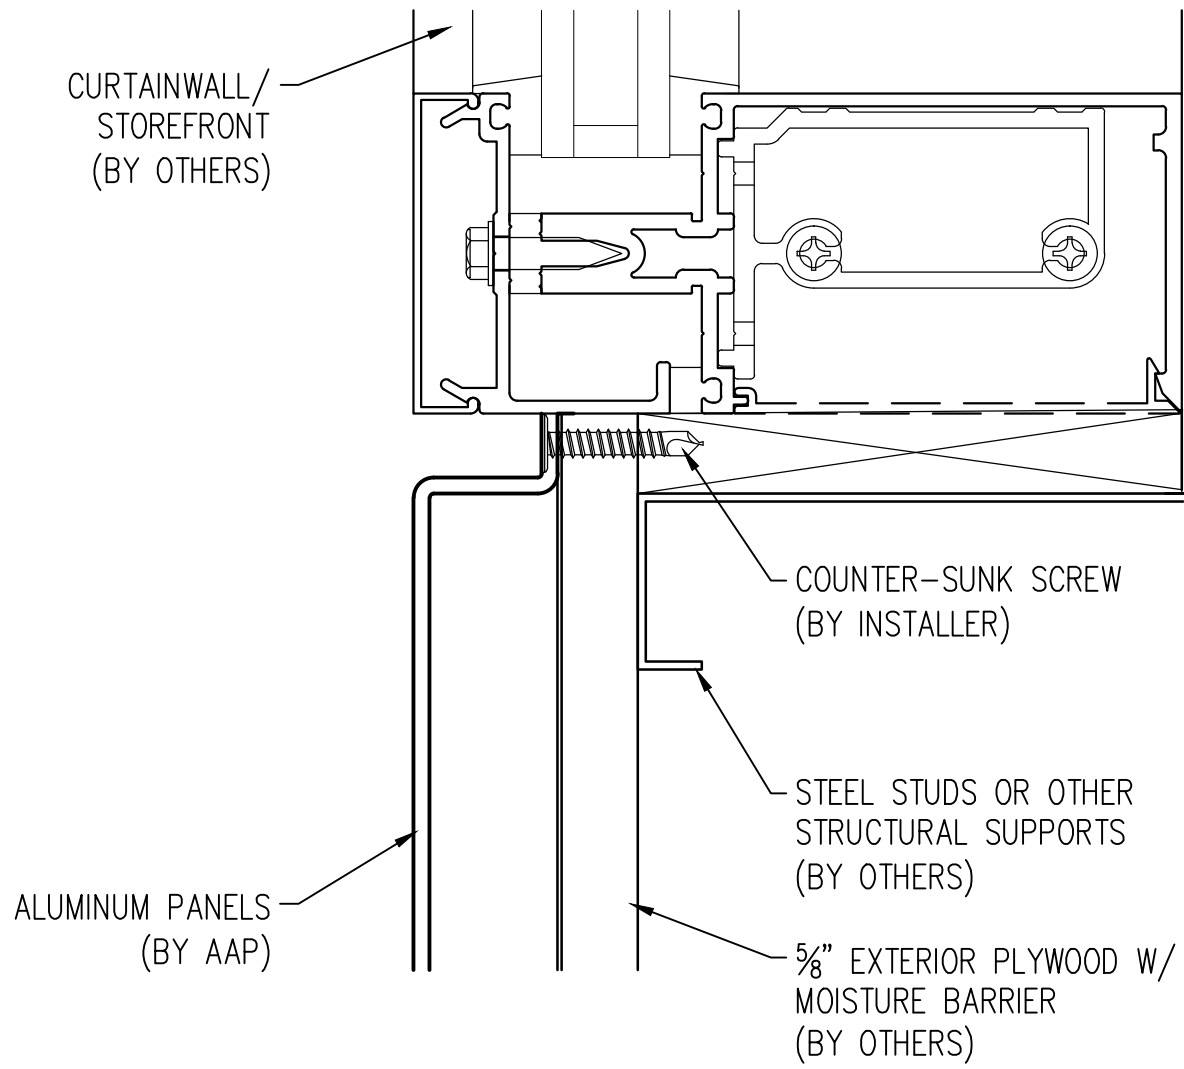

7
WINDOW SILL

Abrams Architectural Products
7260 Delta Circle
Austell, GA 30168
Phone: 770.745.8728
Fax: 770.745.8839
www.abramssales.com

"RAIN SCREEN"
ALUMINUM PLATE
AAP-950

MARCH 2011

7