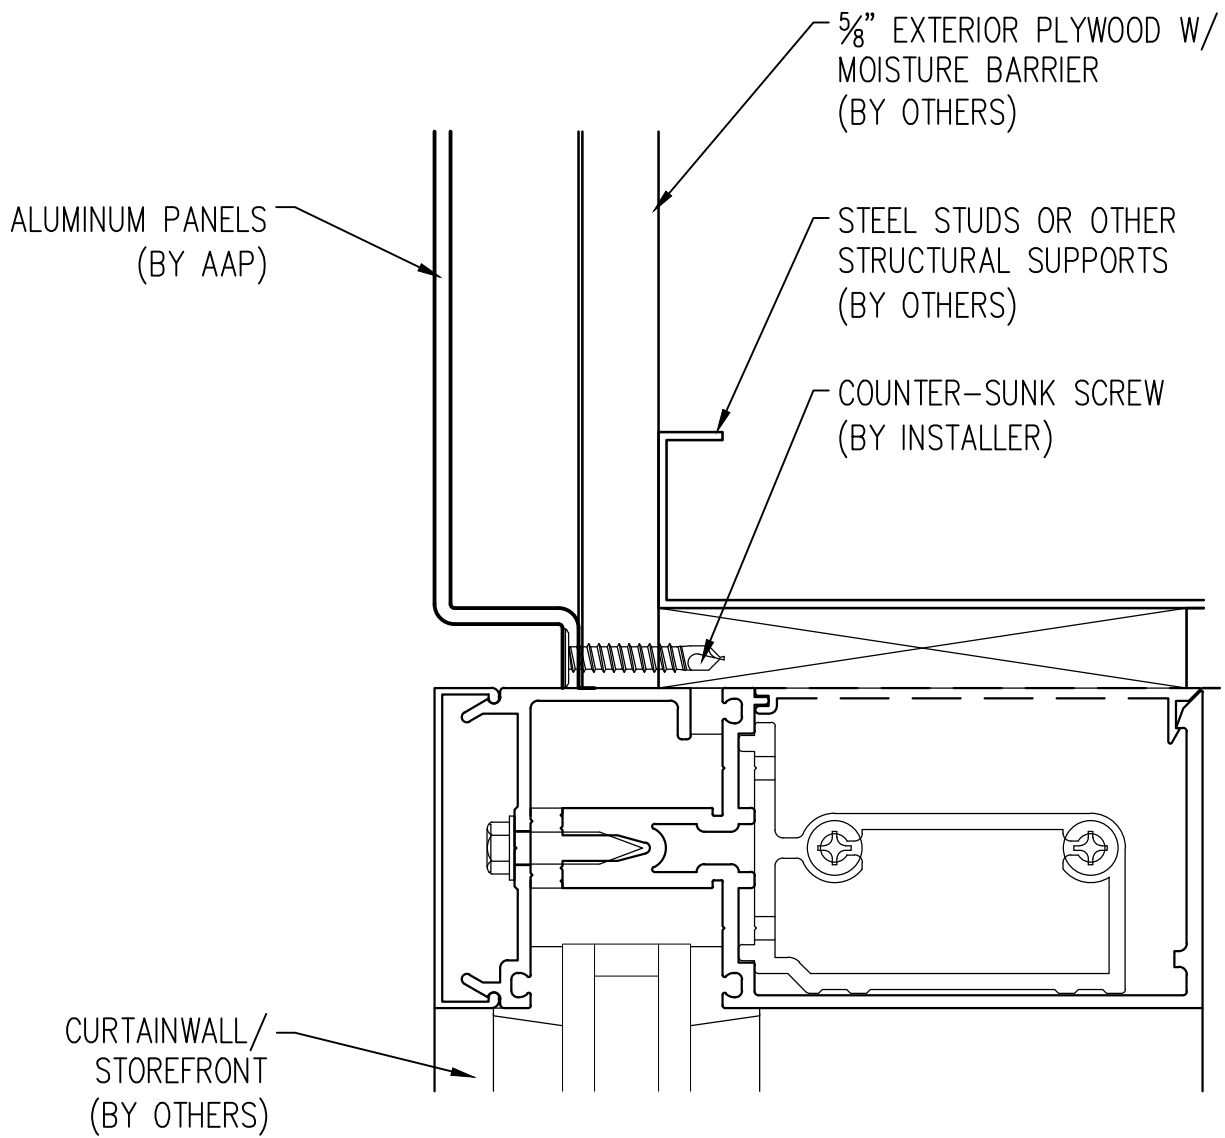

8

WINDOW HEAD

Abrams Architectural Products
7260 Delta Circle
Austell, GA 30168
Phone: 770.745.8728
Fax: 770.745.8839
www.abramssales.com

"RAIN SCREEN"
ALUMINUM PLATE
AAP-950

MARCH 2011

8