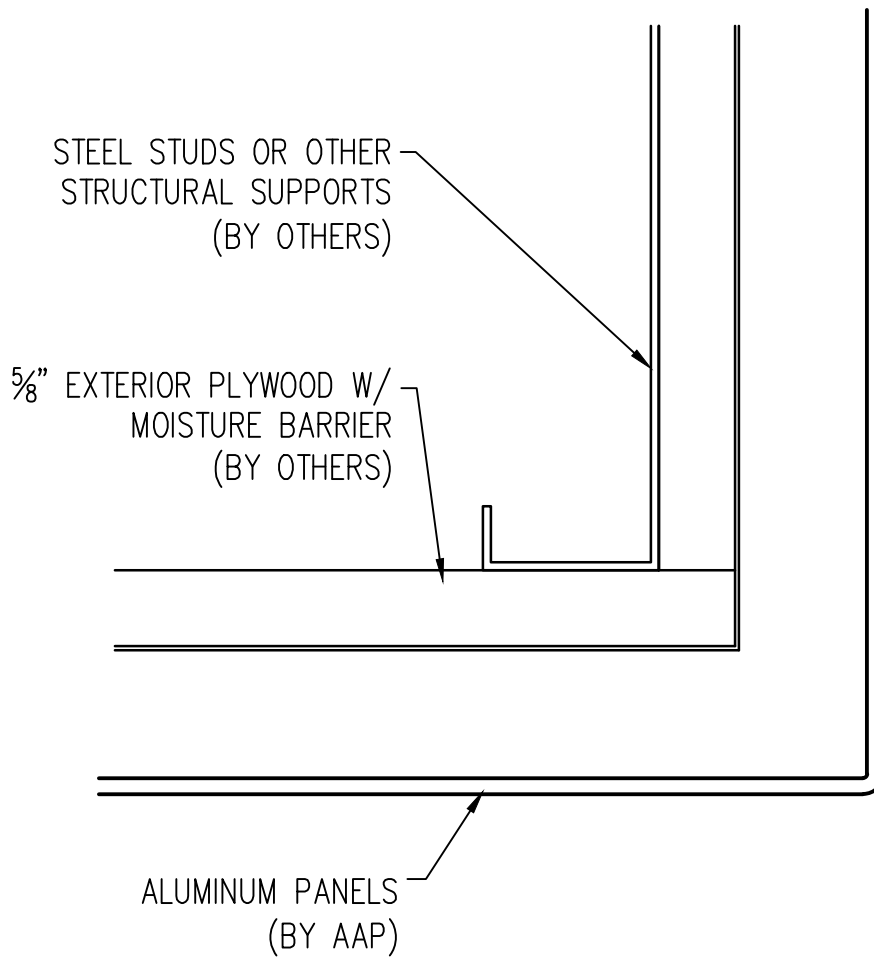

"RAIN SCREEN"
ALUMINUM PLATE
AAP-950

MARCH 2011

4
OUTSIDE CORNER

Abrams Architectural Products
7260 Delta Circle
Austell, GA 30168
Phone: 770.745.8728
Fax: 770.745.8839
www.abramssales.com

"RAIN SCREEN"
ALUMINUM PLATE
AAP-950