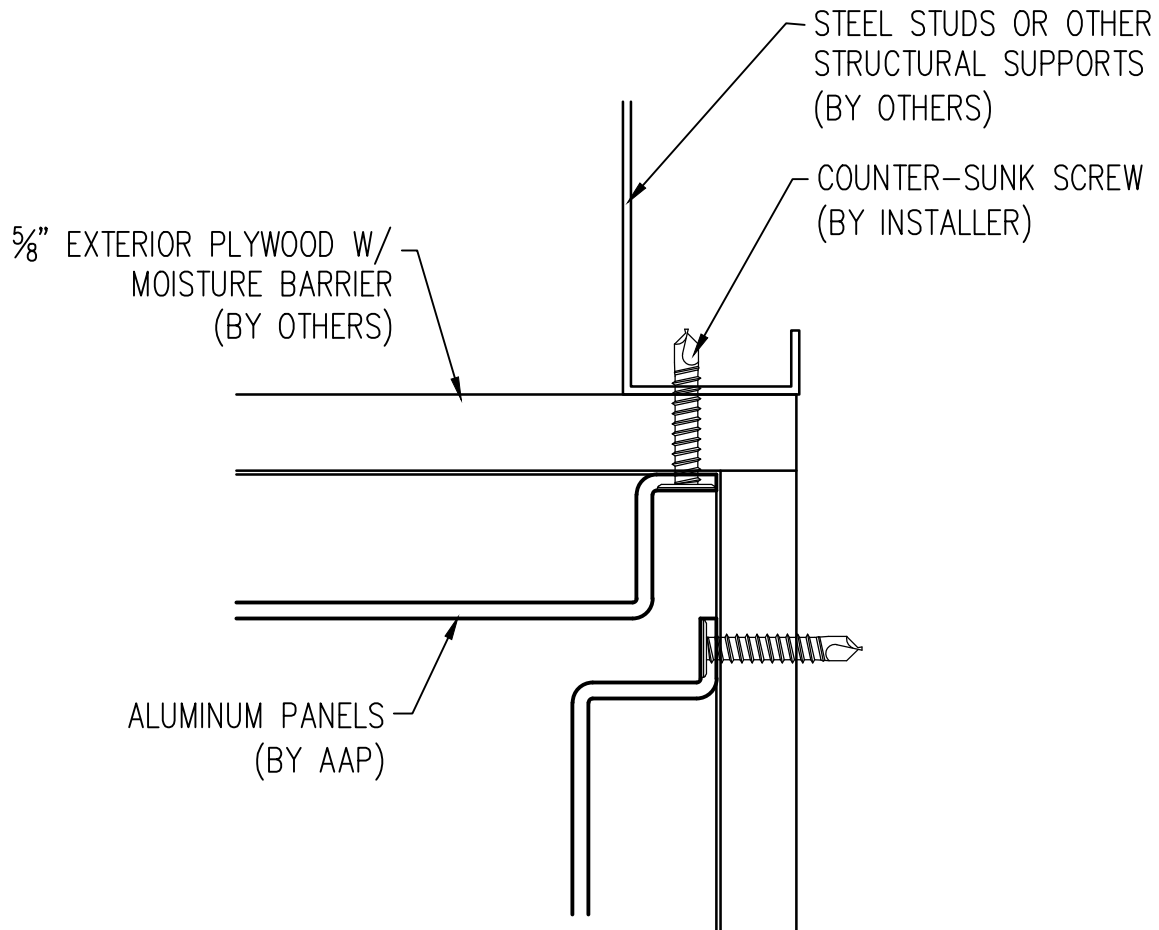

5
INSIDE CORNER

Abrams Architectural Products
7260 Delta Circle
Austell, GA 30168
Phone: 770.745.8728
Fax: 770.745.8839
www.abramssales.com

"RAIN SCREEN"
ALUMINUM PLATE
AAP-950

MARCH 2011