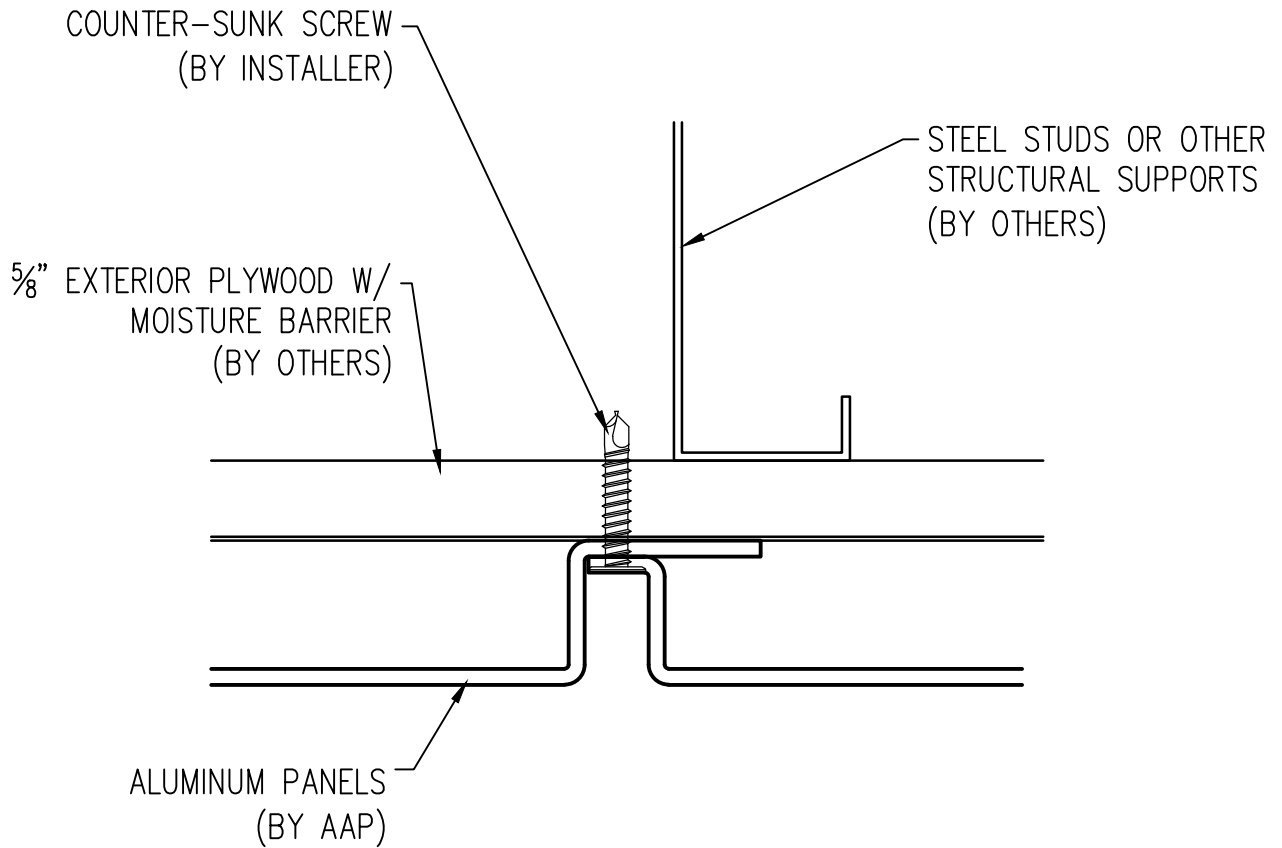

1
ELEVATION

Abrams Architectural Products
7260 Delta Circle
Austell, GA 30168
Phone: 770.745.8728
Fax: 770.745.8839
www.abramssales.com

"RAIN SCREEN"
ALUMINUM PLATE
AAP-950

MARCH 2011

2

TYPICAL VERTICAL JOINT