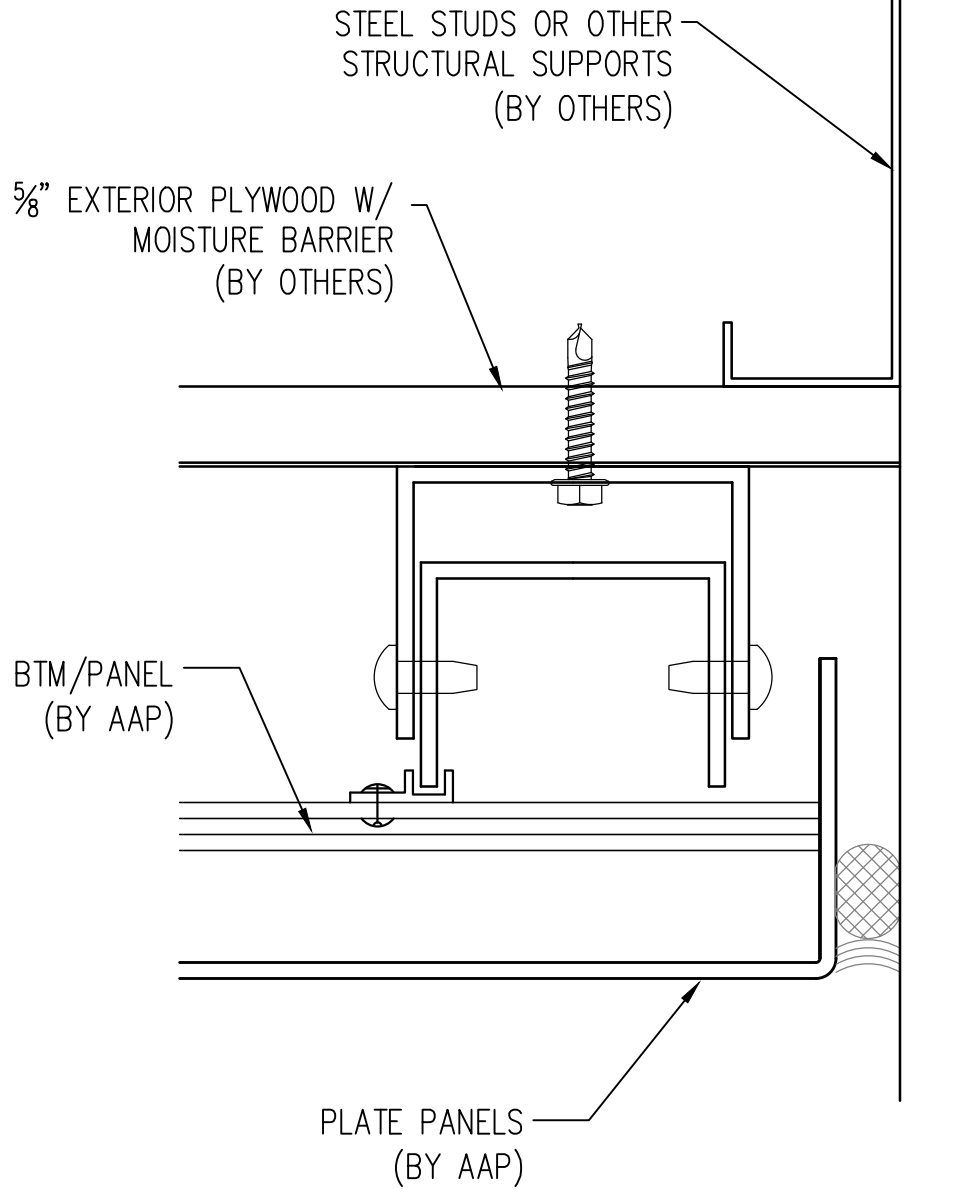

"EURO-PLATE"
ALUMINUM PLATE
AAP-965

MARCH 2011

11
JAMB

Abrams Architectural Products
7260 Delta Circle
Austell, GA 30168
Phone: 770.745.8728
Fax: 770.745.8839
www.abramssales.com

"EURO-PLATE"
ALUMINUM PLATE
AAP-965