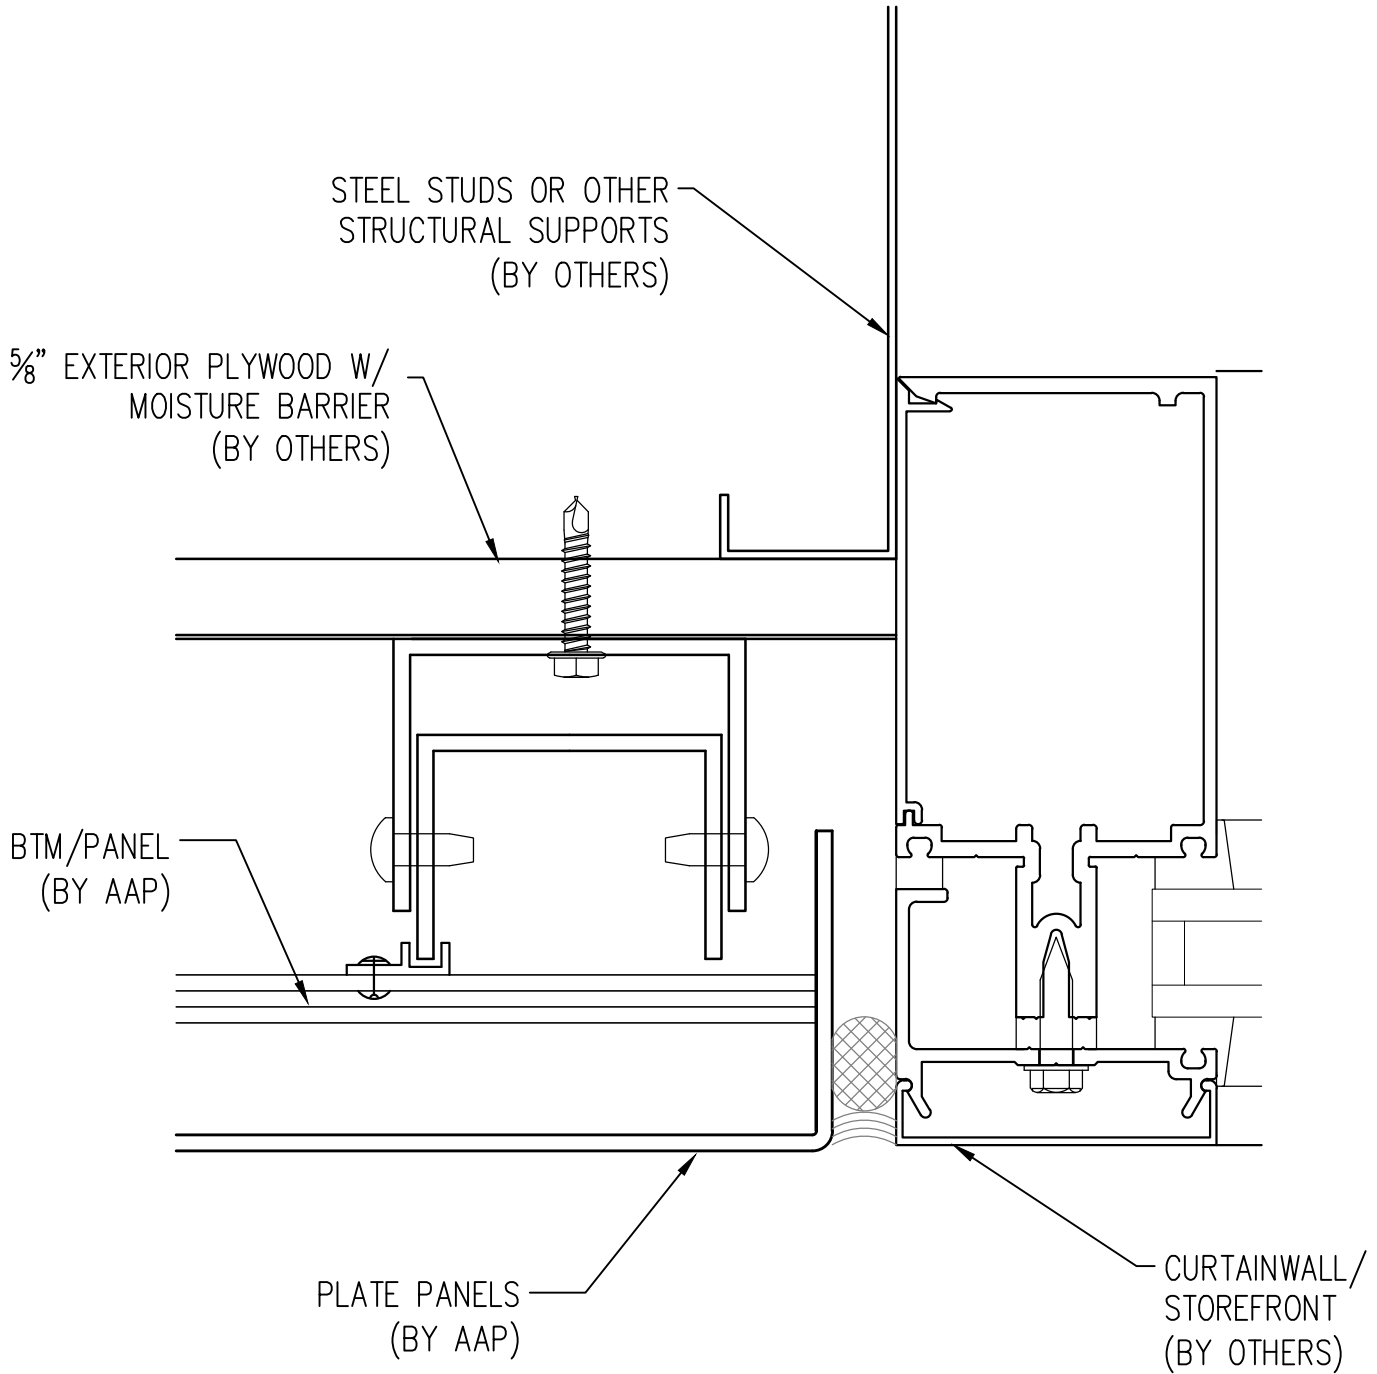

3
WINDOW JAMB

Abrams Architectural Products
7260 Delta Circle
Austell, GA 30168
Phone: 770.745.8728
Fax: 770.745.8839
www.abramssales.com

"EURO-PLATE"
ALUMINUM PLATE
AAP-965

MARCH 2011