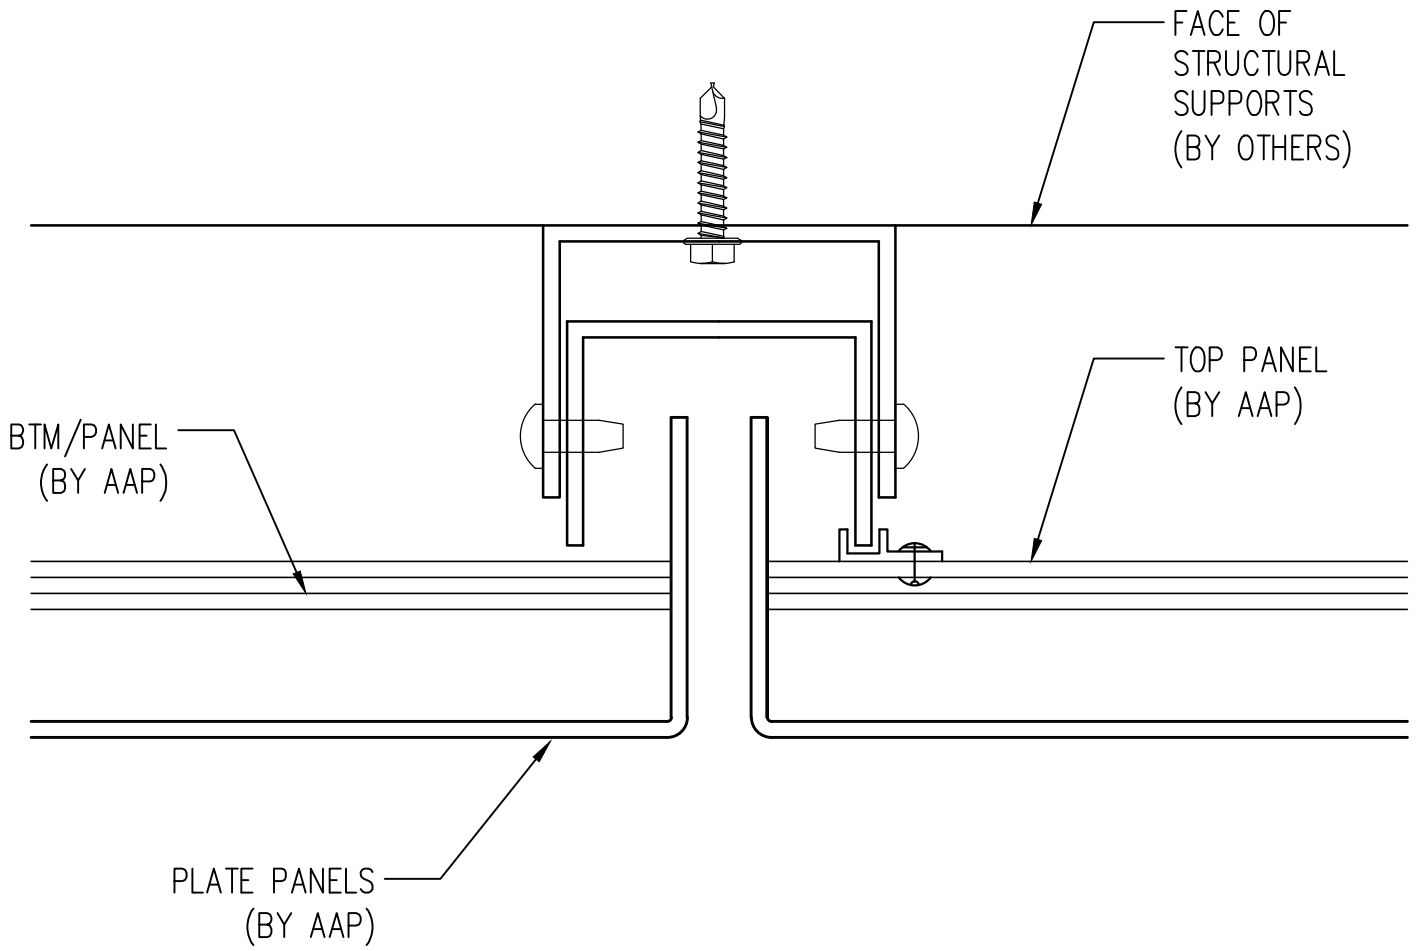

1
ELEVATION

Abrams Architectural Products
7260 Delta Circle
Austell, GA 30168
Phone: 770.745.8728
Fax: 770.745.8839
www.abramssales.com

"EURO-PLATE"
ALUMINUM PLATE
AAP-965

MARCH 2011

2

TYPICAL VERTICAL JOINT