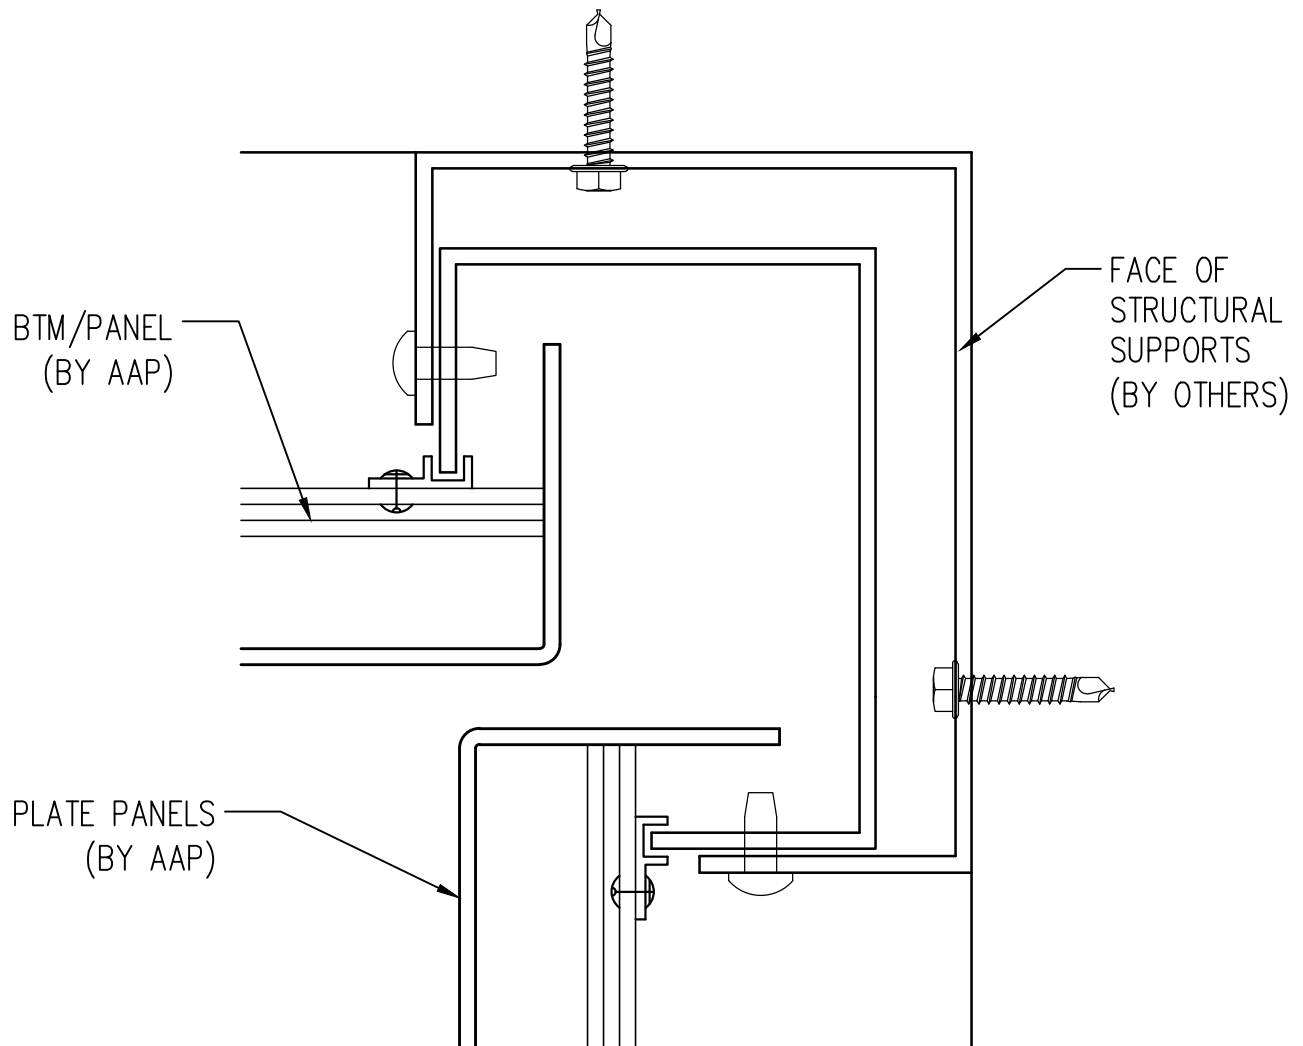

MARCH 2011

4
OUTSIDE CORNER

Abrams Architectural Products
 7260 Delta Circle
 Austell, GA 30168
 Phone: 770.745.8728
 Fax: 770.745.8839
 www.abramssales.com

"EURO-PLATE"
ALUMINUM PLATE
AAP-965

MARCH 2011

5
INSIDE CORNER