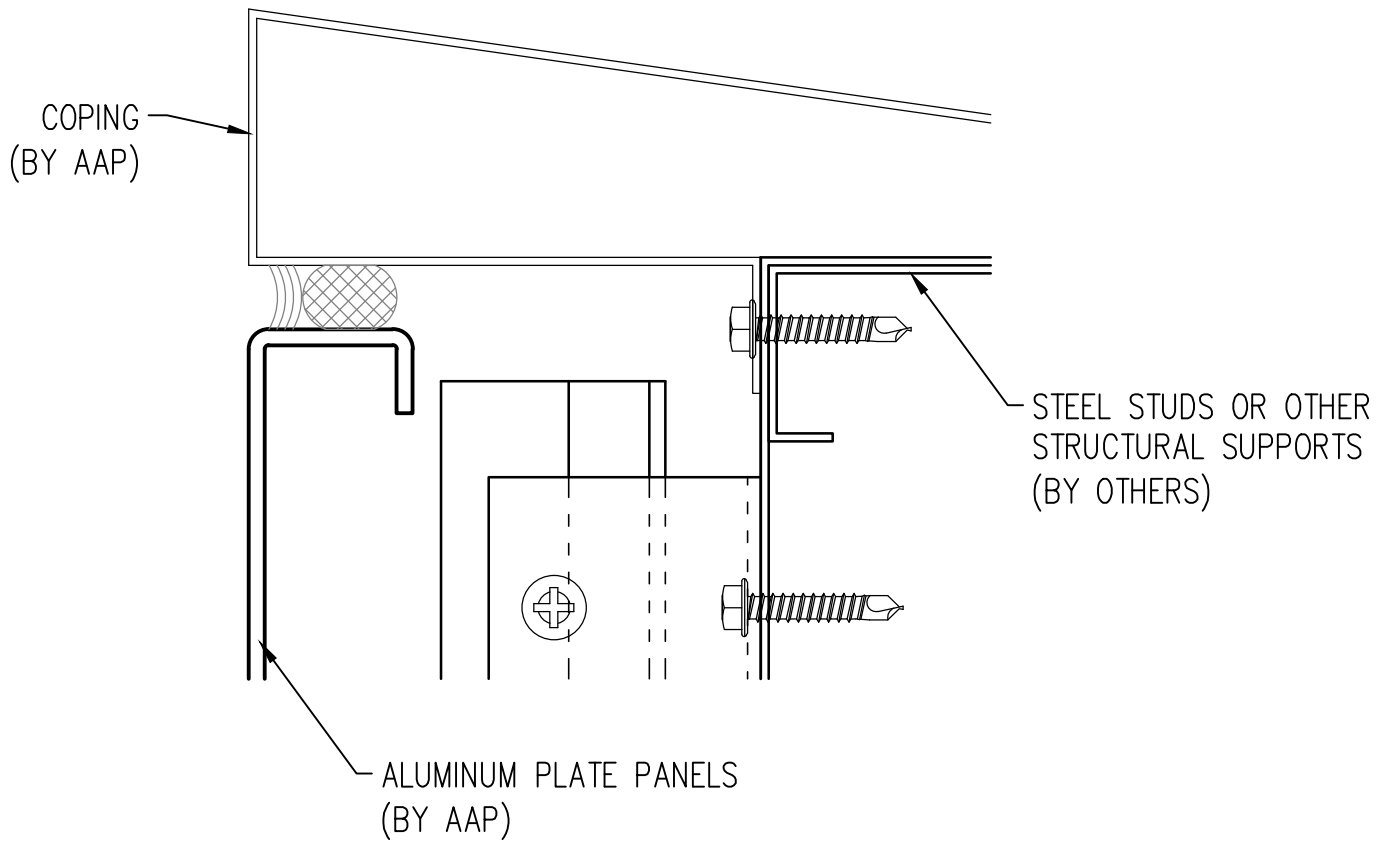

10
COPING

Abrams Architectural Products
7260 Delta Circle
Austell, GA 30168
Phone: 770.745.8728
Fax: 770.745.8839
www.abramssales.com

"EURO-PLATE"
ALUMINUM PLATE
AAP-965

MARCH 2011