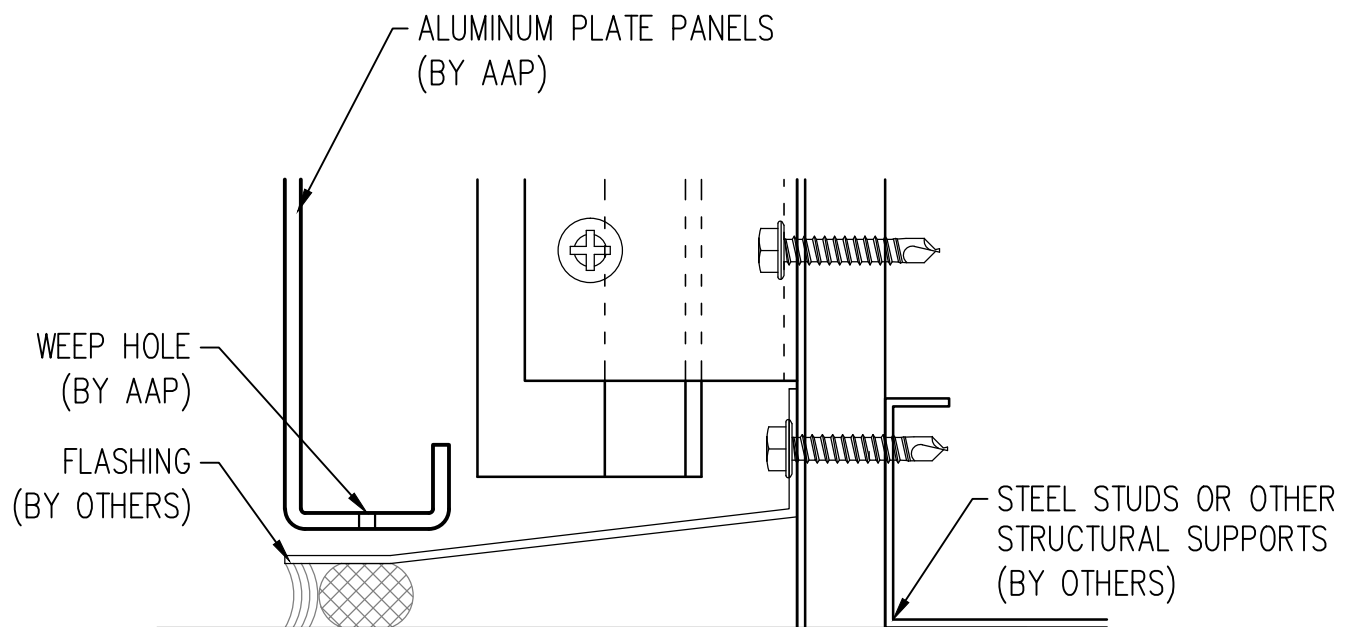

6
JAMB

Abrams Architectural Products
7260 Delta Circle
Austell, GA 30168
Phone: 770.745.8728
Fax: 770.745.8839
www.abramssales.com

"EURO-PLATE"
ALUMINUM PLATE
AAP-965

MARCH 2011