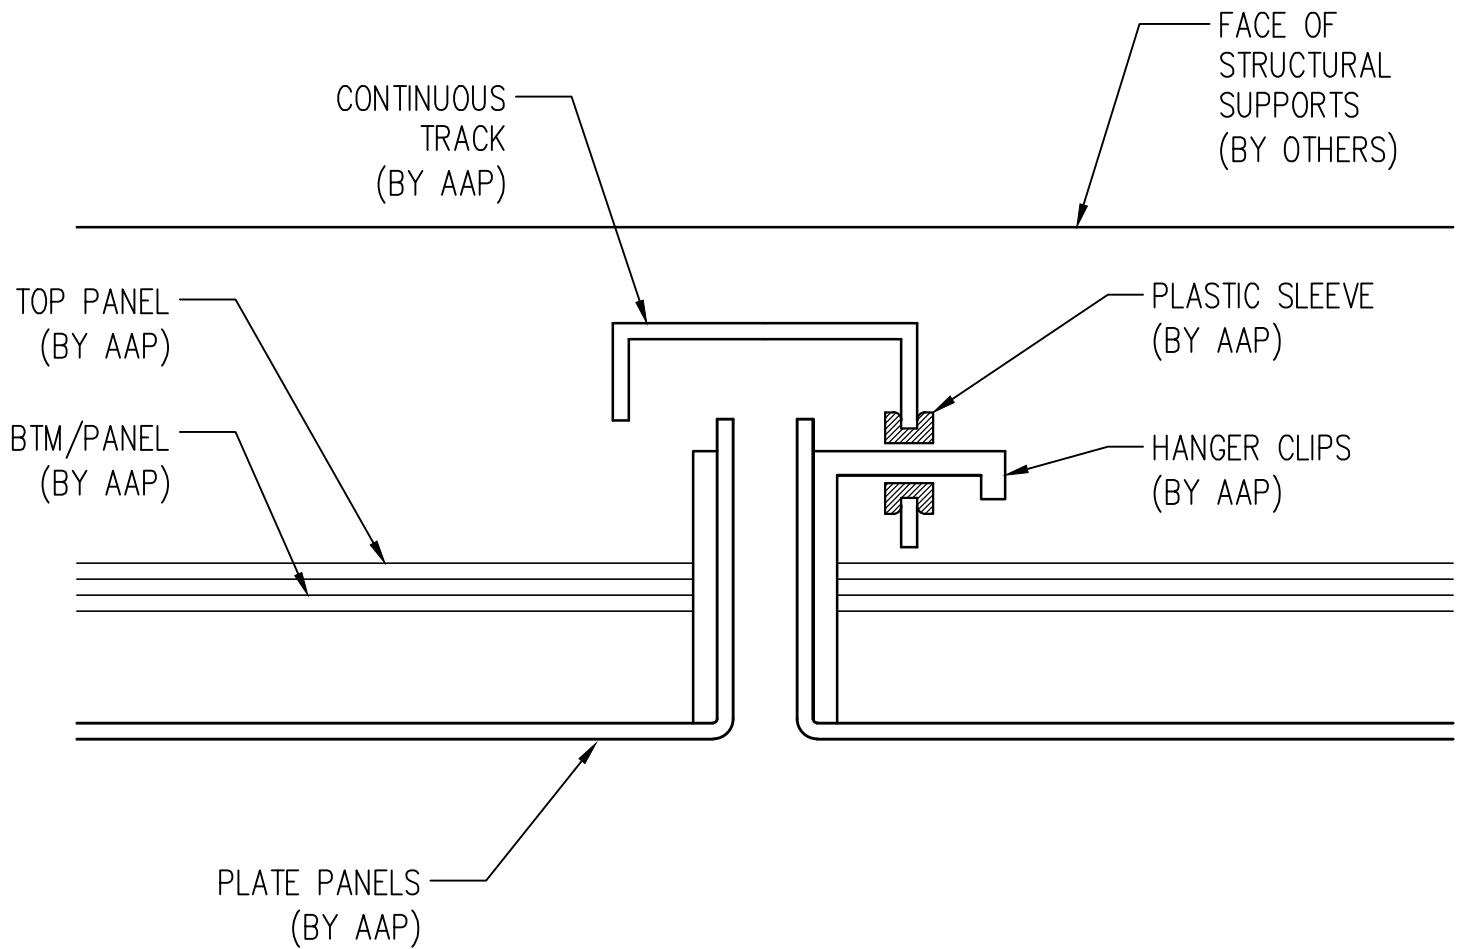

2A
PLATE HANGER DETAIL

Abrams Architectural Products
7260 Delta Circle
Austell, GA 30168
Phone: 770.745.8728
Fax: 770.745.8839
www.abramssales.com

"EURO-PLATE"
ALUMINUM PLATE
AAP-965

MARCH 2011

2 A