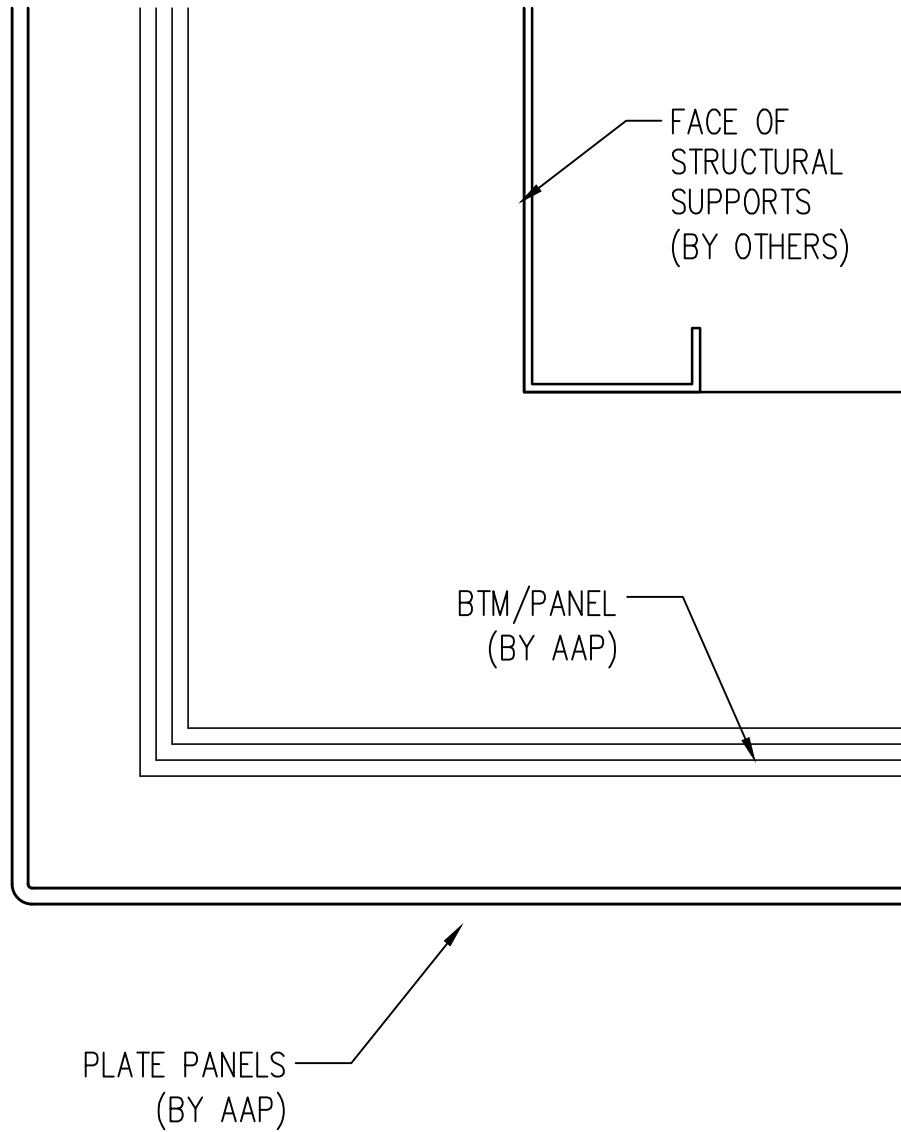

4
OUTSIDE CORNER

Abrams Architectural Products
7260 Delta Circle
Austell, GA 30168
Phone: 770.745.8728
Fax: 770.745.8839
www.abramssales.com

"EURO-PLATE"
ALUMINUM PLATE
AAP-965

MARCH 2011