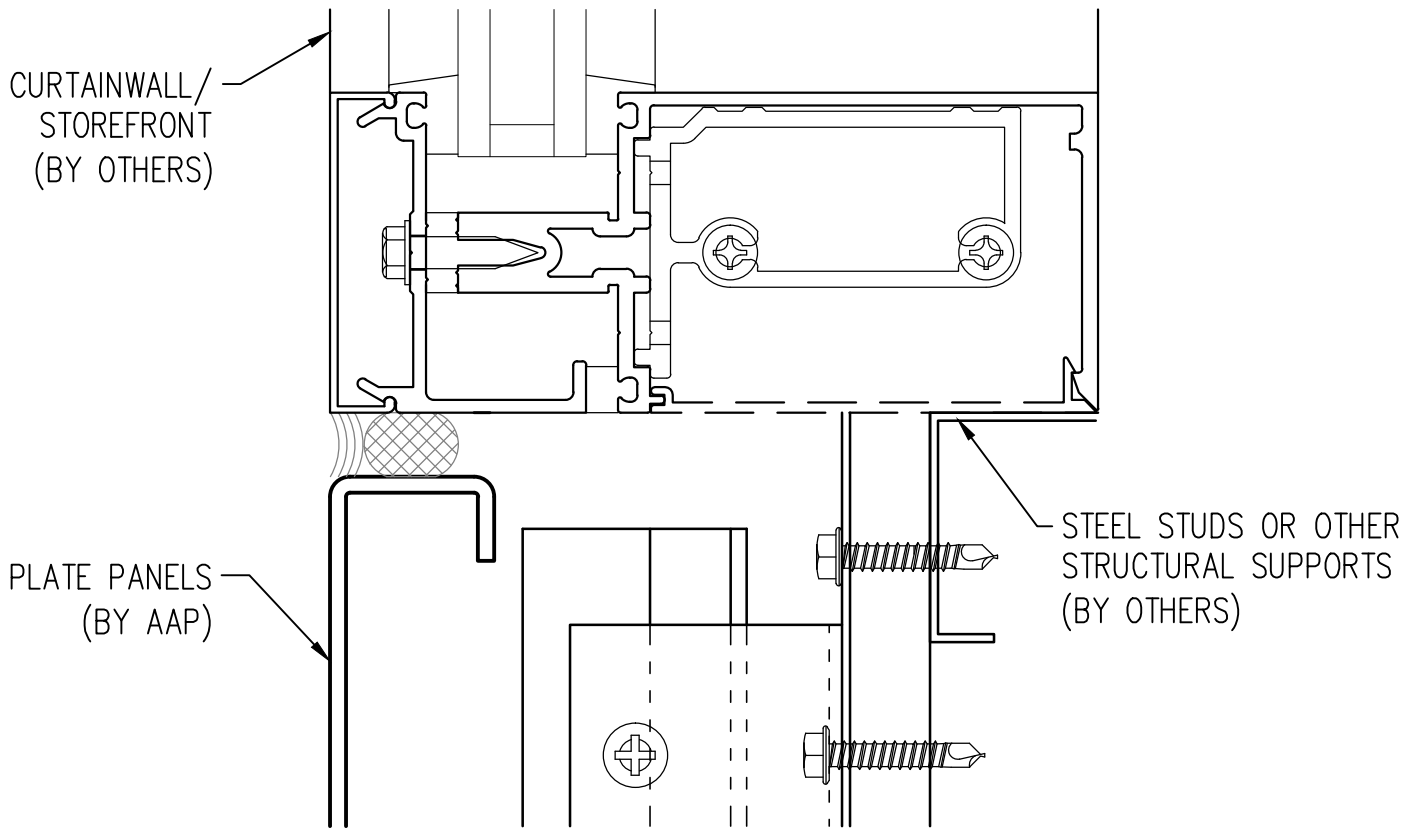

"EURO-PLATE"
ALUMINUM PLATE
AAP-965

MARCH 2011

7
WINDOW SILL

Abrams Architectural Products
7260 Delta Circle
Austell, GA 30168
Phone: 770.745.8728
Fax: 770.745.8839
www.abramssales.com

"EURO-PLATE"
ALUMINUM PLATE
AAP-965