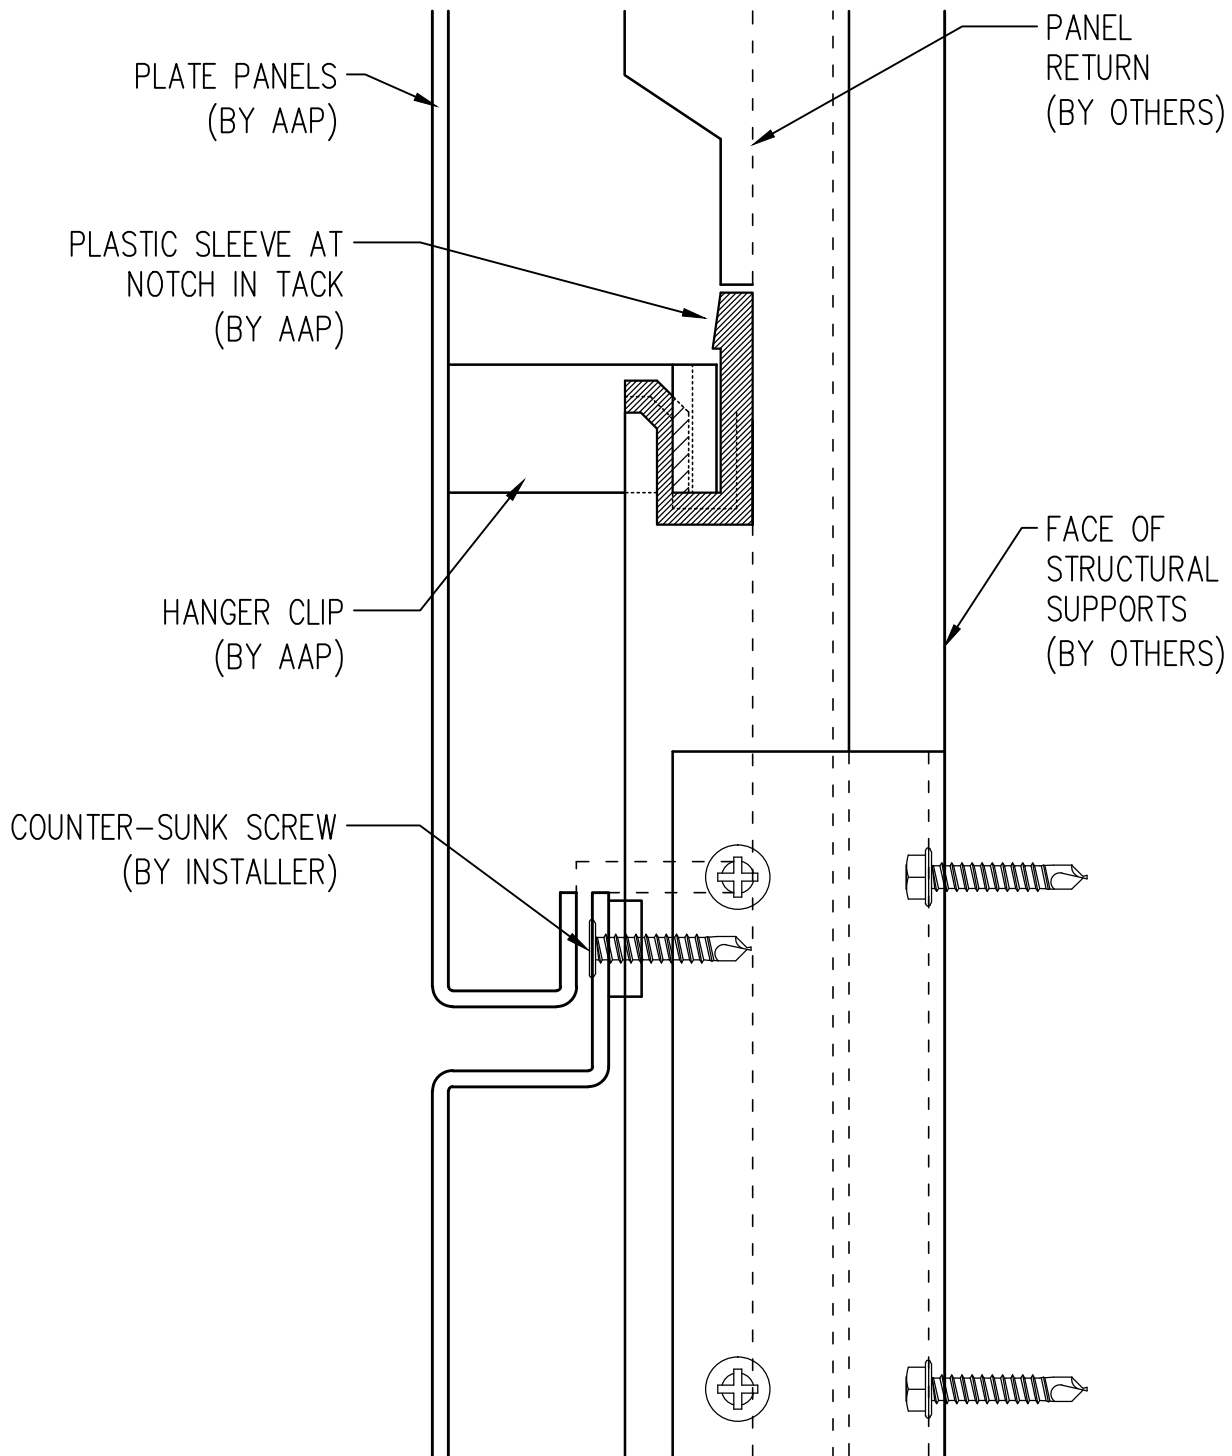

MARCH 2011

8

WINDOW HEAD

Abrams Architectural Products
 7260 Delta Circle
 Austell, GA 30168
 Phone: 770.745.8728
 Fax: 770.745.8839
 www.abramssales.com

"EURO-PLATE"
 ALUMINUM PLATE
 AAP-965

MARCH 2011

9

TYPICAL HORIZONTAL JOINT