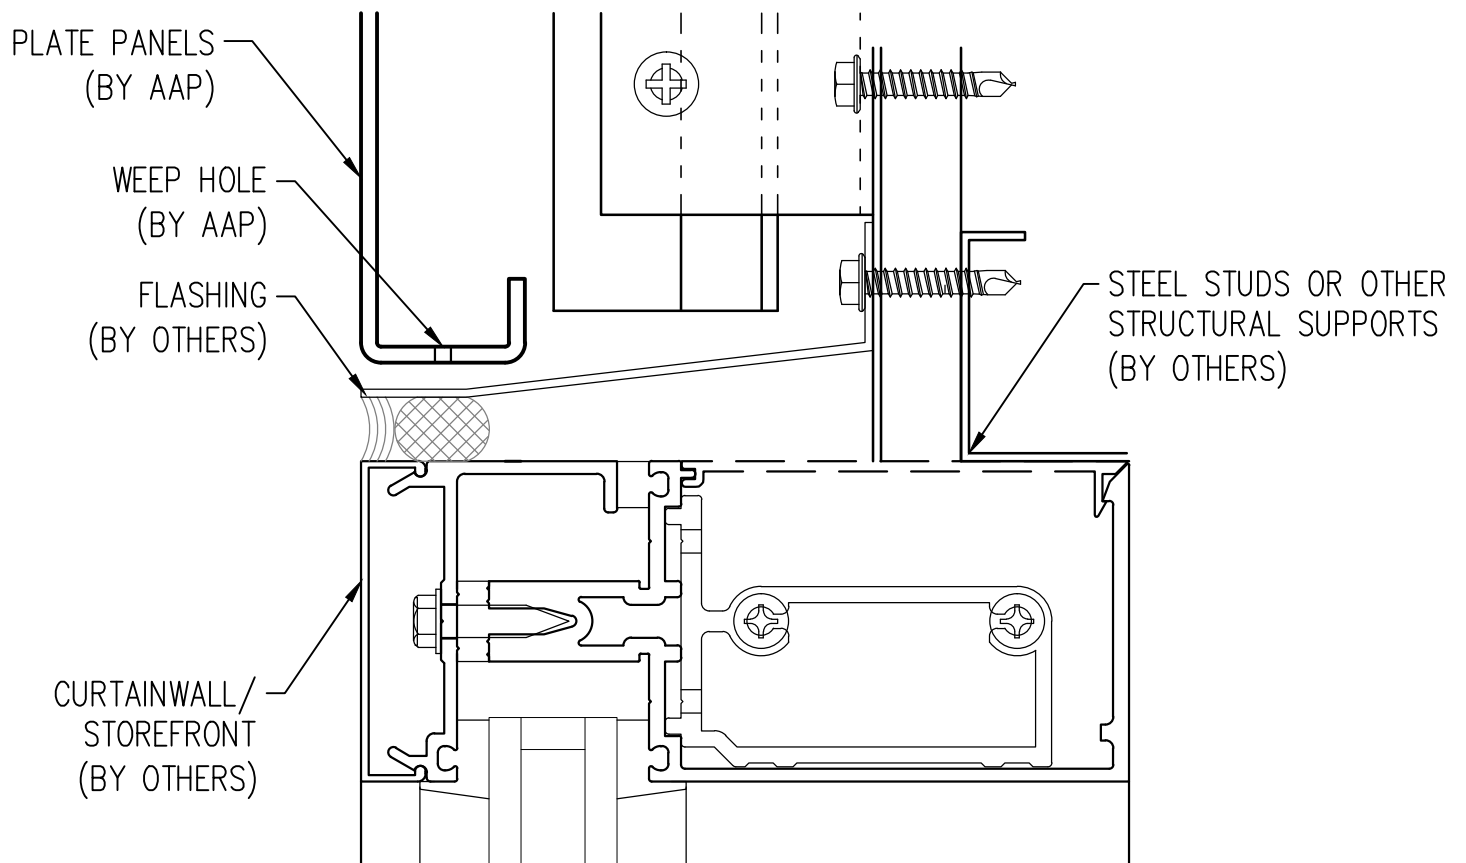

MARCH 2011

8

WINDOW HEAD

Abrams Architectural Products
 7260 Delta Circle
 Austell, GA 30168
 Phone: 770.745.8728
 Fax: 770.745.8839
 www.abramssales.com

"EURO-PLATE"
 ALUMINUM PLATE
 AAP-965

MARCH 2011

9

TYPICAL HORIZONTAL JOINT