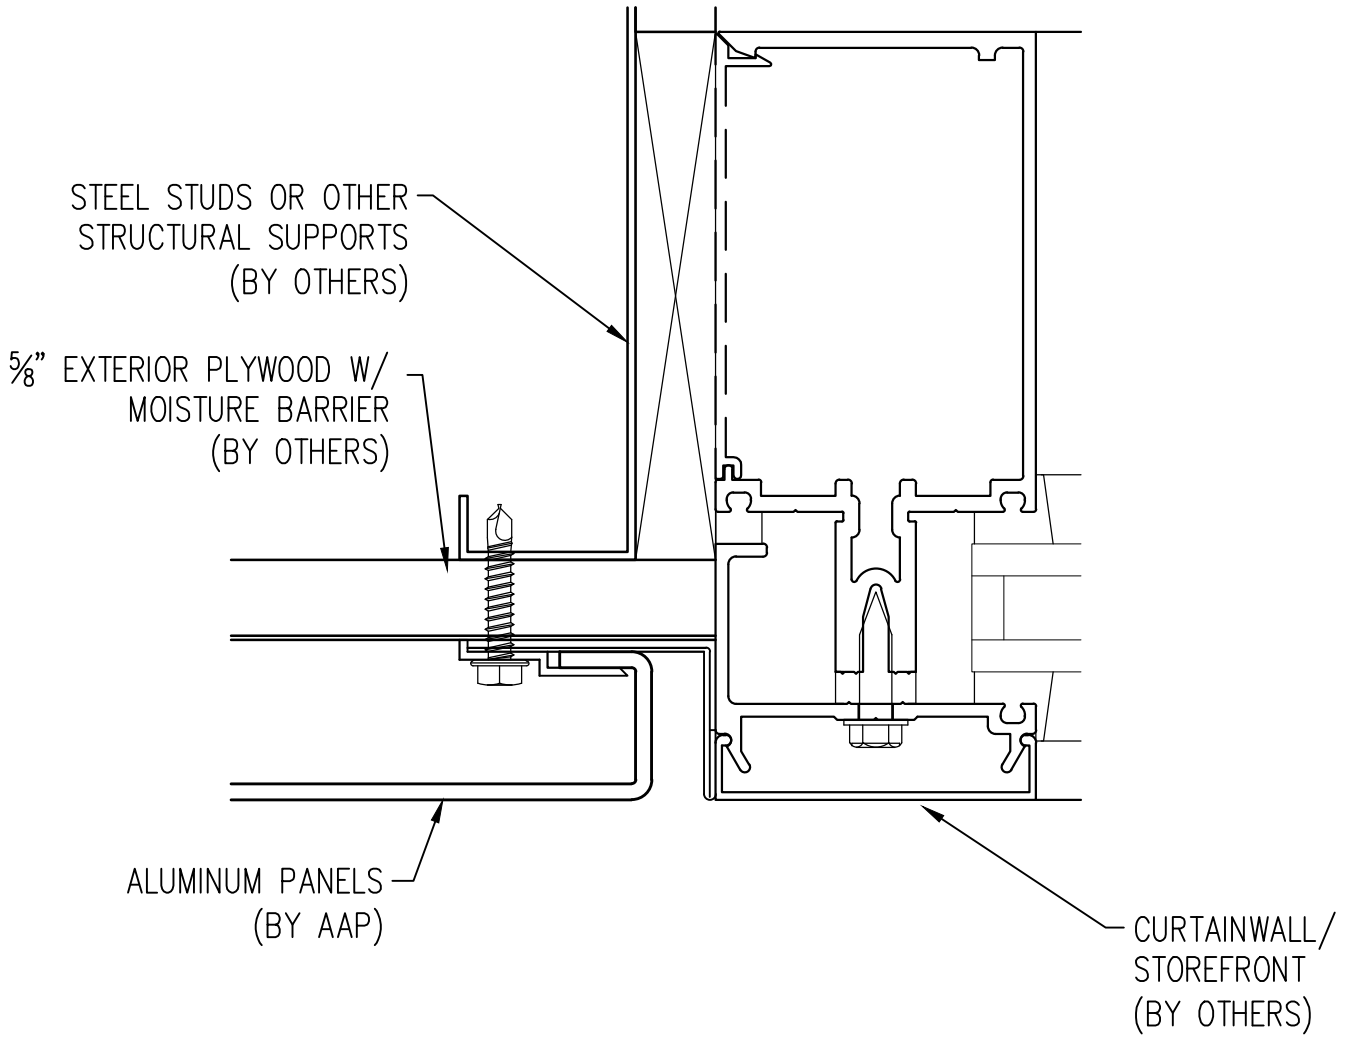

3
WINDOW JAMB

Abrams Architectural Products
7260 Delta Circle
Austell, GA 30168
Phone: 770.745.8728
Fax: 770.745.8839
www.abramssales.com

"DRY-JOINT"
ALUMINUM PLATE
AAP-975

MARCH 2011