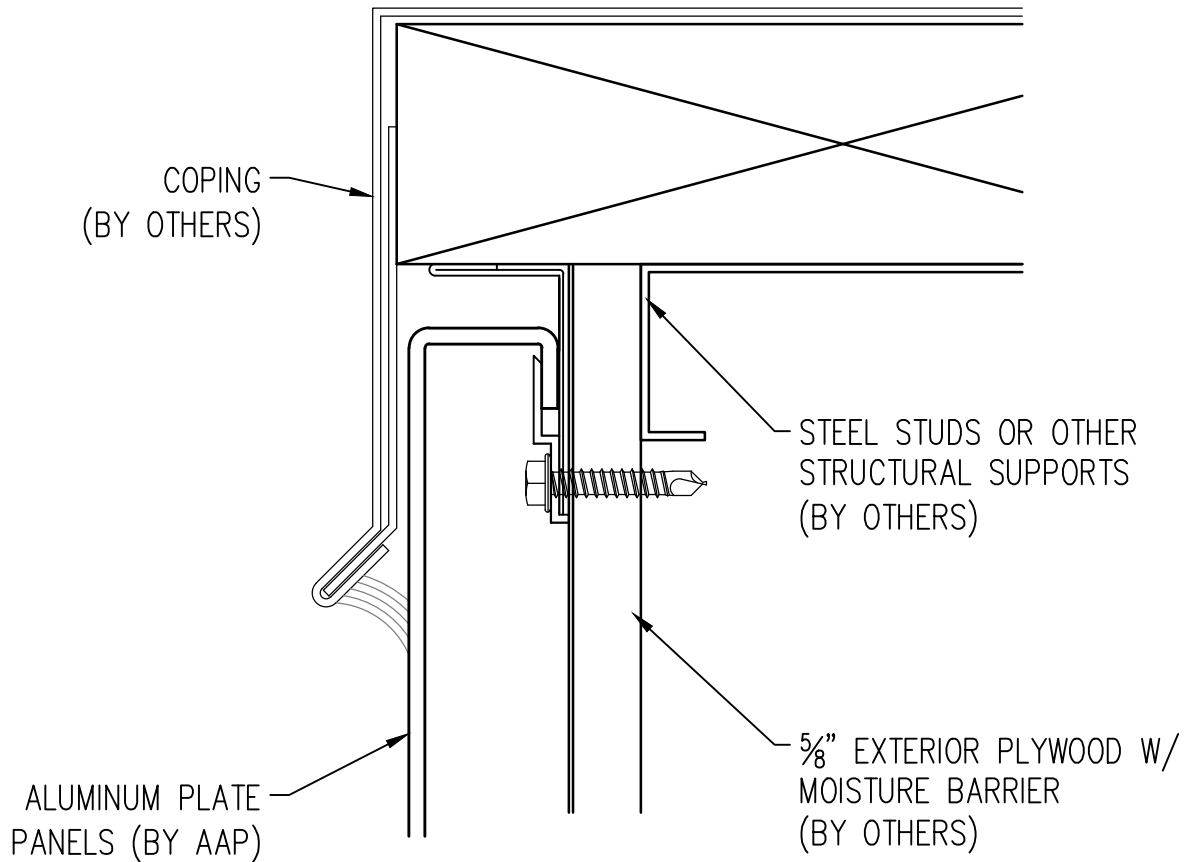

10
COPING

Abrams Architectural Products
7260 Delta Circle
Austell, GA 30168
Phone: 770.745.8728
Fax: 770.745.8839
www.abramssales.com

"DRY-JOINT"
ALUMINUM PLATE
AAP-975

MARCH 2011

10