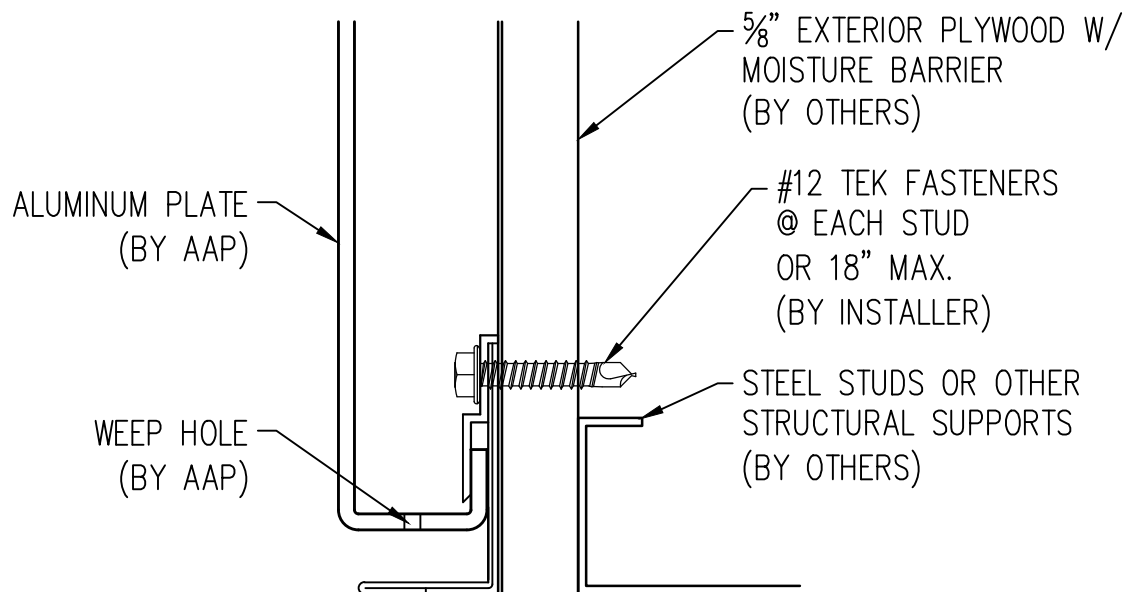

6
JAMB

Abrams Architectural Products
7260 Delta Circle
Austell, GA 30168
Phone: 770.745.8728
Fax: 770.745.8839
www.abramssales.com

"DRY-JOINT"
ALUMINUM PLATE
AAP-975

MARCH 2011