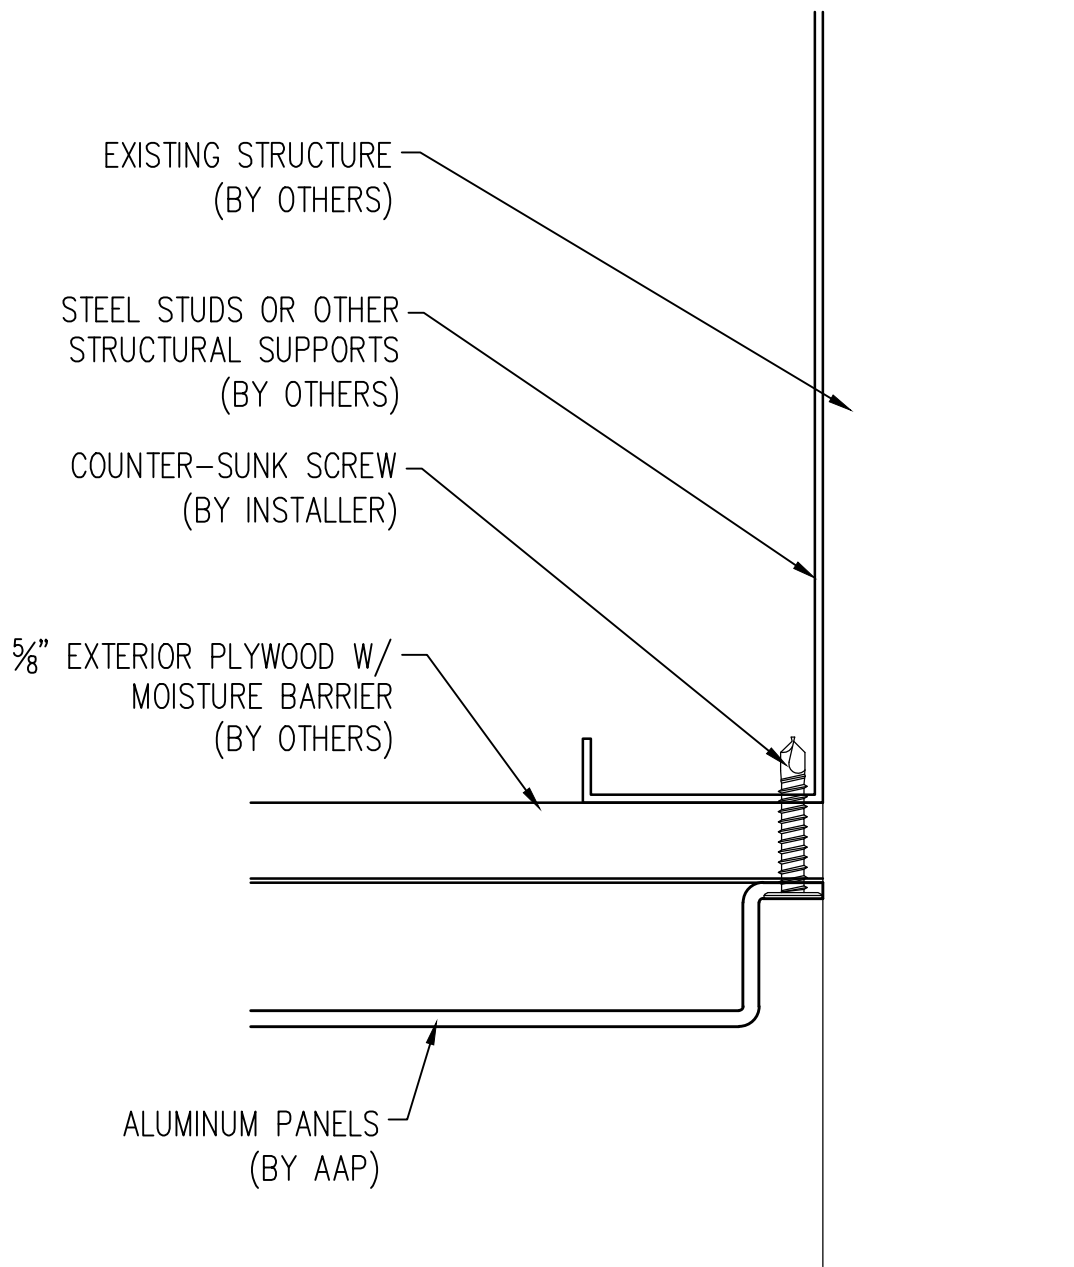

11
JAMB

Abrams Architectural Products
7260 Delta Circle
Austell, GA 30168
Phone: 770.745.8728
Fax: 770.745.8839
www.abramssales.com

"DRY-JOINT"
ALUMINUM PLATE
AAP-975

MARCH 2011

11