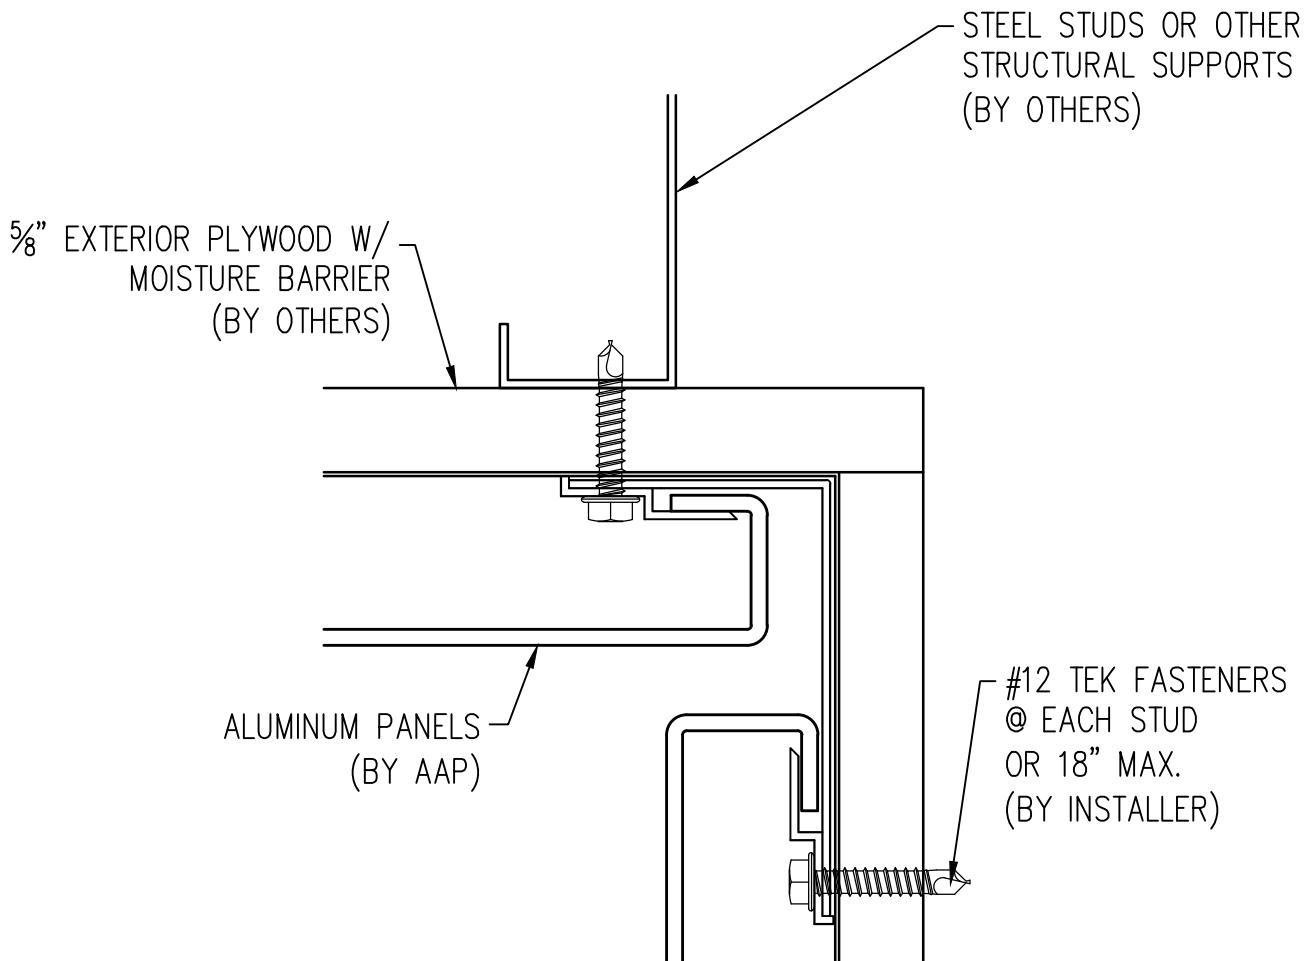

5
INSIDE CORNER

Abrams Architectural Products
7260 Delta Circle
Austell, GA 30168
Phone: 770.745.8728
Fax: 770.745.8839
www.abramssales.com

"DRY-JOINT"
ALUMINUM PLATE
AAP-975

MARCH 2011

5