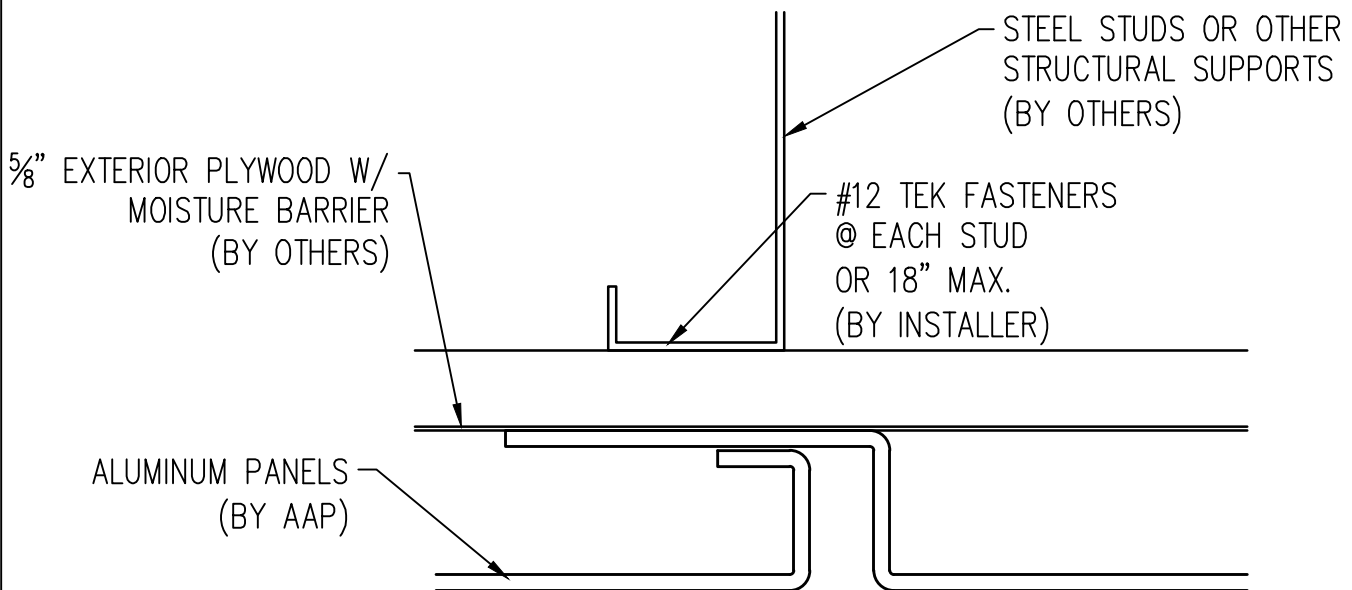

2

**TYPICAL VERTICAL JOINT**

Abrams Architectural Products  
7260 Delta Circle  
Austell, GA 30168  
Phone: 770.745.8728  
Fax: 770.745.8839  
www.abramssales.com

*"DRY-JOINT"*  
*ALUMINUM PLATE*  
*AAP-975*