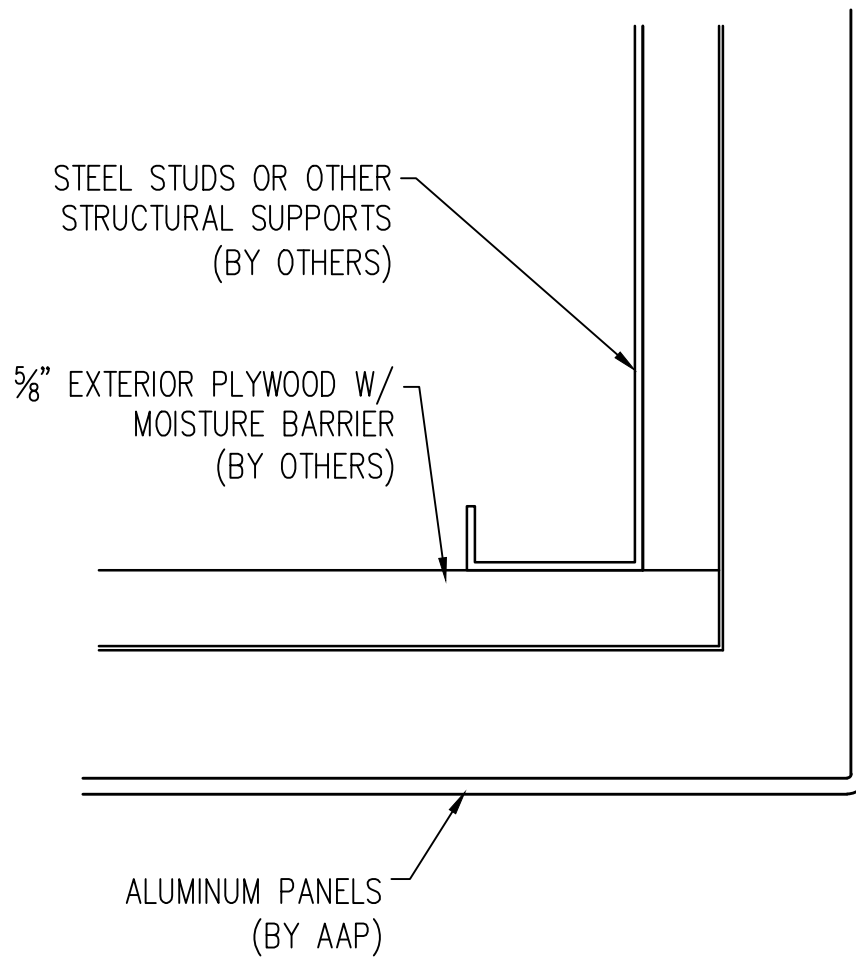

4
OUTSIDE CORNER

Abrams Architectural Products
7260 Delta Circle
Austell, GA 30168
Phone: 770.745.8728
Fax: 770.745.8839
www.abramssales.com

"DRY-JOINT"
ALUMINUM PLATE
AAP-975

MARCH 2011