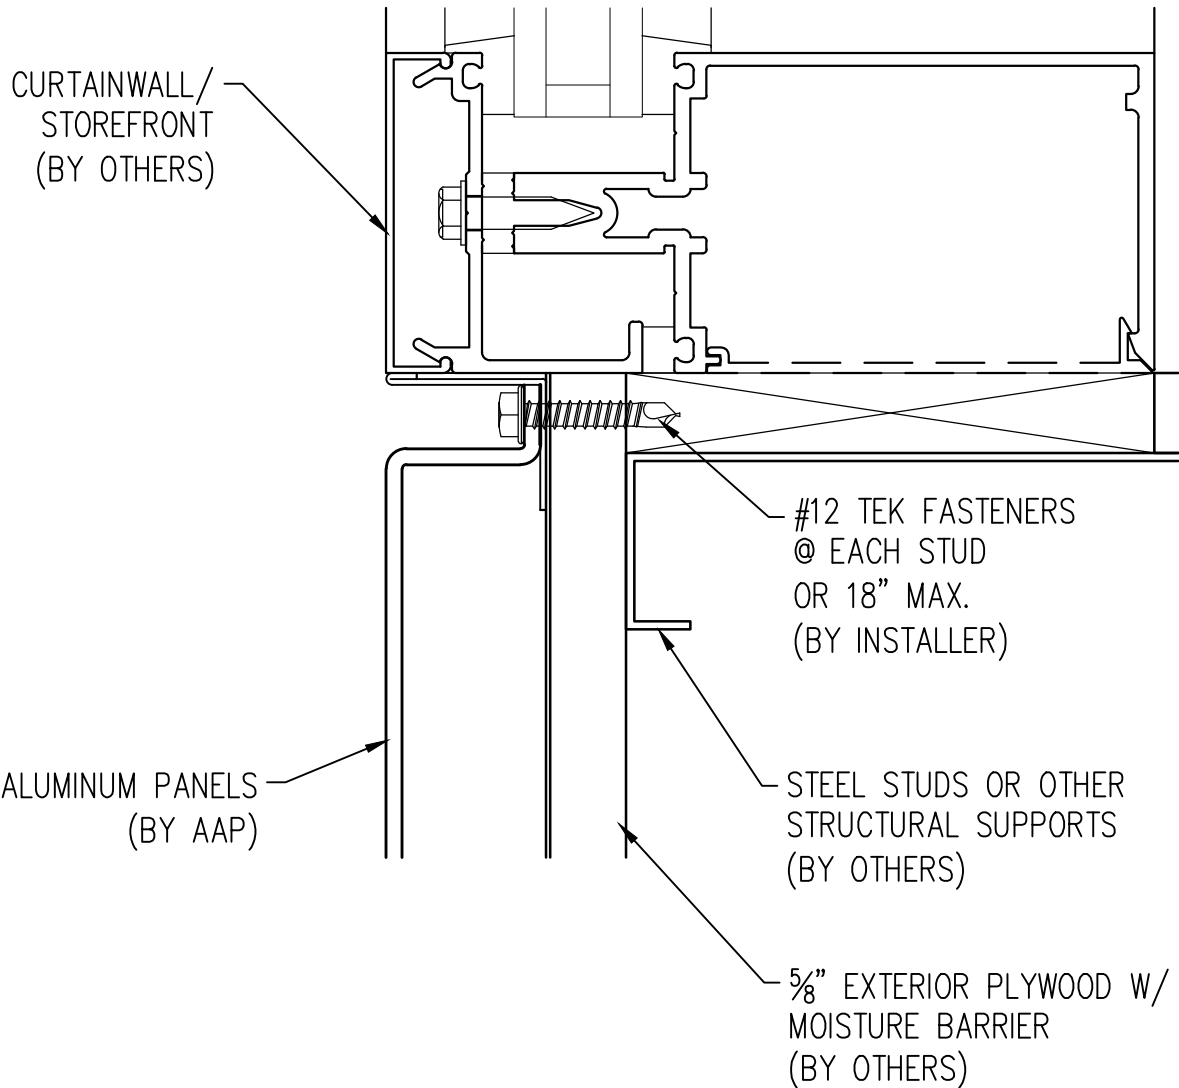

7
WINDOW SILL

Abrams Architectural Products
7260 Delta Circle
Austell, GA 30168
Phone: 770.745.8728
Fax: 770.745.8839
www.abramssales.com

"DRY-JOINT"
ALUMINUM PLATE
AAP-975

MARCH 2011