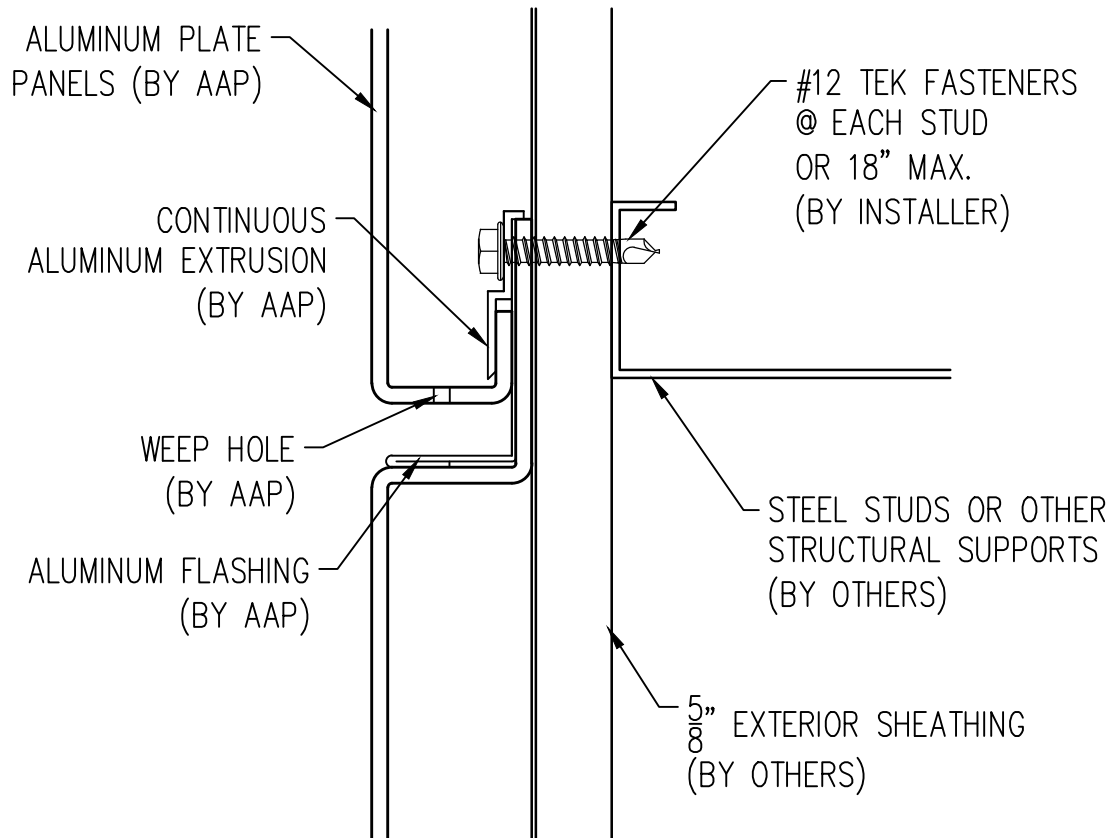

9

TYPICAL HORIZONTAL JOINT

Abrams Architectural Products
7260 Delta Circle
Austell, GA 30168
Phone: 770.745.8728
Fax: 770.745.8839
www.abramssales.com

"DRY-JOINT"
ALUMINUM PLATE
AAP-975

MARCH 2011