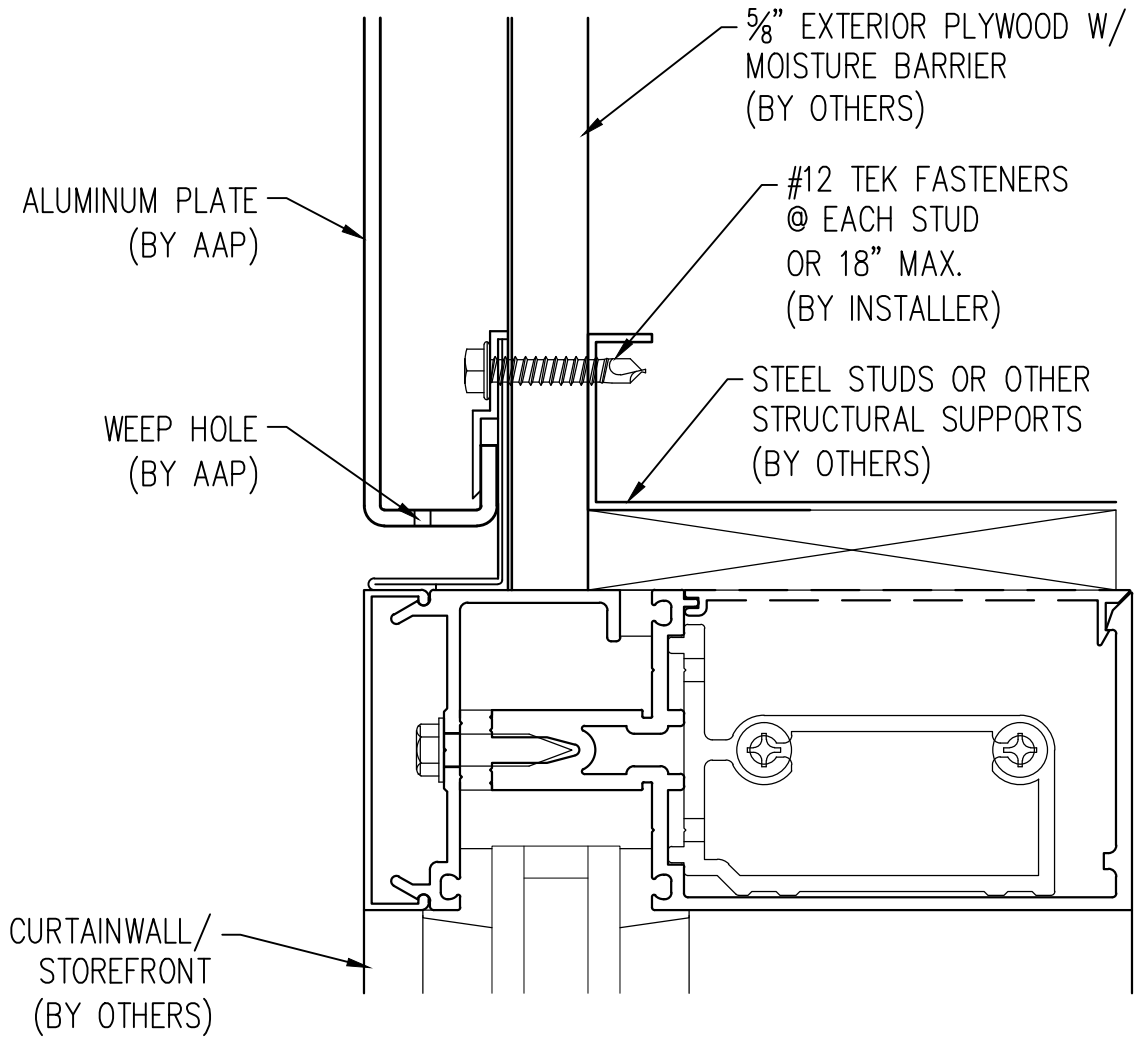

8

WINDOW HEAD

Abrams Architectural Products
7260 Delta Circle
Austell, GA 30168
Phone: 770.745.8728
Fax: 770.745.8839
www.abramssales.com

"DRY-JOINT"
ALUMINUM PLATE
AAP-975

MARCH 2011

8