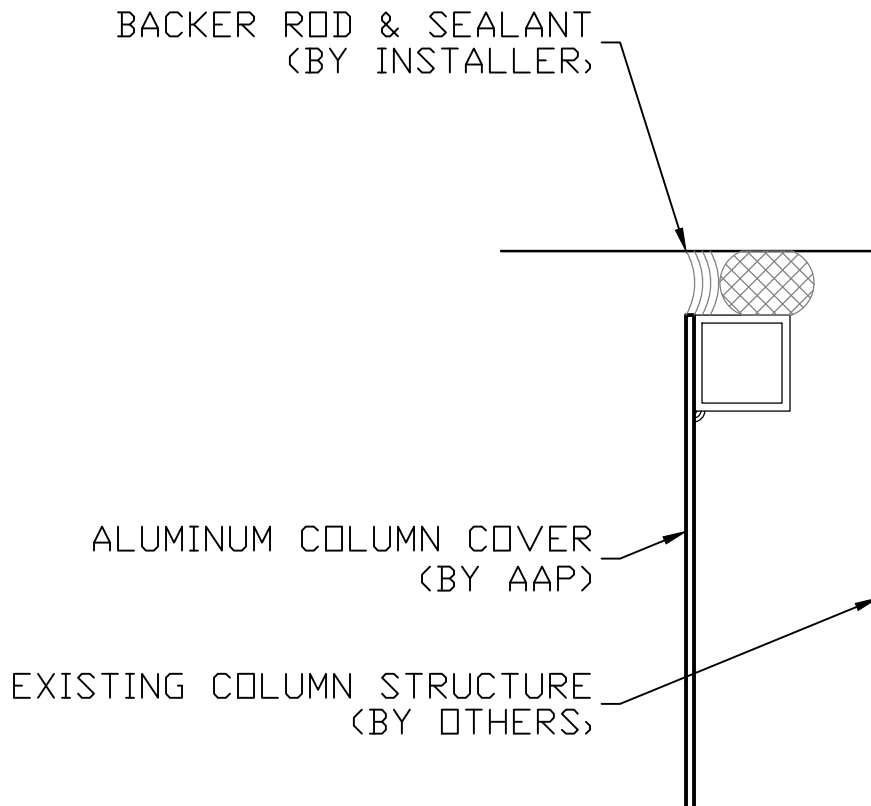

1
ELEVATION

Abrams Architectural Products
7260 Delta Circle
Austell, GA 30168
Phone: 770.745.8728
Fax: 770.745.8839
www.abramssales.com

"REVEAL JOINT"
COLUMN COVERS
AAP-C100

MARCH 2011

2
COLUMN SECTION

Abrams Architectural Products
7260 Delta Circle
Austell, GA 30168
Phone: 770.745.8728
Fax: 770.745.8839
www.abramssales.com

"REVEAL JOINT"
COLUMN COVERS
AAP-C100

MARCH 2011

3
CEILING JAMB

Abrams Architectural Products
7260 Delta Circle
Austell, GA 30168
Phone: 770.745.8728
Fax: 770.745.8839
www.abramssales.com

"REVEAL JOINT"
COLUMN COVERS
AAP-C100