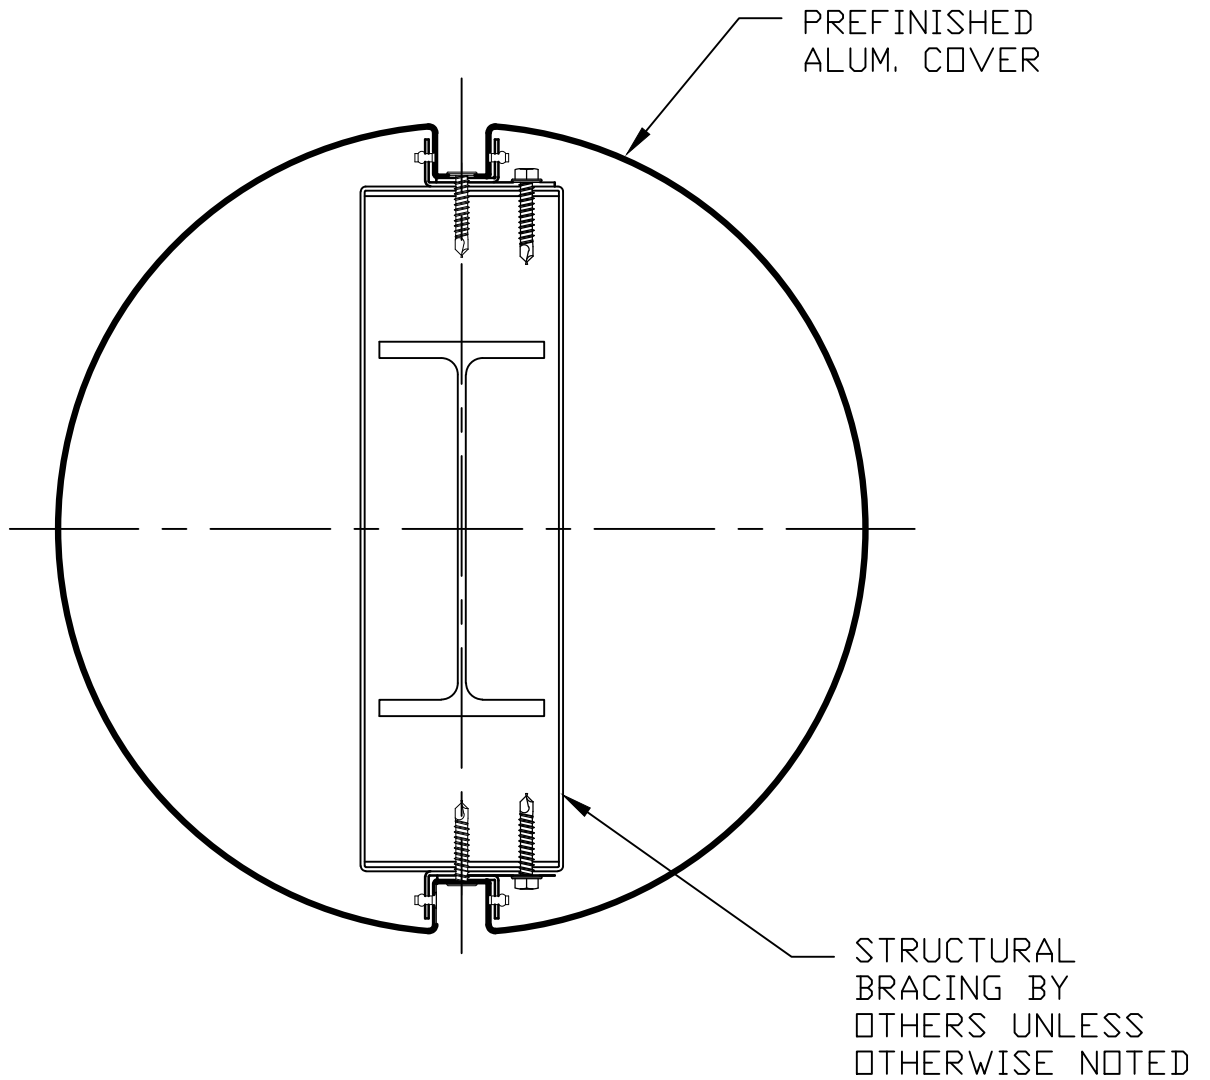

1
ELEVATION

Abrams Architectural Products
7260 Delta Circle
Austell, GA 30168
Phone: 770.745.8728
Fax: 770.745.8839
www.abramssales.com

"REVEAL JOINT"
COLUMN COVERS
AAP-C100

MARCH 2011

2
COLUMN SECTION

Abrams Architectural Products
7260 Delta Circle
Austell, GA 30168
Phone: 770.745.8728
Fax: 770.745.8839
www.abramssales.com

"REVEAL JOINT"
COLUMN COVERS
AAP-C100

MARCH 2011

3
CEILING JAMB

Abrams Architectural Products
7260 Delta Circle
Austell, GA 30168
Phone: 770.745.8728
Fax: 770.745.8839
www.abramssales.com

"REVEAL JOINT"
COLUMN COVERS
AAP-C100