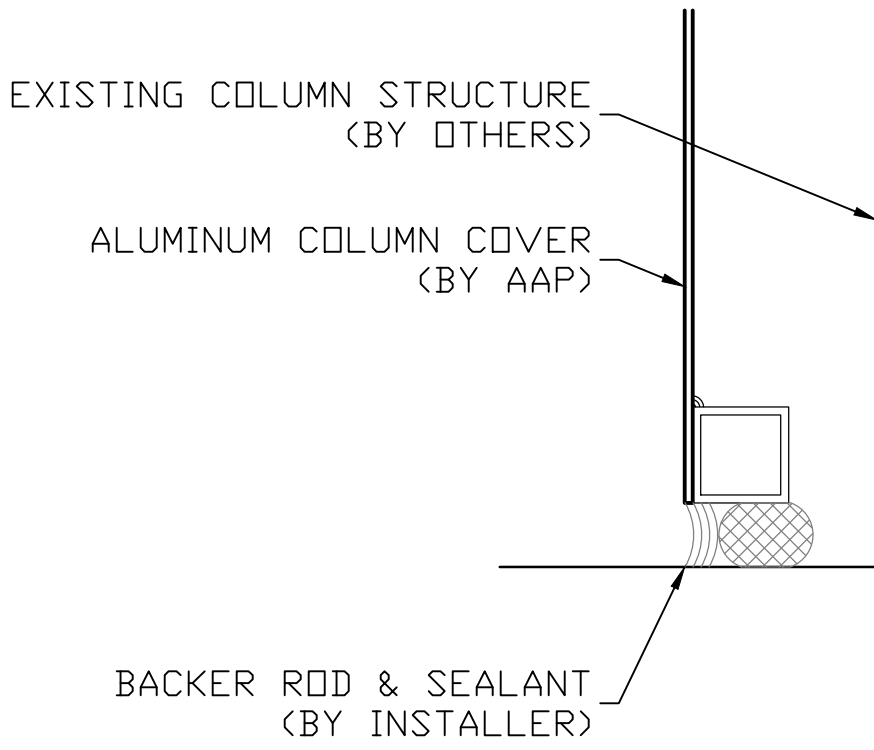

4
FLOOR JAMB

Abrams Architectural Products
7260 Delta Circle
Austell, GA 30168
Phone: 770.745.8728
Fax: 770.745.8839
www.abramssales.com

"REVEAL JOINT"
COLUMN COVERS
AAP-C100

MARCH 2011