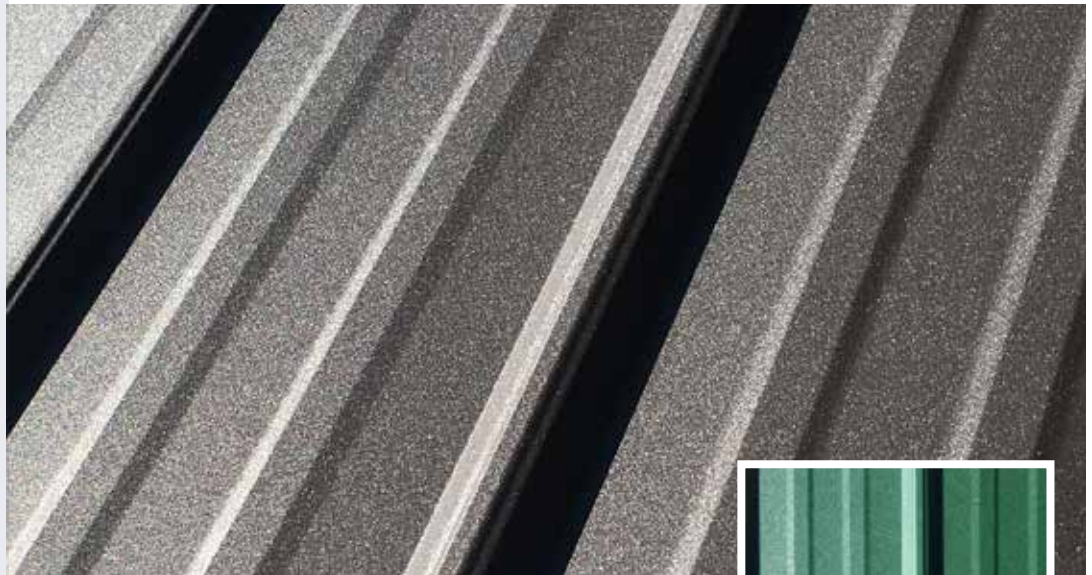

Black - WXA0157T
SR .31 TE .86 SRI 31 ■◆

Rural Red - WXR0085T
SR .35 TE .86 SRI 37 ■◆

Ash Gray - WXA0126T
SR .43 TE .88 SRI 48 ■◆●

Charcoal - WXA0111T
SR .33 TE .88 SRI 35 ■◆

Burnished Slate - WXB1017T
SR .31 TE .87 SRI 32 ■◆

Evergreen - WXG0034T
SR .33 TE .86 SRI 37 ■◆

Unique textured perfection for the ages with WeatherXL™ Crinkle Finish, the new super-strength effects finish from Valspar® for GrandRib 3 Plus.

PERFORMANCE YOU CAN SEE AND FEEL

WEATHERXL™ CRINKLE FINISH

Color and Texture

The unique texture redirects light for enhanced visual depth, promising a step-change improvement over flat-panels' appearance. The coating has been responsively designed, so its subtle shading mirrors the eye's natural horizontal motion.

Durability

Formulated with enhanced WeatherXL™ silicone polyester, this product delivers proven superior quality for outstanding performance. For all its beauty, it features an enduring weatherability to resist fading, scratching and chalking.