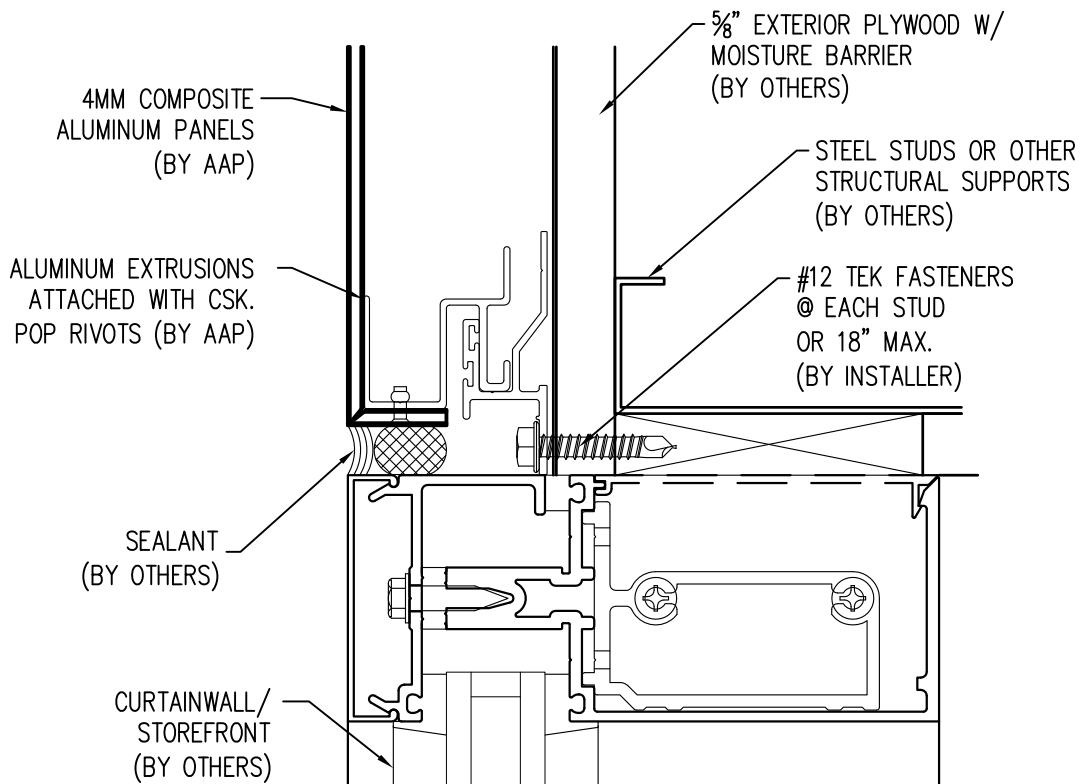

8

WINDOW HEAD

Abrams Architectural Products
7260 Delta Circle
Austell, GA 30168
Phone: 770.745.8728
Fax: 770.745.8839
www.abramssales.com

"RAIN SCREEN"
4MM COMPOSITE ALUMINUM
AAP-100

MARCH 2011