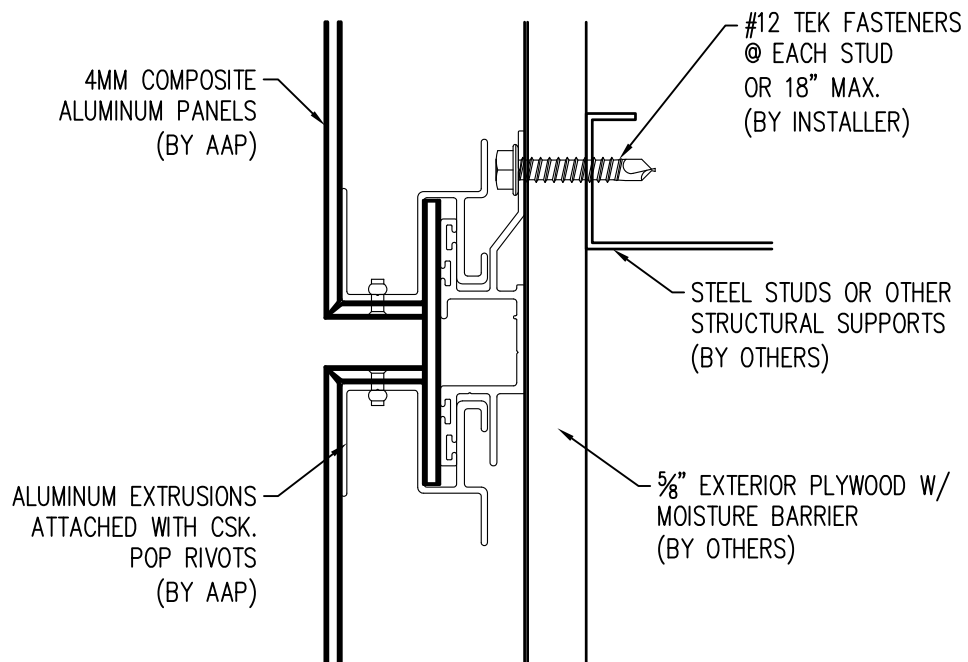

9

TYPICAL HORIZONTAL JOINT

Abrams Architectural Products
7260 Delta Circle
Austell, GA 30168
Phone: 770.745.8728
Fax: 770.745.8839
www.abramssales.com

"RAIN SCREEN"
4MM COMPOSITE ALUMINUM
AAP-100

MARCH 2011