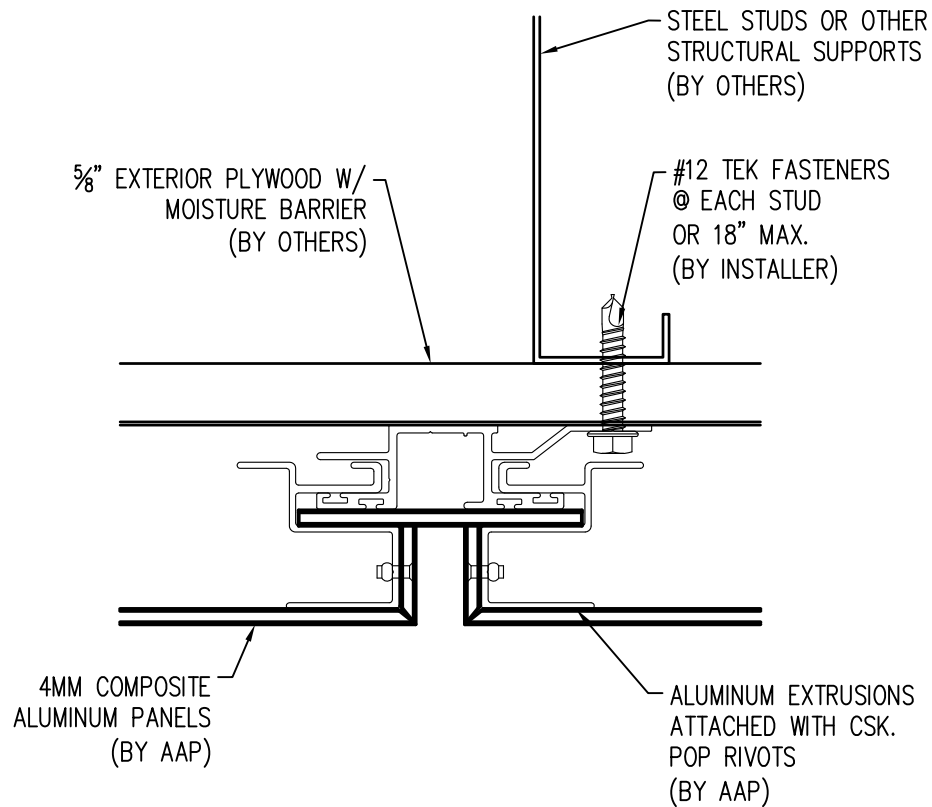

2

TYPICAL VERTICAL JOINT

Abrams Architectural Products  
7260 Delta Circle  
Austell, GA 30168  
Phone: 770.745.8728  
Fax: 770.745.8839  
www.abramssales.com

*"RAIN SCREEN"*  
*4MM COMPOSITE ALUMINUM*  
*AAP-100*