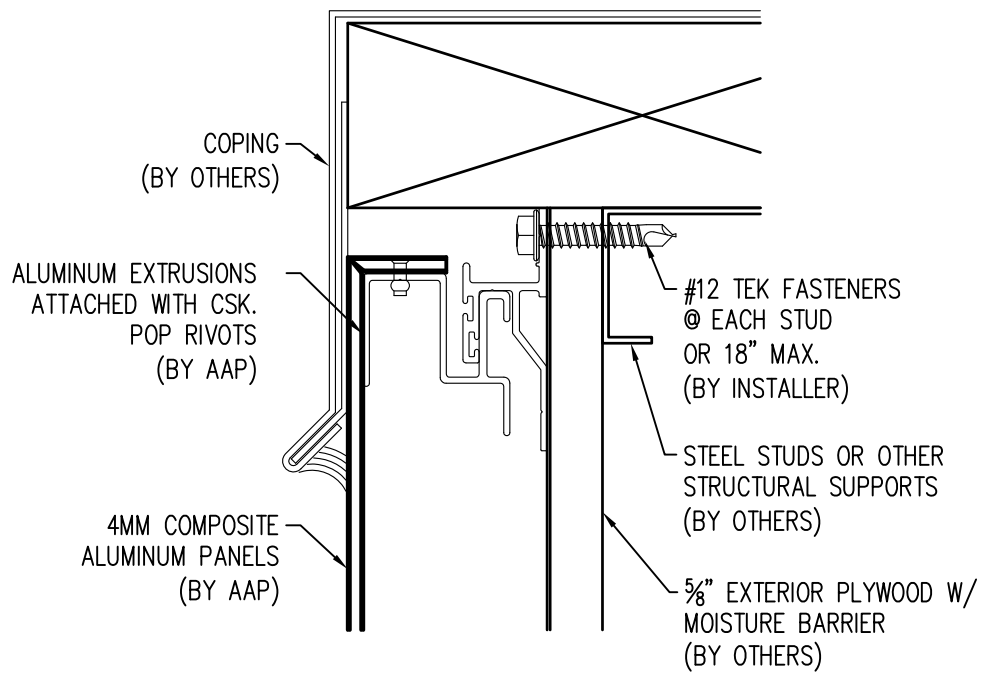

10
COPING

Abrams Architectural Products
7260 Delta Circle
Austell, GA 30168
Phone: 770.745.8728
Fax: 770.745.8839
www.abramssales.com

"RAIN SCREEN"
4MM COMPOSITE ALUMINUM
AAP-100

MARCH 2011

10