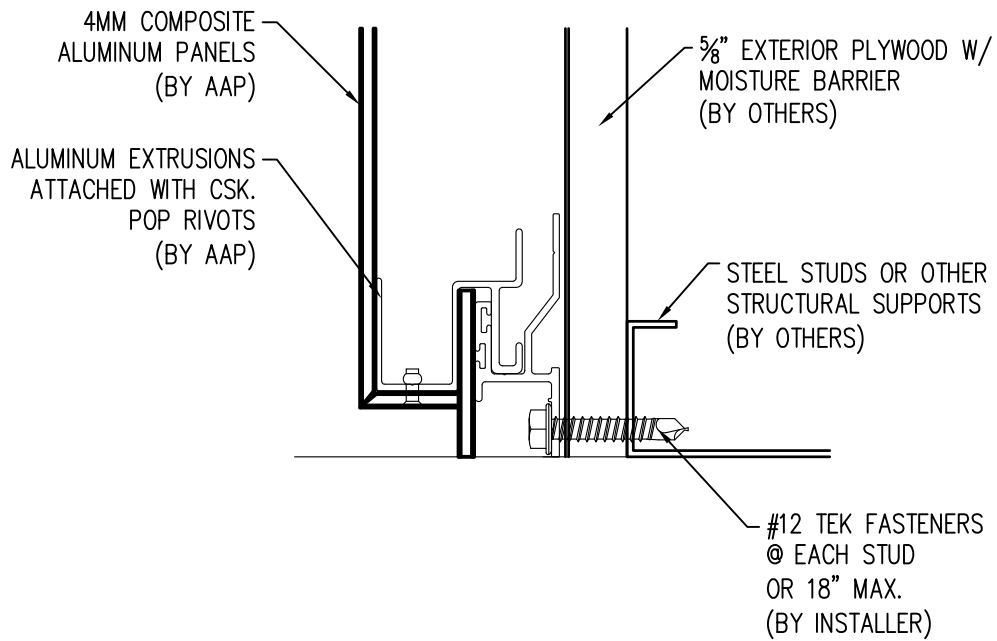

6
JAMB

Abrams Architectural Products
7260 Delta Circle
Austell, GA 30168
Phone: 770.745.8728
Fax: 770.745.8839
www.abramssales.com

"RAIN SCREEN"
4MM COMPOSITE ALUMINUM
AAP-100

MARCH 2011