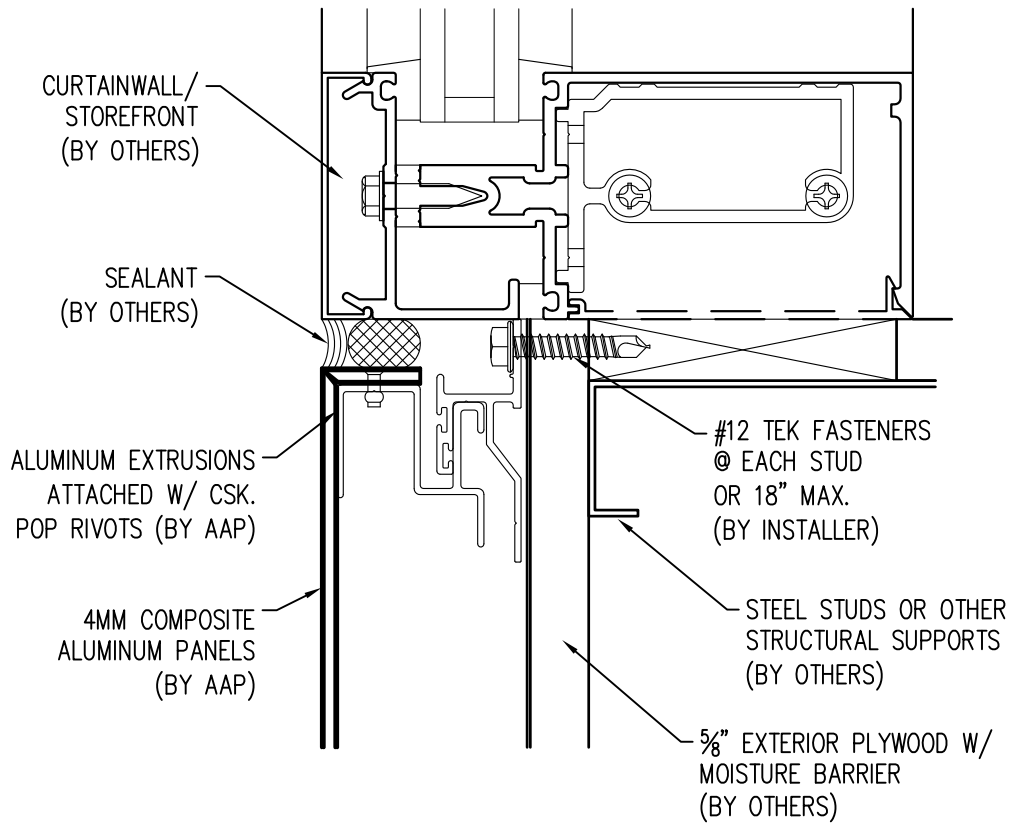

7

WINDOW SILL

Abrams Architectural Products
7260 Delta Circle
Austell, GA 30168
Phone: 770.745.8728
Fax: 770.745.8839
www.abramssales.com

"RAIN SCREEN"
4MM COMPOSITE ALUMINUM
AAP-100

MARCH 2011