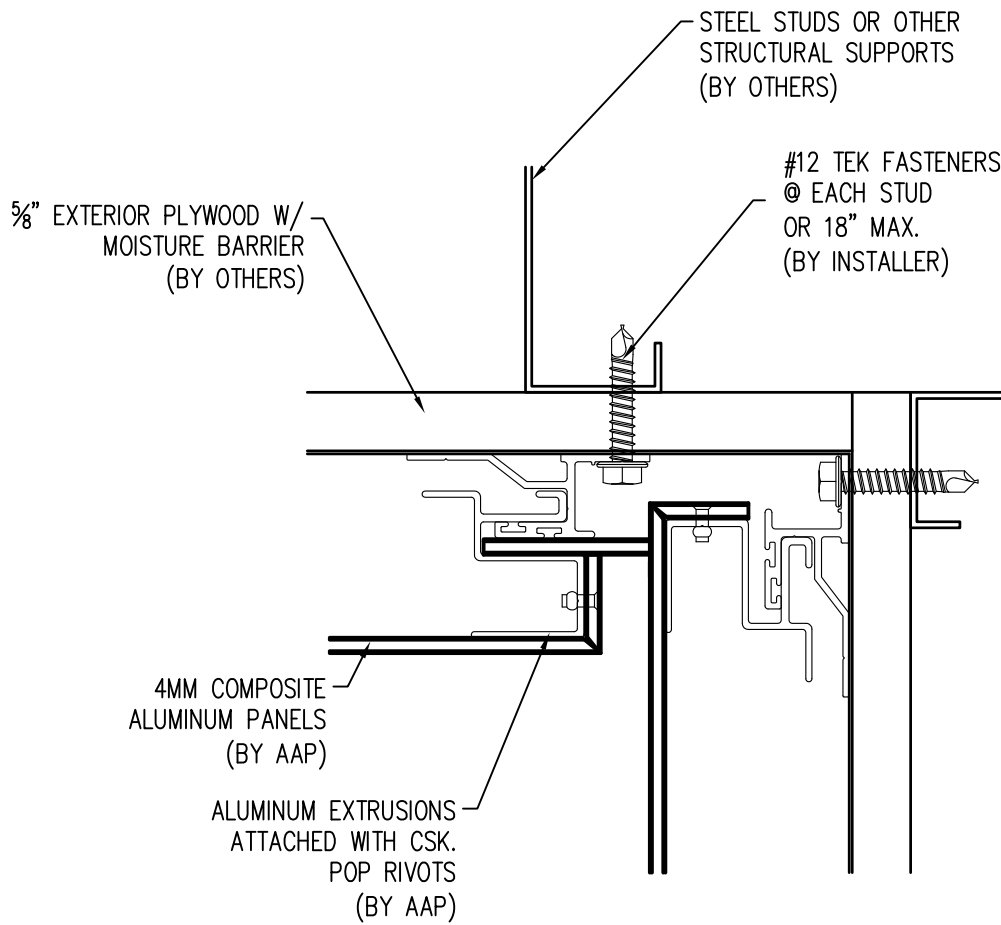

5
INSIDE CORNER

Abrams Architectural Products
7260 Delta Circle
Austell, GA 30168
Phone: 770.745.8728
Fax: 770.745.8839
www.abramssales.com

"RAIN SCREEN"
4MM COMPOSITE ALUMINUM
AAP-100

MARCH 2011