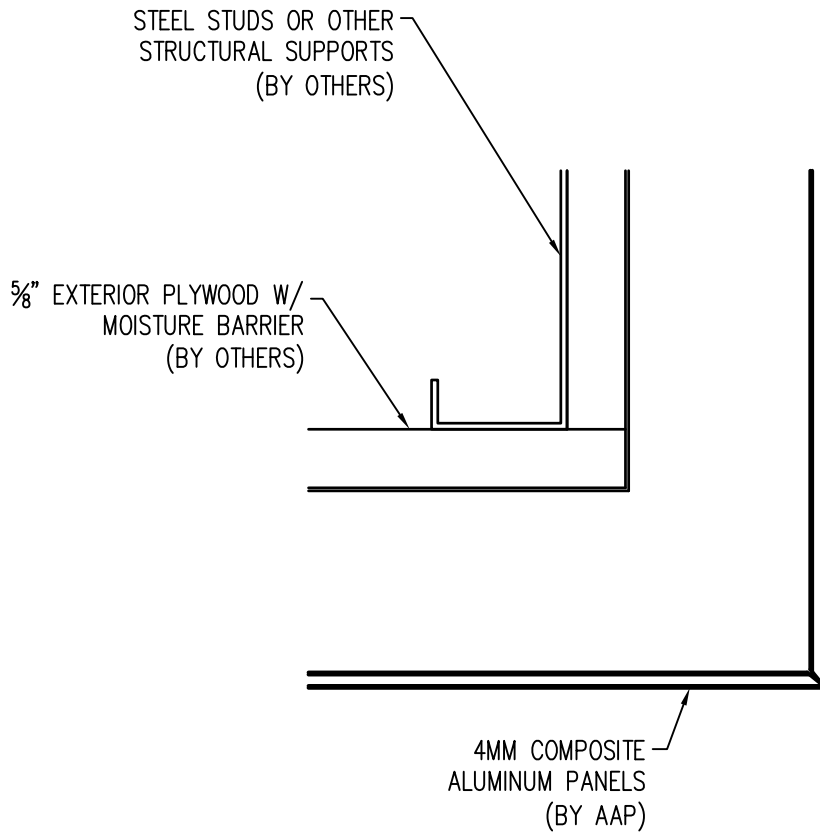

4
OUTSIDE CORNER

Abrams Architectural Products
7260 Delta Circle
Austell, GA 30168
Phone: 770.745.8728
Fax: 770.745.8839
www.abramssales.com

"RAIN SCREEN"
4MM COMPOSITE ALUMINUM
AAP-100

MARCH 2011