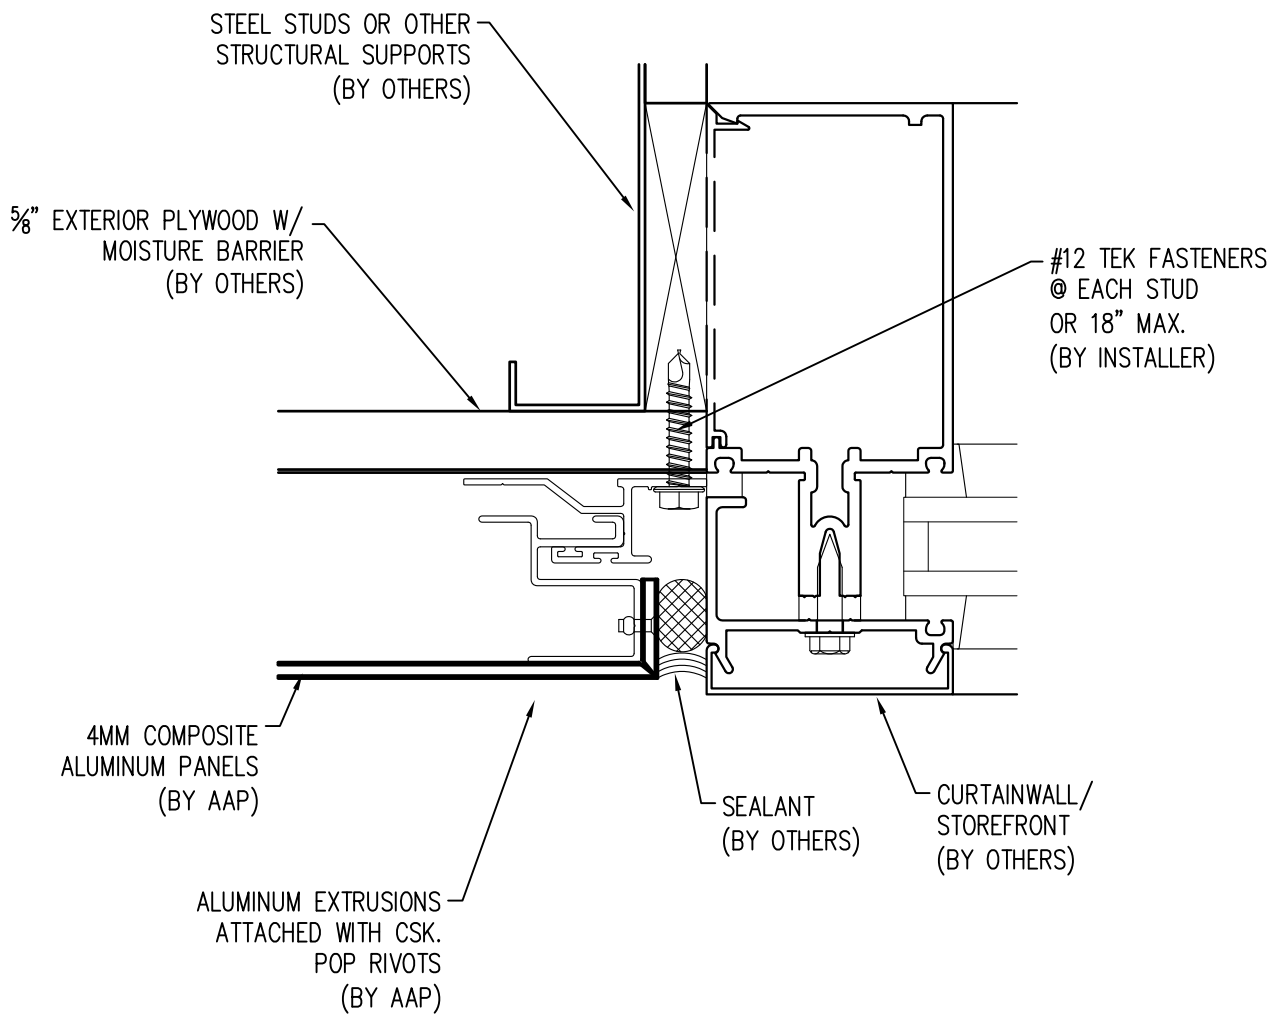

3
WINDOW JAMB

Abrams Architectural Products
7260 Delta Circle
Austell, GA 30168
Phone: 770.745.8728
Fax: 770.745.8839
www.abramssales.com

"RAIN SCREEN"
4MM COMPOSITE ALUMINUM
AAP-100

MARCH 2011