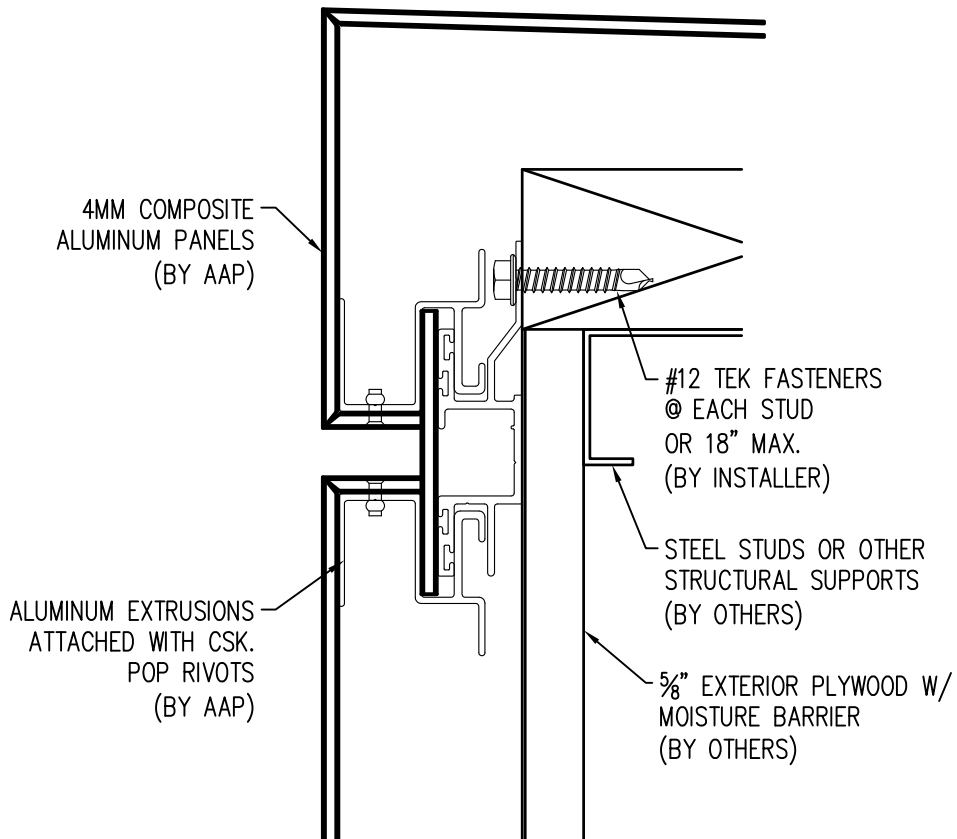

10A
ALTERNATE COPING

Abrams Architectural Products
7260 Delta Circle
Austell, GA 30168
Phone: 770.745.8728
Fax: 770.745.8839
www.abramssales.com

"RAIN SCREEN"
4MM COMPOSITE ALUMINUM
AAP-100

MARCH 2011

10 A