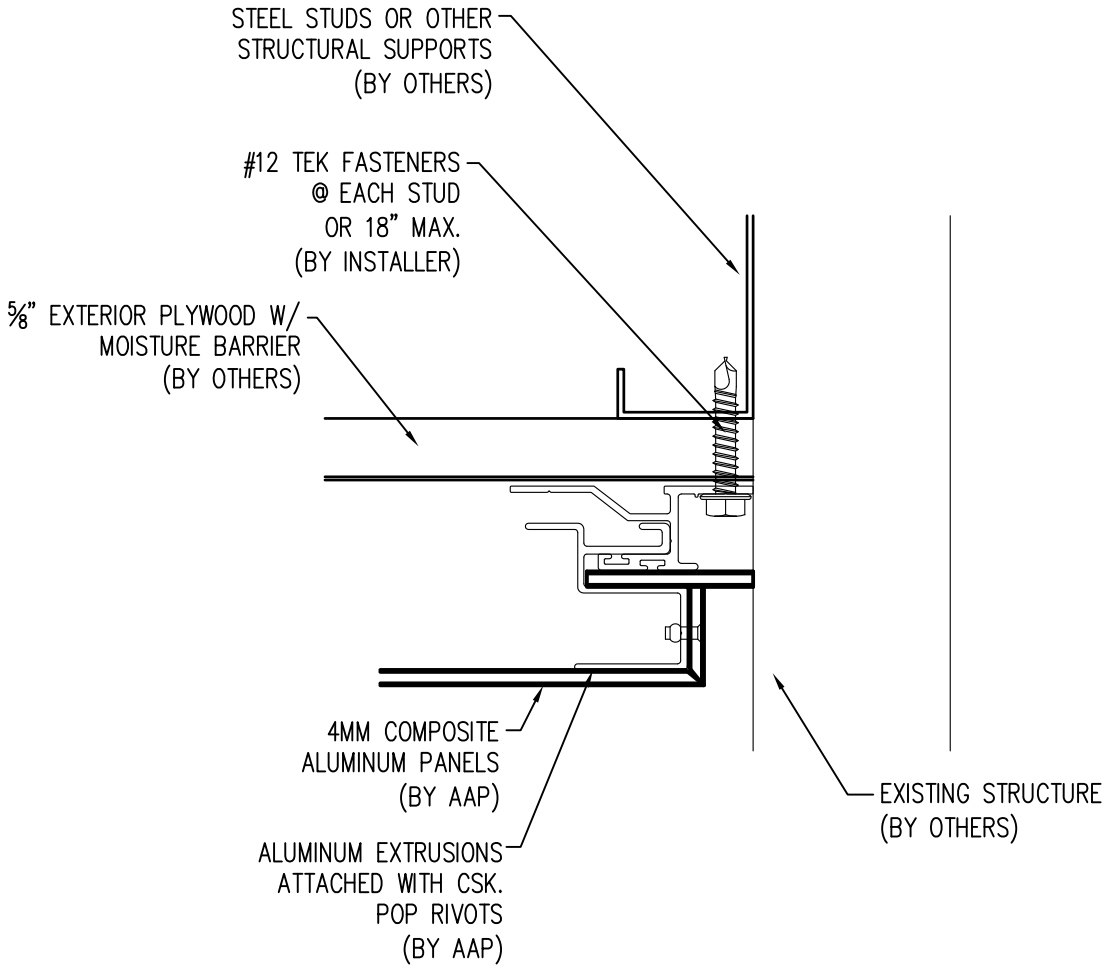

11
JAMB

Abrams Architectural Products
7260 Delta Circle
Austell, GA 30168
Phone: 770.745.8728
Fax: 770.745.8839
www.abramssales.com

"RAIN SCREEN"
4MM COMPOSITE ALUMINUM
AAP-100

MARCH 2011