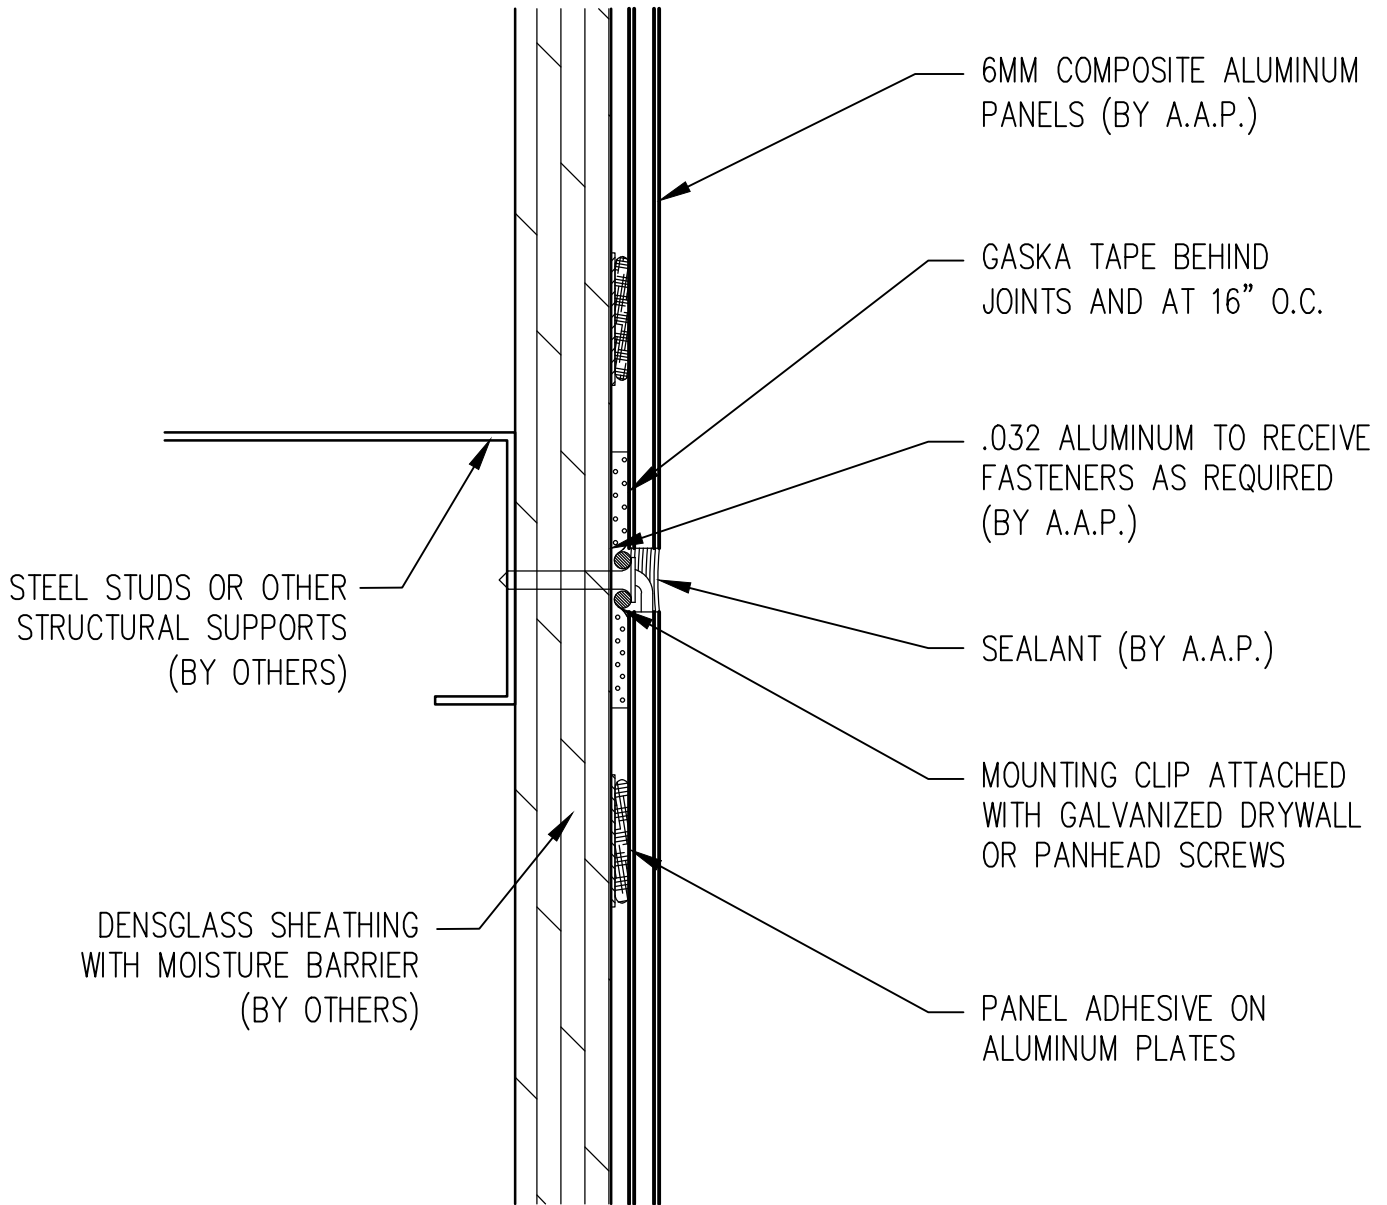

9

TYPICAL HORIZONTAL JOINT

Abrams Architectural Products
7260 Delta Circle
Austell, GA 30168
Phone: 770.745.8728
Fax: 770.745.8839
www.abramssales.com

"CLIP & CAULK"
6MM COMPOSITE ALUMINUM
AAP-1100

MARCH 2011