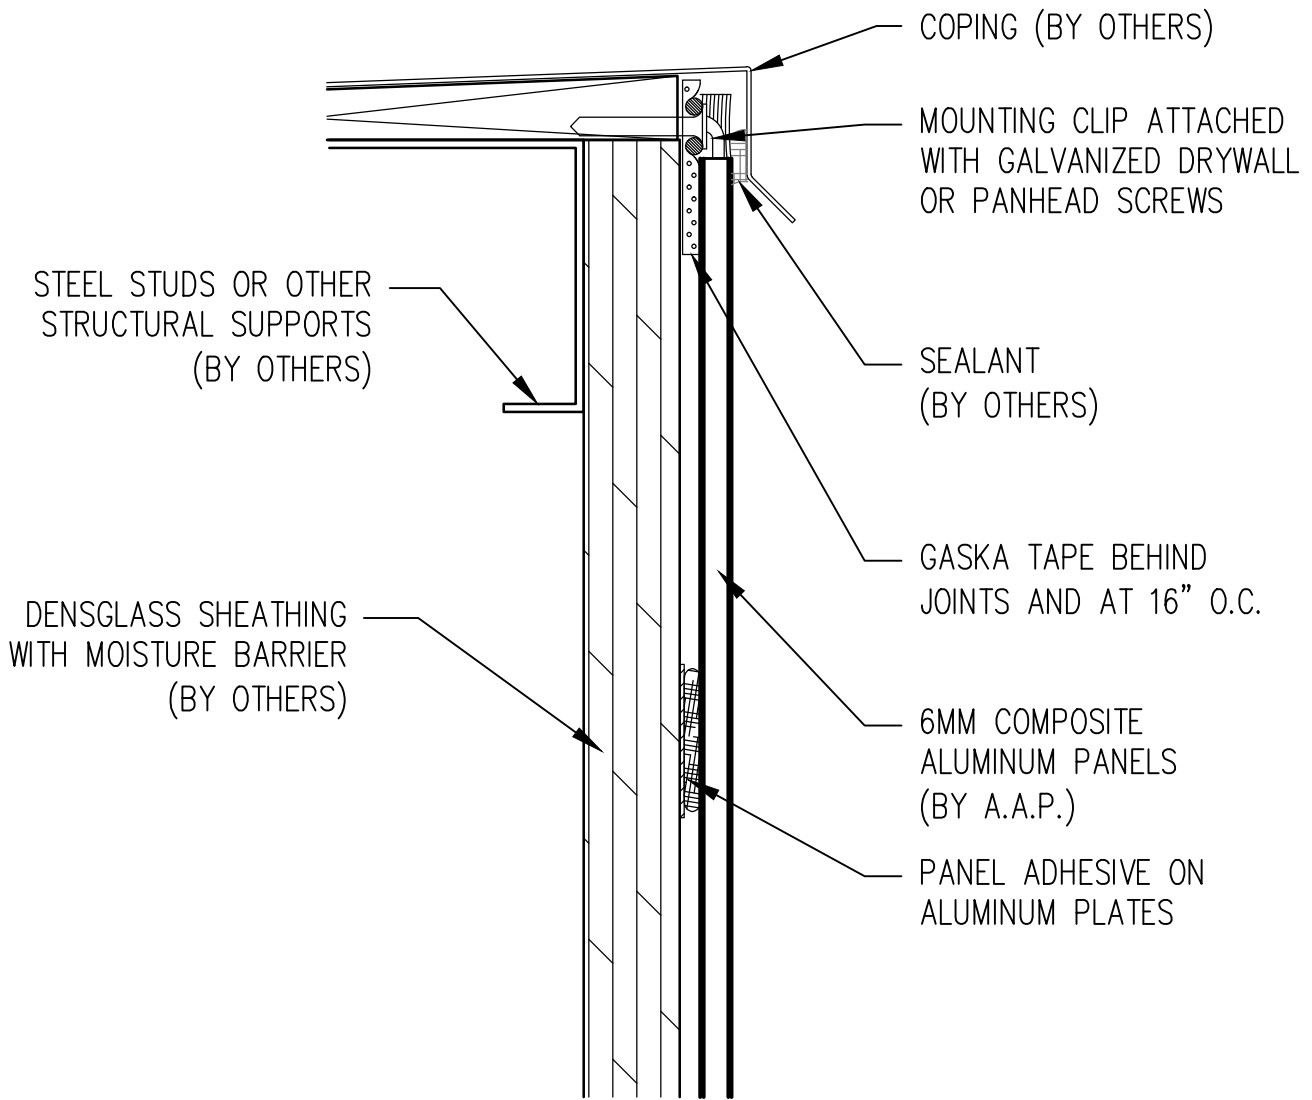

10
COPING

Abrams Architectural Products
7260 Delta Circle
Austell, GA 30168
Phone: 770.745.8728
Fax: 770.745.8839
www.abramssales.com

"CLIP & CAULK"
6MM COMPOSITE ALUMINUM
AAP-1100

MARCH 2011

10