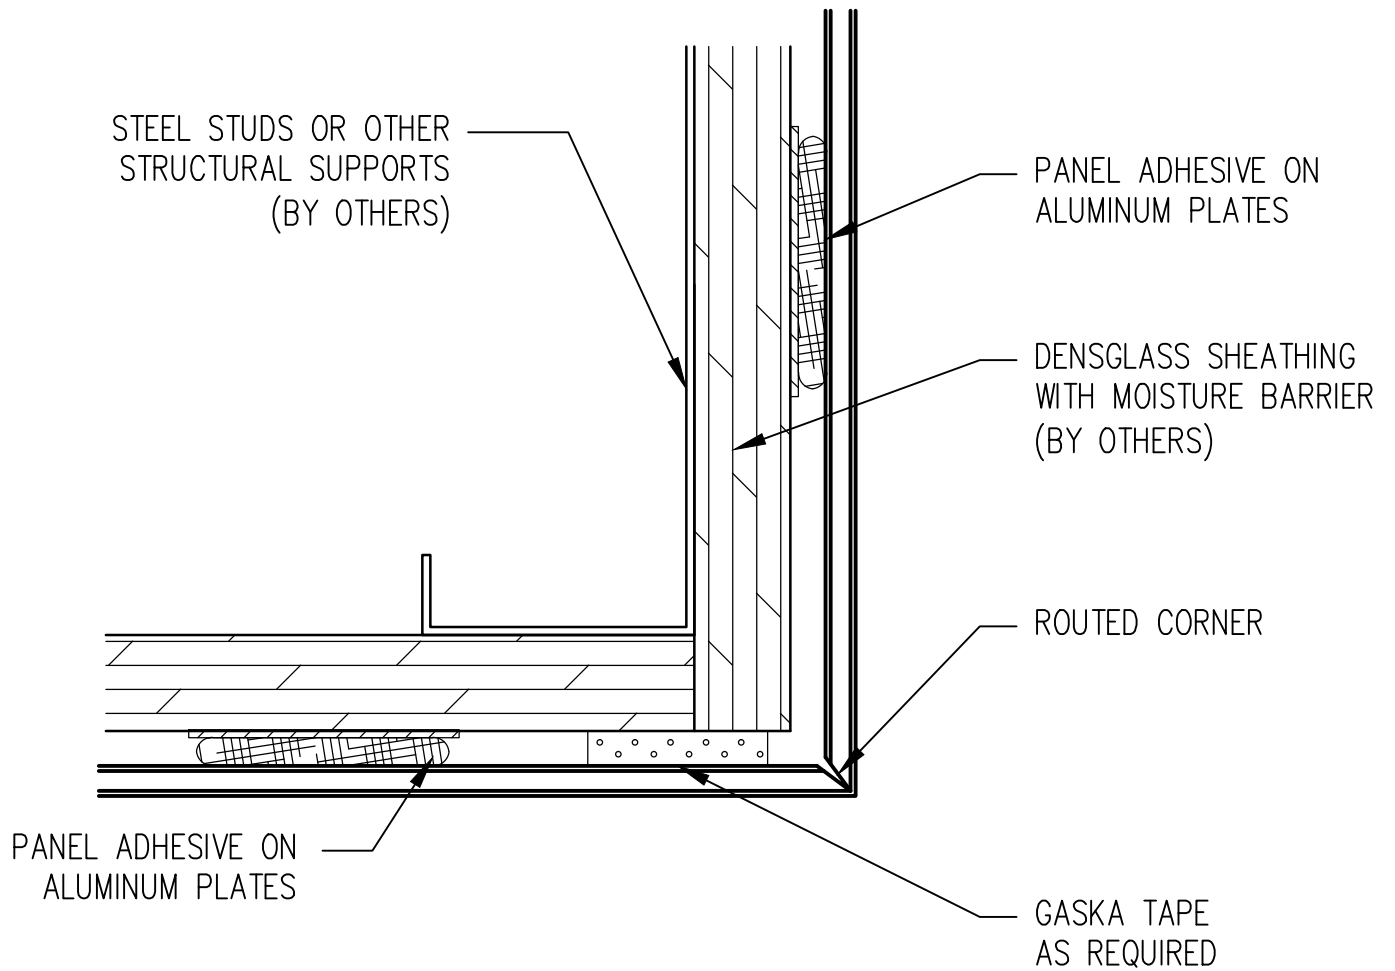

"CLIP & CAULK"
6MM COMPOSITE ALUMINUM
AAP-1100

MARCH 2011

4
OUTSIDE CORNER

Abrams Architectural Products
7260 Delta Circle
Austell, GA 30168
Phone: 770.745.8728
Fax: 770.745.8839
www.abramssales.com

"CLIP & CAULK"
6MM COMPOSITE ALUMINUM
AAP-1100