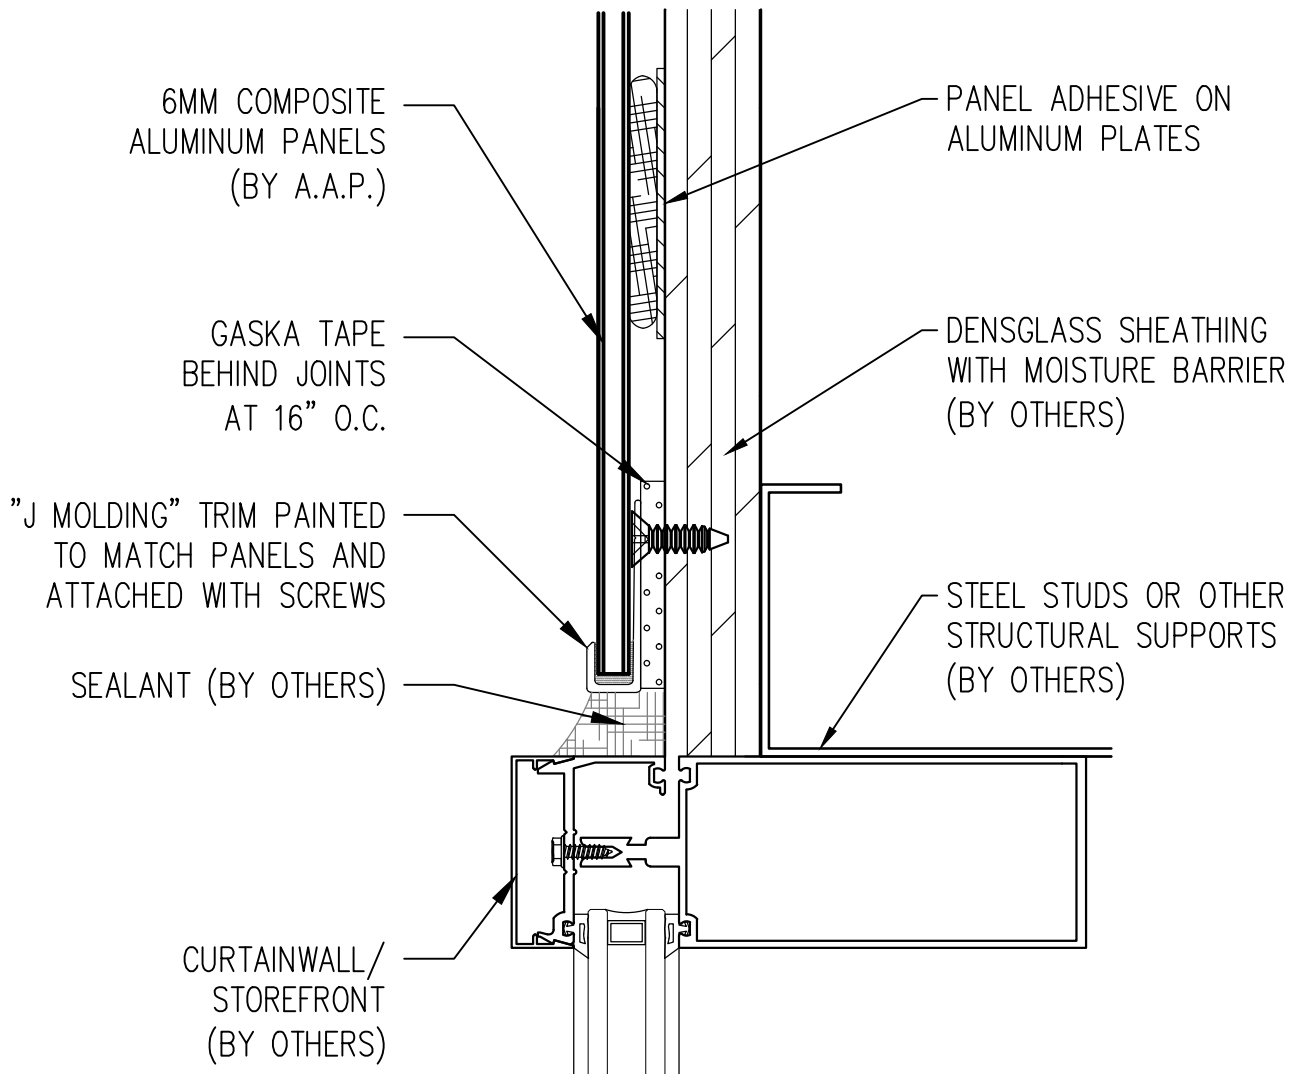

"CLIP & CAULK"
6MM COMPOSITE ALUMINUM
AAP-1100

MARCH 2011

7

8

WINDOW HEAD

Abrams Architectural Products
 7260 Delta Circle
 Austell, GA 30168
 Phone: 770.745.8728
 Fax: 770.745.8839
 www.abramssales.com

"CLIP & CAULK"
6MM COMPOSITE ALUMINUM
AAP-1100