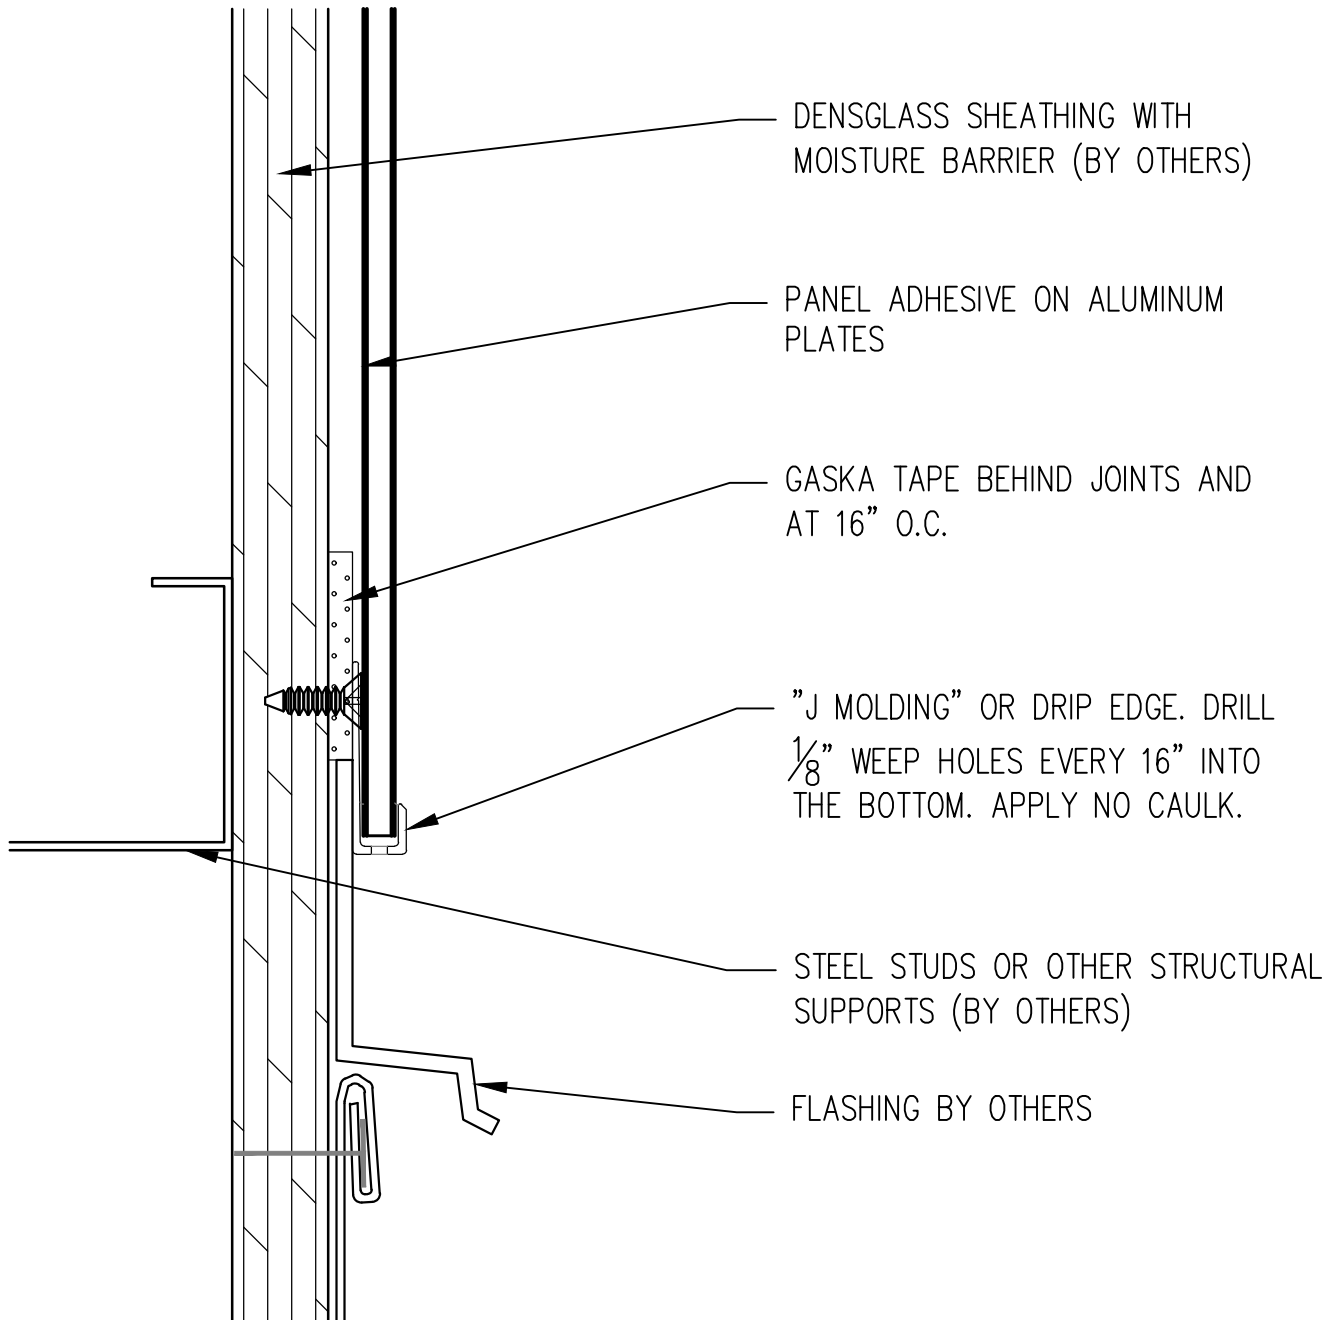

MARCH 2011

10
COPING

Abrams Architectural Products
7260 Delta Circle
Austell, GA 30168
Phone: 770.745.8728
Fax: 770.745.8839
www.abramssales.com

"CLIP & CAULK"
6MM COMPOSITE ALUMINUM
AAP-1100

MARCH 2011

10