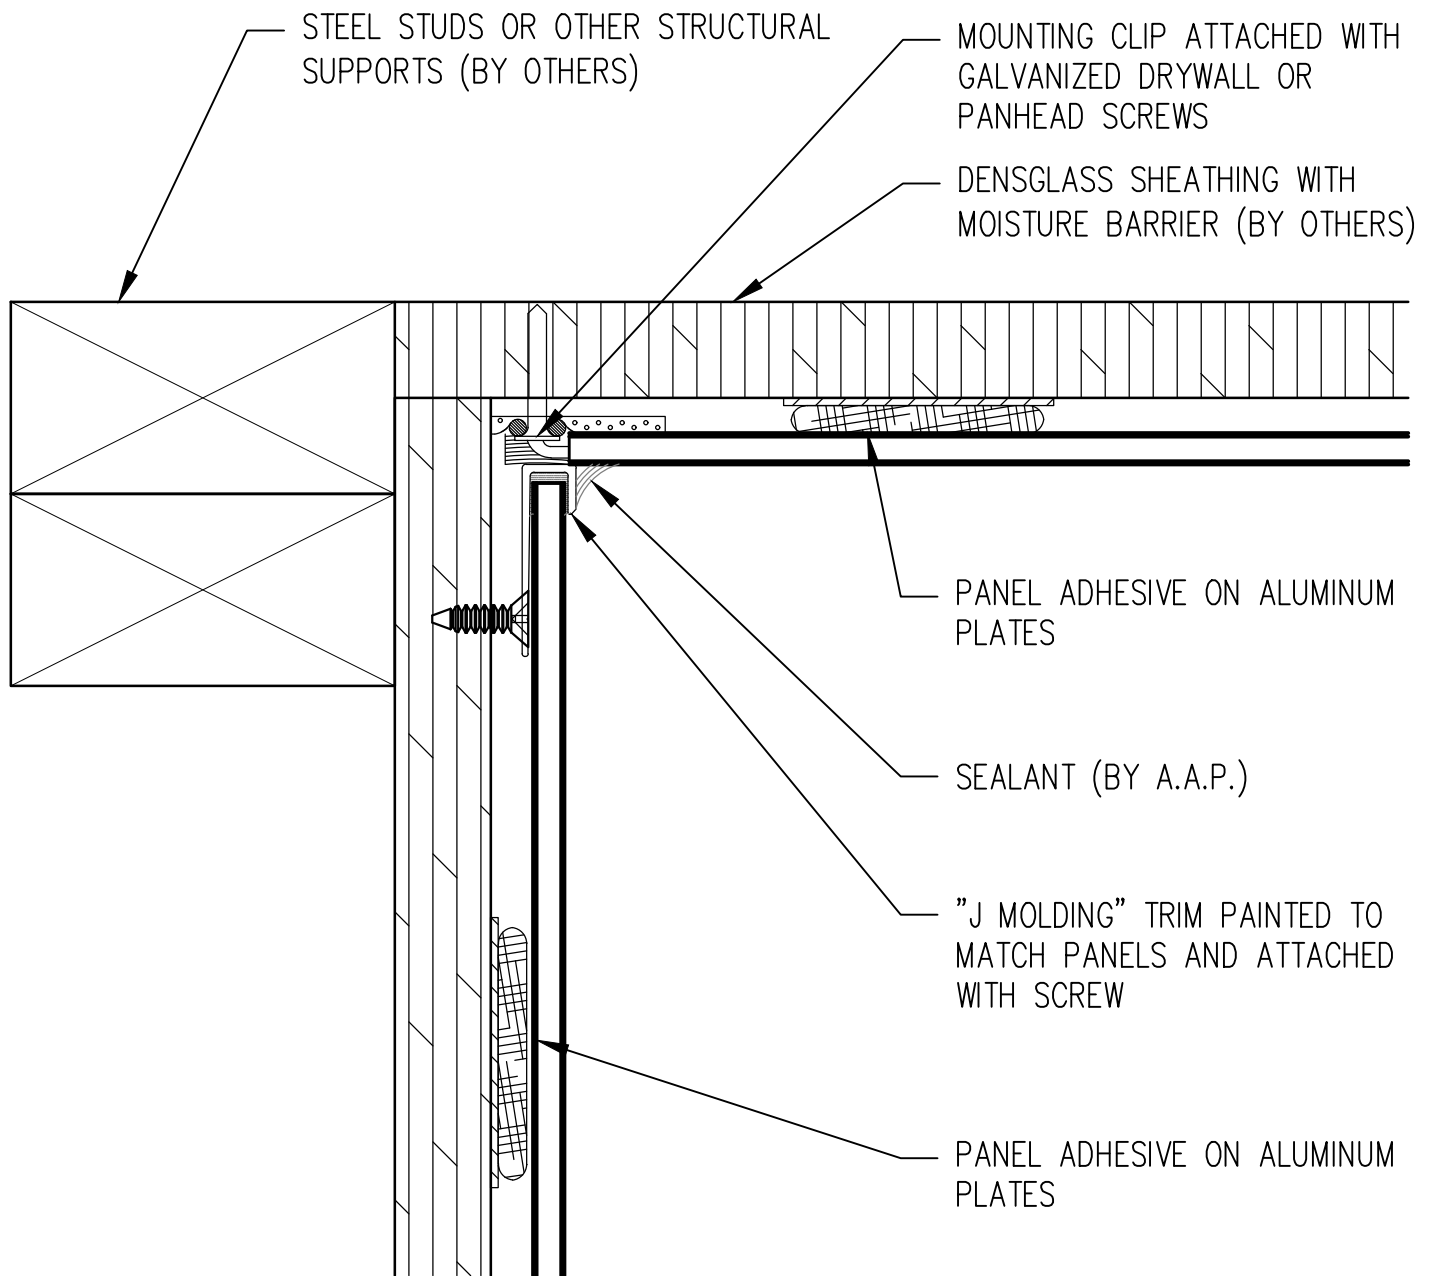

5
INSIDE CORNER

Abrams Architectural Products
7260 Delta Circle
Austell, GA 30168
Phone: 770.745.8728
Fax: 770.745.8839
www.abramssales.com

"CLIP & CAULK"
6MM COMPOSITE ALUMINUM
AAP-1100

MARCH 2011