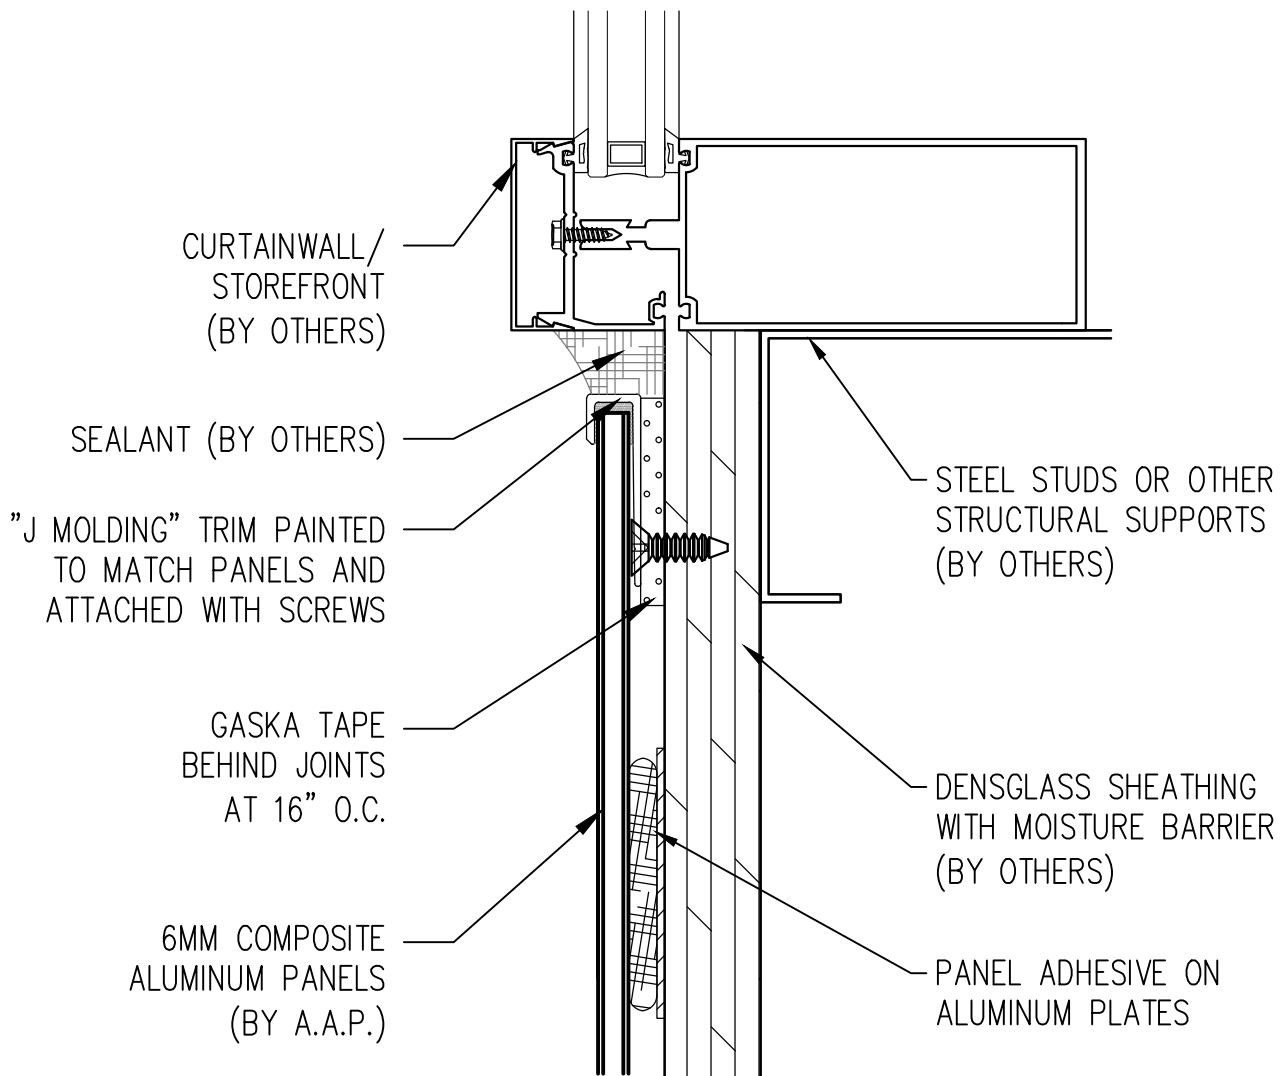

7

WINDOW SILL

Abrams Architectural Products
7260 Delta Circle
Austell, GA 30168
Phone: 770.745.8728
Fax: 770.745.8839
www.abramssales.com

"CLIP & CAULK"
6MM COMPOSITE ALUMINUM
AAP-1100

MARCH 2011

7