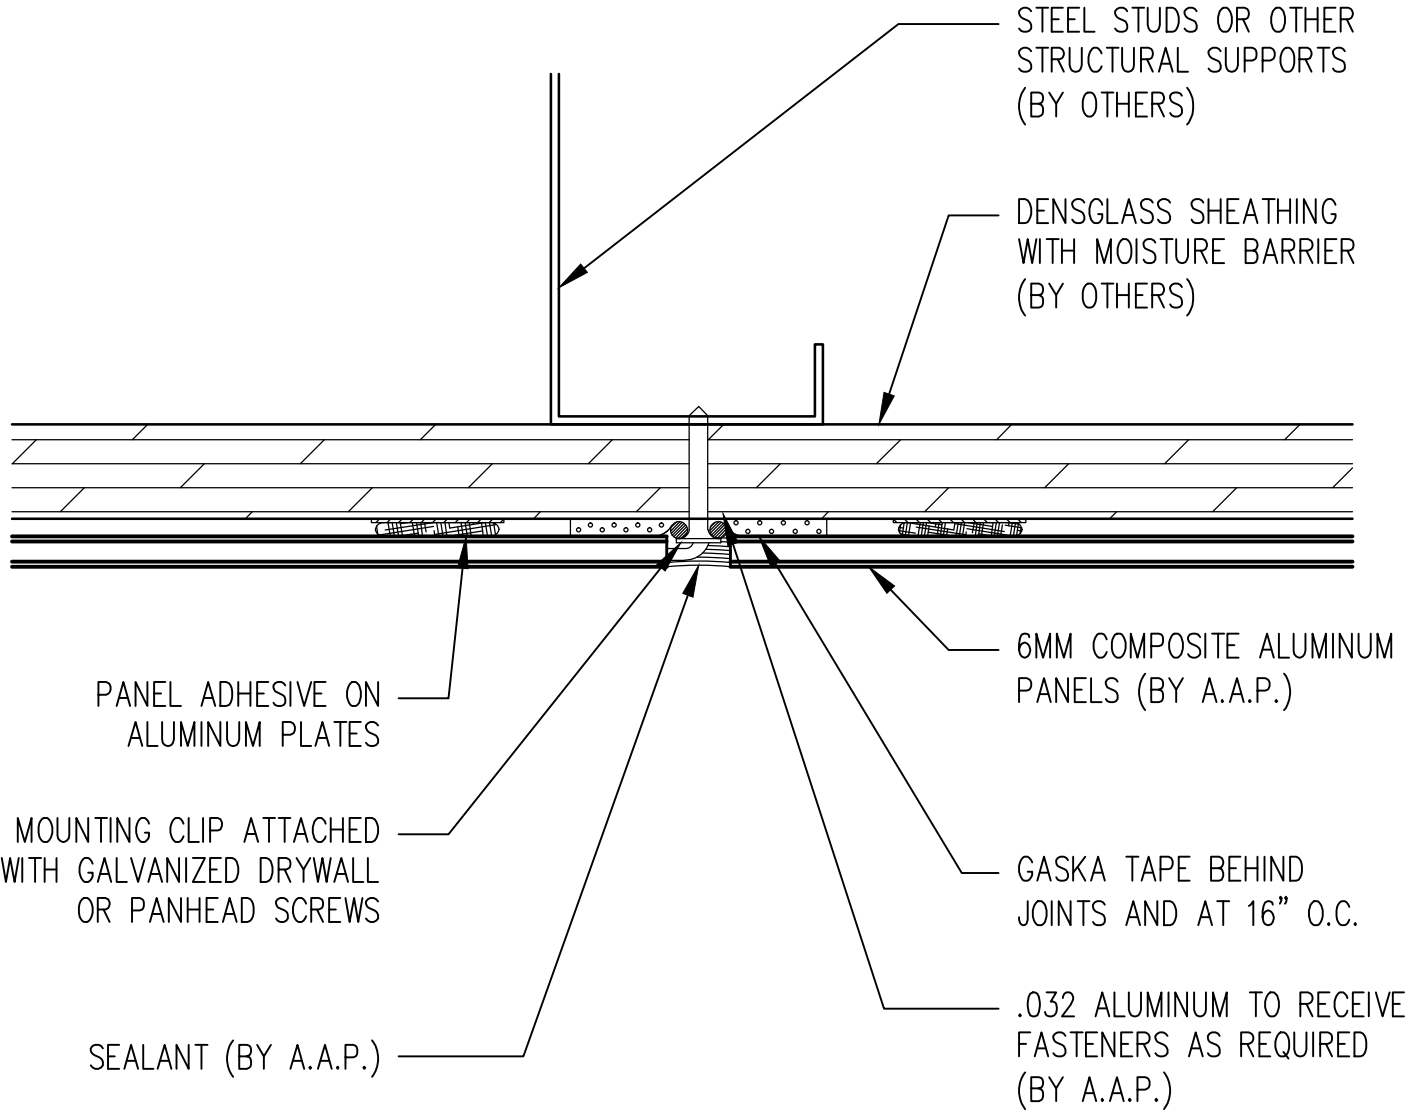

1
ELEVATION

Abrams Architectural Products
 7260 Delta Circle
 Austell, GA 30168
 Phone: 770.745.8728
 Fax: 770.745.8839
 www.abramssales.com

"CLIP & CAULK"
6MM COMPOSITE ALUMINUM
AAP-1100

MARCH 2011

2

TYPICAL VERTICAL JOINT