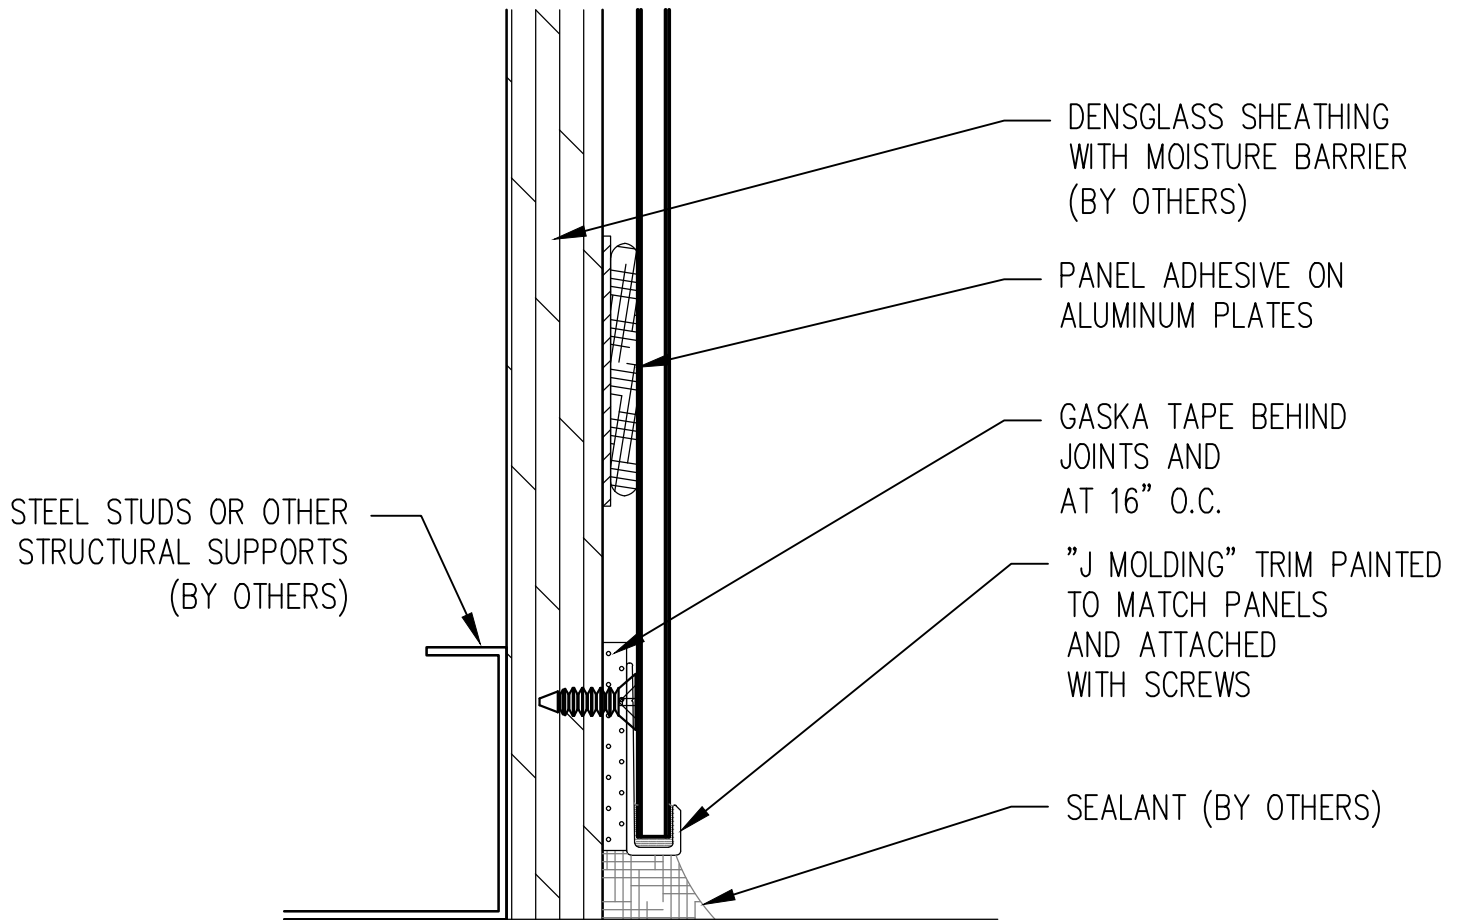

MARCH 2011

5
INSIDE CORNER

Abrams Architectural Products
7260 Delta Circle
Austell, GA 30168
Phone: 770.745.8728
Fax: 770.745.8839
www.abramssales.com

"CLIP & CAULK"
6MM COMPOSITE ALUMINUM
AAP-1100

MARCH 2011