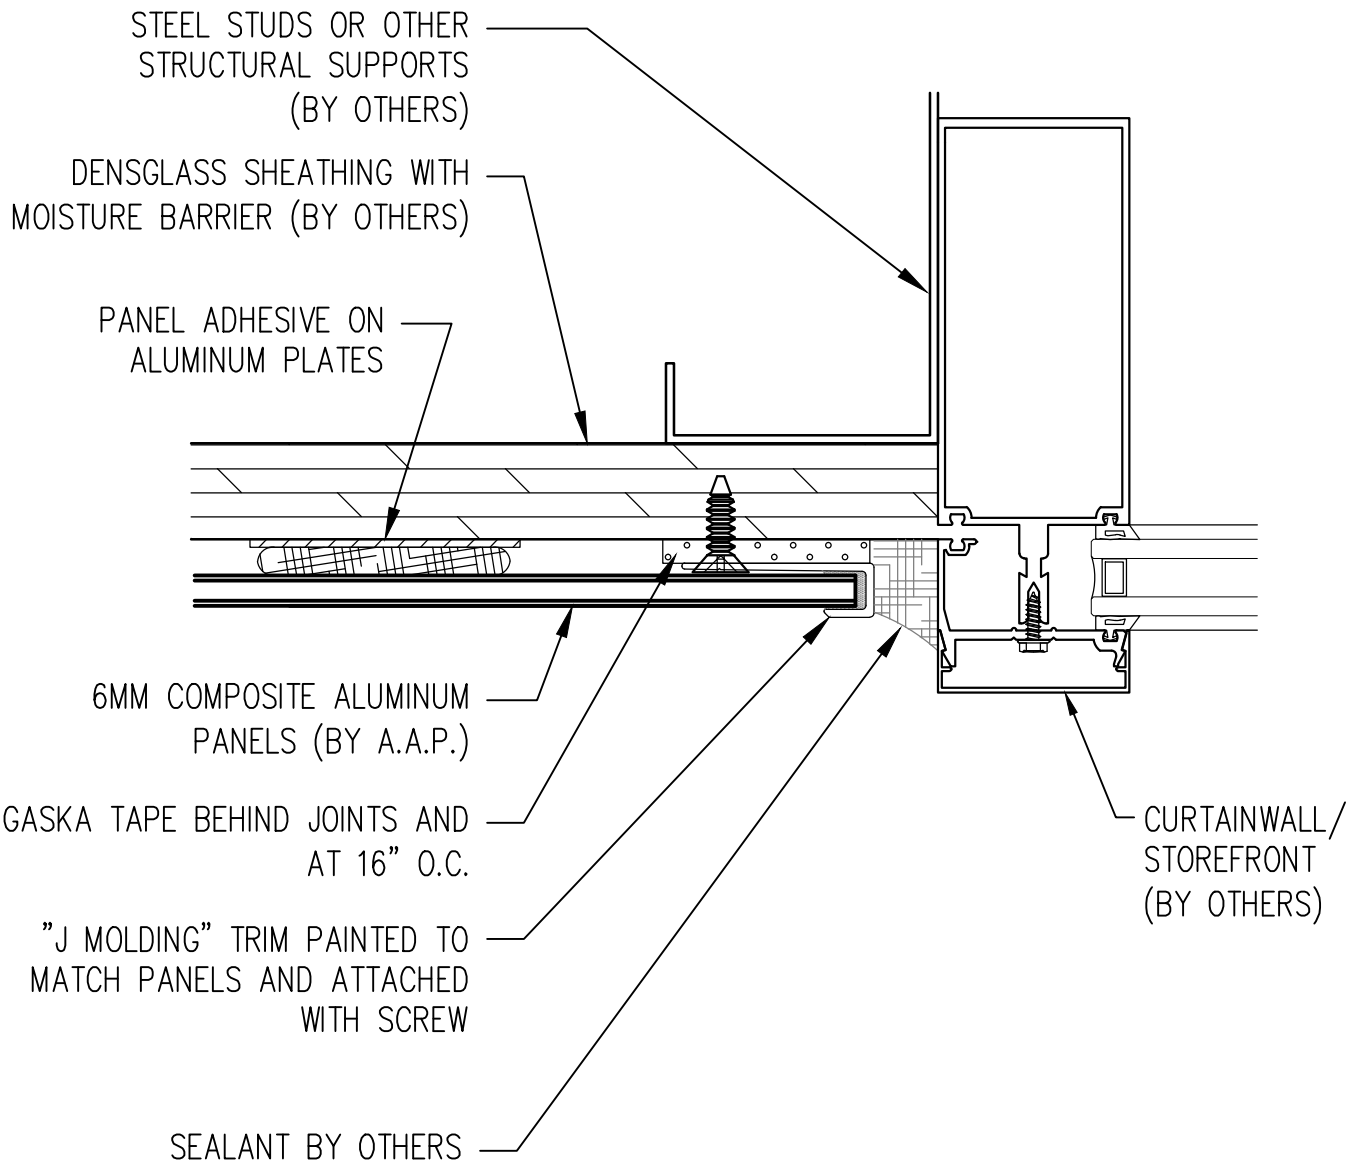

3
WINDOW JAMB

Abrams Architectural Products
7260 Delta Circle
Austell, GA 30168
Phone: 770.745.8728
Fax: 770.745.8839
www.abramssales.com

"CLIP & CAULK"
6MM COMPOSITE ALUMINUM
AAP-1100

MARCH 2011