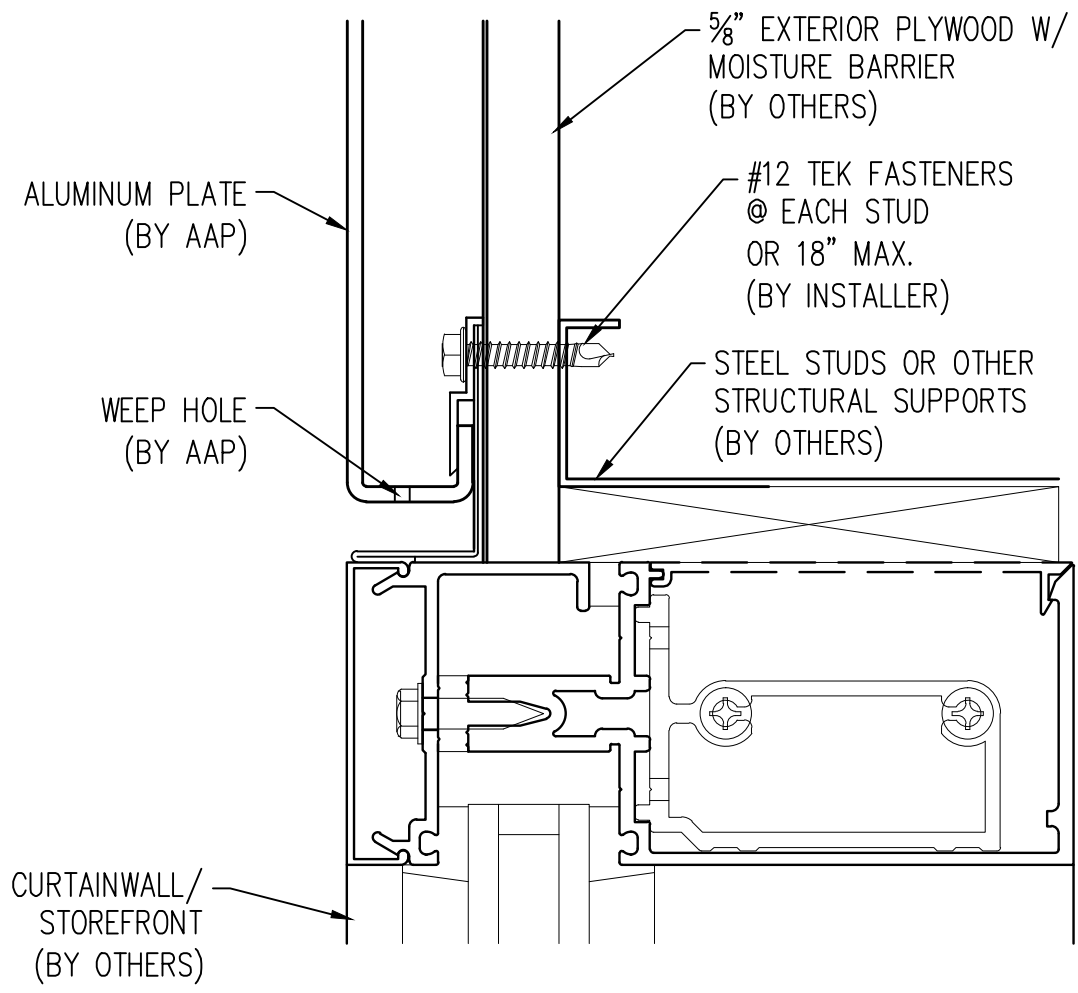

8
WINDOW HEAD

Abrams Architectural Products
7260 Delta Circle
Austell, GA 30168
Phone: 770.745.8728
Fax: 770.745.8839
www.abramssales.com

"DRY-JOINT"
ALUMINUM PLATE
AAP-975

MARCH 2011