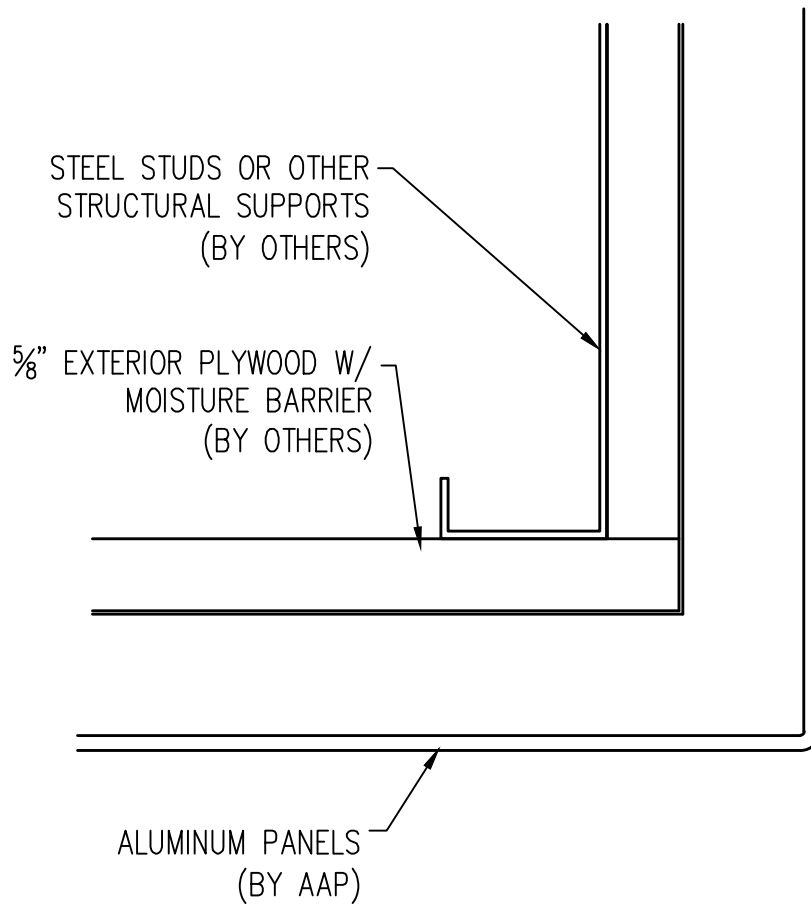

4
OUTSIDE CORNER

Abrams Architectural Products
7260 Delta Circle
Austell, GA 30168
Phone: 770.745.8728
Fax: 770.745.8839
www.abramssales.com

"DRY-JOINT"
ALUMINUM PLATE
AAP-975

MARCH 2011