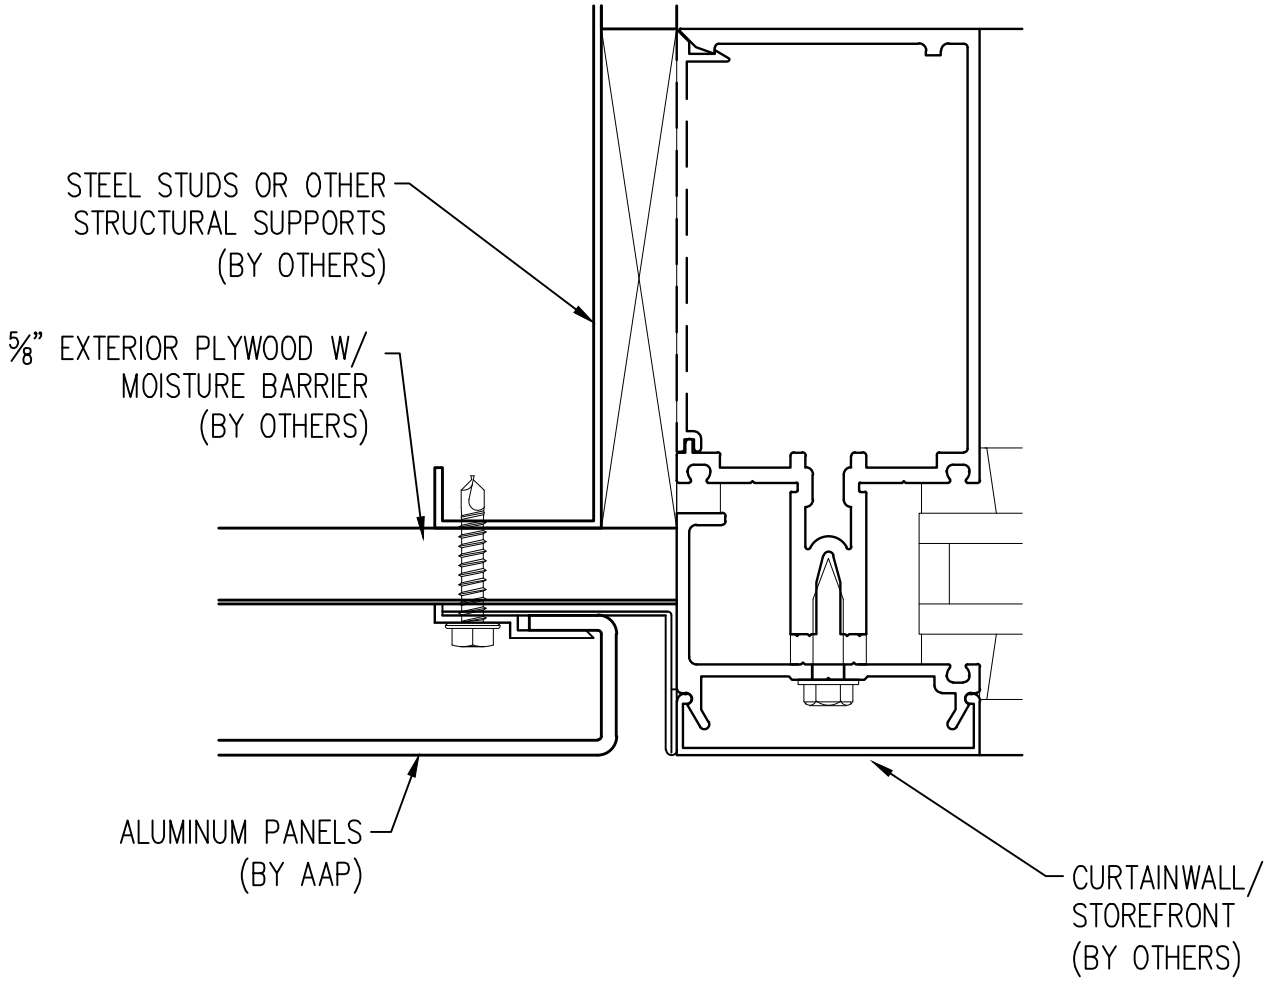

3
WINDOW JAMB

Abrams Architectural Products
7260 Delta Circle
Austell, GA 30168
Phone: 770.745.8728
Fax: 770.745.8839
www.abramssales.com

"DRY-JOINT"
ALUMINUM PLATE
AAP-975

MARCH 2011

3