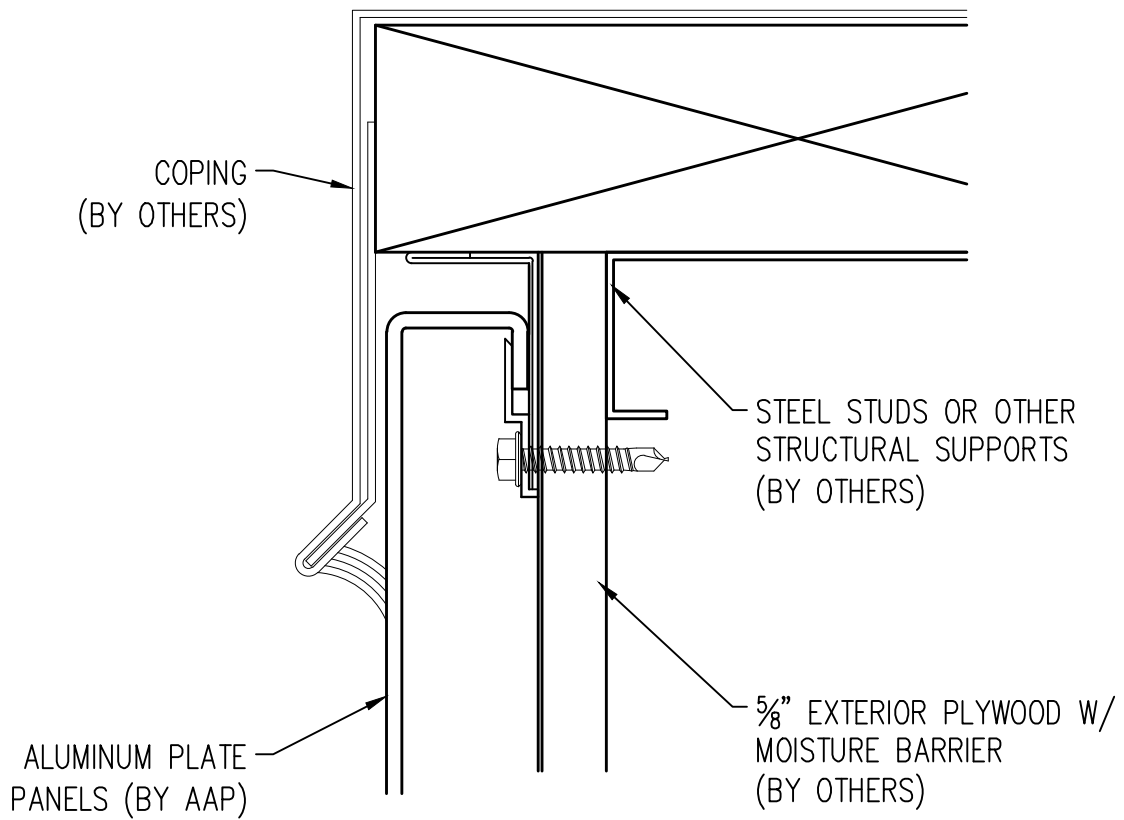

10
COPING

Abrams Architectural Products
7260 Delta Circle
Austell, GA 30168
Phone: 770.745.8728
Fax: 770.745.8839
www.abramssales.com

"DRY-JOINT"
ALUMINUM PLATE
AAP-975

MARCH 2011

10