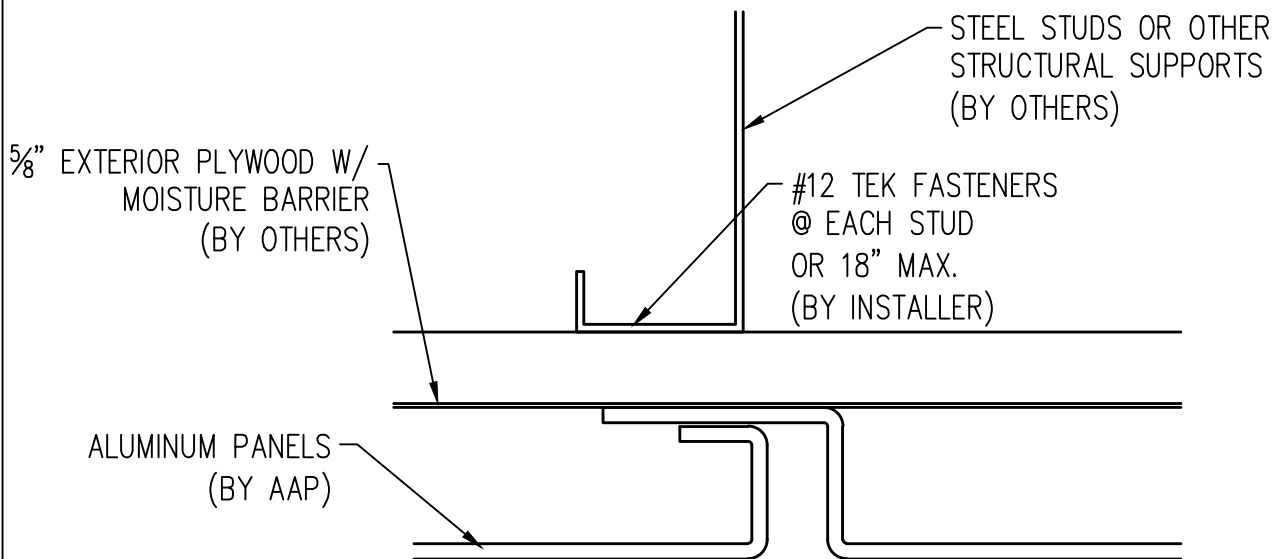

MARCH 2011

2

TYPICAL VERTICAL JOINT

Abrams Architectural Products  
7260 Delta Circle  
Austell, GA 30168  
Phone: 770.745.8728  
Fax: 770.745.8839  
www.abramssales.com

*"DRY-JOINT"*  
*ALUMINUM PLATE*  
*AAP-975*