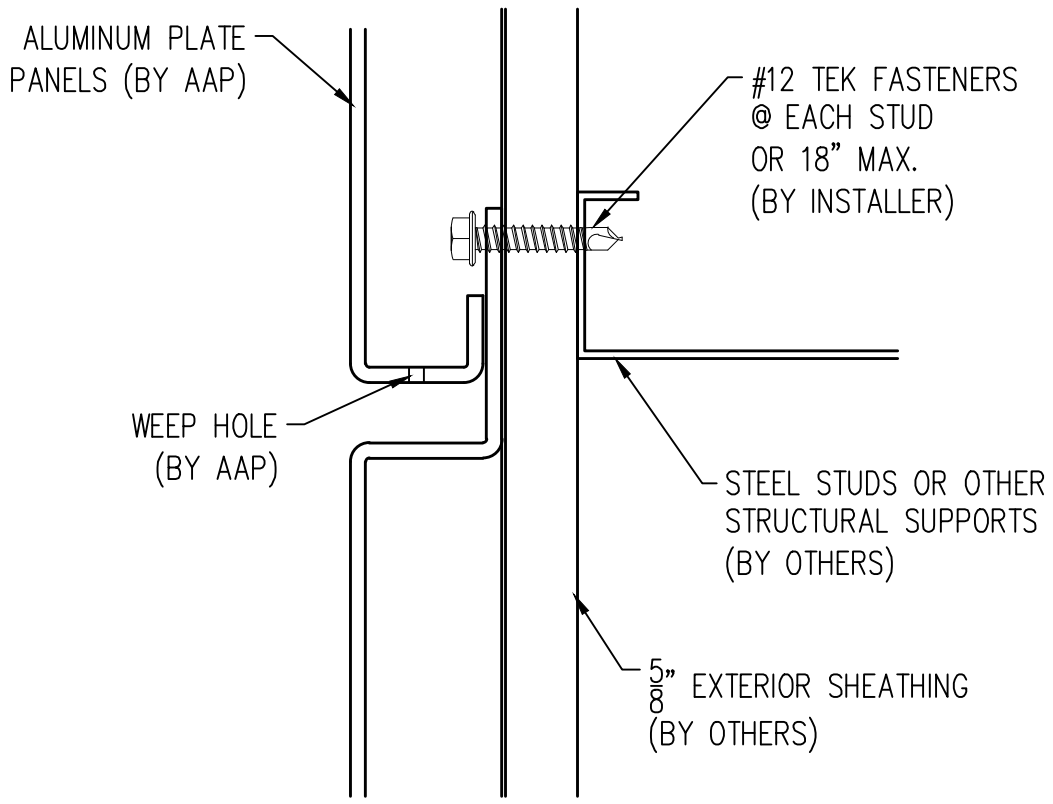

9

TYPICAL HORIZONTAL JOINT

Abrams Architectural Products
7260 Delta Circle
Austell, GA 30168
Phone: 770.745.8728
Fax: 770.745.8839
www.abramssales.com

"DRY-JOINT"
ALUMINUM PLATE
AAP-975

MARCH 2011

9