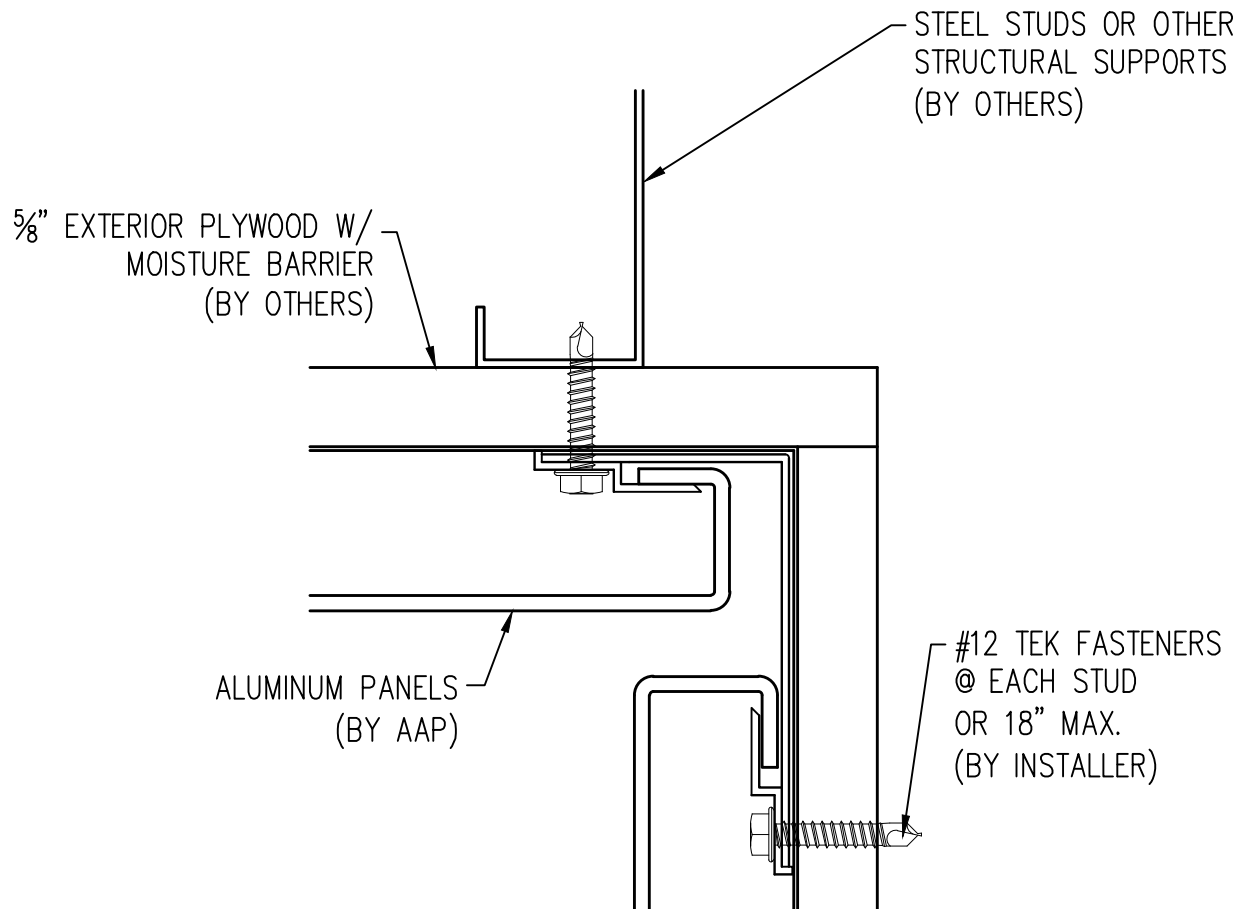

5
INSIDE CORNER

Abrams Architectural Products
7260 Delta Circle
Austell, GA 30168
Phone: 770.745.8728
Fax: 770.745.8839
www.abramssales.com

"DRY-JOINT"
ALUMINUM PLATE
AAP-975

MARCH 2011