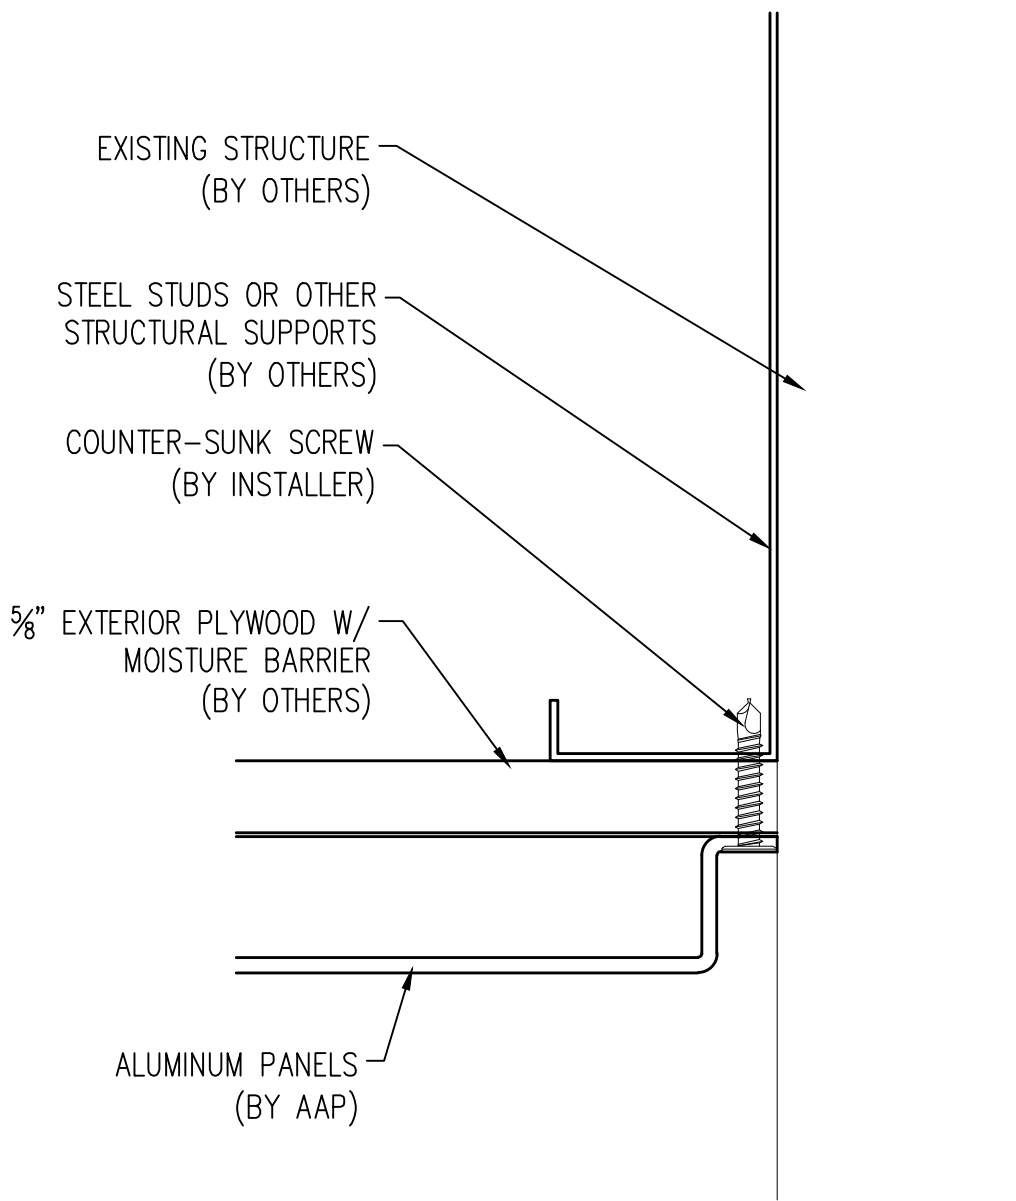

11
JAMB

Abrams Architectural Products
7260 Delta Circle
Austell, GA 30168
Phone: 770.745.8728
Fax: 770.745.8839
www.abramssales.com

"DRY-JOINT"
ALUMINUM PLATE
AAP-975

MARCH 2011

11