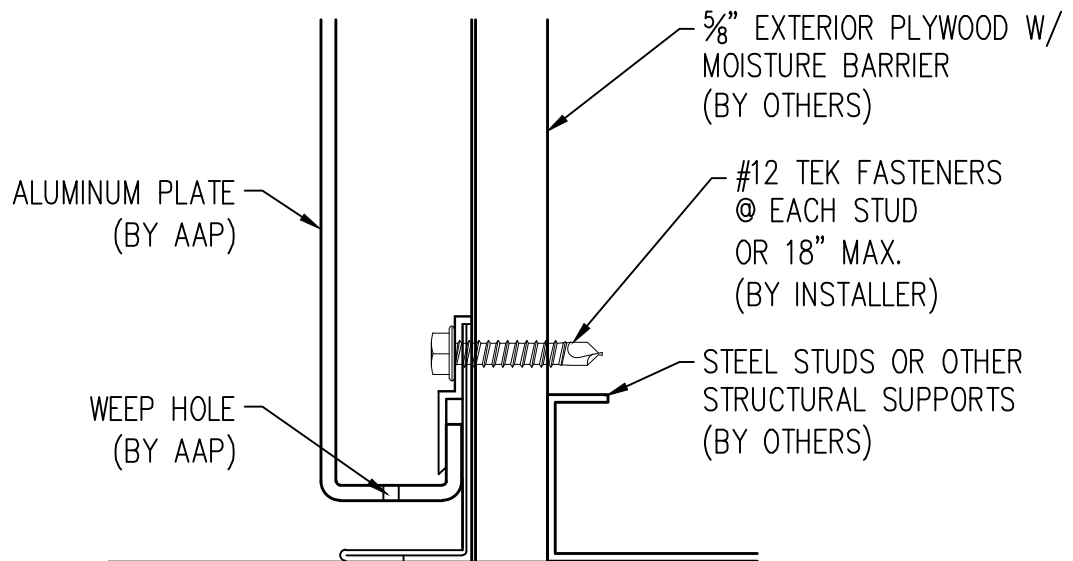

6
JAMB

Abrams Architectural Products
7260 Delta Circle
Austell, GA 30168
Phone: 770.745.8728
Fax: 770.745.8839
www.abramssales.com

"DRY-JOINT"
ALUMINUM PLATE
AAP-975

MARCH 2011