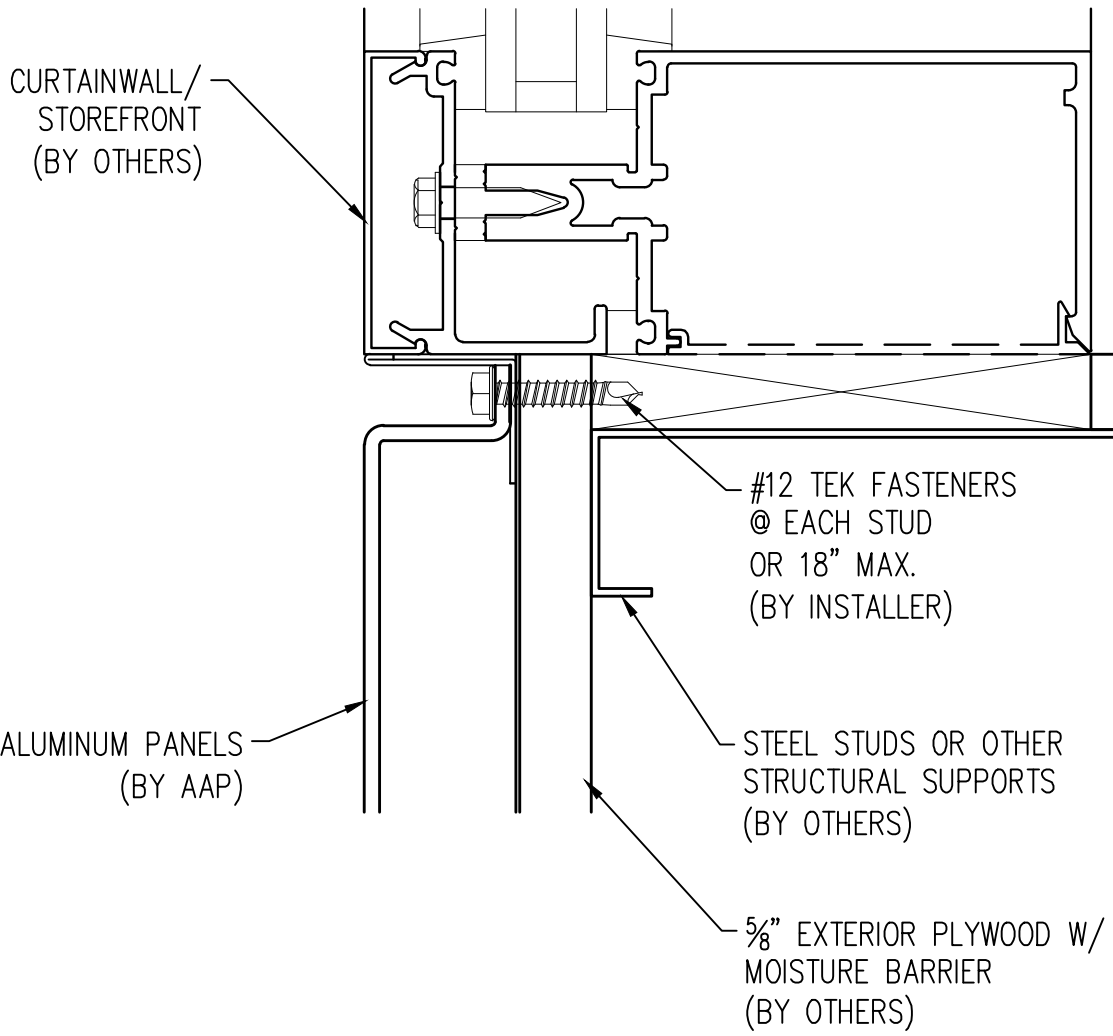

7
WINDOW SILL

Abrams Architectural Products
7260 Delta Circle
Austell, GA 30168
Phone: 770.745.8728
Fax: 770.745.8839
www.abramssales.com

"DRY-JOINT"
ALUMINUM PLATE
AAP-975

MARCH 2011