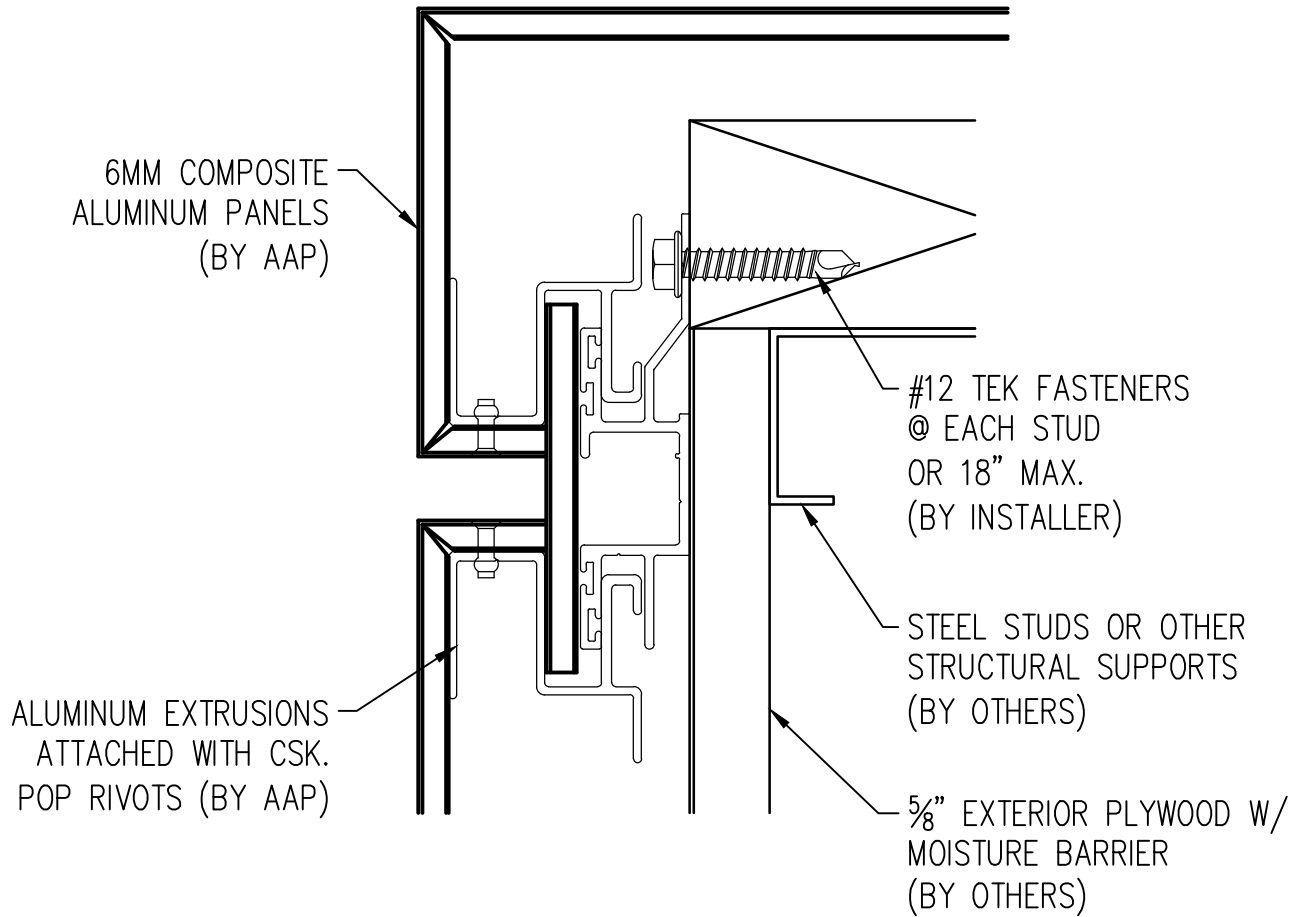

MARCH 2011

9

10
COPING

Abrams Architectural Products
7260 Delta Circle
Austell, GA 30168
Phone: 770.745.8728
Fax: 770.745.8839
www.abramssales.com

"RAIN SCREEN"
6MM COMPOSITE ALUMINUM
AAP-200

MARCH 2011

10

10A
ALTERNATE COPING