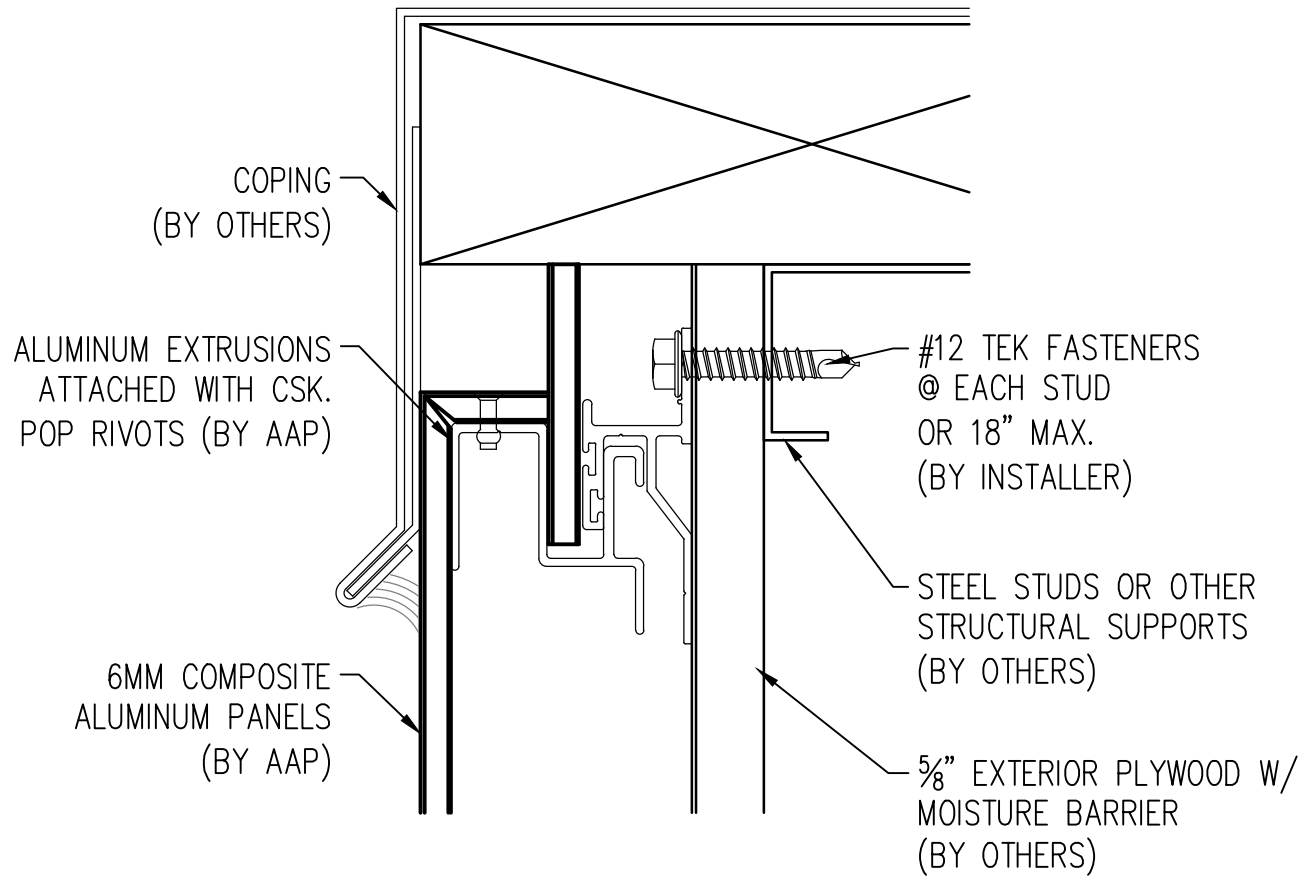

10
COPING

Abrams Architectural Products
7260 Delta Circle
Austell, GA 30168
Phone: 770.745.8728
Fax: 770.745.8839
www.abramssales.com

"RAIN SCREEN"
6MM COMPOSITE ALUMINUM
AAP-200

MARCH 2011

10