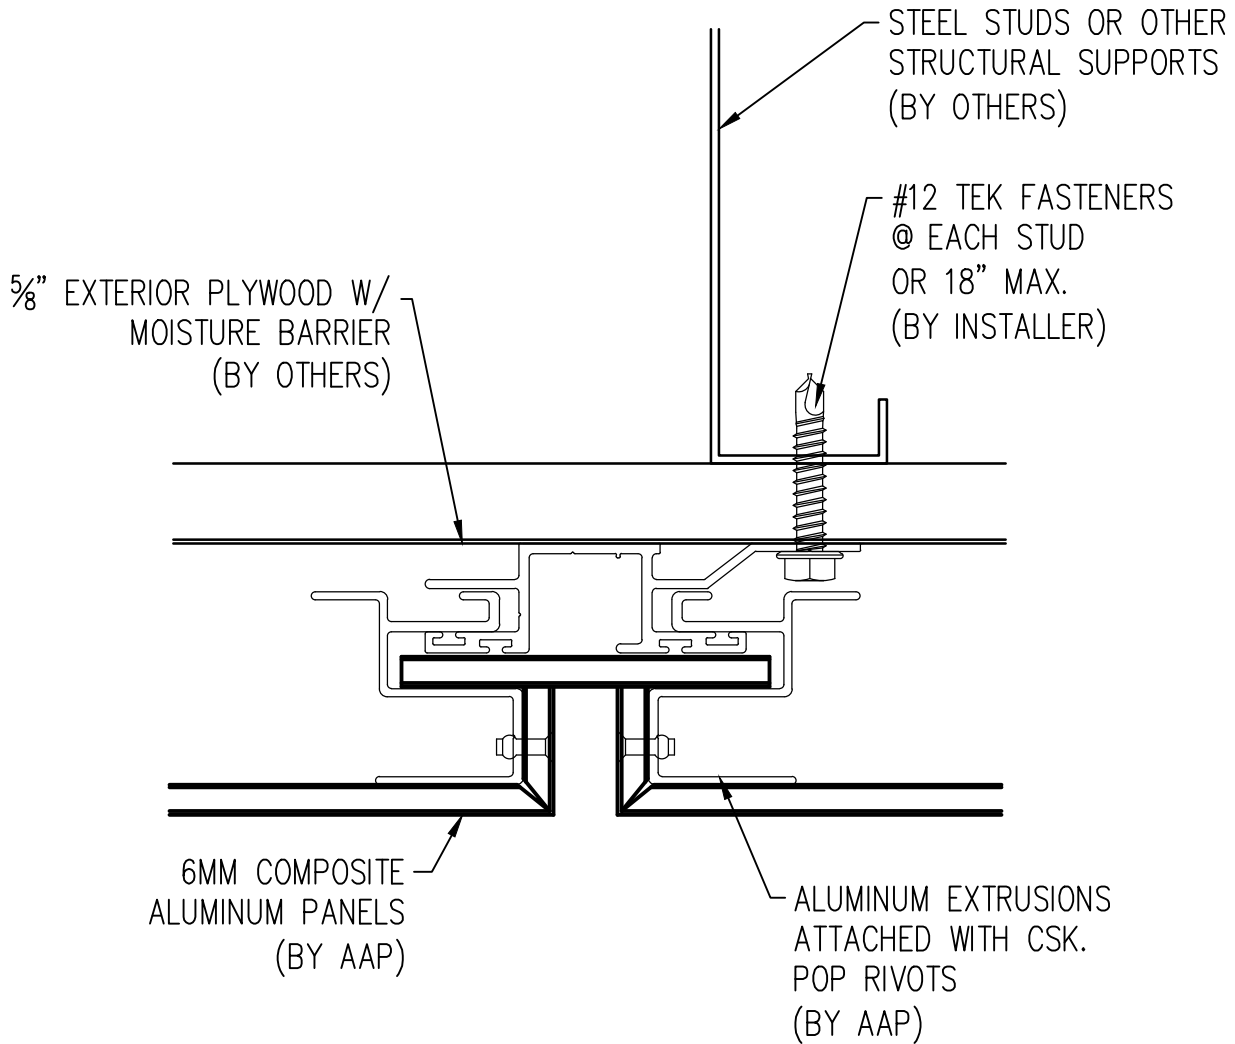

1
ELEVATION

Abrams Architectural Products
 7260 Delta Circle
 Austell, GA 30168
 Phone: 770.745.8728
 Fax: 770.745.8839
 www.abramssales.com

"RAIN SCREEN"
6MM COMPOSITE ALUMINUM
AAP-200

MARCH 2011

2

TYPICAL VERTICAL JOINT