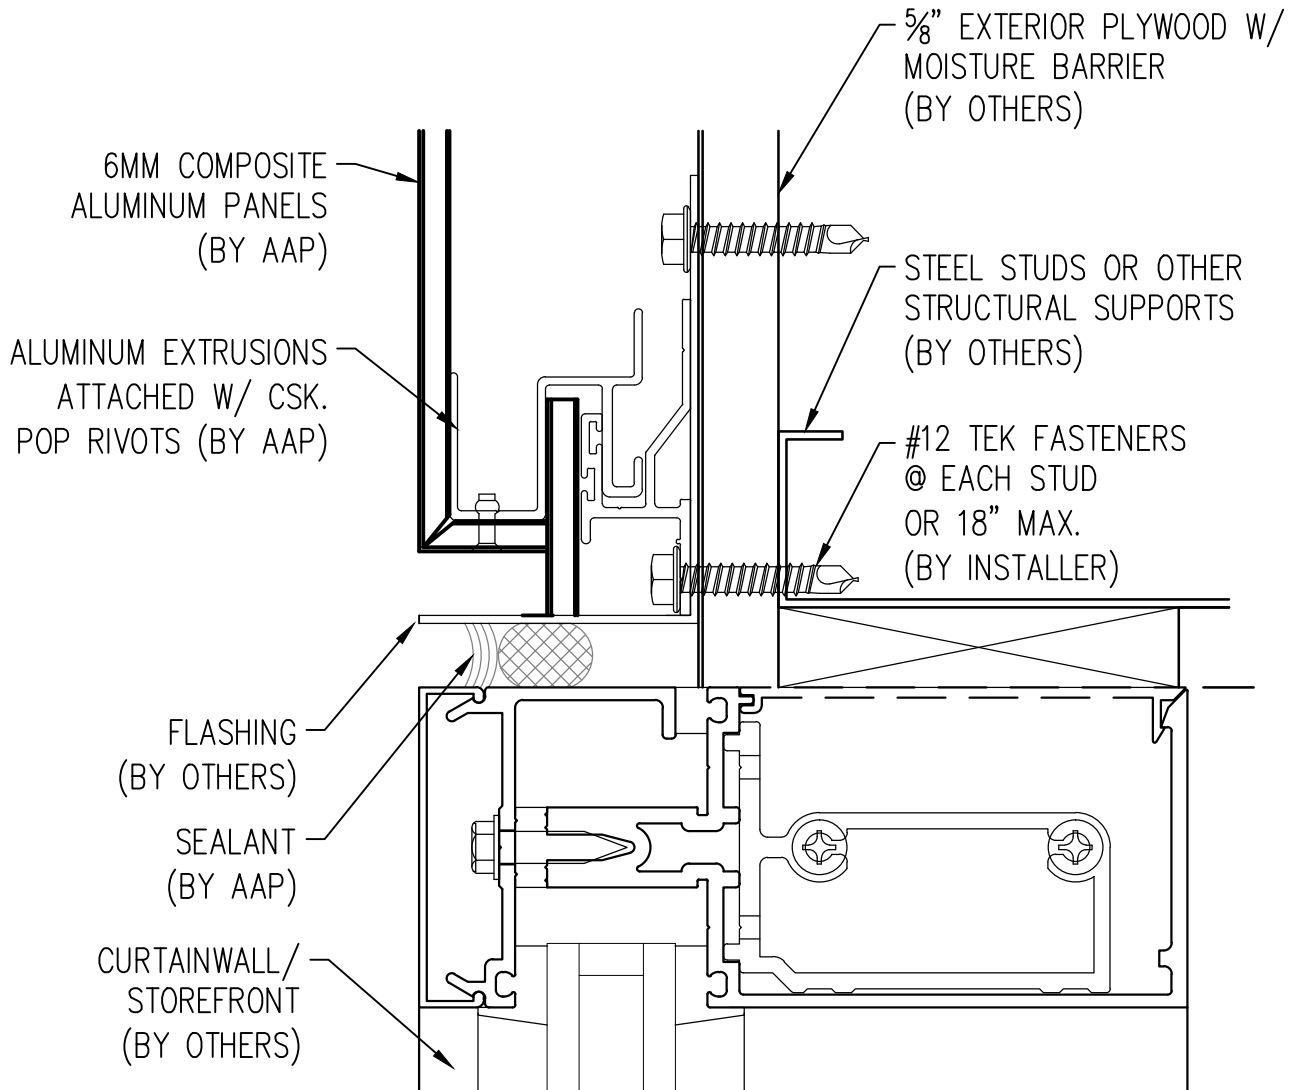

8

WINDOW HEAD

Abrams Architectural Products
7260 Delta Circle
Austell, GA 30168
Phone: 770.745.8728
Fax: 770.745.8839
www.abramssales.com

"RAIN SCREEN"
6MM COMPOSITE ALUMINUM
AAP-200

MARCH 2011

8