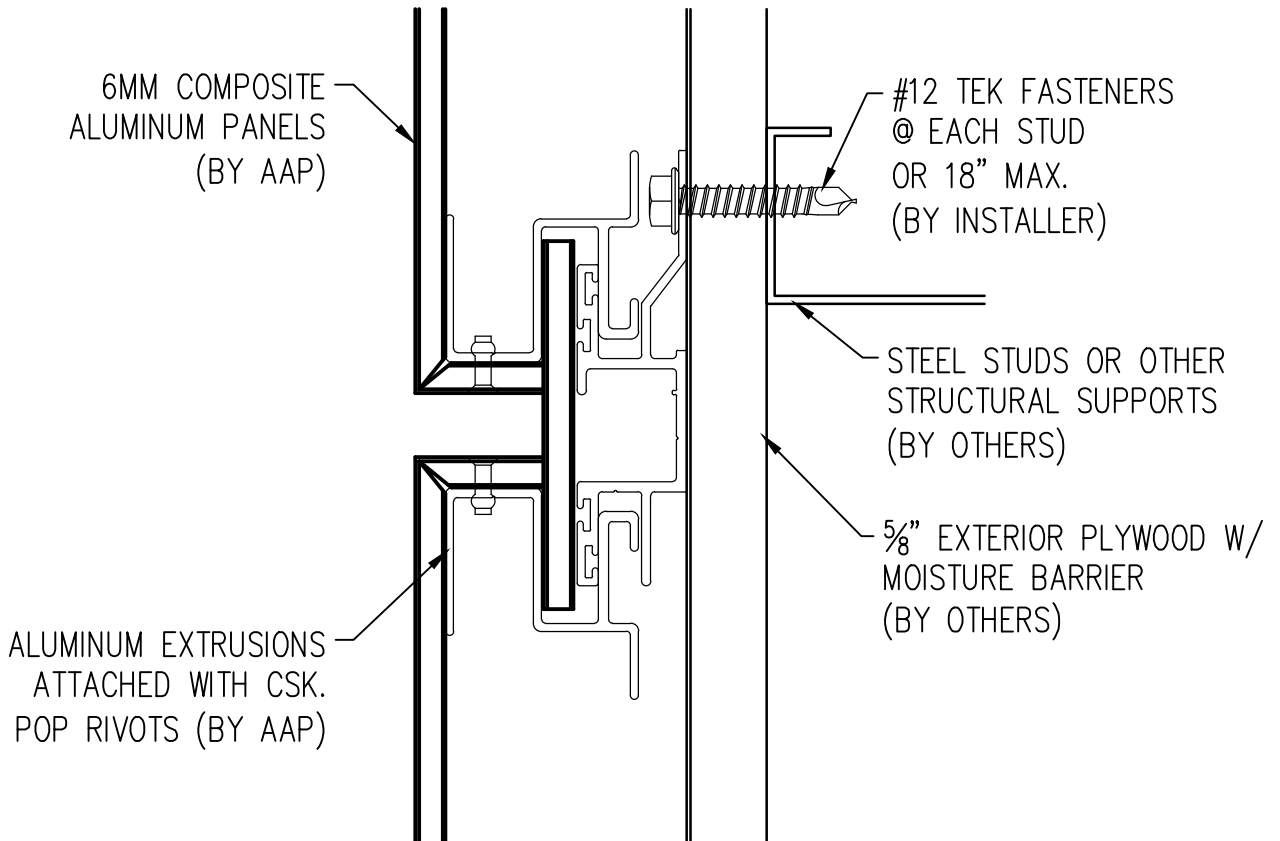

MARCH 2011

8

9

TYPICAL HORIZONTAL JOINT

Abrams Architectural Products
 7260 Delta Circle
 Austell, GA 30168
 Phone: 770.745.8728
 Fax: 770.745.8839
 www.abramssales.com

"RAIN SCREEN"
6MM COMPOSITE ALUMINUM
AAP-200