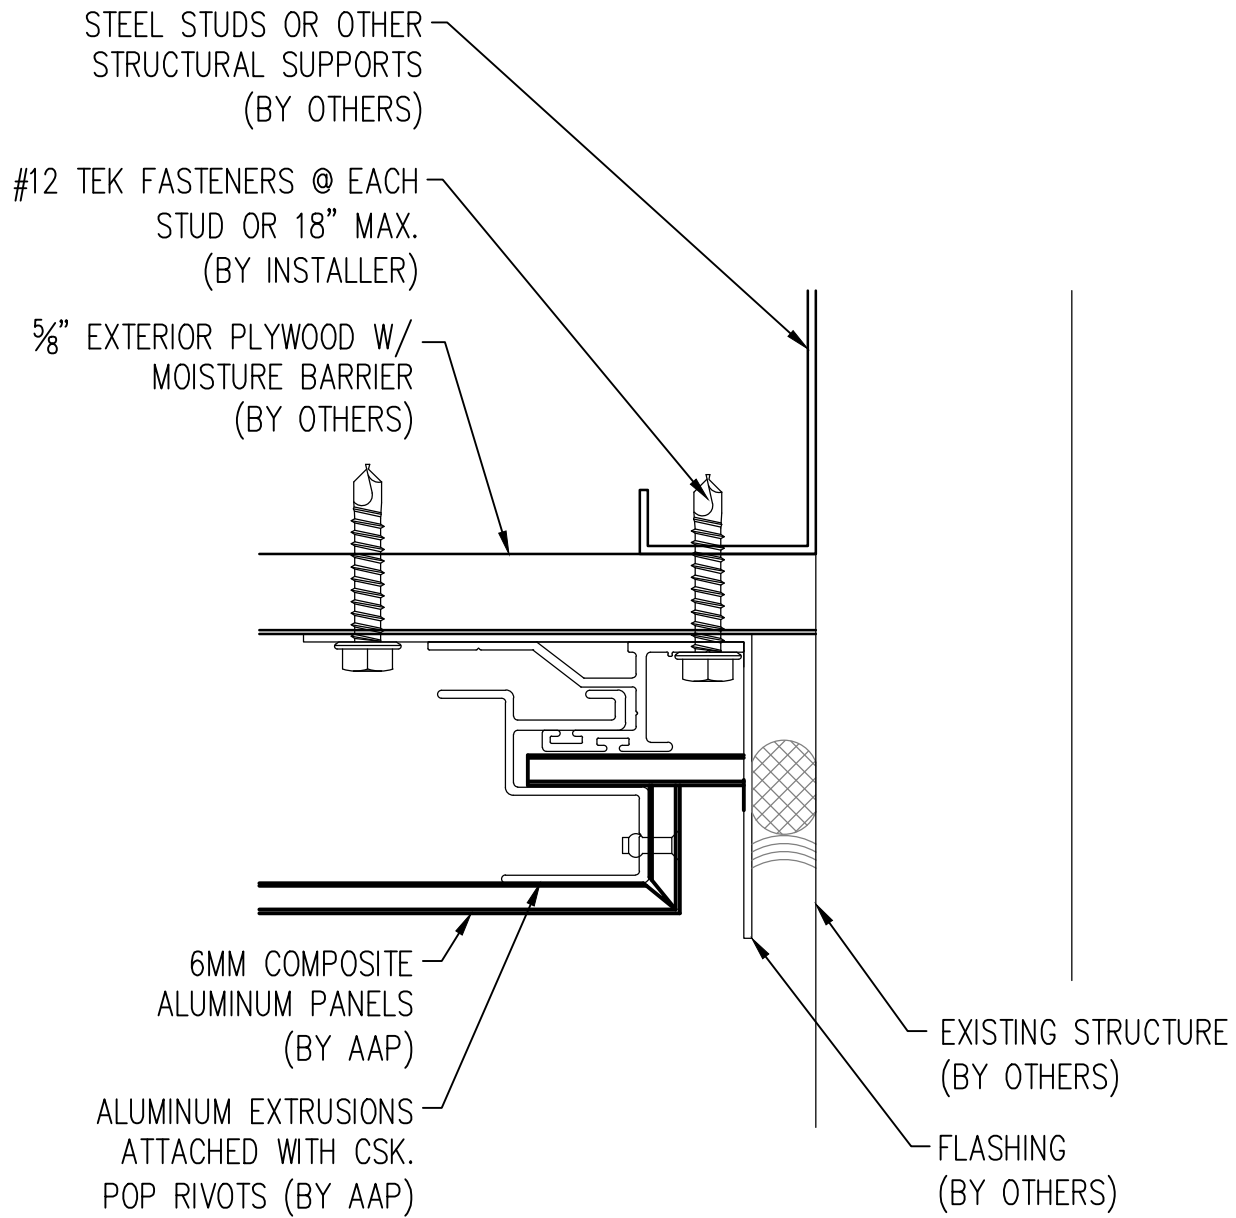

11
JAMB

Abrams Architectural Products
7260 Delta Circle
Austell, GA 30168
Phone: 770.745.8728
Fax: 770.745.8839
www.abramssales.com

"RAIN SCREEN"
6MM COMPOSITE ALUMINUM
AAP-200

MARCH 2011

11