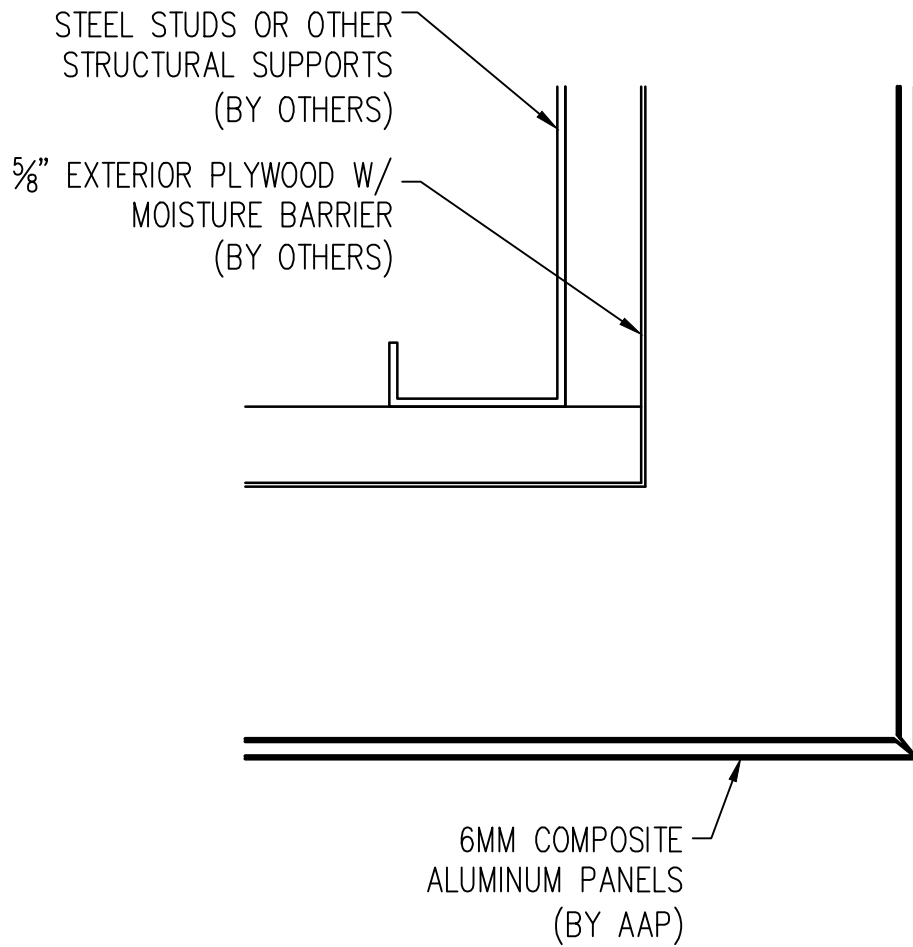

4
OUTSIDE CORNER

Abrams Architectural Products
7260 Delta Circle
Austell, GA 30168
Phone: 770.745.8728
Fax: 770.745.8839
www.abramssales.com

"RAIN SCREEN"
6MM COMPOSITE ALUMINUM
AAP-200

MARCH 2011