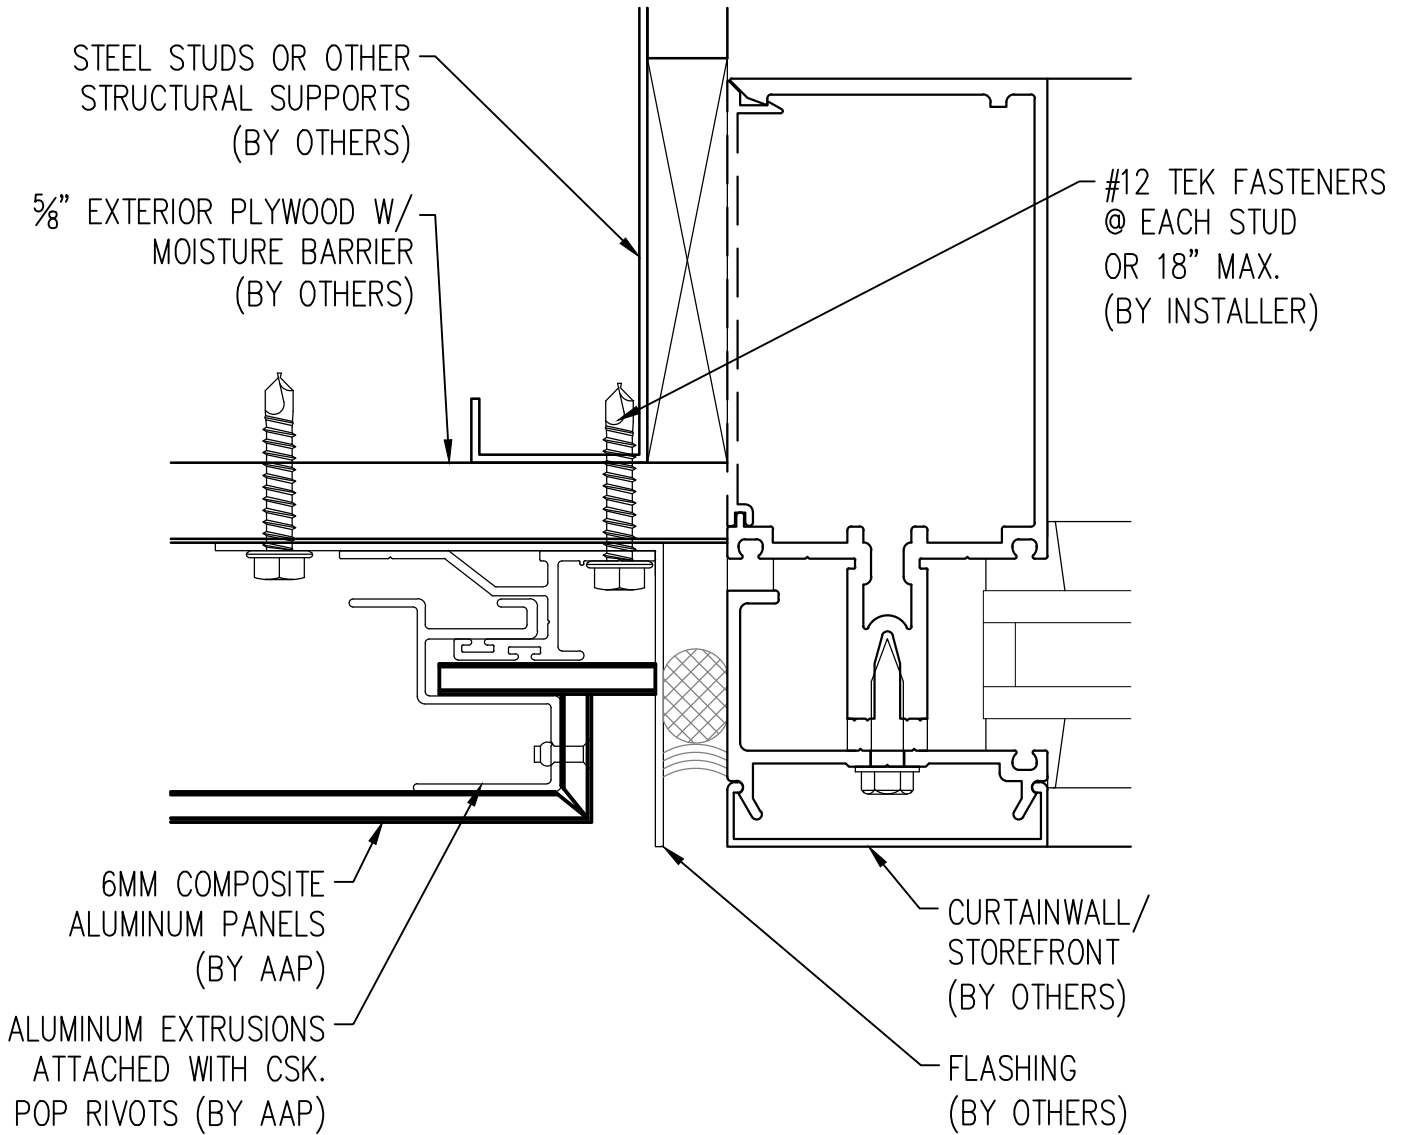

3

WINDOW JAMB

Abrams Architectural Products
7260 Delta Circle
Austell, GA 30168
Phone: 770.745.8728
Fax: 770.745.8839
www.abramssales.com

"RAIN SCREEN"
6MM COMPOSITE ALUMINUM
AAP-200

MARCH 2011

3