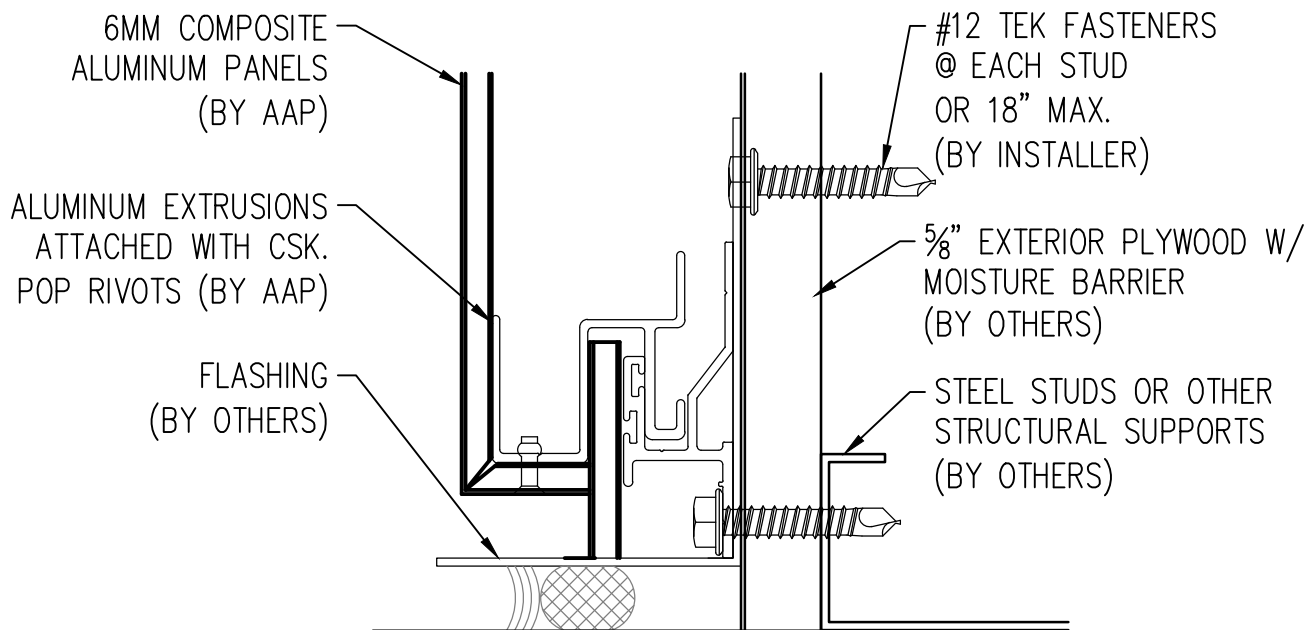

MARCH 2011

5
INSIDE CORNER

Abrams Architectural Products
7260 Delta Circle
Austell, GA 30168
Phone: 770.745.8728
Fax: 770.745.8839
www.abramssales.com

"RAIN SCREEN"
6MM COMPOSITE ALUMINUM
AAP-200

MARCH 2011