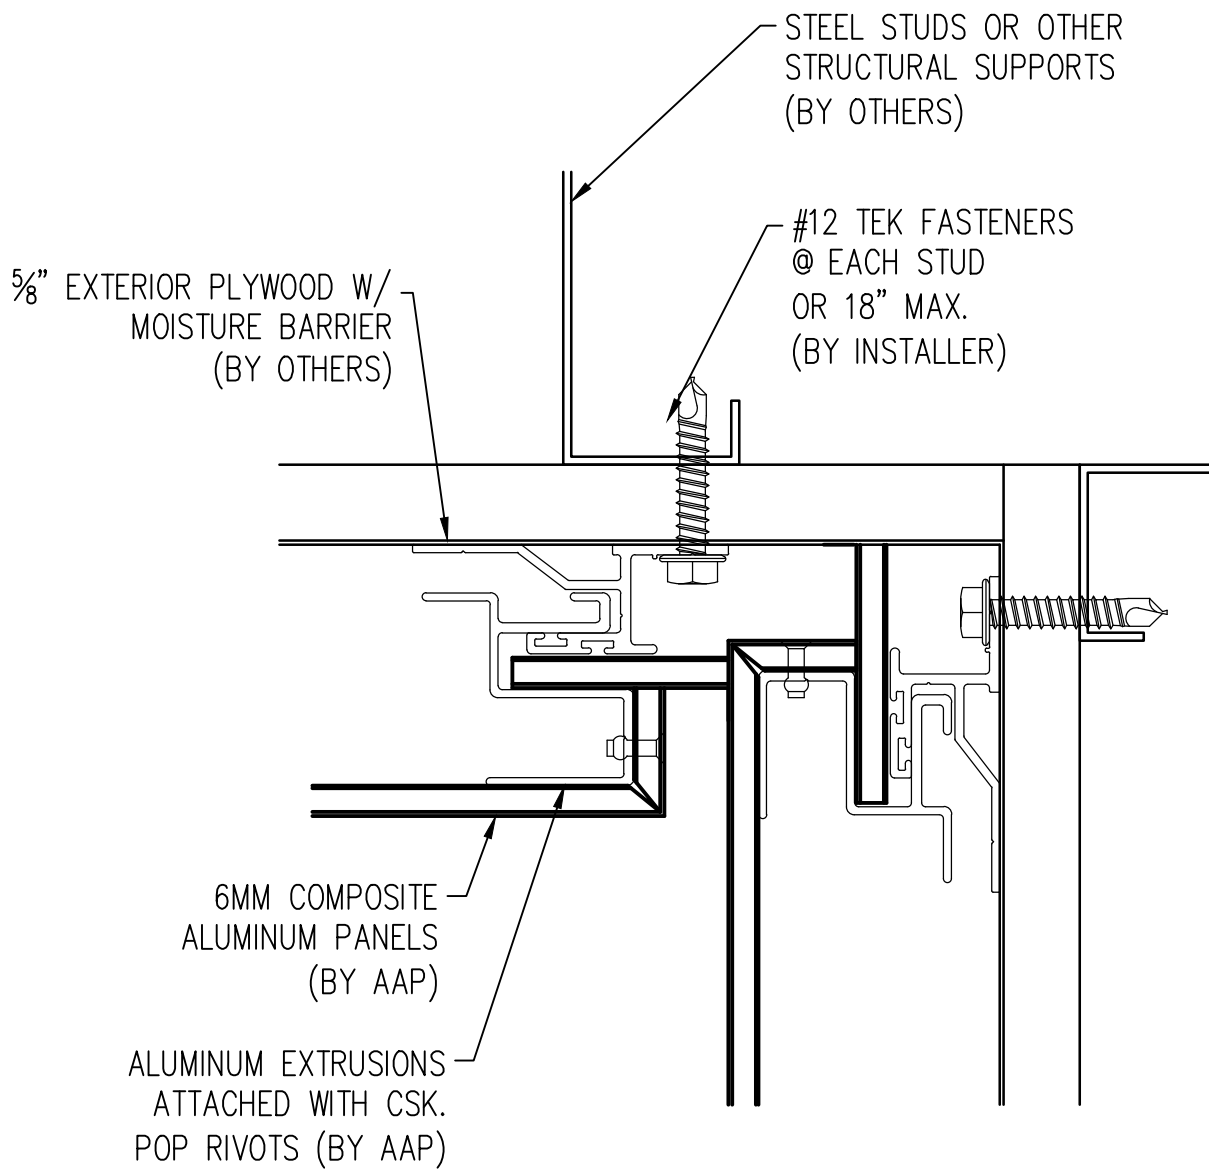

5
INSIDE CORNER

Abrams Architectural Products
7260 Delta Circle
Austell, GA 30168
Phone: 770.745.8728
Fax: 770.745.8839
www.abramssales.com

"RAIN SCREEN"
6MM COMPOSITE ALUMINUM
AAP-200

MARCH 2011