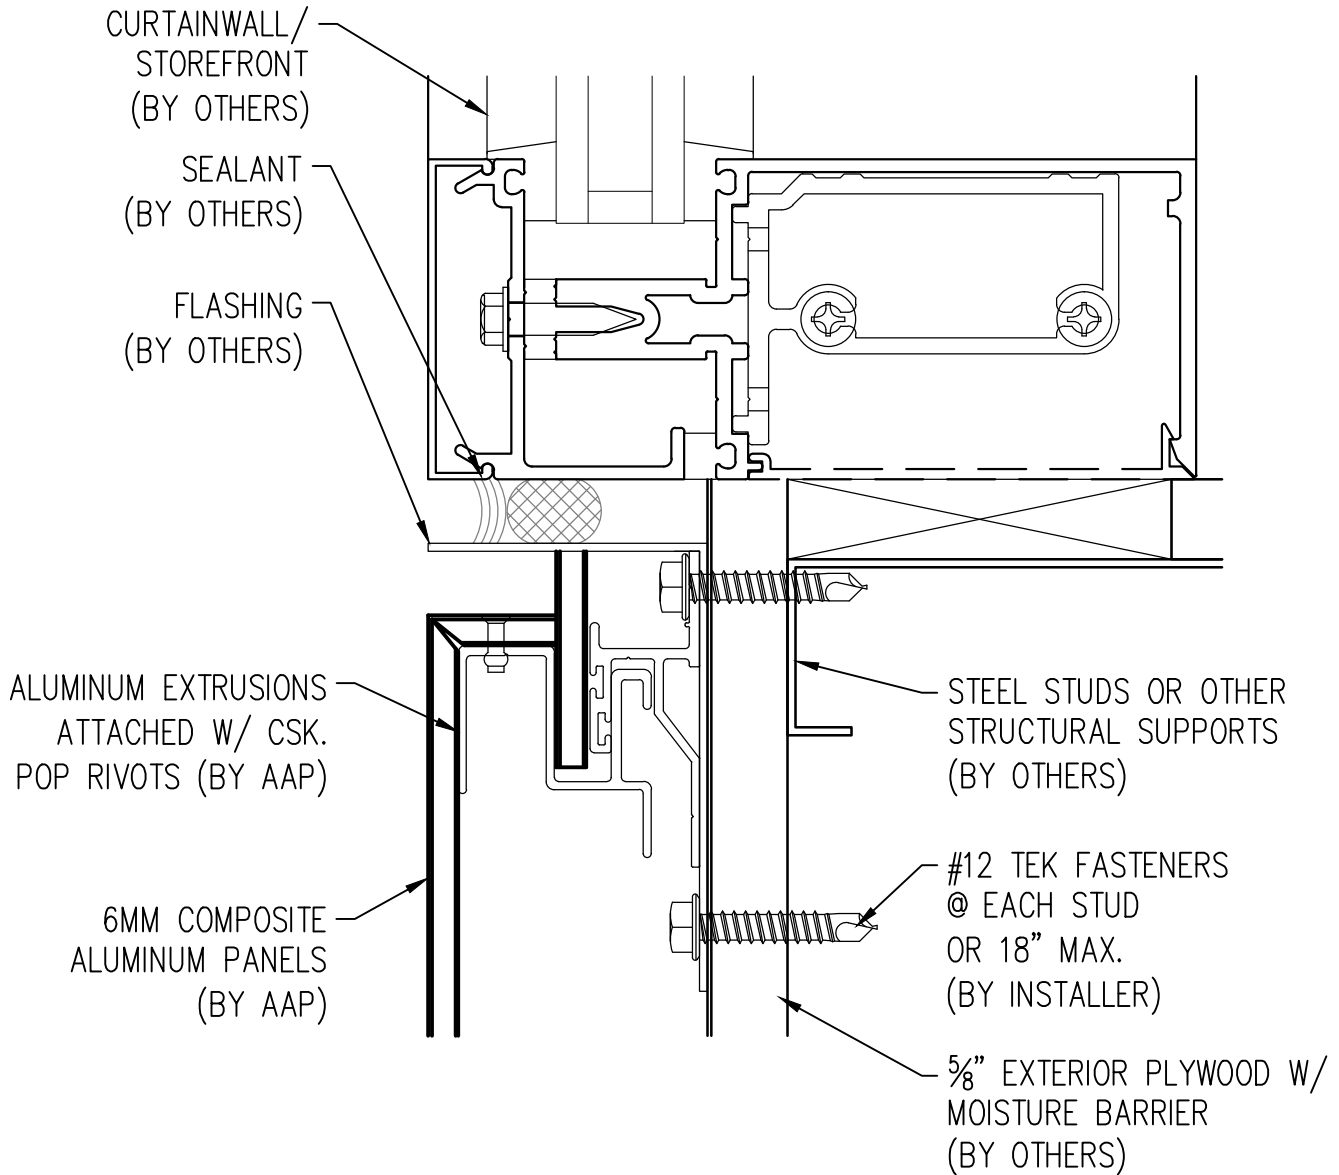

7
WINDOW SILL

Abrams Architectural Products
7260 Delta Circle
Austell, GA 30168
Phone: 770.745.8728
Fax: 770.745.8839
www.abramssales.com

"RAIN SCREEN"
6MM COMPOSITE ALUMINUM
AAP-200

MARCH 2011