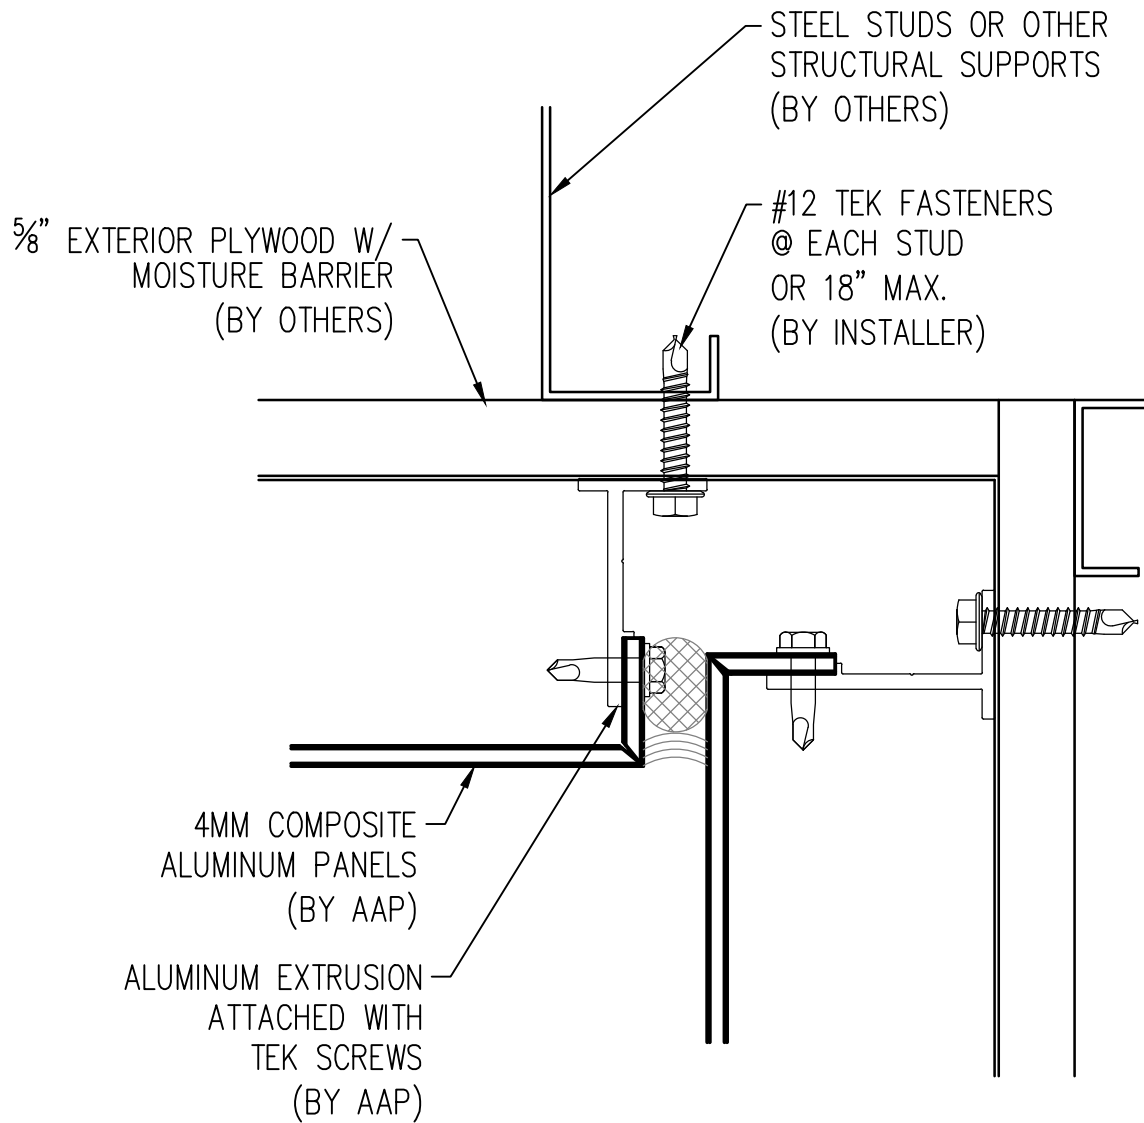

5
INSIDE CORNER

Abrams Architectural Products
7260 Delta Circle
Austell, GA 30168
Phone: 770.745.8728
Fax: 770.745.8839
www.abramssales.com

"MALE-FEMALE"
4MM COMPOSITE ALUMINUM
AAP-700

MARCH 2011