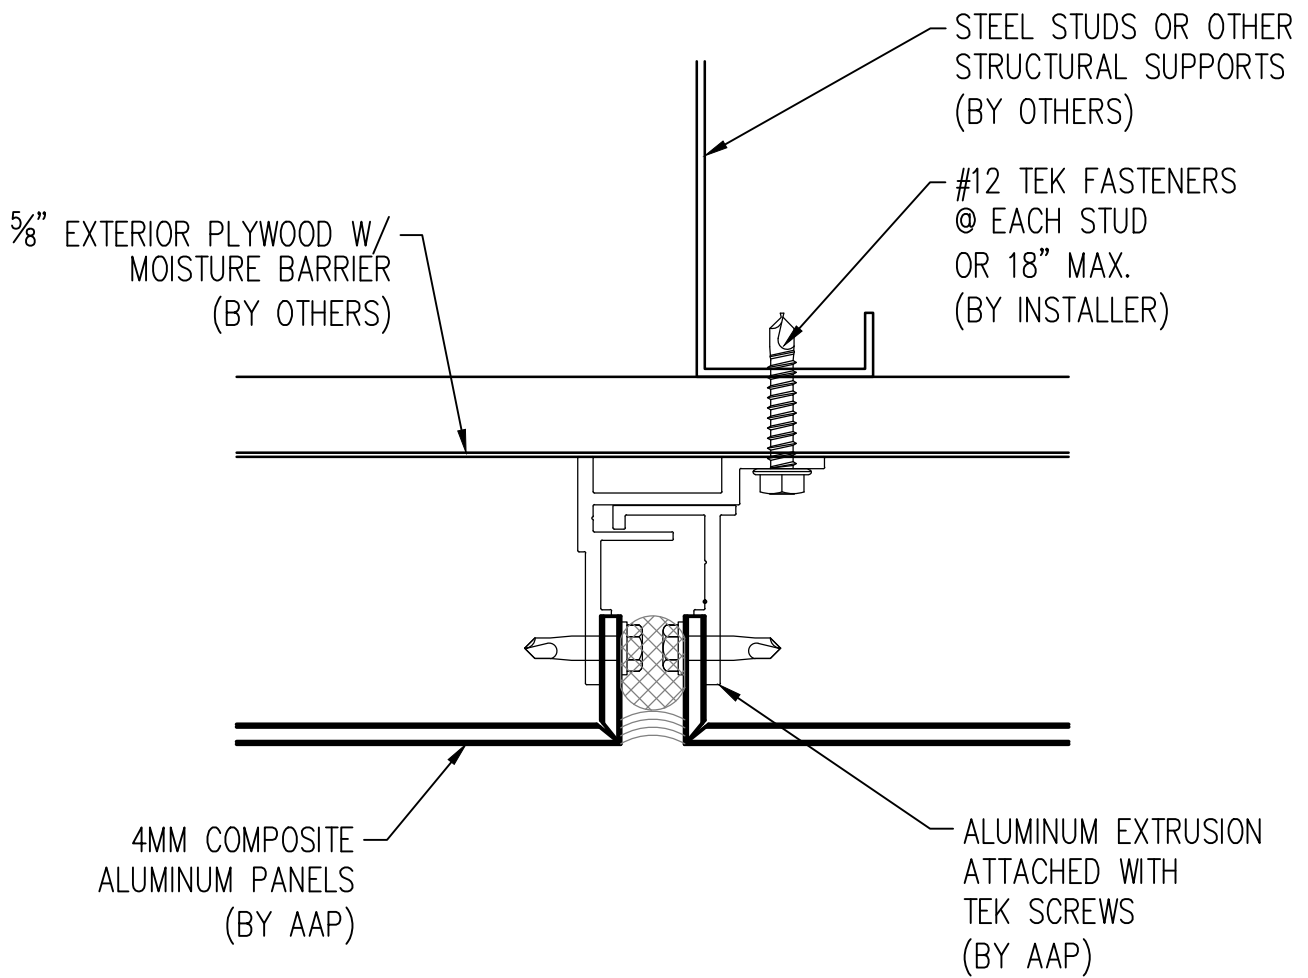

1
ELEVATION

Abrams Architectural Products
 7260 Delta Circle
 Austell, GA 30168
 Phone: 770.745.8728
 Fax: 770.745.8839
 www.abramssales.com

"MALE-FEMALE"
 4MM COMPOSITE ALUMINUM
 AAP-700

MARCH 2011

2

TYPICAL VERTICAL JOINT