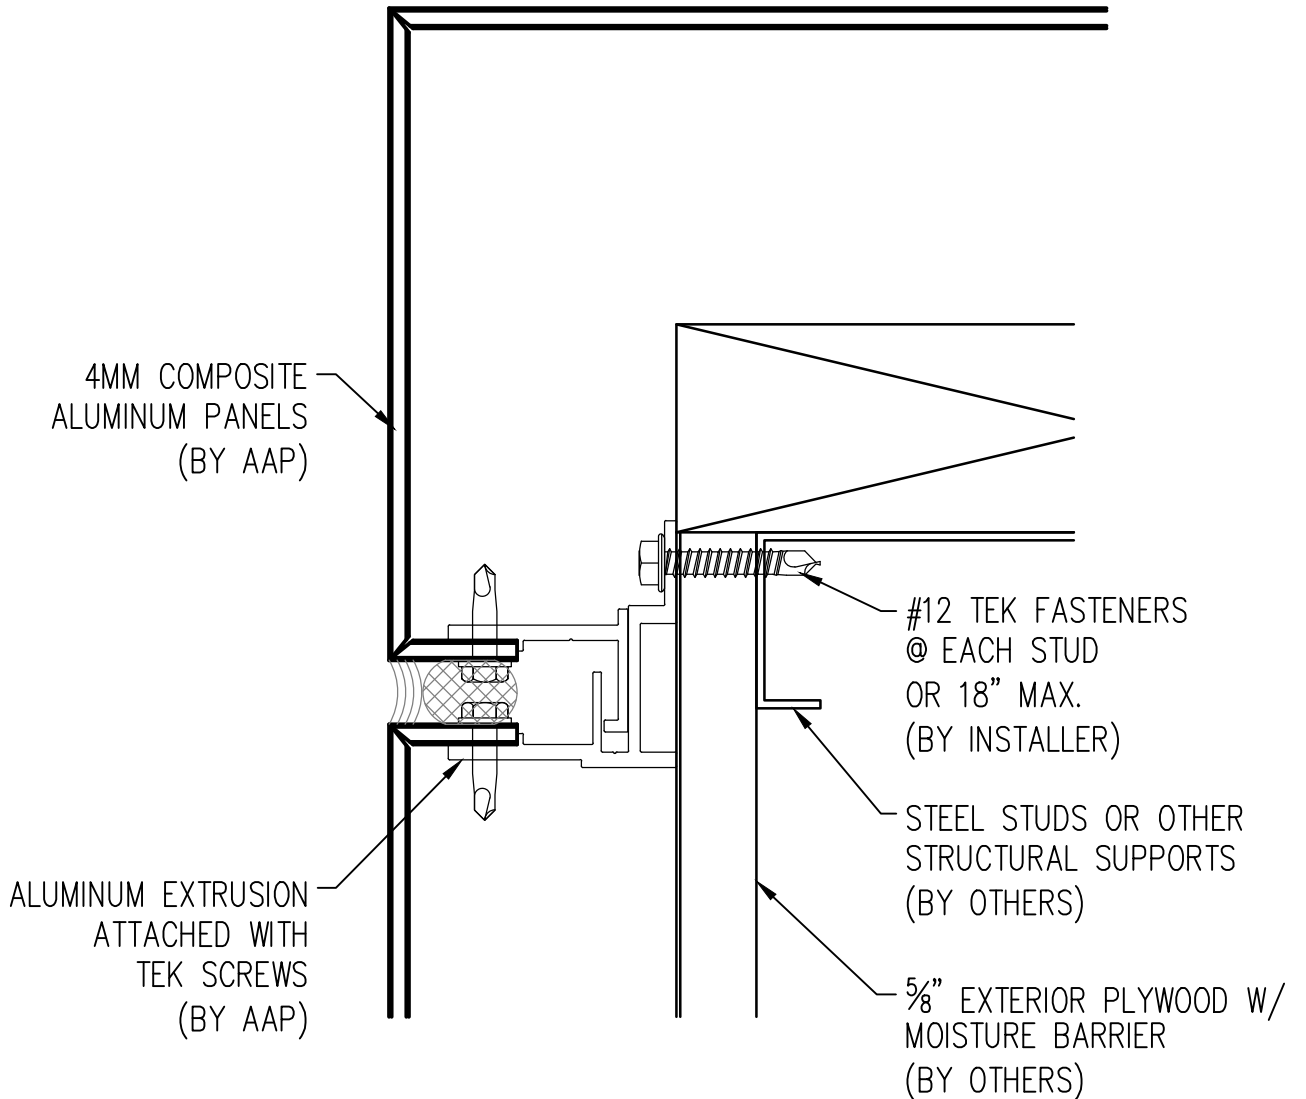

MARCH 2011

10
COPING

Abrams Architectural Products
7260 Delta Circle
Austell, GA 30168
Phone: 770.745.8728
Fax: 770.745.8839
www.abramssales.com

"MALE-FEMALE"
4MM COMPOSITE ALUMINUM
AAP-700

MARCH 2011

10

10A
ALTERNATE COPING