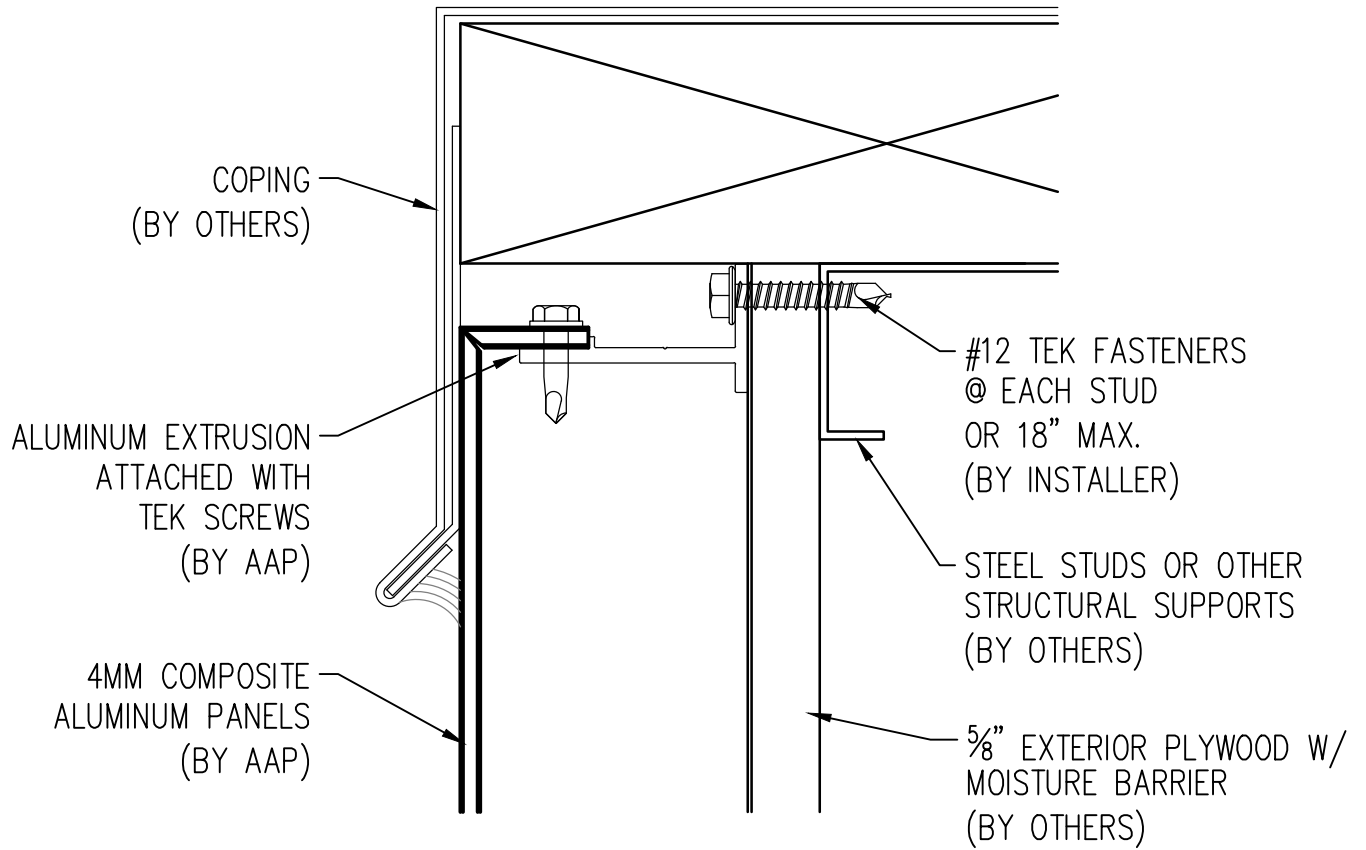

10
COPING

Abrams Architectural Products
7260 Delta Circle
Austell, GA 30168
Phone: 770.745.8728
Fax: 770.745.8839
www.abramssales.com

"MALE-FEMALE"
4MM COMPOSITE ALUMINUM
AAP-700

MARCH 2011

10