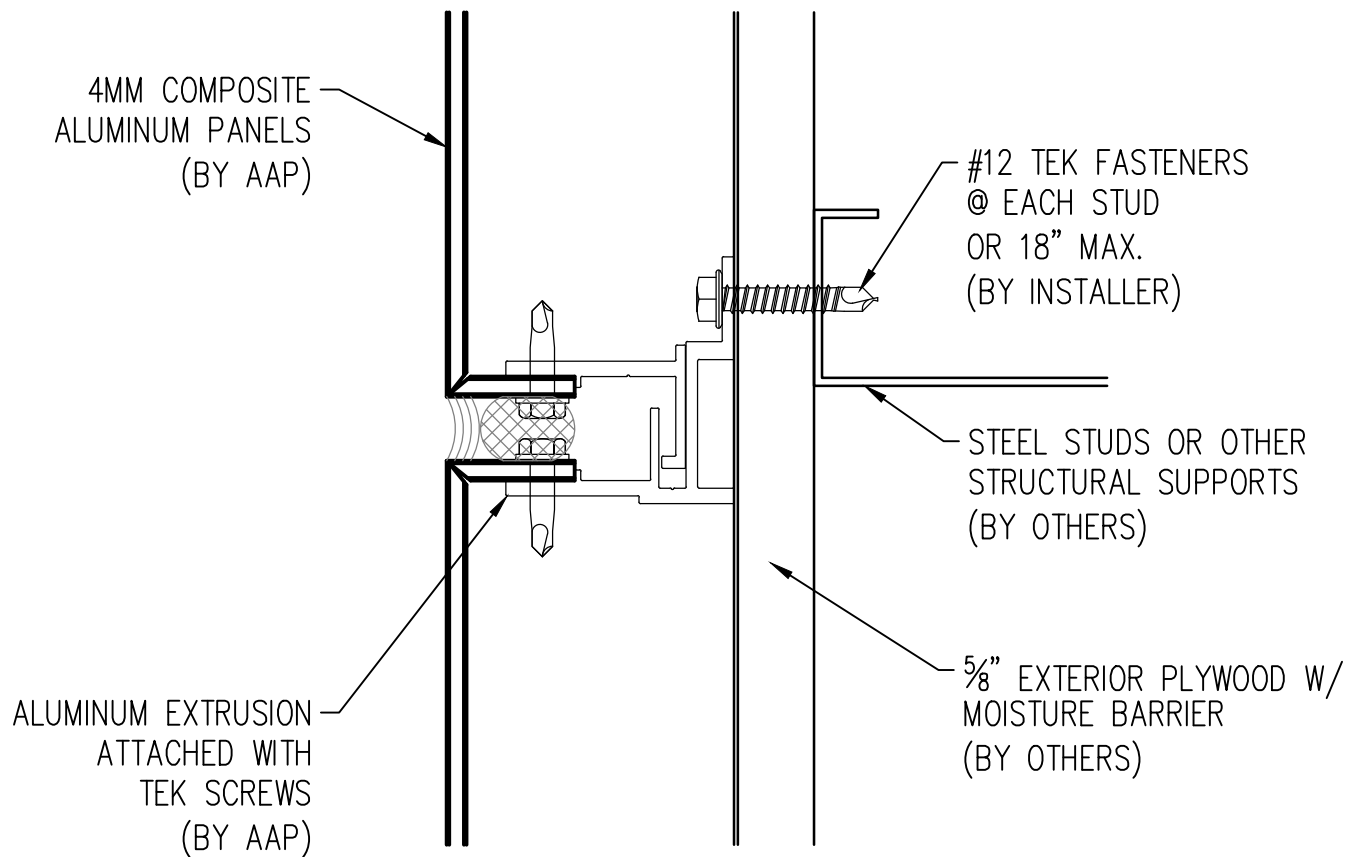

MARCH 2011

9

TYPICAL HORIZONTAL JOINT

Abrams Architectural Products
 7260 Delta Circle
 Austell, GA 30168
 Phone: 770.745.8728
 Fax: 770.745.8839
 www.abramssales.com

"MALE-FEMALE"
 4MM COMPOSITE ALUMINUM
 AAP-700