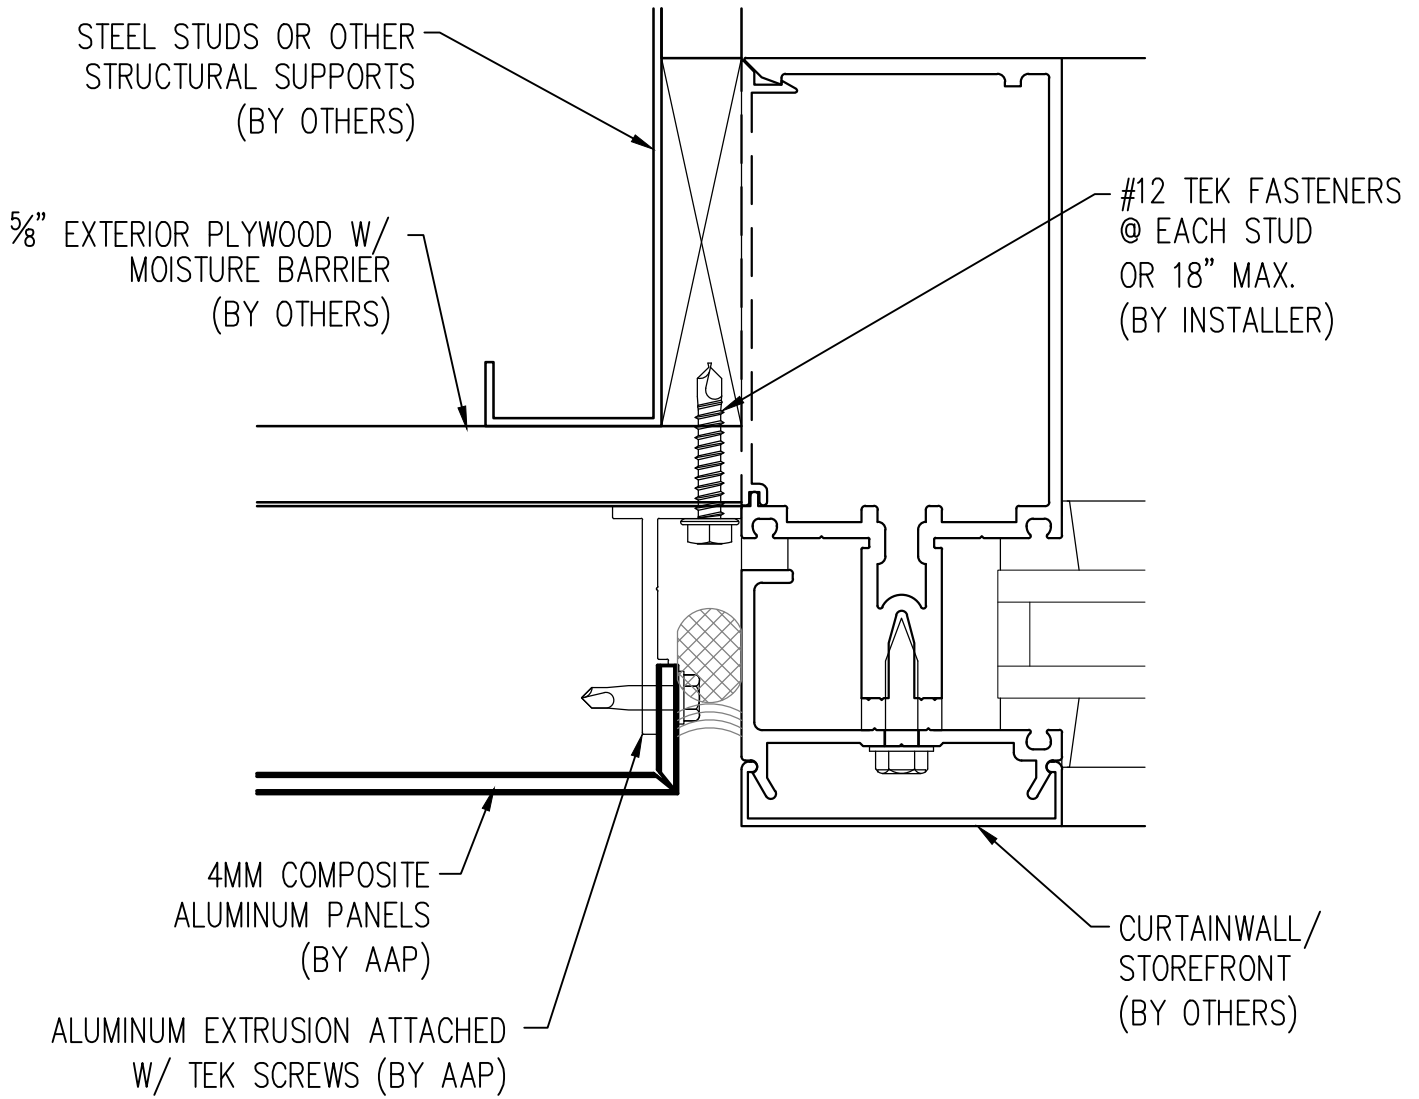

3

WINDOW JAMB

Abrams Architectural Products
7260 Delta Circle
Austell, GA 30168
Phone: 770.745.8728
Fax: 770.745.8839
www.abramssales.com

"MALE-FEMALE"
4MM COMPOSITE ALUMINUM
AAP-700

MARCH 2011

3