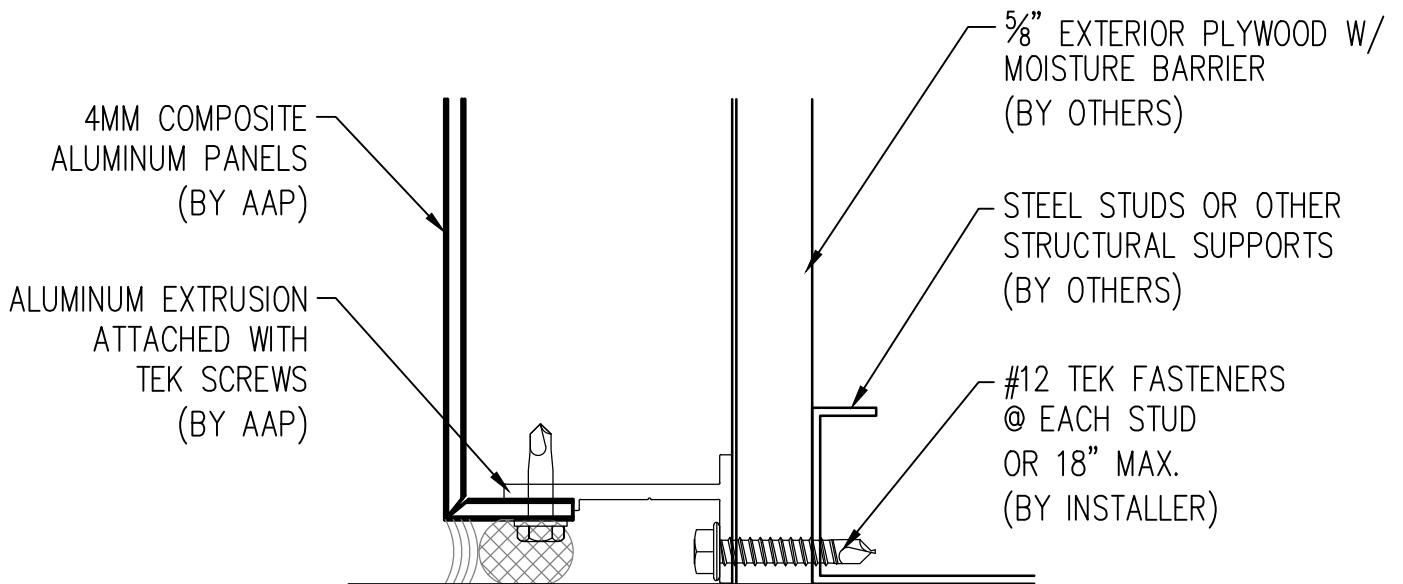

MARCH 2011

5
INSIDE CORNER

Abrams Architectural Products
7260 Delta Circle
Austell, GA 30168
Phone: 770.745.8728
Fax: 770.745.8839
www.abramssales.com

"MALE-FEMALE"
4MM COMPOSITE ALUMINUM
AAP-700

MARCH 2011