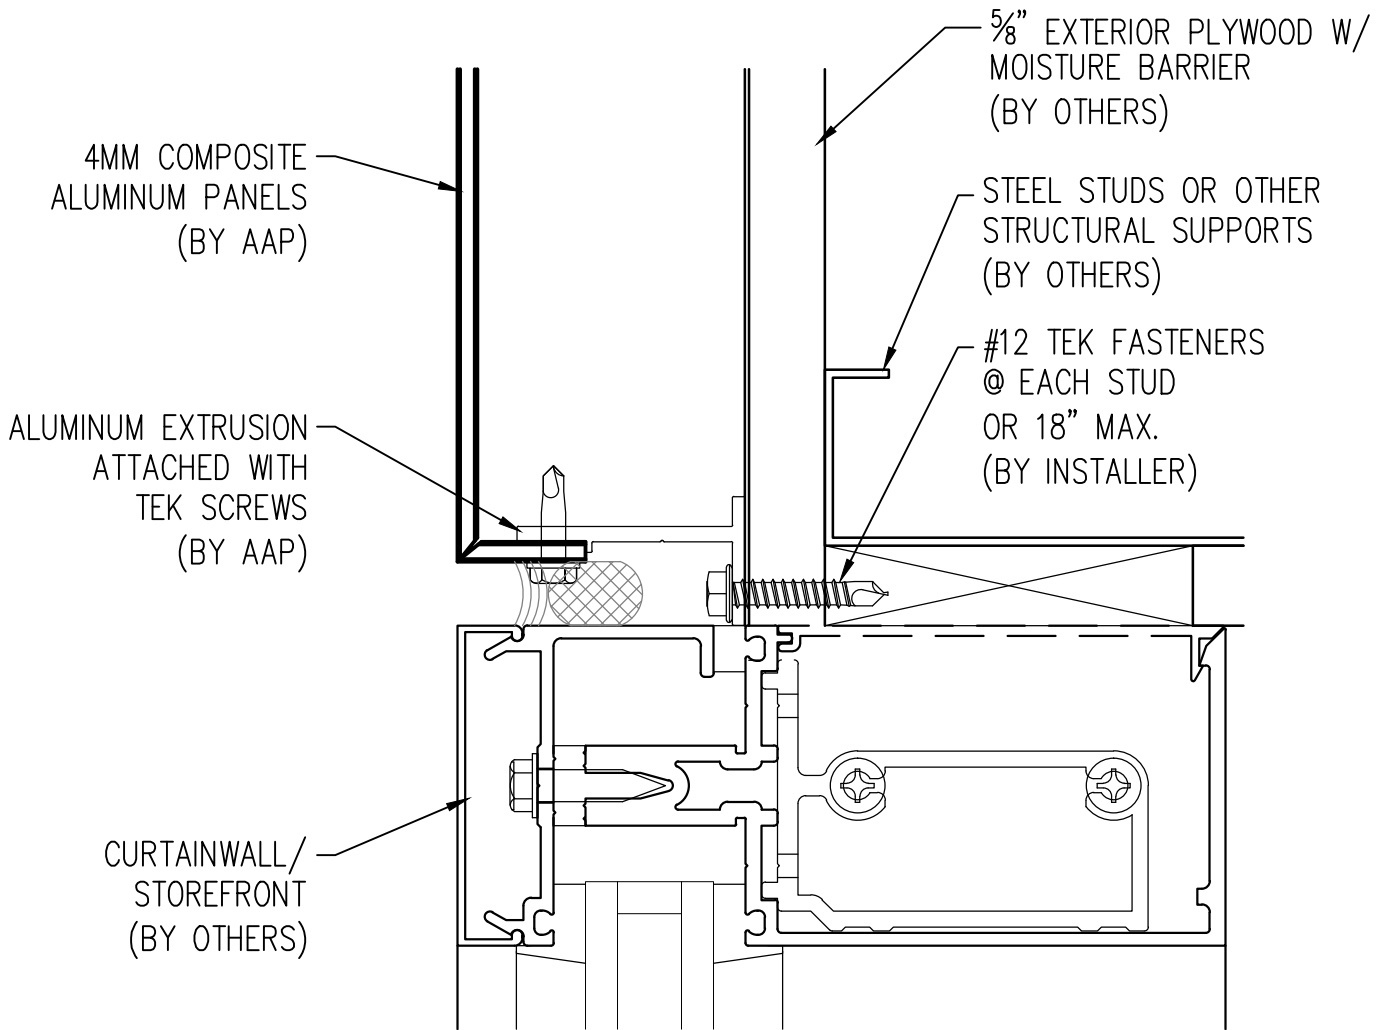

8

WINDOW HEAD

Abrams Architectural Products
7260 Delta Circle
Austell, GA 30168
Phone: 770.745.8728
Fax: 770.745.8839
www.abramssales.com

"MALE-FEMALE"
4MM COMPOSITE ALUMINUM
AAP-700

MARCH 2011