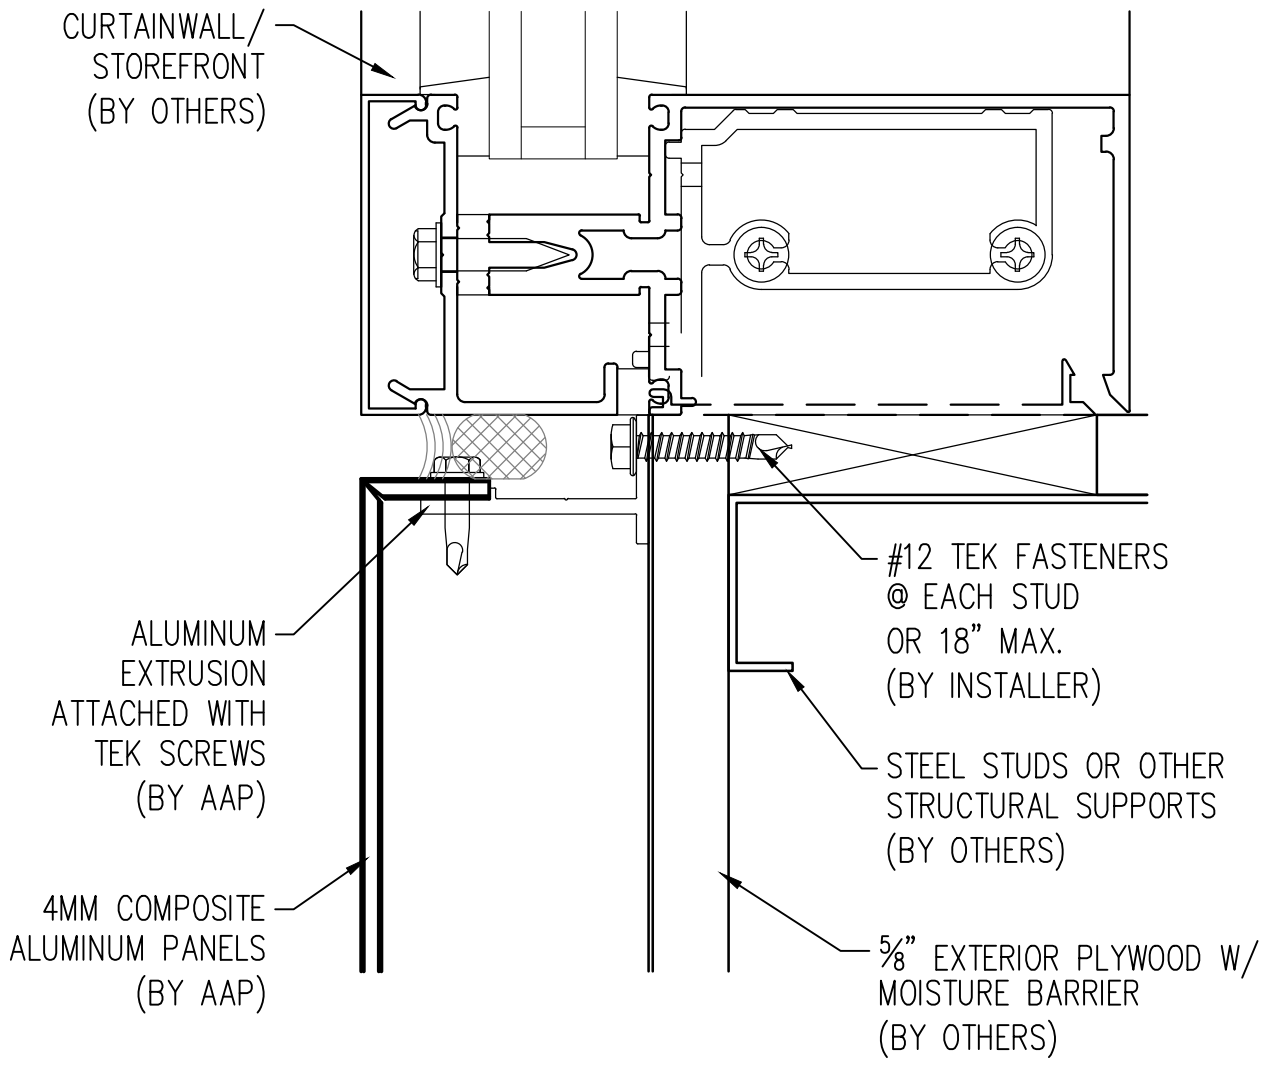

7
WINDOW SILL

Abrams Architectural Products
7260 Delta Circle
Austell, GA 30168
Phone: 770.745.8728
Fax: 770.745.8839
www.abramssales.com

"MALE-FEMALE"
4MM COMPOSITE ALUMINUM
AAP-700

MARCH 2011