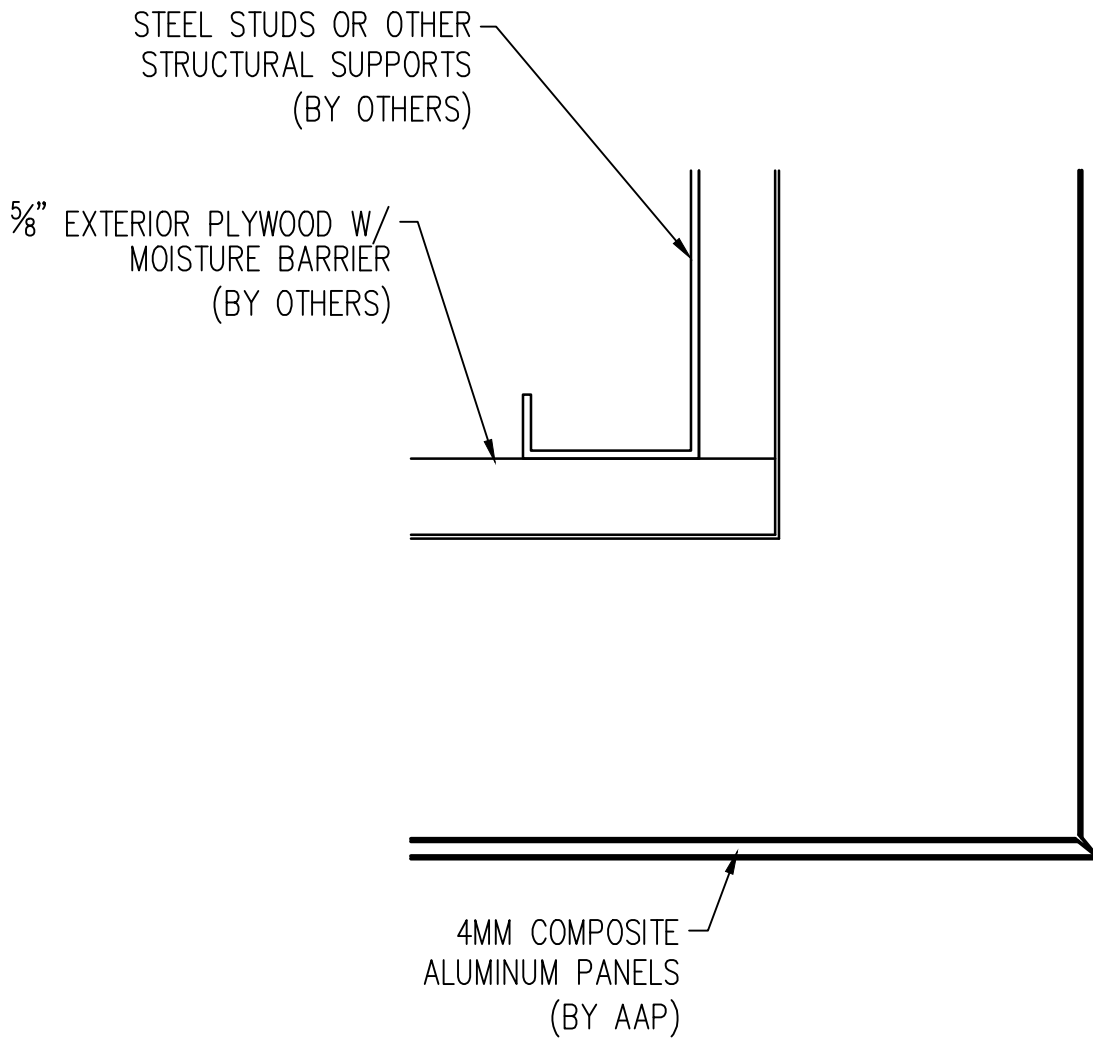

"MALE-FEMALE"
4MM COMPOSITE ALUMINUM
AAP-700

MARCH 2011

3

4
OUTSIDE CORNER

Abrams Architectural Products
7260 Delta Circle
Austell, GA 30168
Phone: 770.745.8728
Fax: 770.745.8839
www.abramssales.com

"MALE-FEMALE"
4MM COMPOSITE ALUMINUM
AAP-700