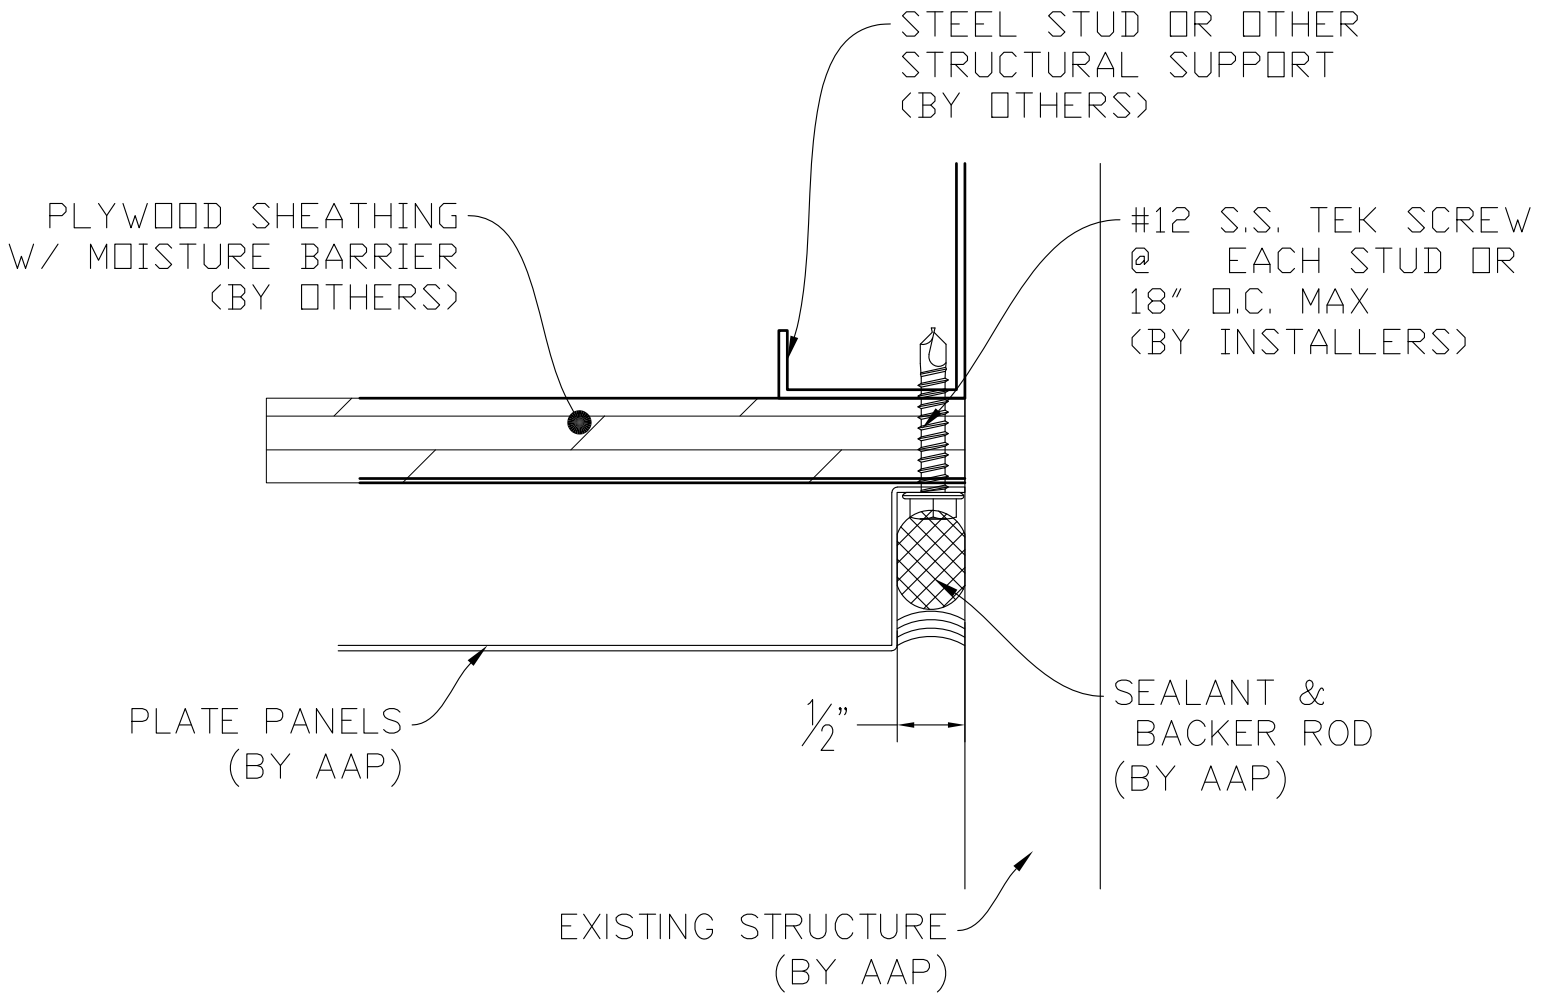

11
JAMB

Abrams Architectural Products
7260 Delta Circle
Austell, GA 30168
Phone: 770.745.8728
Fax: 770.745.8839
www.abramssales.com

"RAIN SCREEN"
ALUMINUM PLATE
AAP-950

MARCH 2011