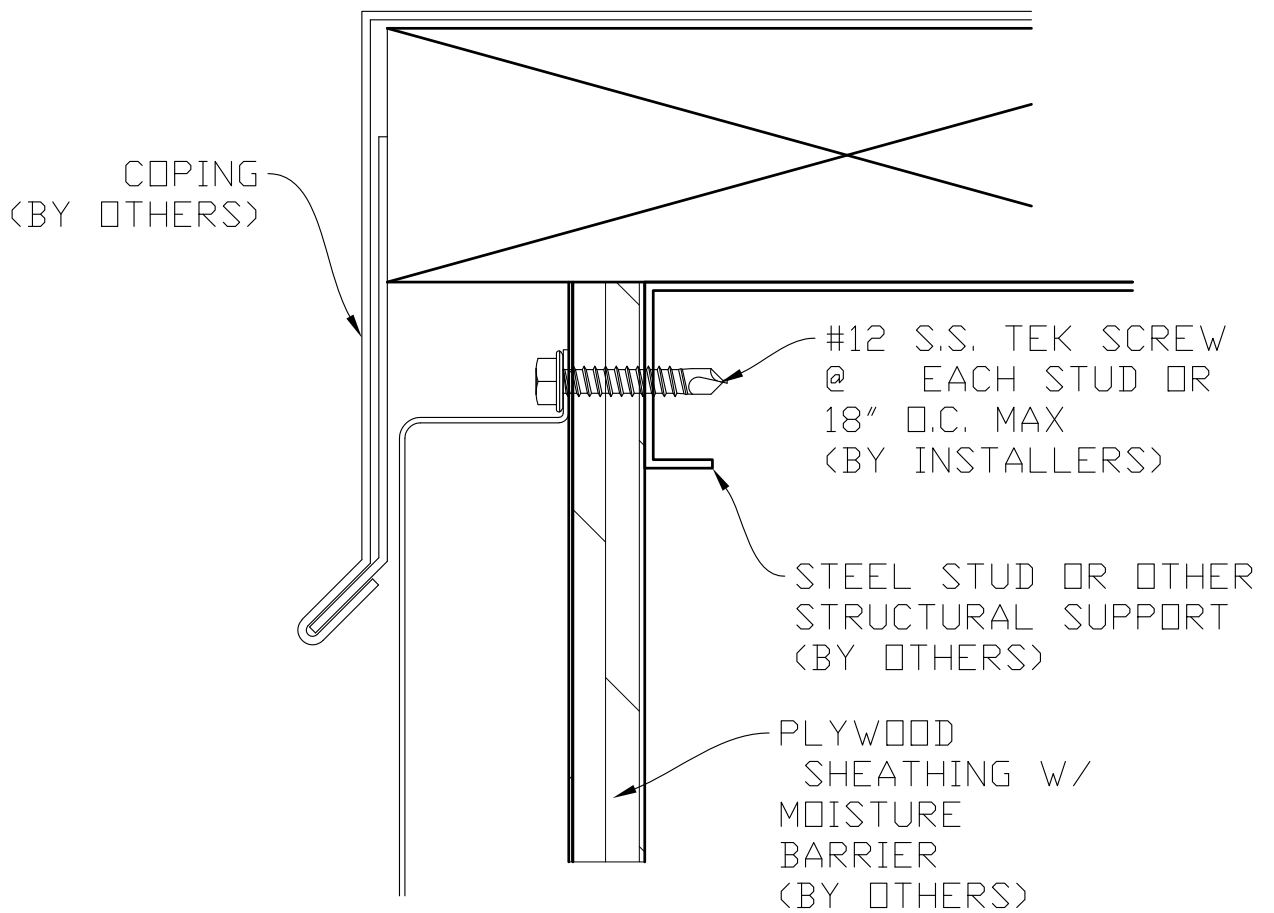

10
COPING

Abrams Architectural Products
7260 Delta Circle
Austell, GA 30168
Phone: 770.745.8728
Fax: 770.745.8839
www.abramssales.com

"RAIN SCREEN"
ALUMINUM PLATE
AAP-950

MARCH 2011