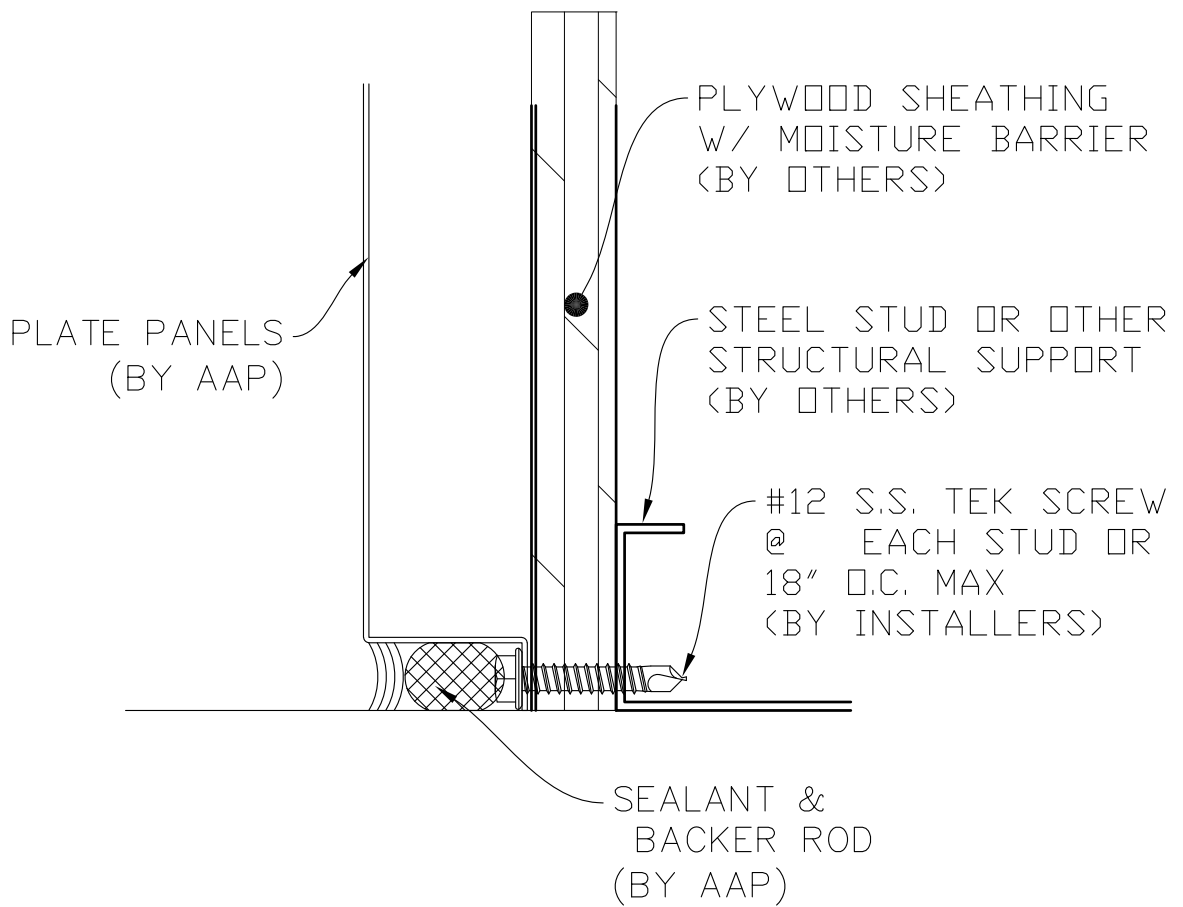

6
JAMB

Abrams Architectural Products
7260 Delta Circle
Austell, GA 30168
Phone: 770.745.8728
Fax: 770.745.8839
www.abramssales.com

"RAIN SCREEN"
ALUMINUM PLATE
AAP-950

MARCH 2011