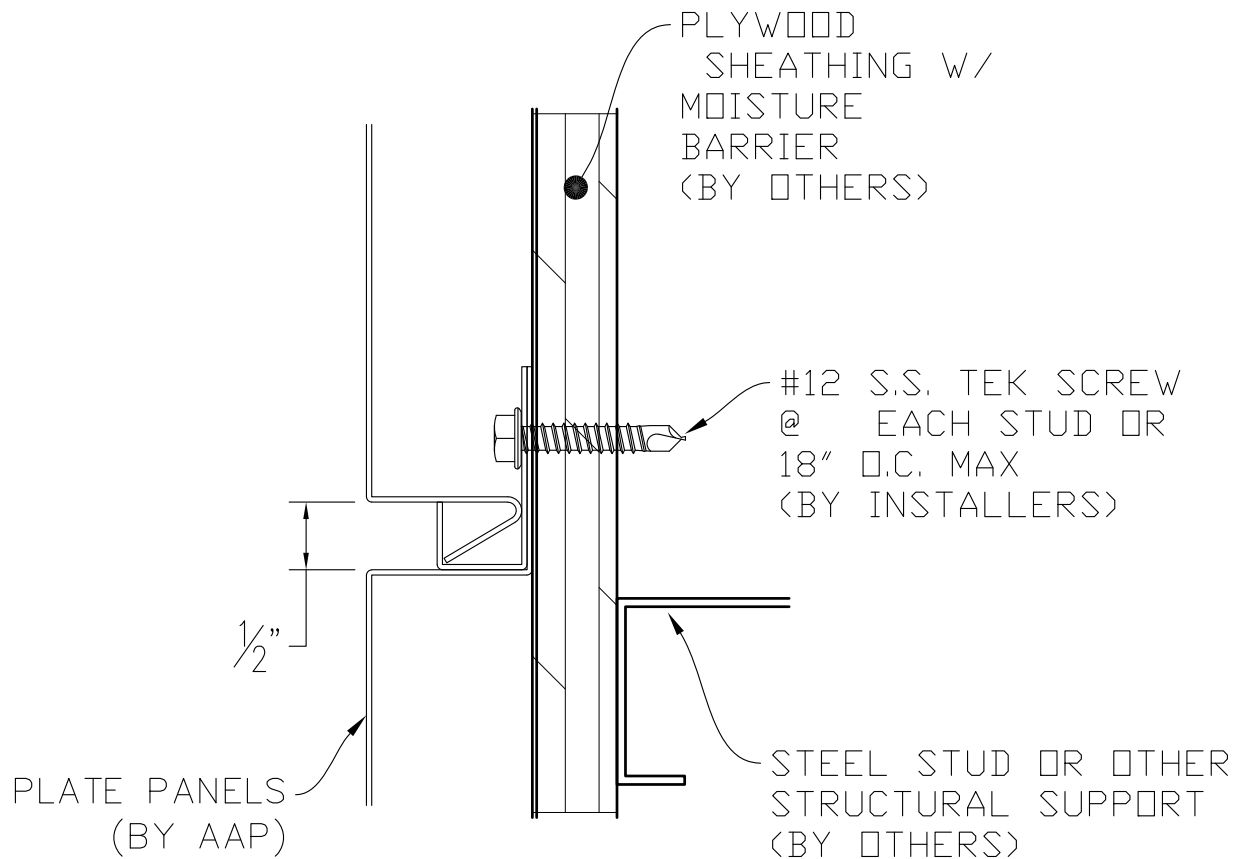

9

TYPICAL HORIZONTAL JOINT

Abrams Architectural Products
7260 Delta Circle
Austell, GA 30168
Phone: 770.745.8728
Fax: 770.745.8839
www.abramssales.com

"RAIN SCREEN"
ALUMINUM PLATE
AAP-950

MARCH 2011