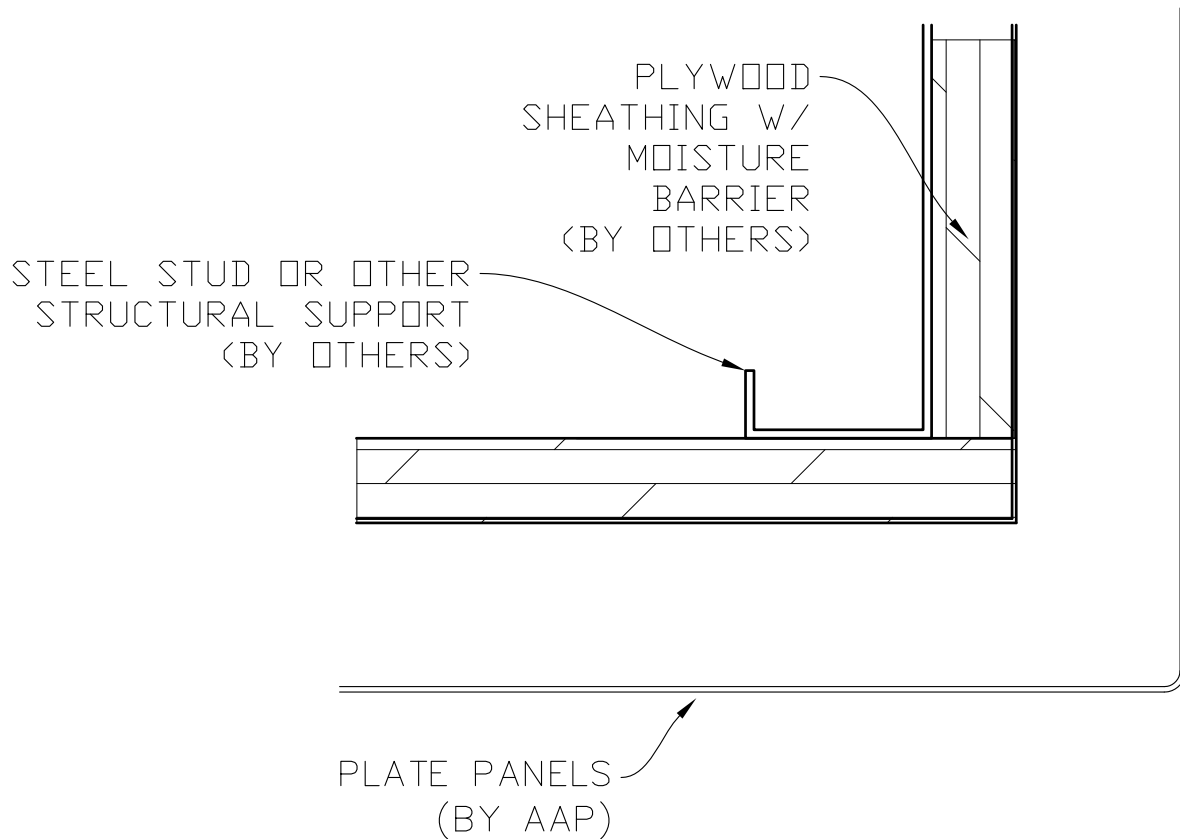

4
OUTSIDE CORNER

Abrams Architectural Products
7260 Delta Circle
Austell, GA 30168
Phone: 770.745.8728
Fax: 770.745.8839
www.abramssales.com

"RAIN SCREEN"
ALUMINUM PLATE
AAP-950

MARCH 2011