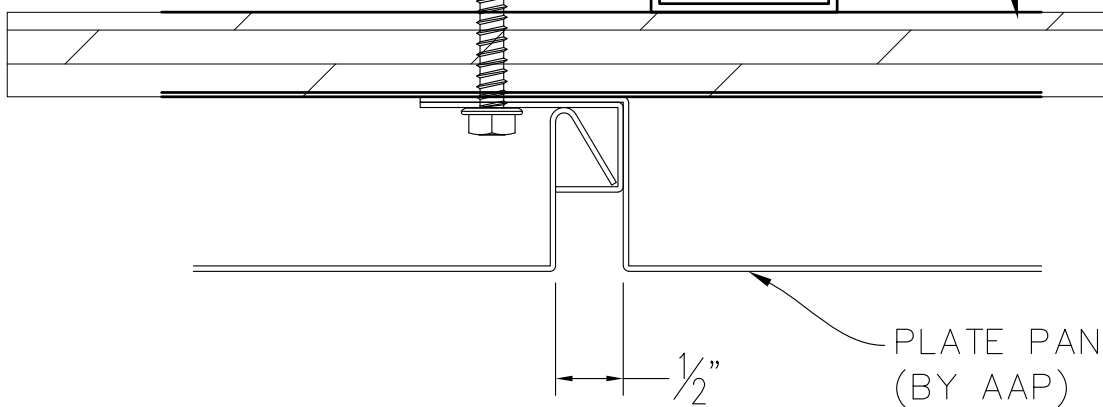

MARCH 2011

STEEL STUD OR OTHER  
STRUCTURAL SUPPORT  
(BY OTHERS)

#12 S.S. TEK SCREW  
@ EACH STUD OR  
18" O.C. MAX  
(BY INSTALLERS)

PLYWOOD  
SHEATHING W/  
MOISTURE  
BARRIER  
(BY OTHERS)

PLATE PANELS  
(BY AAP)