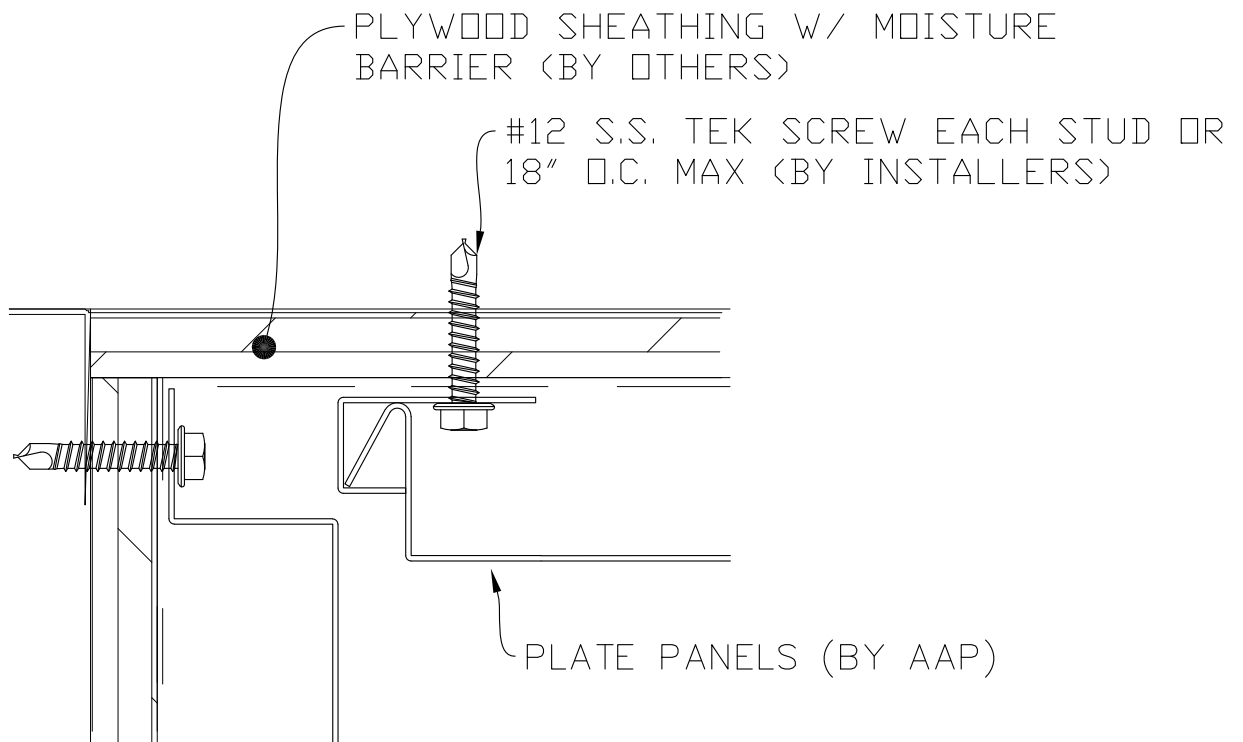

5
INSIDE CORNER

Abrams Architectural Products
7260 Delta Circle
Austell, GA 30168
Phone: 770.745.8728
Fax: 770.745.8839
www.abramssales.com

"RAIN SCREEN"
ALUMINUM PLATE
AAP-950

MARCH 2011