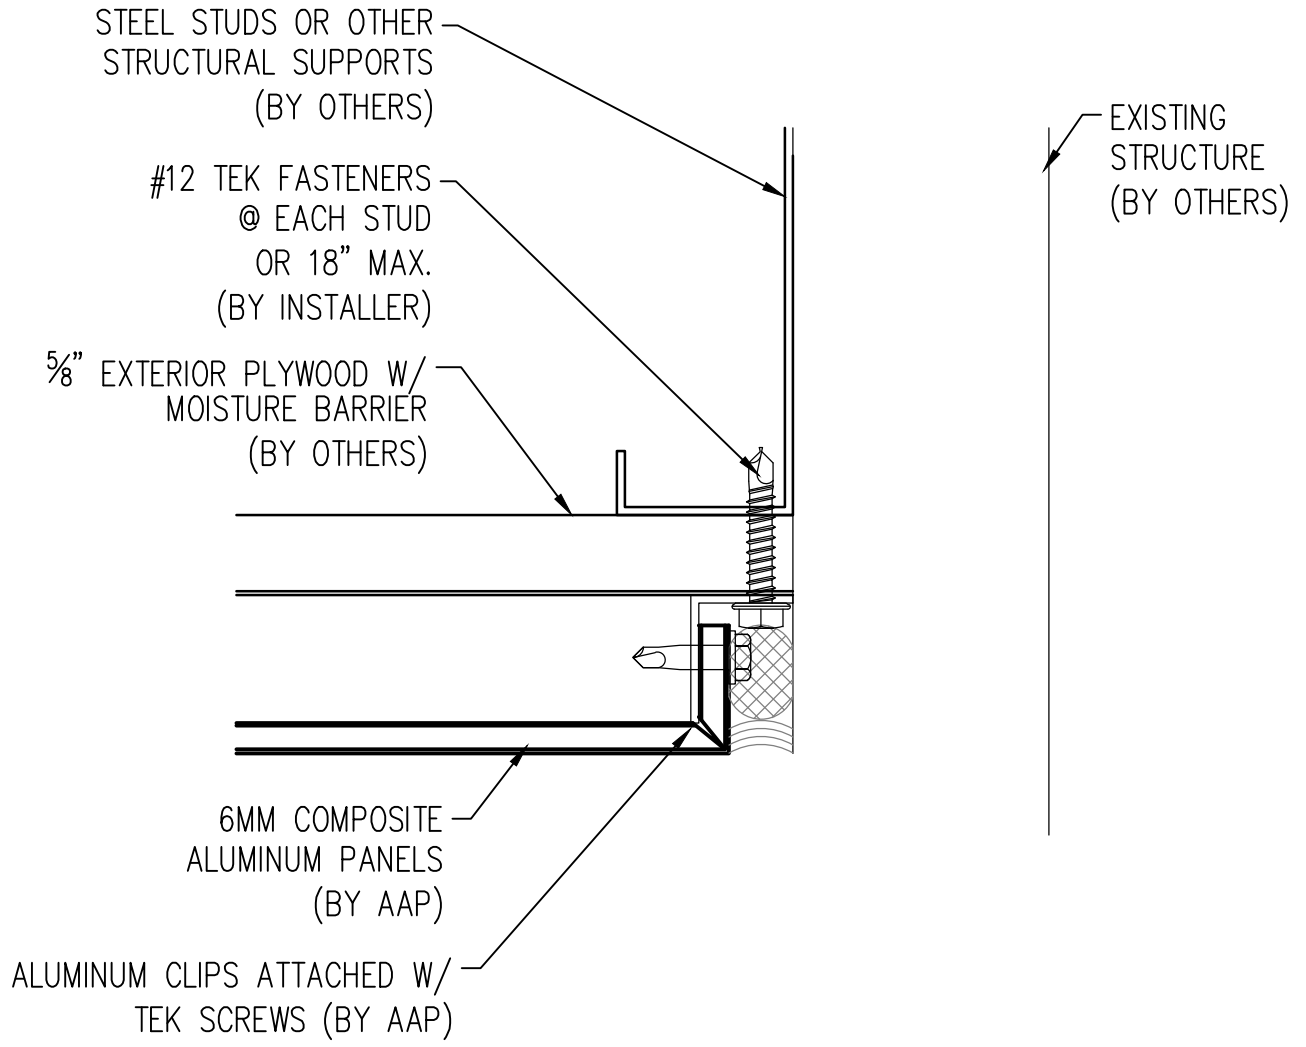

11
JAMB

Abrams Architectural Products
7260 Delta Circle
Austell, GA 30168
Phone: 770.745.8728
Fax: 770.745.8839
www.abramssales.com

"ROUT & RETURN"
6MM COMPOSITE ALUMINUM
AAP-600

MARCH 2011

11