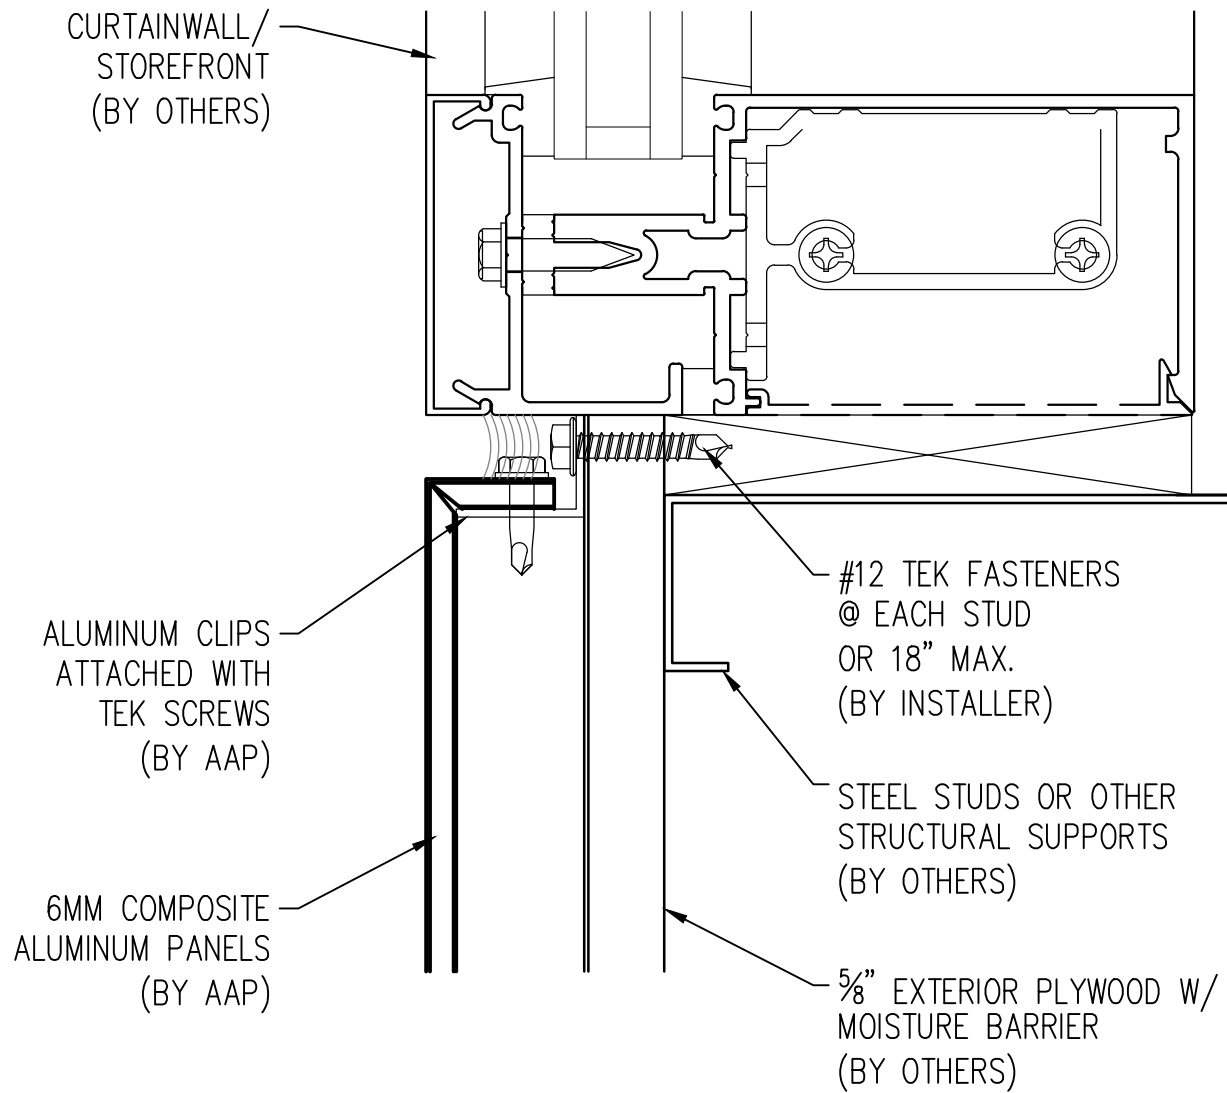

7

WINDOW SILL

Abrams Architectural Products
7260 Delta Circle
Austell, GA 30168
Phone: 770.745.8728
Fax: 770.745.8839
www.abramssales.com

"ROUT & RETURN"
6MM COMPOSITE ALUMINUM
AAP-600

MARCH 2011

7