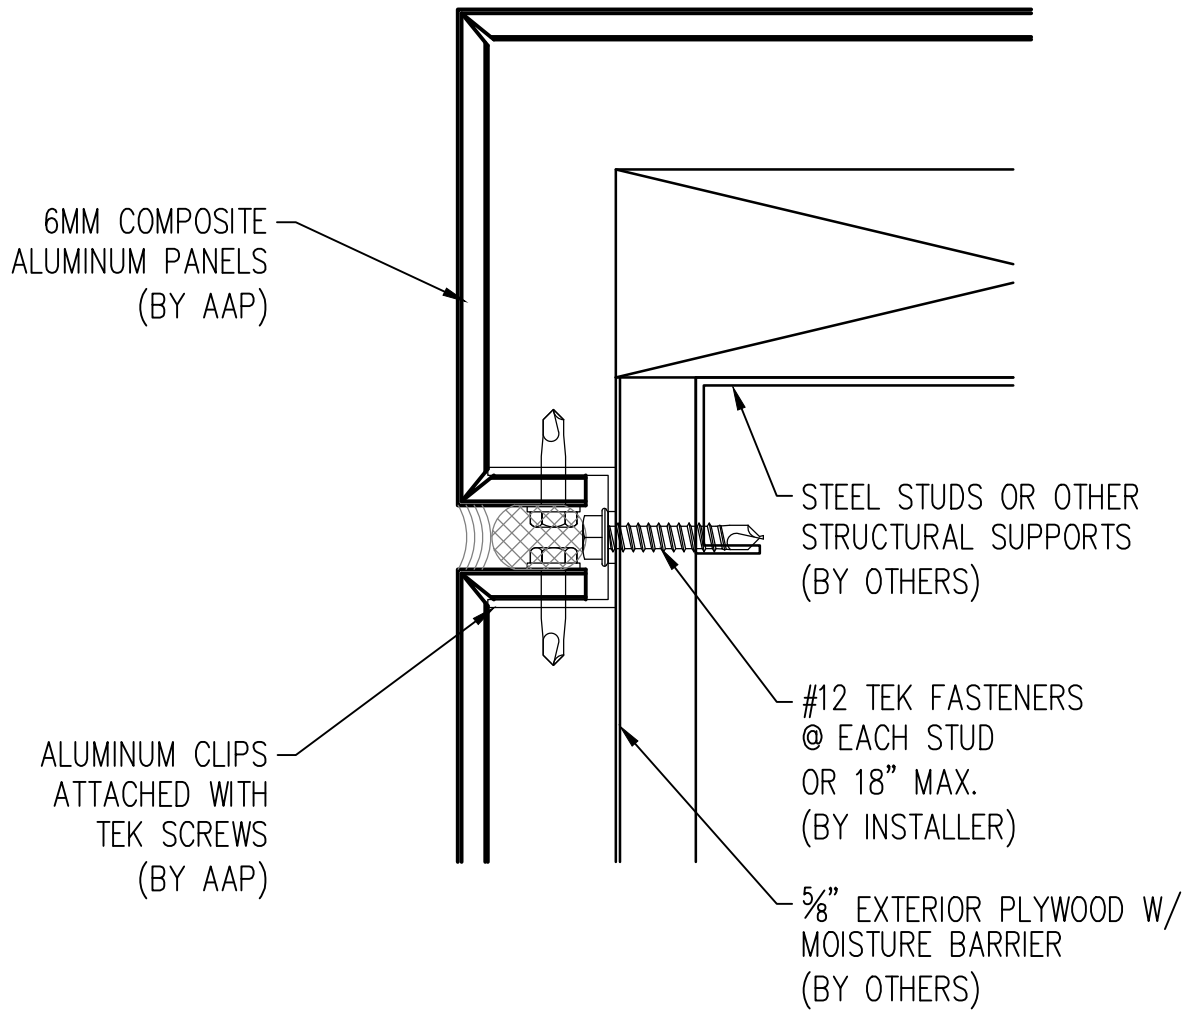

10
ALTERNATE COPING

Abrams Architectural Products
7260 Delta Circle
Austell, GA 30168
Phone: 770.745.8728
Fax: 770.745.8839
www.abramssales.com

"ROUT & RETURN"
6MM COMPOSITE ALUMINUM
AAP-600

MARCH 2011

10 A