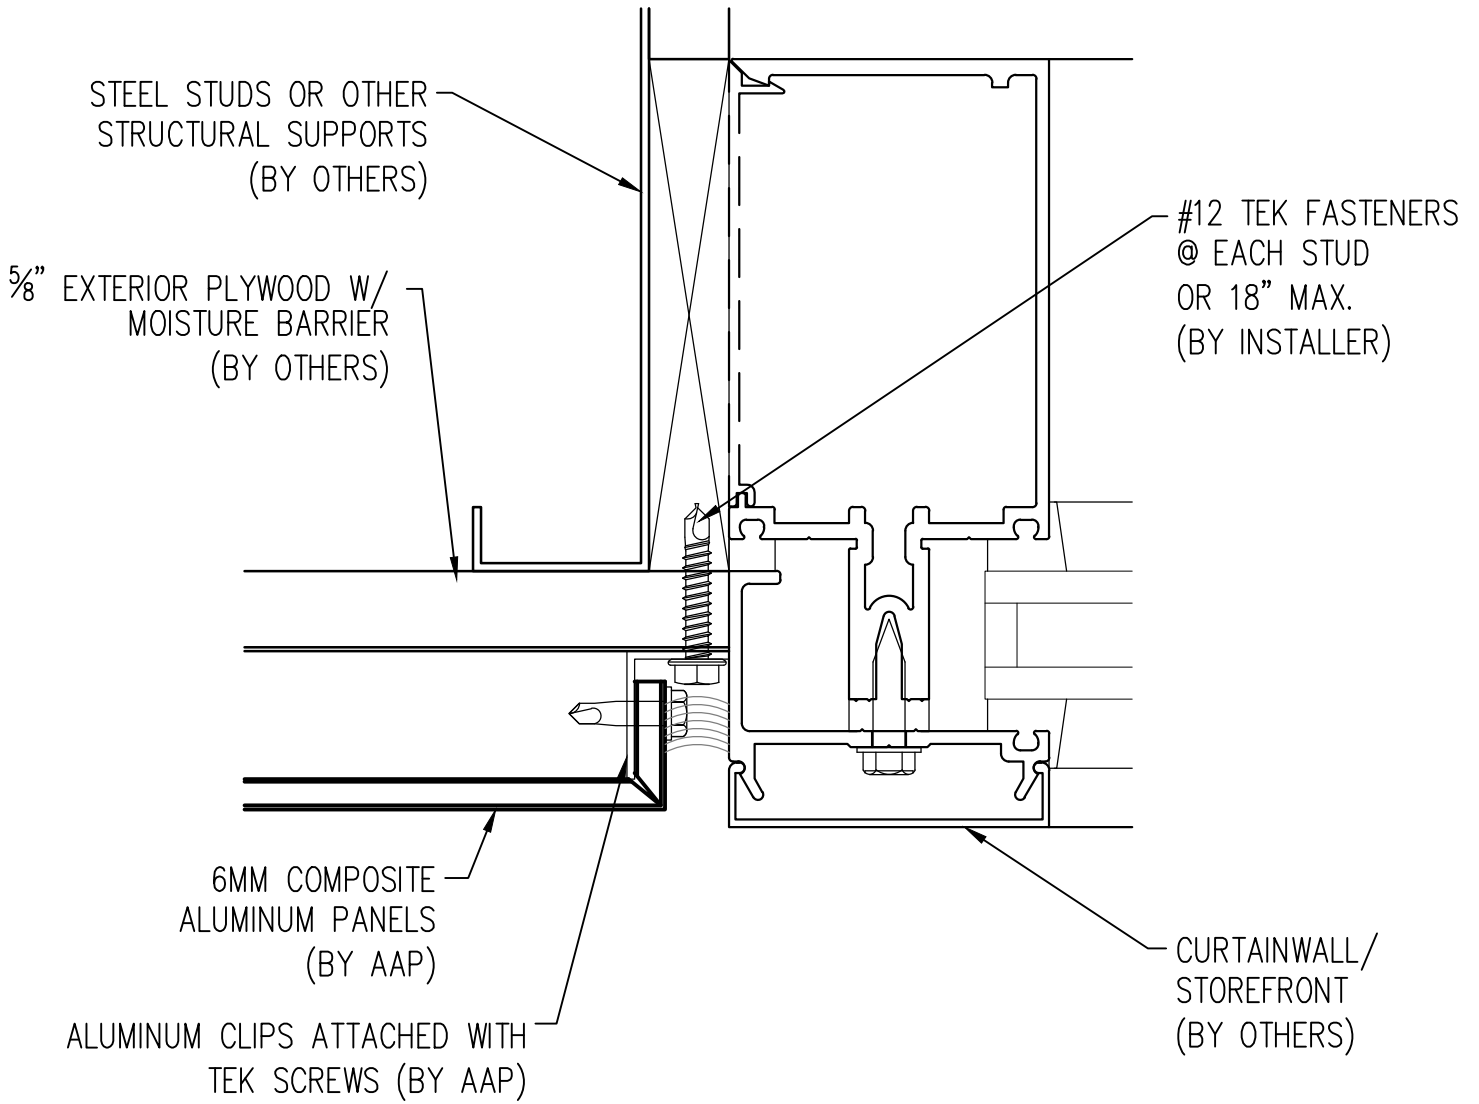

3
WINDOW JAMB

Abrams Architectural Products
7260 Delta Circle
Austell, GA 30168
Phone: 770.745.8728
Fax: 770.745.8839
www.abramssales.com

"ROUT & RETURN"
6MM COMPOSITE ALUMINUM
AAP-600

MARCH 2011