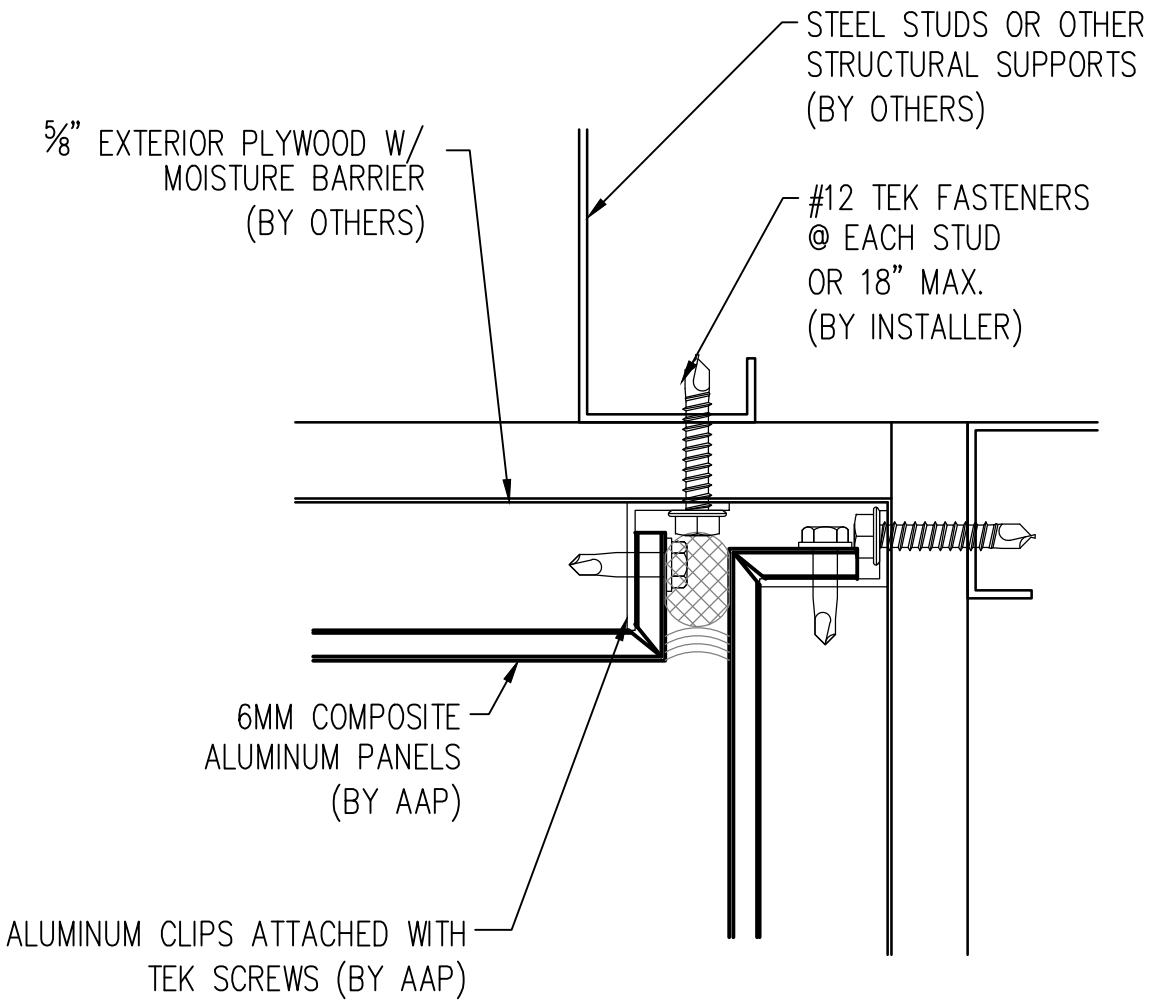

5
INSIDE CORNER

Abrams Architectural Products
7260 Delta Circle
Austell, GA 30168
Phone: 770.745.8728
Fax: 770.745.8839
www.abramssales.com

"ROUT & RETURN"
6MM COMPOSITE ALUMINUM
AAP-600

MARCH 2011