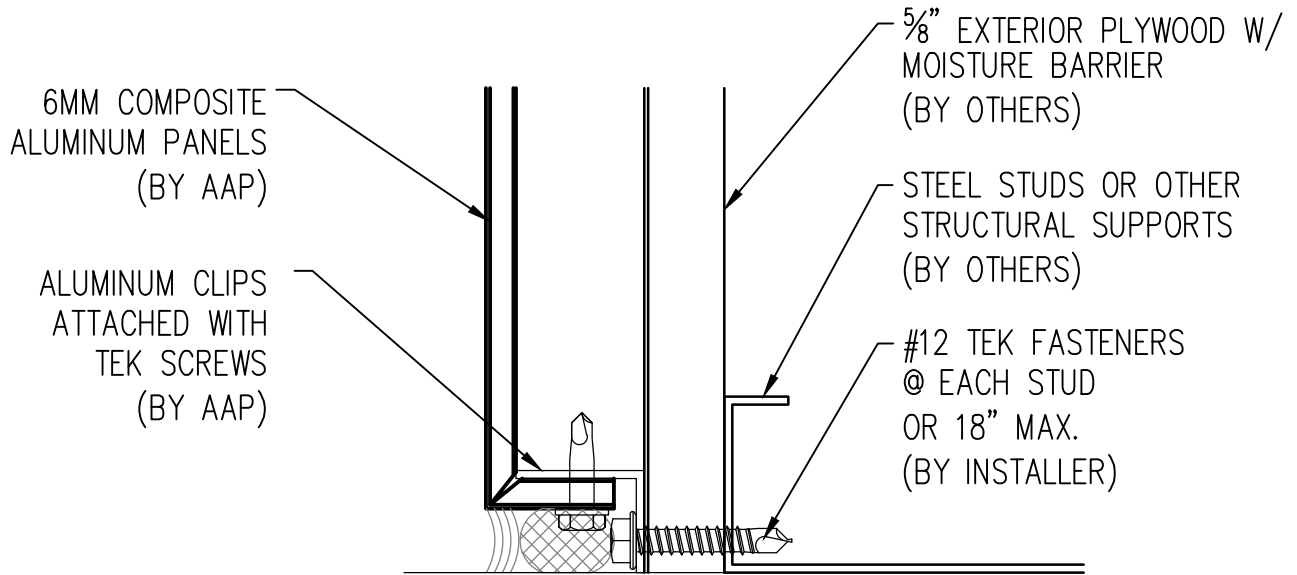

MARCH 2011

5
INSIDE CORNER

Abrams Architectural Products
7260 Delta Circle
Austell, GA 30168
Phone: 770.745.8728
Fax: 770.745.8839
www.abramssales.com

"ROUT & RETURN"
6MM COMPOSITE ALUMINUM
AAP-600

MARCH 2011