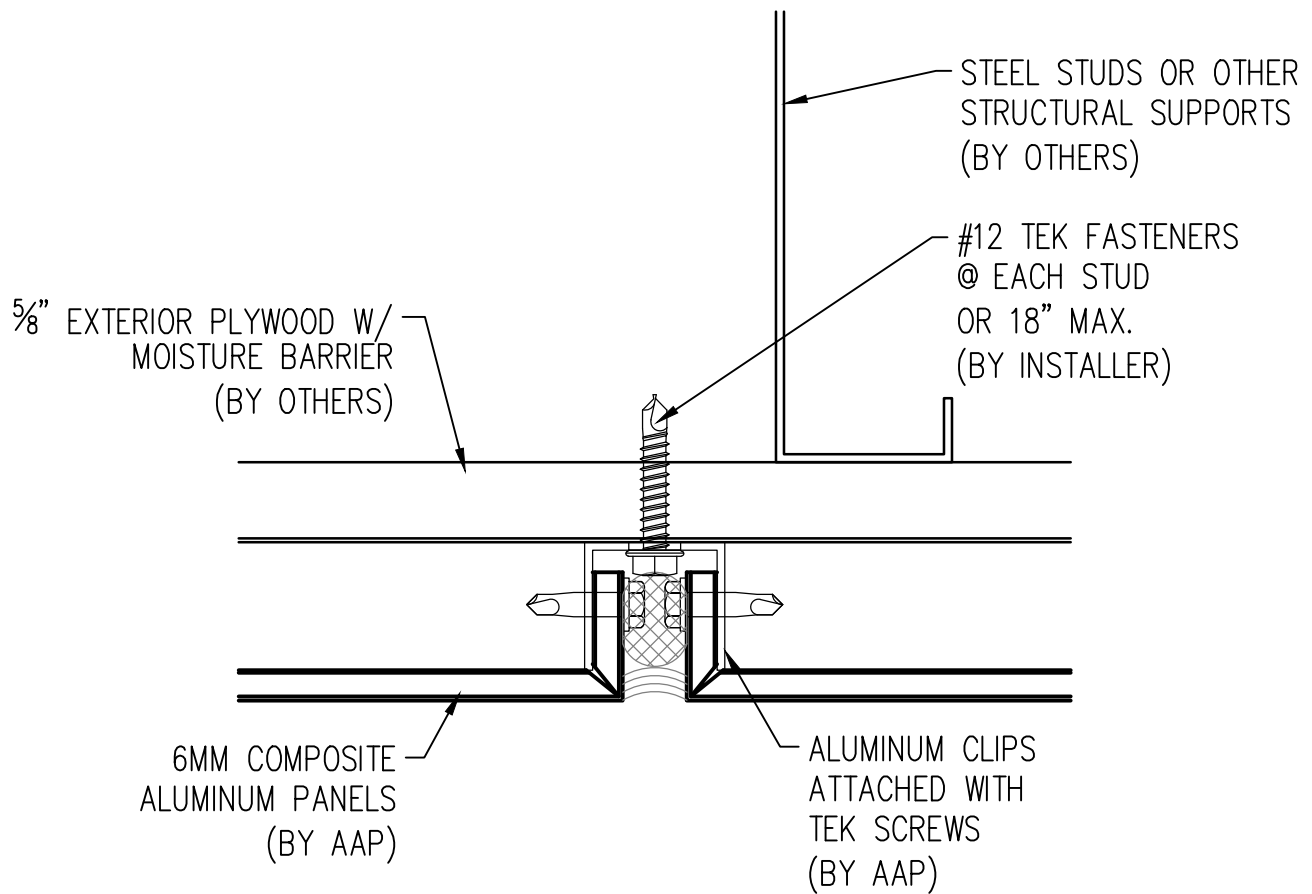

1
ELEVATION

Abrams Architectural Products
 7260 Delta Circle
 Austell, GA 30168
 Phone: 770.745.8728
 Fax: 770.745.8839
 www.abramssales.com

"ROUT & RETURN"
6MM COMPOSITE ALUMINUM
AAP-600

MARCH 2011

2

TYPICAL VERTICAL JOINT