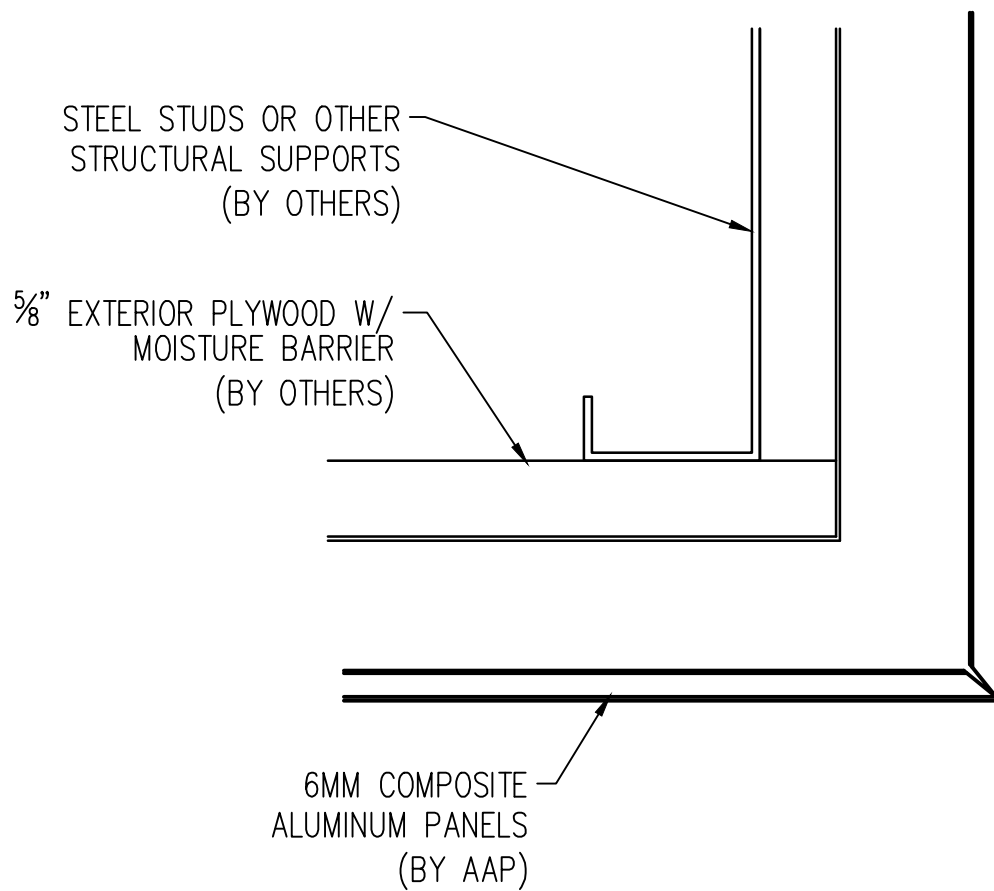

4
OUTSIDE CORNER

Abrams Architectural Products
7260 Delta Circle
Austell, GA 30168
Phone: 770.745.8728
Fax: 770.745.8839
www.abramssales.com

"ROUT & RETURN"
6MM COMPOSITE ALUMINUM
AAP-600

MARCH 2011