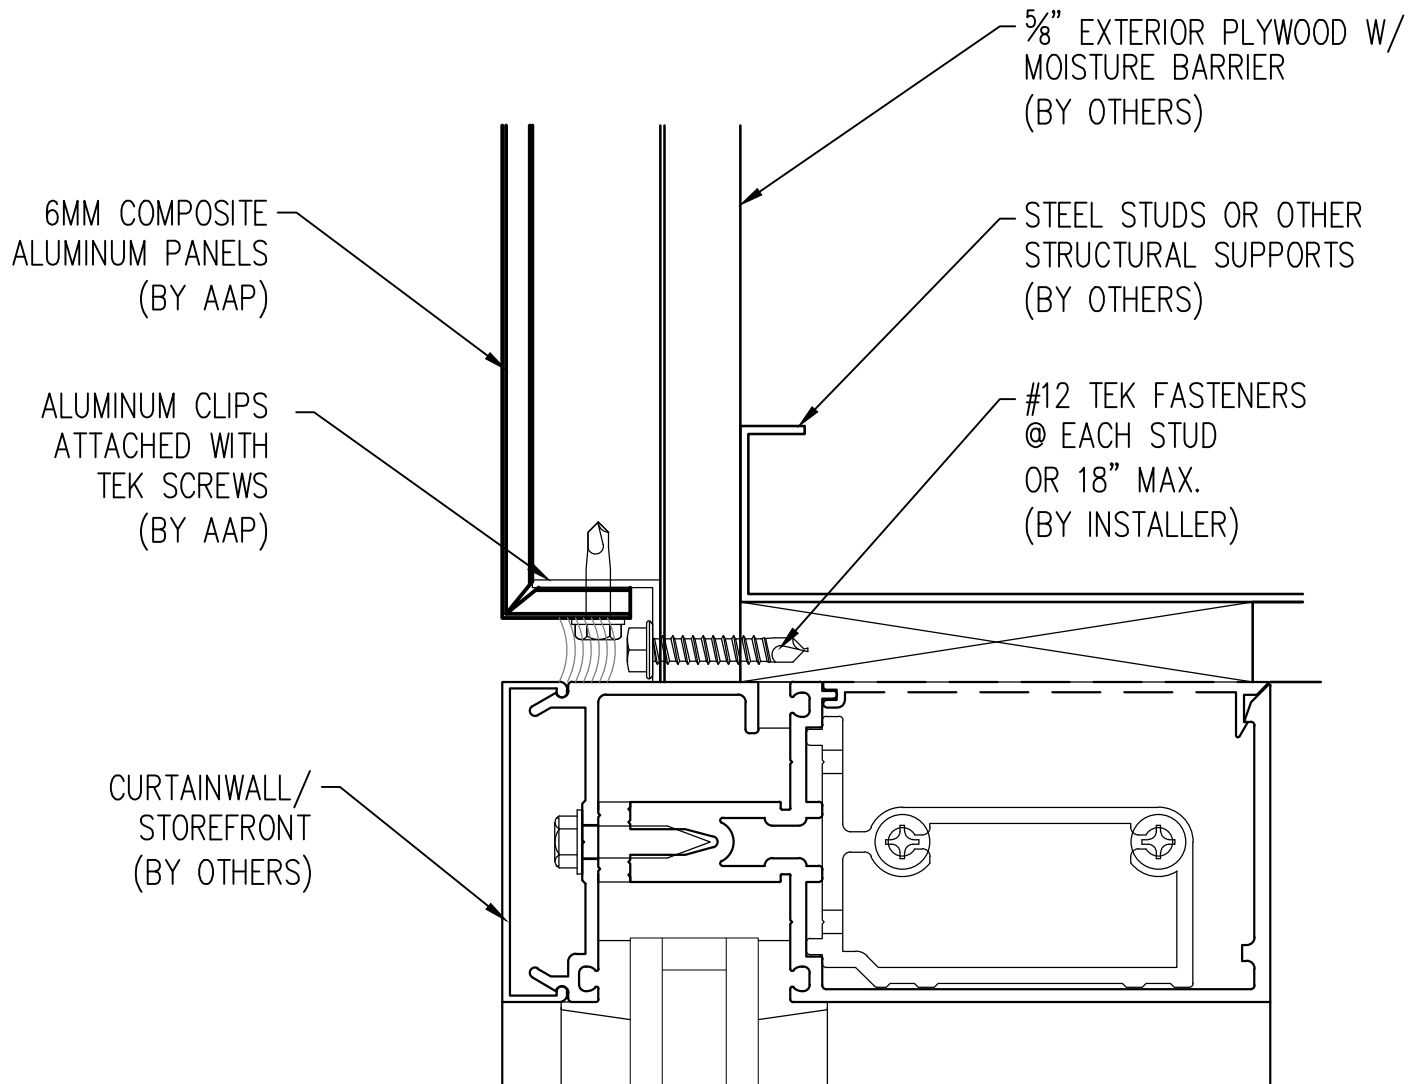

8
WINDOW HEAD

Abrams Architectural Products
7260 Delta Circle
Austell, GA 30168
Phone: 770.745.8728
Fax: 770.745.8839
www.abramssales.com

"ROUT & RETURN"
6MM COMPOSITE ALUMINUM
AAP-600

MARCH 2011