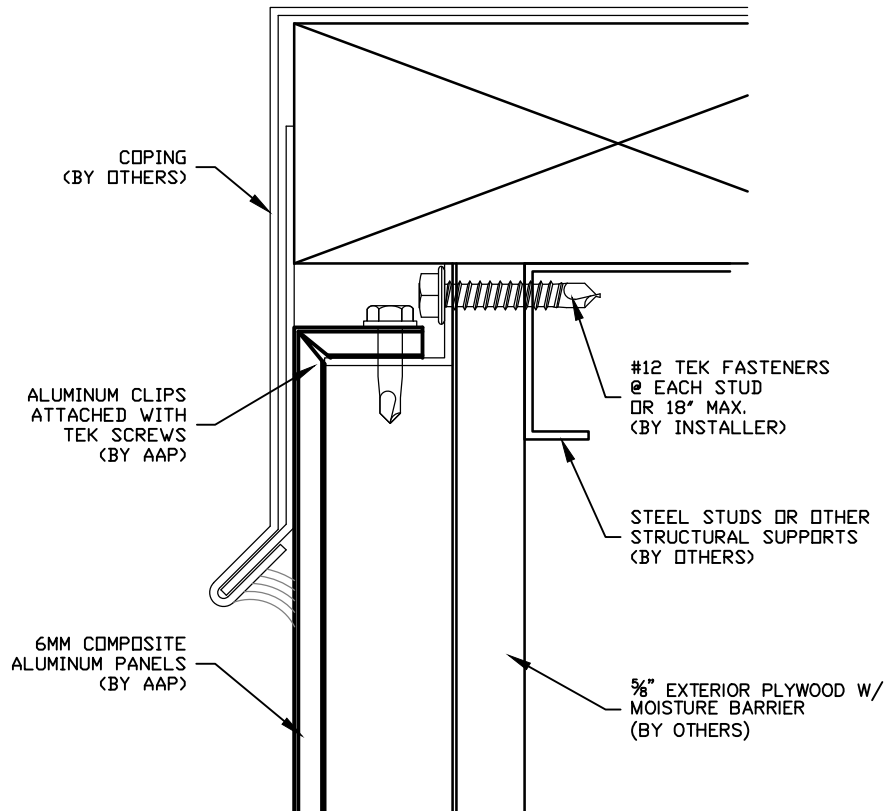

10 COPING

Abrams Architectural Products
7260 Delta Circle
Austell, GA 30168
Phone: 770.745.8728
Fax: 770.745.8839
www.abramssales.com

"ROUT & RETURN"
6MM COMPOSITE ALUMINUM
AAP-600

MARCH 2011

10