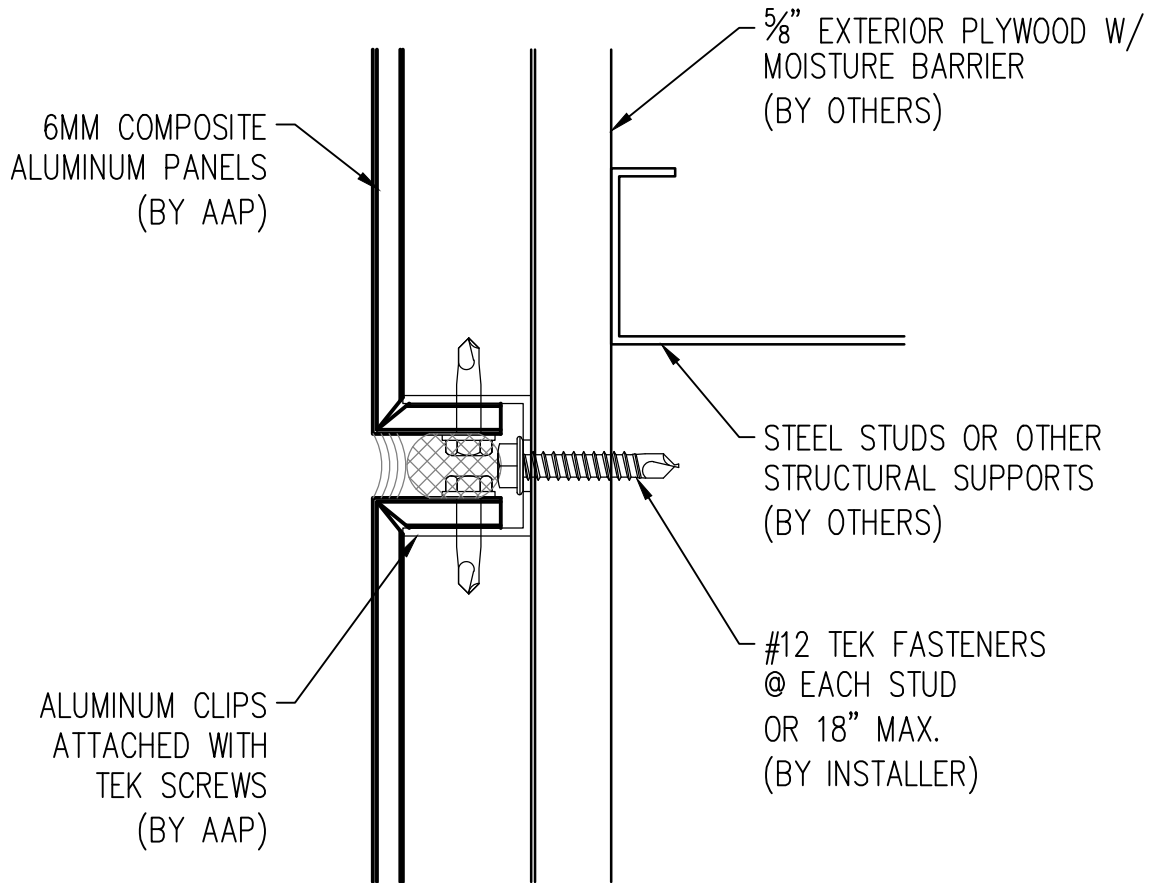

MARCH 2011

9

TYPICAL HORIZONTAL JOINT

Abrams Architectural Products
 7260 Delta Circle
 Austell, GA 30168
 Phone: 770.745.8728
 Fax: 770.745.8839
 www.abramssales.com

"ROUT & RETURN"
6MM COMPOSITE ALUMINUM
AAP-600