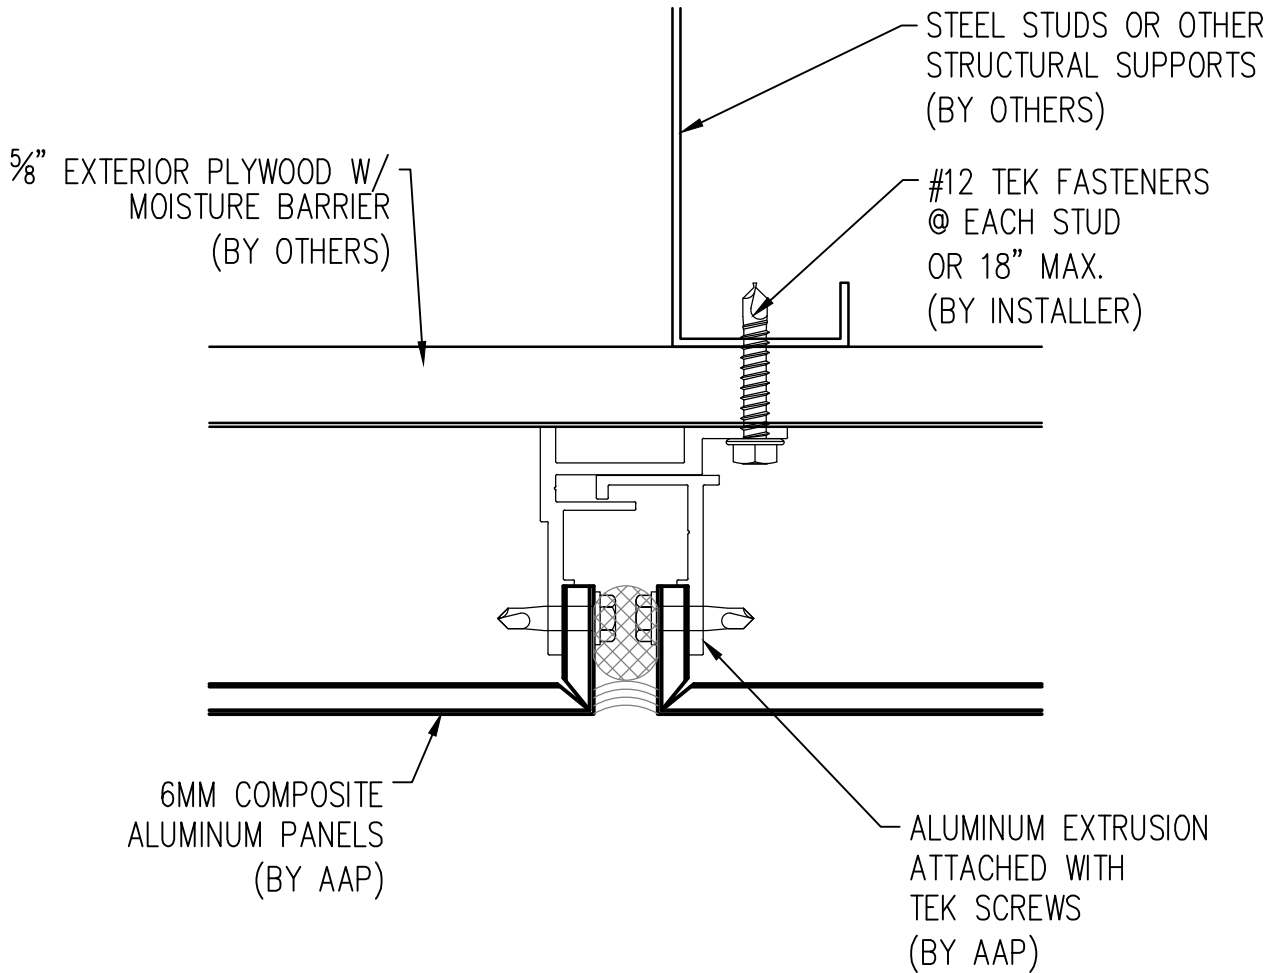

1
ELEVATION

Abrams Architectural Products
 7260 Delta Circle
 Austell, GA 30168
 Phone: 770.745.8728
 Fax: 770.745.8839
 www.abramssales.com

"MALE-FEMALE"
6MM COMPOSITE ALUMINUM
AAP-800

MARCH 2011

2

TYPICAL VERTICAL JOINT