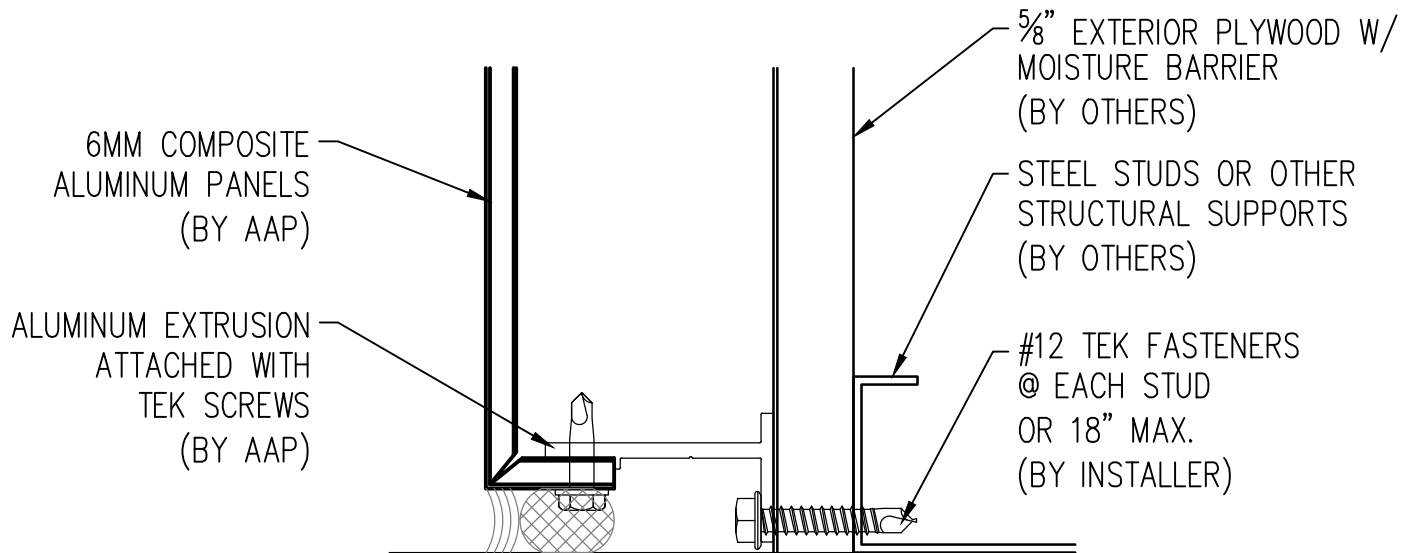

MARCH 2011

5
INSIDE CORNER

Abrams Architectural Products
7260 Delta Circle
Austell, GA 30168
Phone: 770.745.8728
Fax: 770.745.8839
www.abramssales.com

"MALE-FEMALE"
6MM COMPOSITE ALUMINUM
AAP-800

MARCH 2011