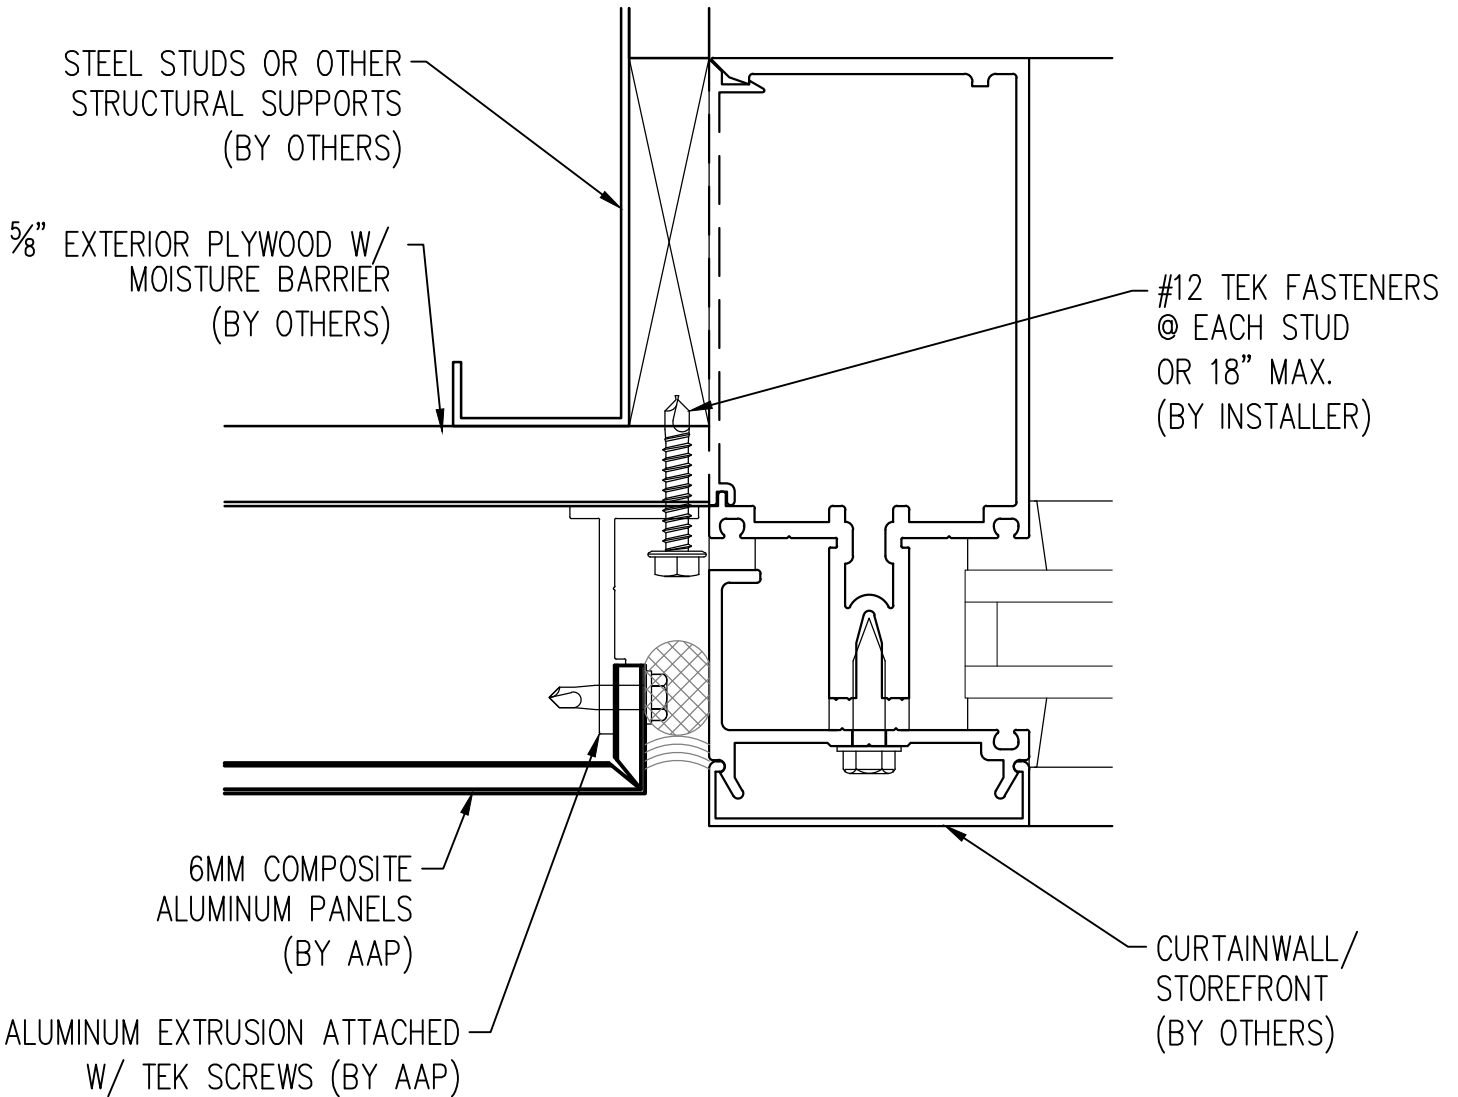

3
WINDOW JAMB

Abrams Architectural Products
7260 Delta Circle
Austell, GA 30168
Phone: 770.745.8728
Fax: 770.745.8839
www.abramssales.com

"MALE-FEMALE"
6MM COMPOSITE ALUMINUM
AAP-800

MARCH 2011