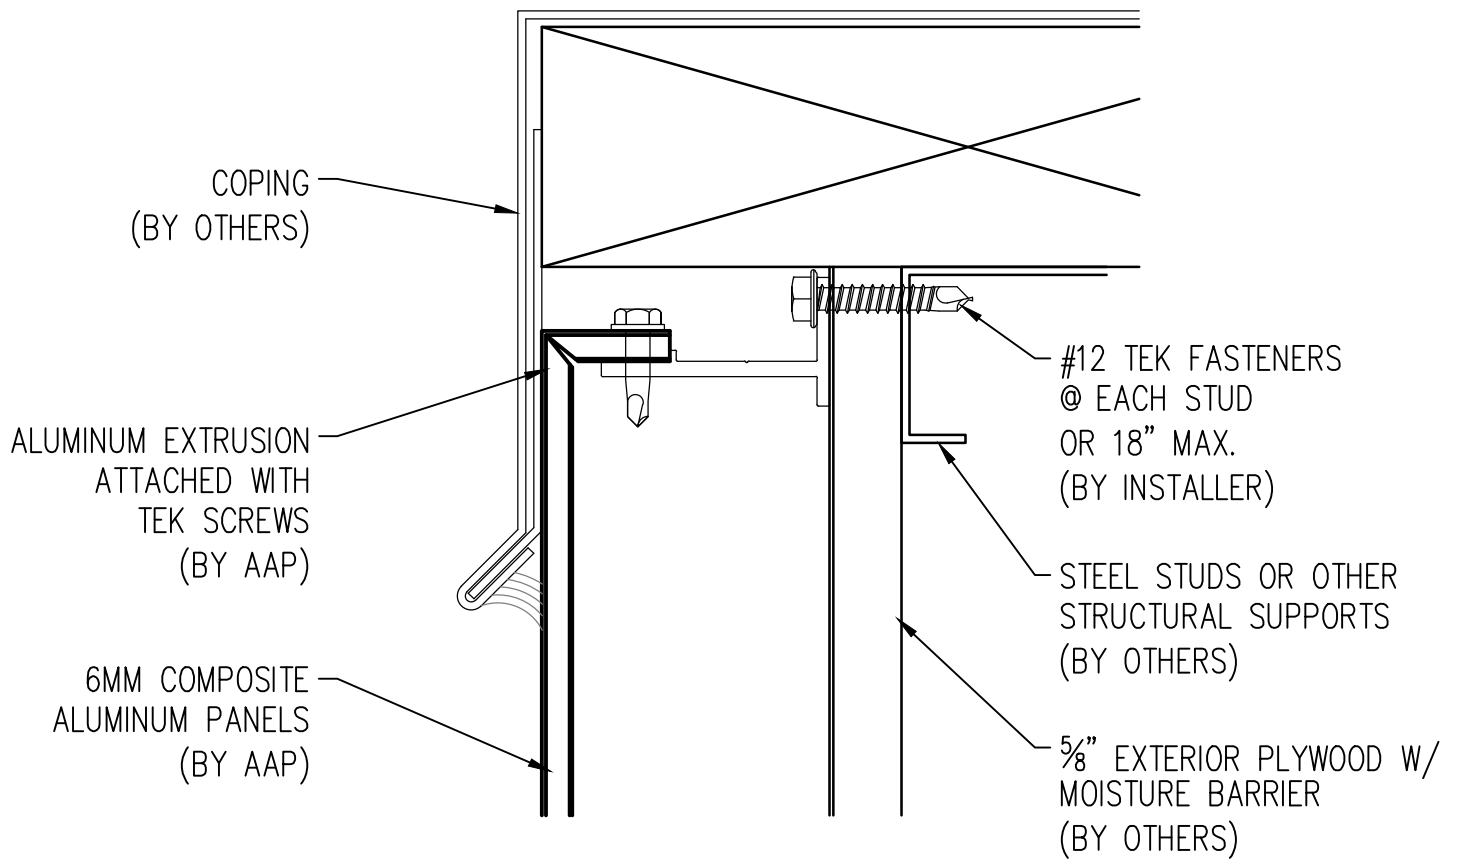

10
COPING

Abrams Architectural Products
7260 Delta Circle
Austell, GA 30168
Phone: 770.745.8728
Fax: 770.745.8839
www.abramssales.com

"MALE-FEMALE"
6MM COMPOSITE ALUMINUM
AAP-800

MARCH 2011

10