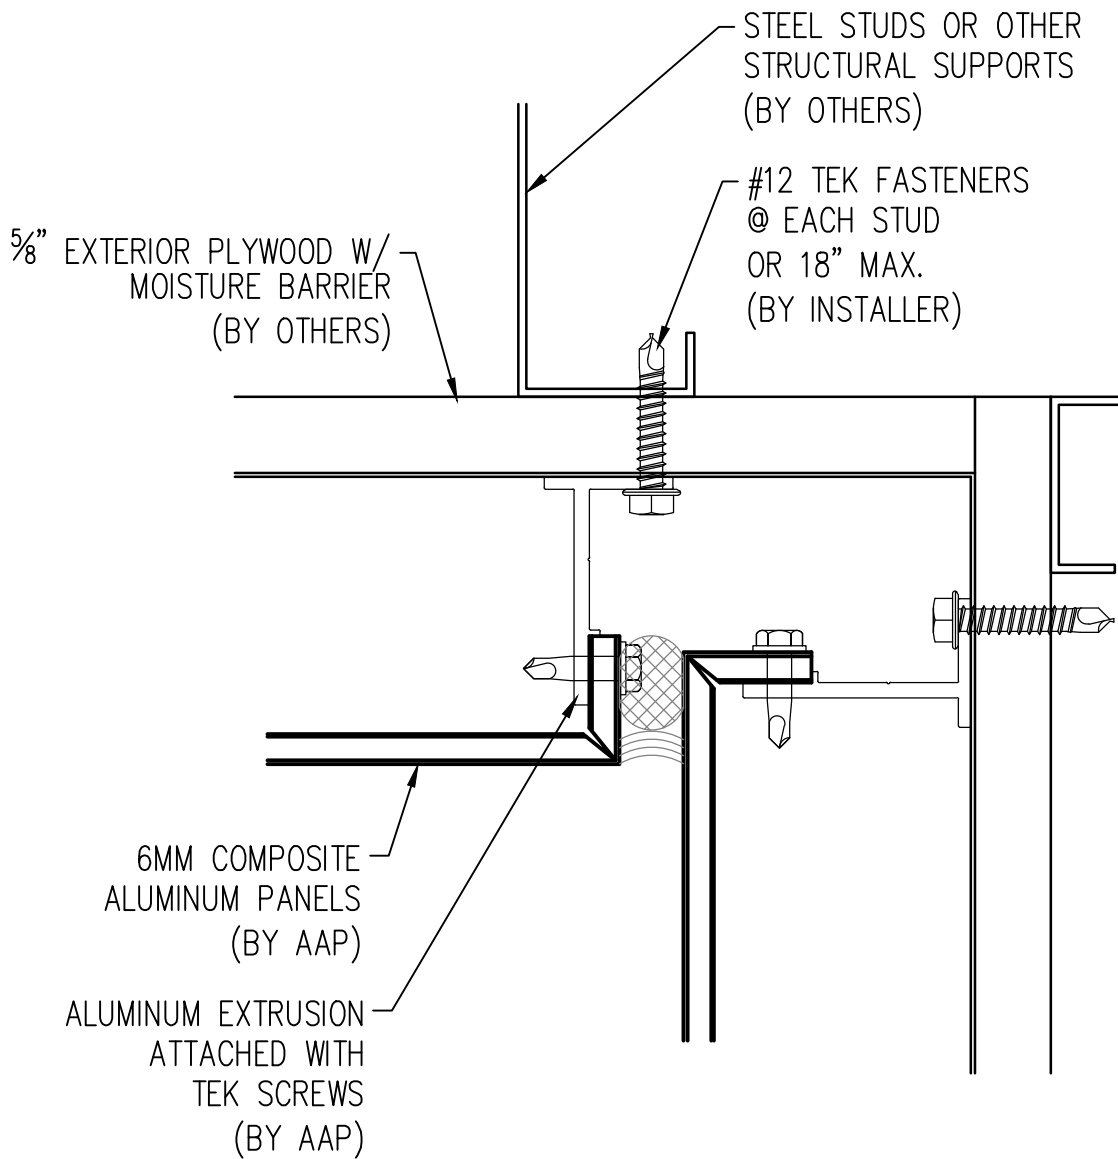

5
INSIDE CORNER

Abrams Architectural Products
7260 Delta Circle
Austell, GA 30168
Phone: 770.745.8728
Fax: 770.745.8839
www.abramssales.com

"MALE-FEMALE"
6MM COMPOSITE ALUMINUM
AAP-800

MARCH 2011