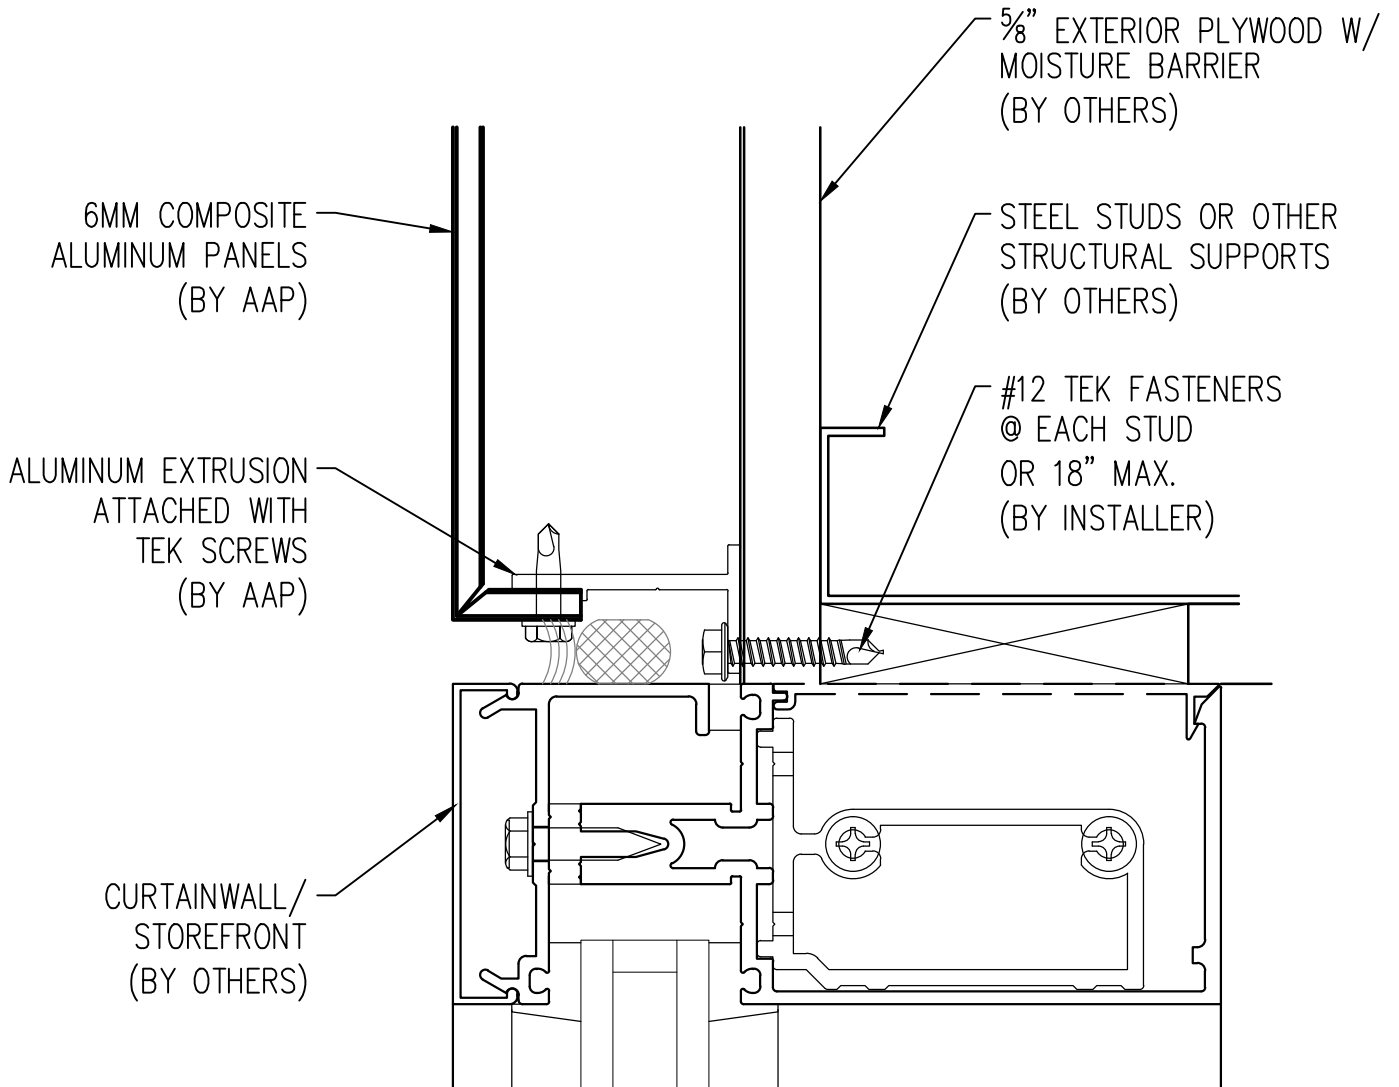

8

WINDOW HEAD

Abrams Architectural Products
7260 Delta Circle
Austell, GA 30168
Phone: 770.745.8728
Fax: 770.745.8839
www.abramssales.com

"MALE-FEMALE"
6MM COMPOSITE ALUMINUM
AAP-800

MARCH 2011

8