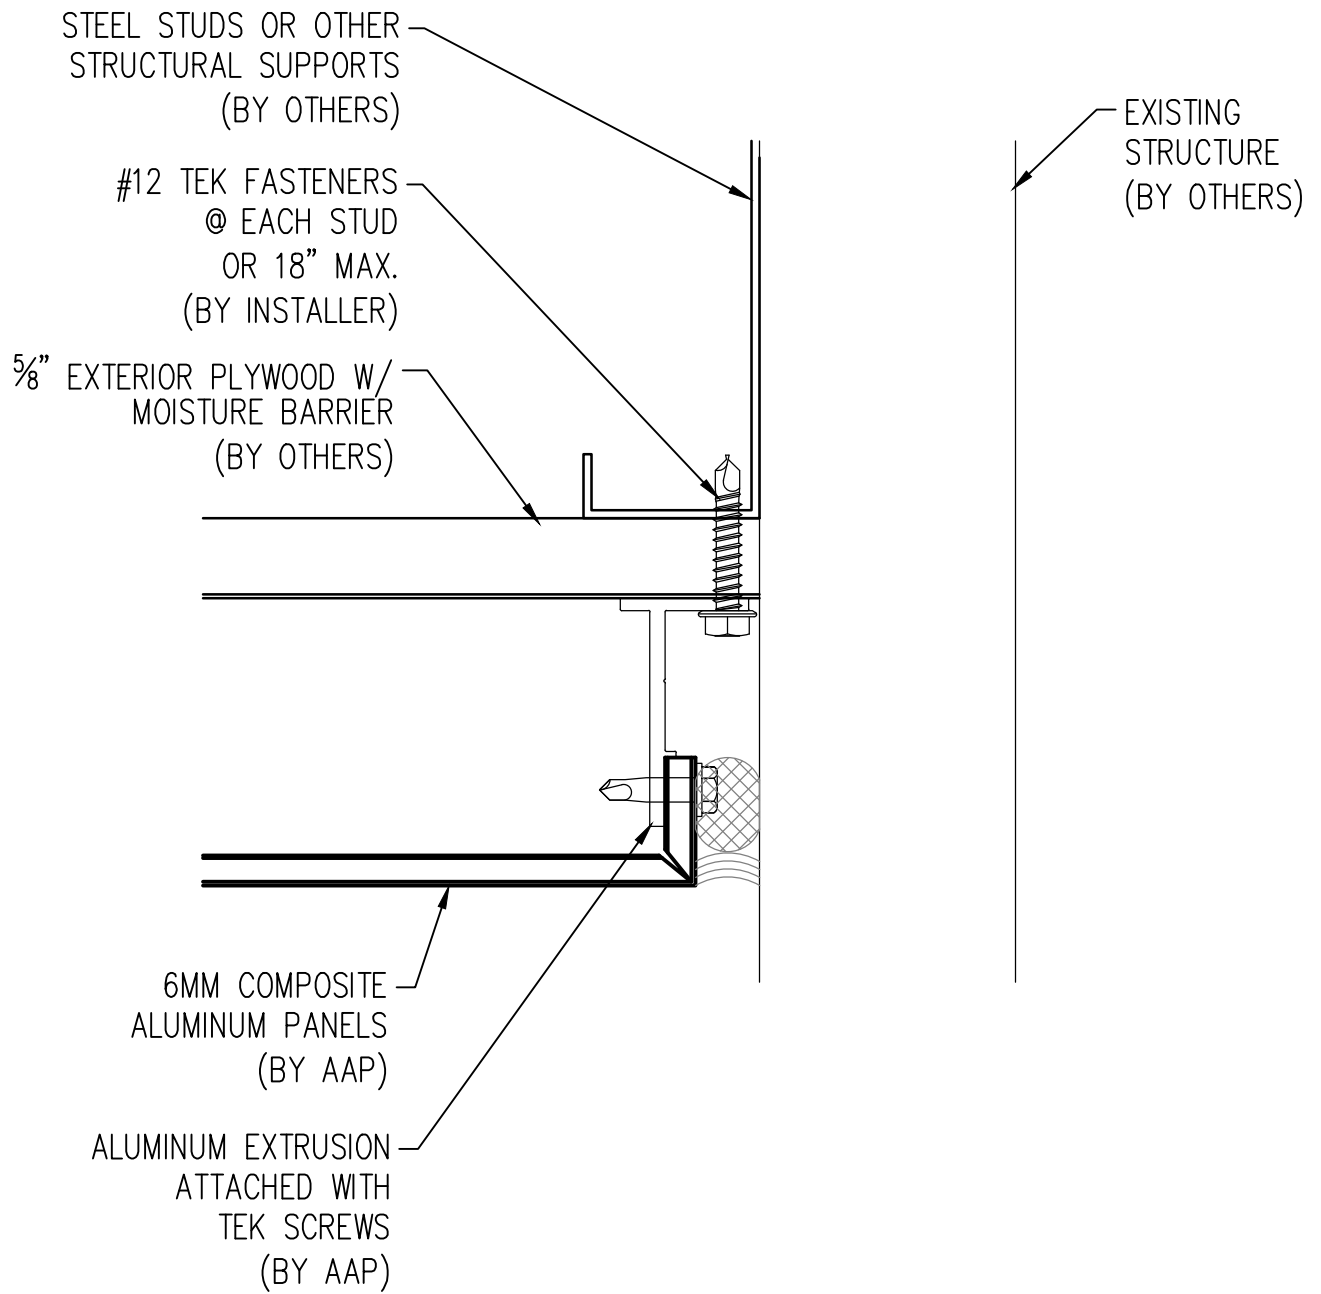

11
JAMB

Abrams Architectural Products
7260 Delta Circle
Austell, GA 30168
Phone: 770.745.8728
Fax: 770.745.8839
www.abramssales.com

"MALE-FEMALE"
6MM COMPOSITE ALUMINUM
AAP-800

MARCH 2011

11