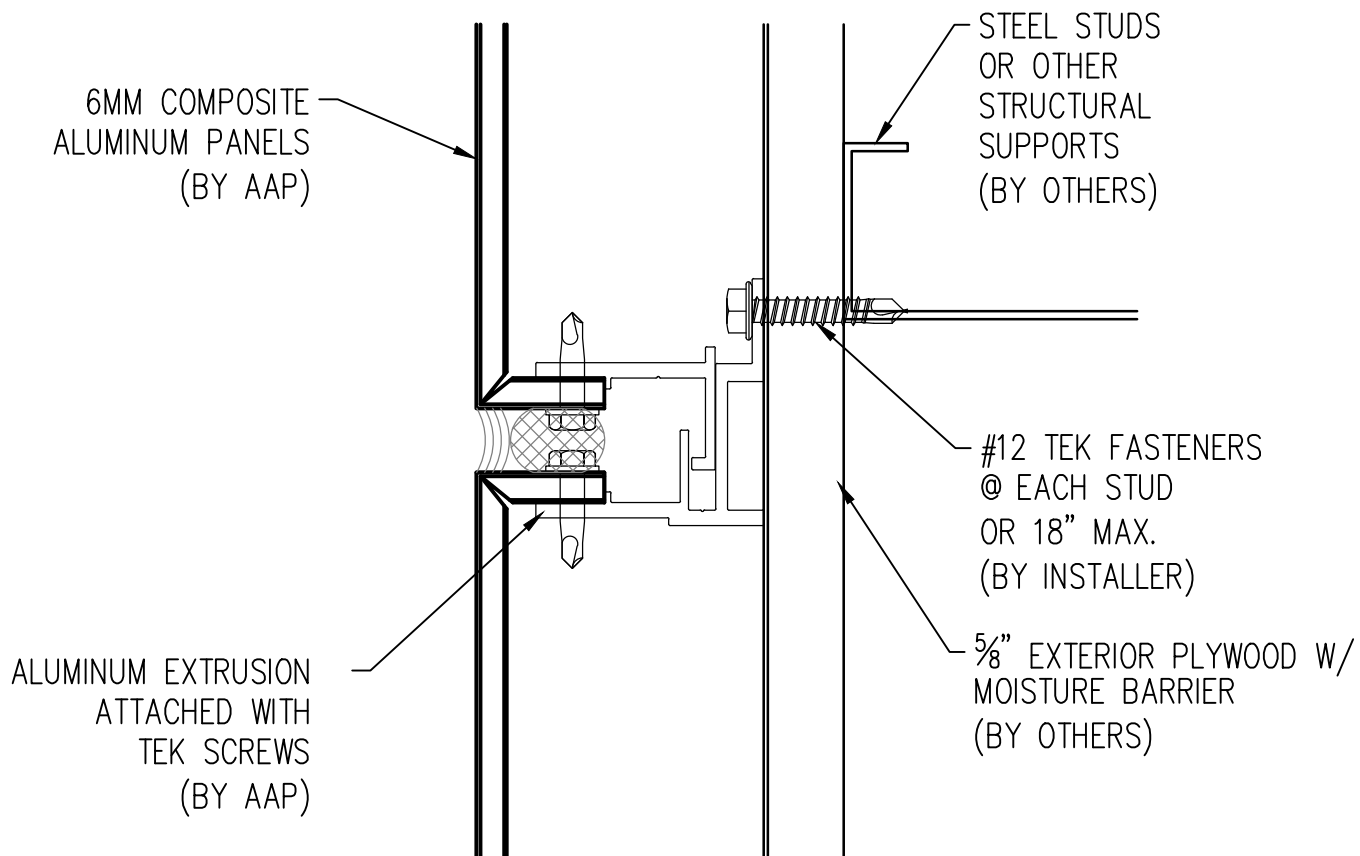

9

TYPICAL HORIZONTAL JOINT

Abrams Architectural Products
7260 Delta Circle
Austell, GA 30168
Phone: 770.745.8728
Fax: 770.745.8839
www.abramssales.com

"MALE-FEMALE"
6MM COMPOSITE ALUMINUM
AAP-800

MARCH 2011