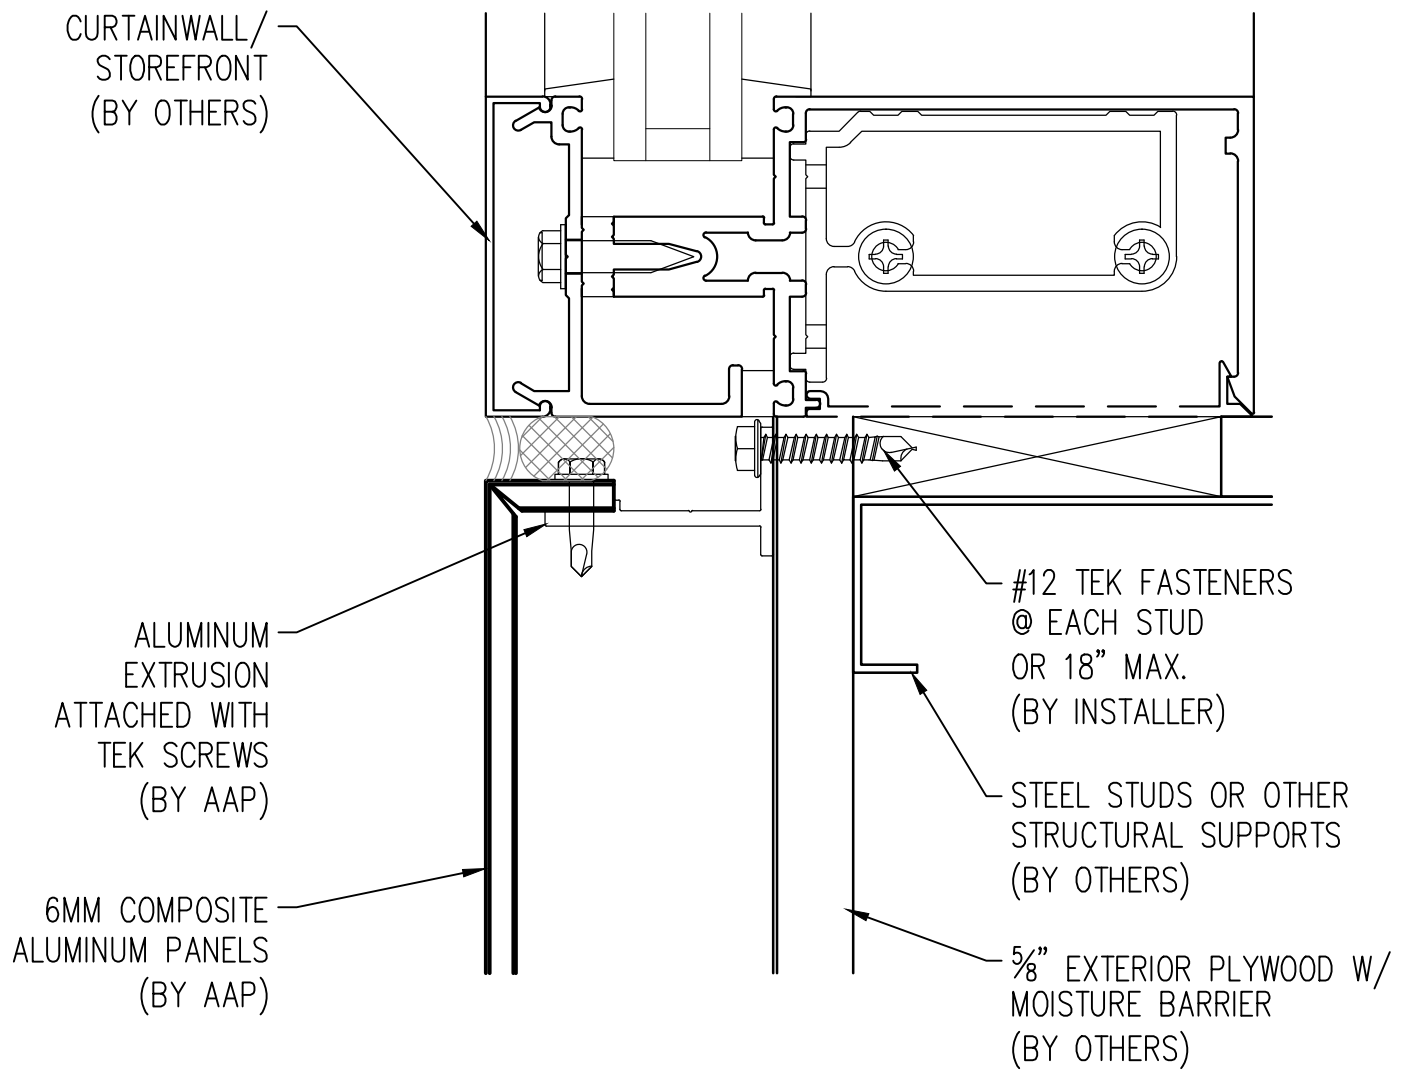

7
WINDOW SILL

Abrams Architectural Products
7260 Delta Circle
Austell, GA 30168
Phone: 770.745.8728
Fax: 770.745.8839
www.abramssales.com

"MALE-FEMALE"
6MM COMPOSITE ALUMINUM
AAP-800

MARCH 2011