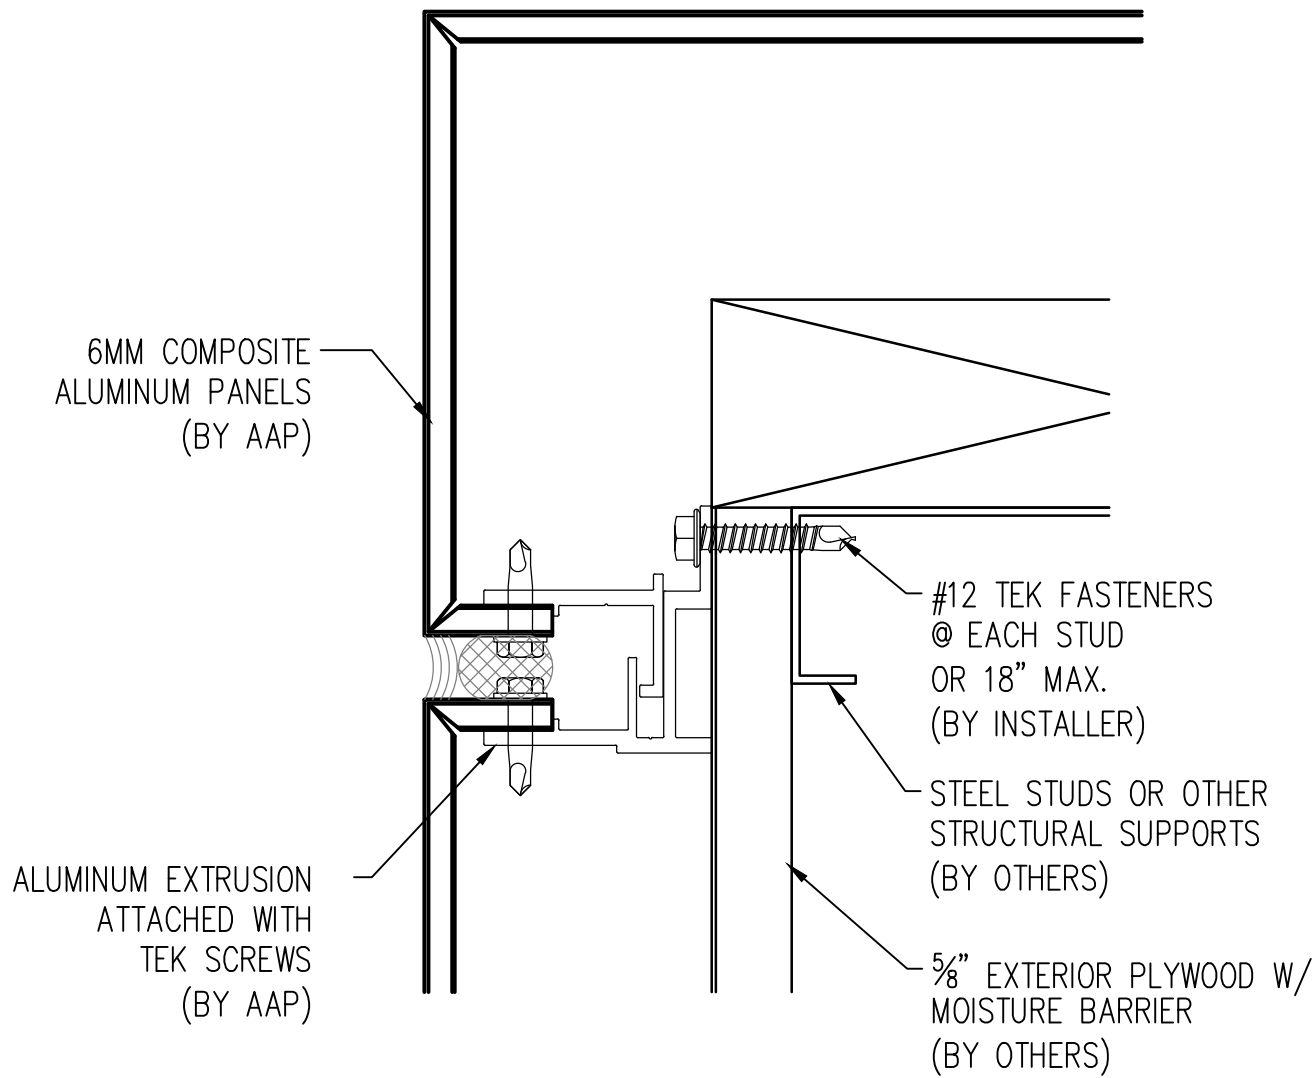

MARCH 2011

10
COPING

Abrams Architectural Products
7260 Delta Circle
Austell, GA 30168
Phone: 770.745.8728
Fax: 770.745.8839
www.abramssales.com

"MALE-FEMALE"
6MM COMPOSITE ALUMINUM
AAP-800

MARCH 2011

10

10A
COPING ALTERNATE