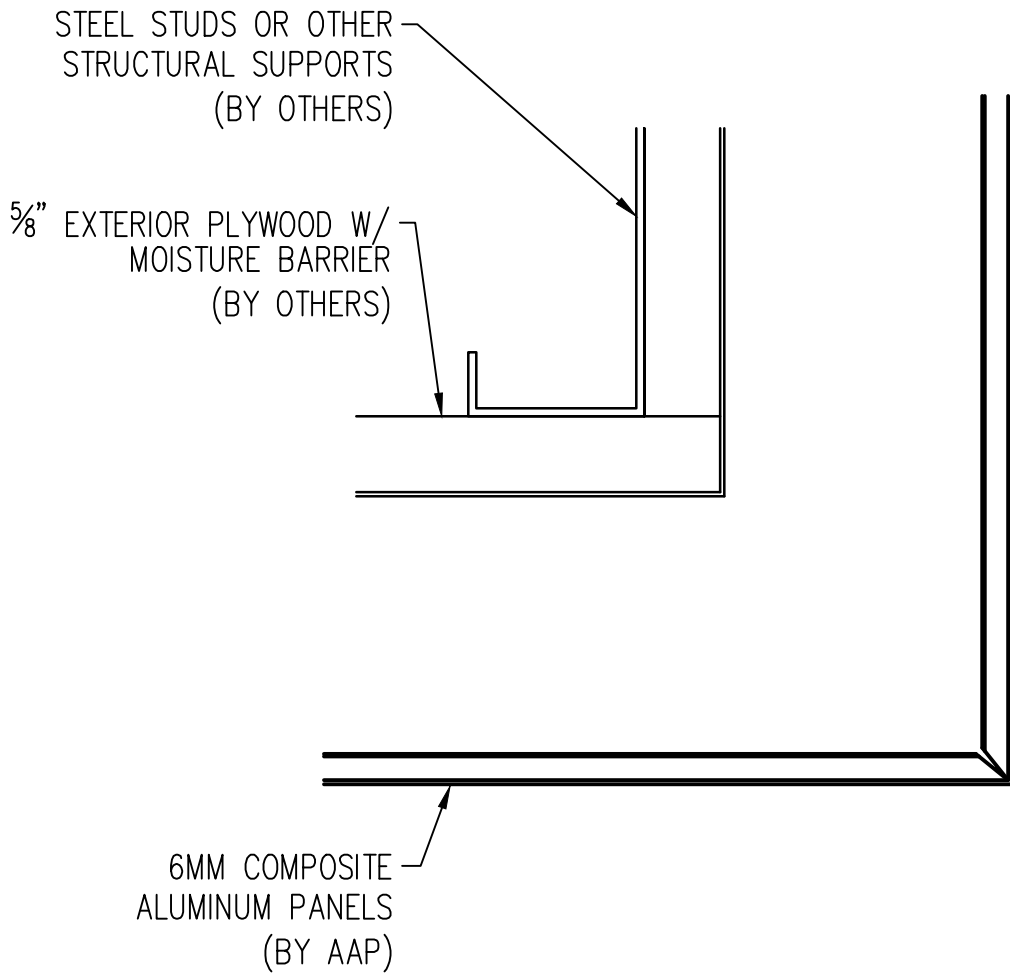

"MALE-FEMALE"
6MM COMPOSITE ALUMINUM
AAP-800

MARCH 2011

4
OUTSIDE CORNER

Abrams Architectural Products
7260 Delta Circle
Austell, GA 30168
Phone: 770.745.8728
Fax: 770.745.8839
www.abramssales.com

"MALE-FEMALE"
6MM COMPOSITE ALUMINUM
AAP-800